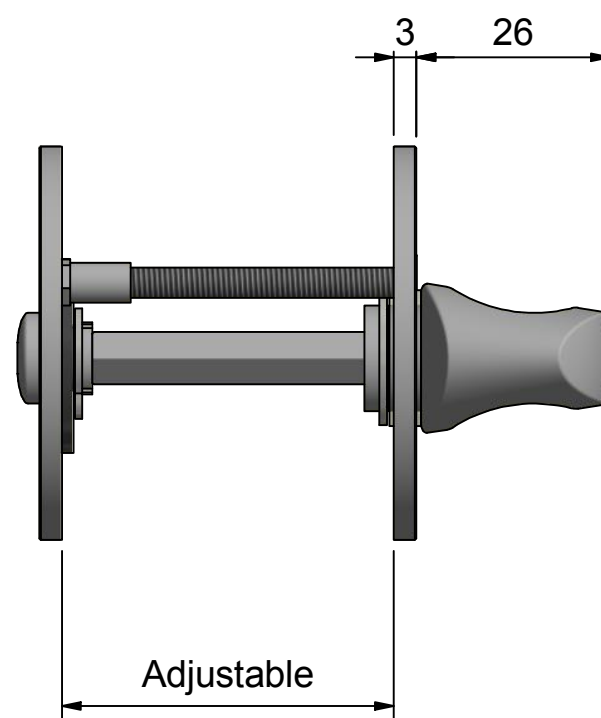

Torx T10

Table		
Item no.	Material	Treatment
930900	AISI304/Steel	Satin polished
930901	AISI304/Steel	Polished