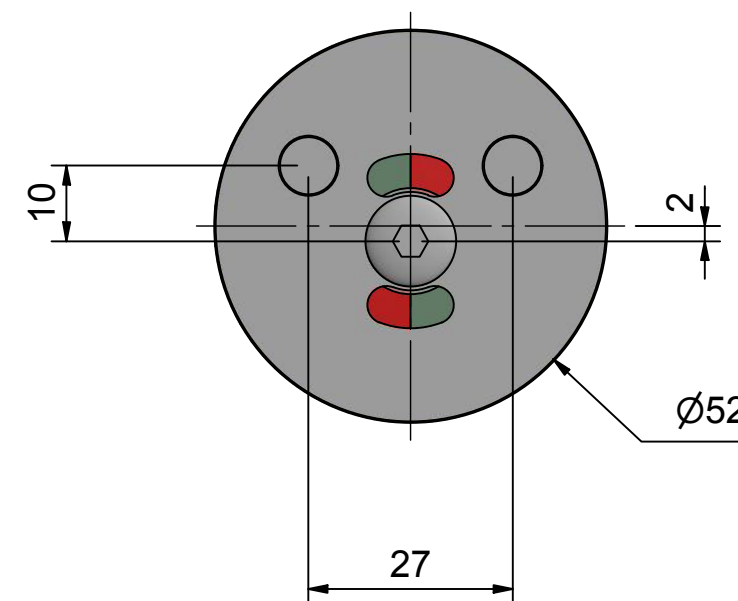

Torx T10

Table		
Item no.	Material	Treatment
930900	AISI304/Steel	Satin polished
930901	AISI304/Steel	Polished