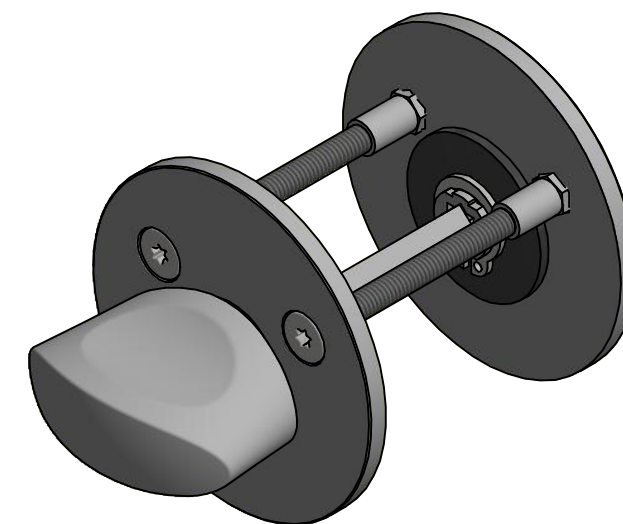

Torx T10

Table		
Item no.	Material	Treatment
930900	AISI304/Steel	Satin polished
930901	AISI304/Steel	Polished