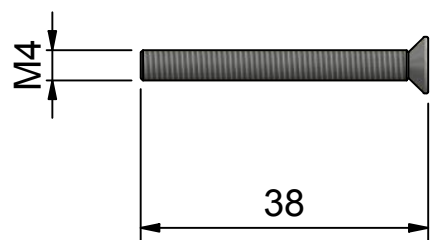

Torx T10

Table		
Item no.	Material	Treatment
930900	AISI304/Steel	Satin polished
930901	AISI304/Steel	Polished