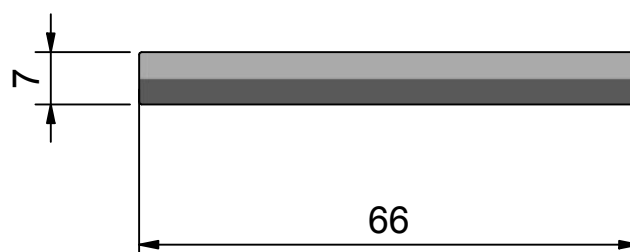

Torx T10

Table		
Item no.	Material	Treatment
930900	AISI304/Steel	Satin polished
930901	AISI304/Steel	Polished