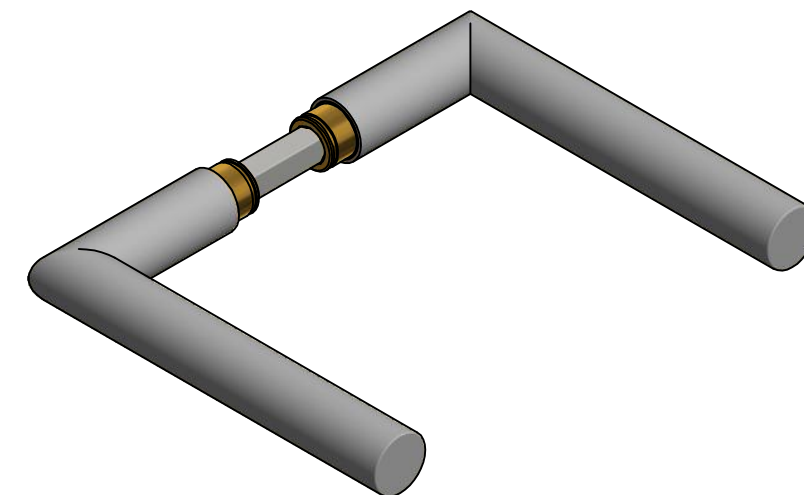

931270

931271,931272

Table					
Item no.	Material	Treatment	L=mm	H=mm	Ø=mm
931270	AISI304	Satin polished	120	40	16
931271	AISI304	Polished	130	41	19
931272	AISI304	Satin polished	130	41	19