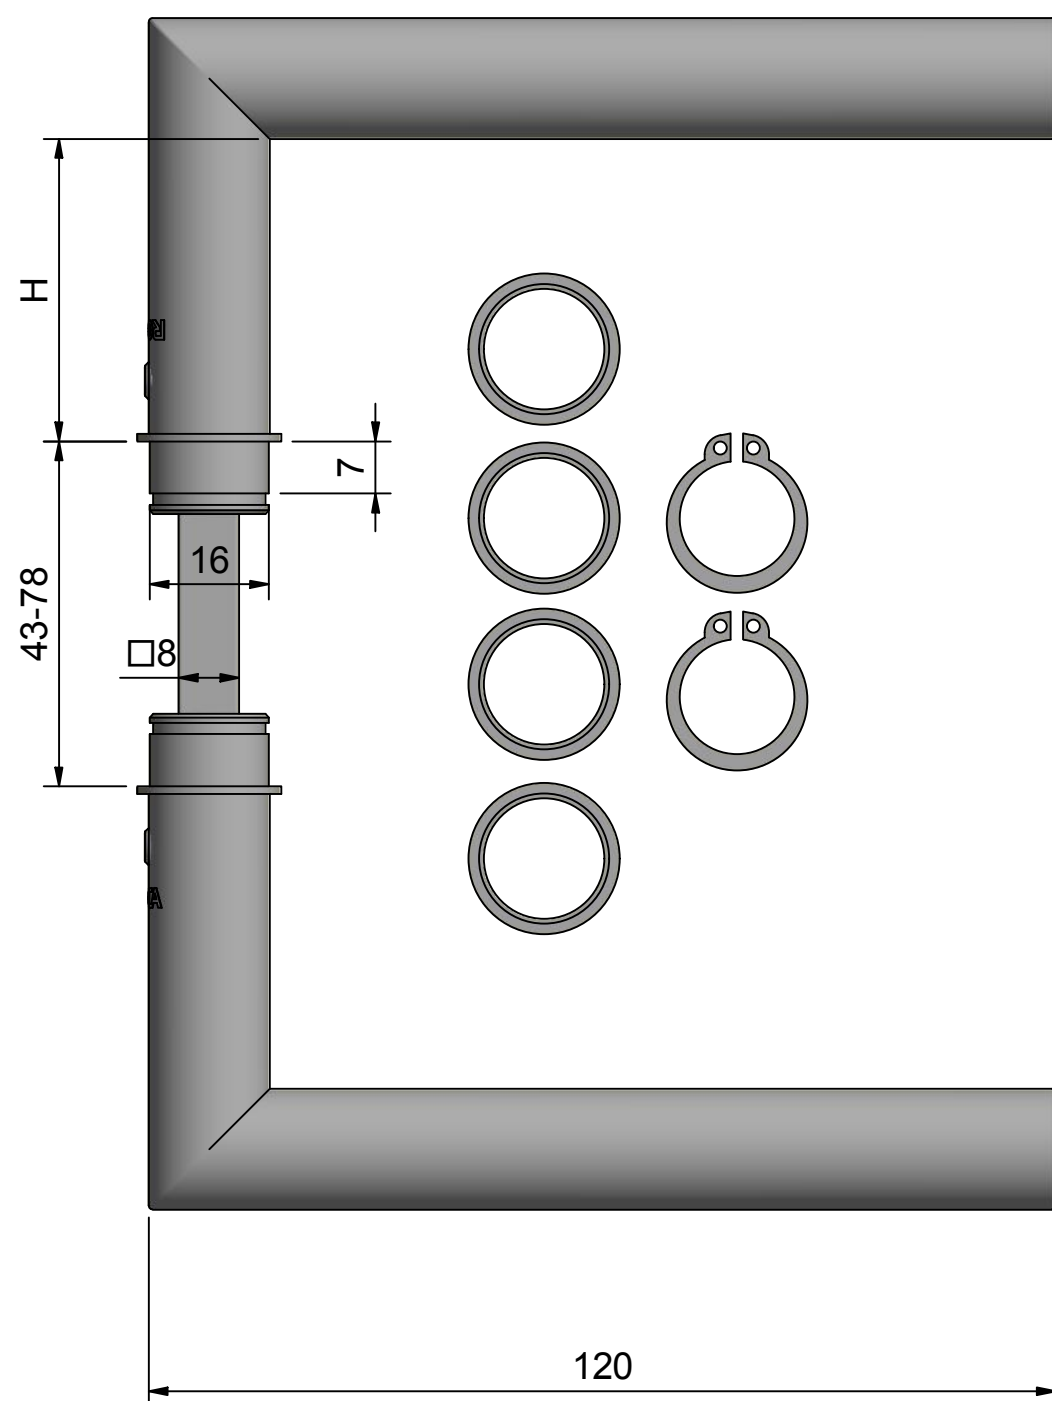

931270

931271,931272

Table					
Item no.	Material	Treatment	L=mm	H=mm	Ø=mm
931270	AISI304	Satin polished	120	40	16
931271	AISI304	Polished	130	41	19
931272	AISI304	Satin polished	130	41	19