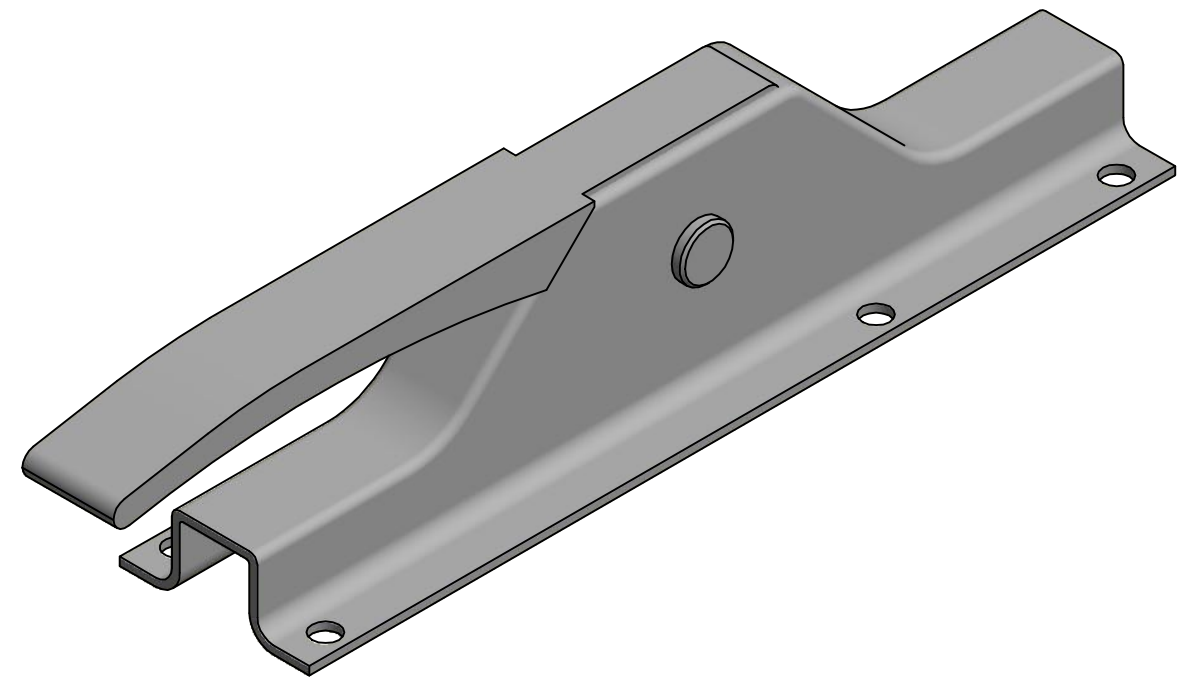

3 pcs included

2 pcs included

Table		
Item no.	Material	Treatment
928970	Steel	Zinc plated/Chrome plated
929720	AISI316	Electro polished