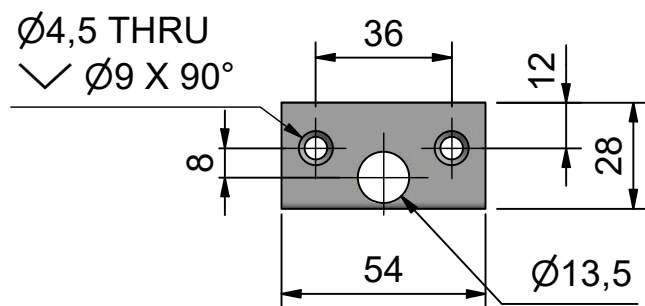

3 pcs included

2 pcs included

Table		
Item no.	Material	Treatment
928970	Steel	Zinc plated/Chrome plated
929720	AISI316	Electro polished