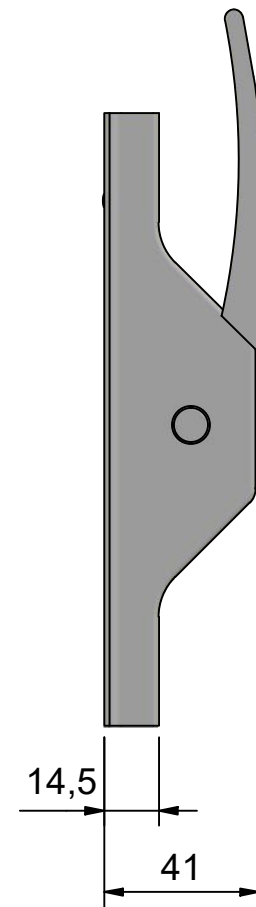

3 pcs included

2 pcs included

Table		
Item no.	Material	Treatment
928970	Steel	Zinc plated/Chrome plated
929720	AISI316	Electro polished