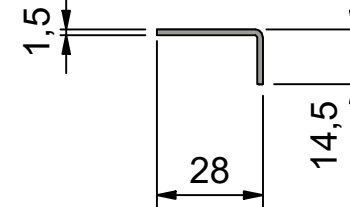

3 pcs included

2 pcs included

Table		
Item no.	Material	Treatment
928970	Steel	Zinc plated/Chrome plated
929720	AISI316	Electro polished