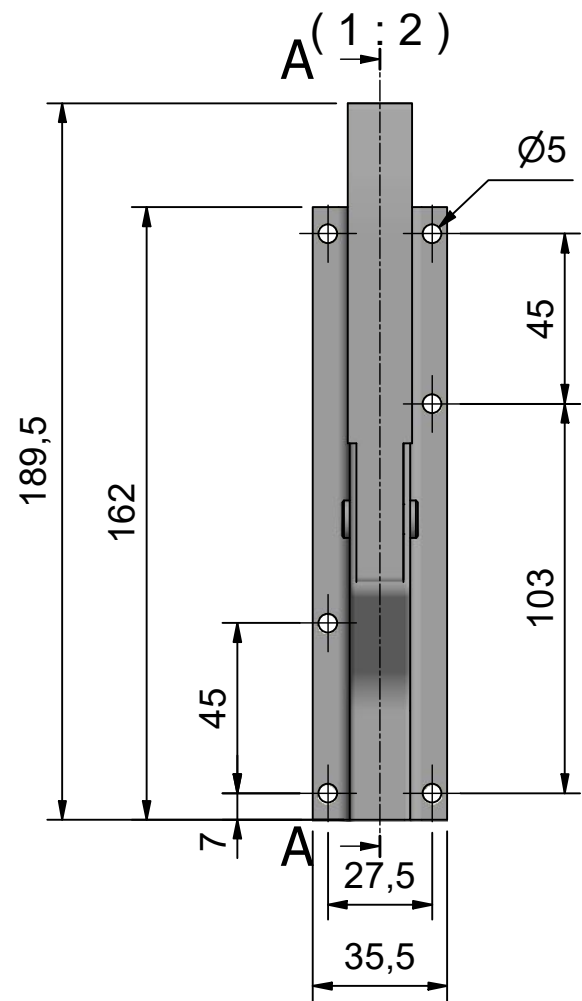

3 pcs included

2 pcs included

Table		
Item no.	Material	Treatment
928970	Steel	Zinc plated/Chrome plated
929720	AISI316	Electro polished