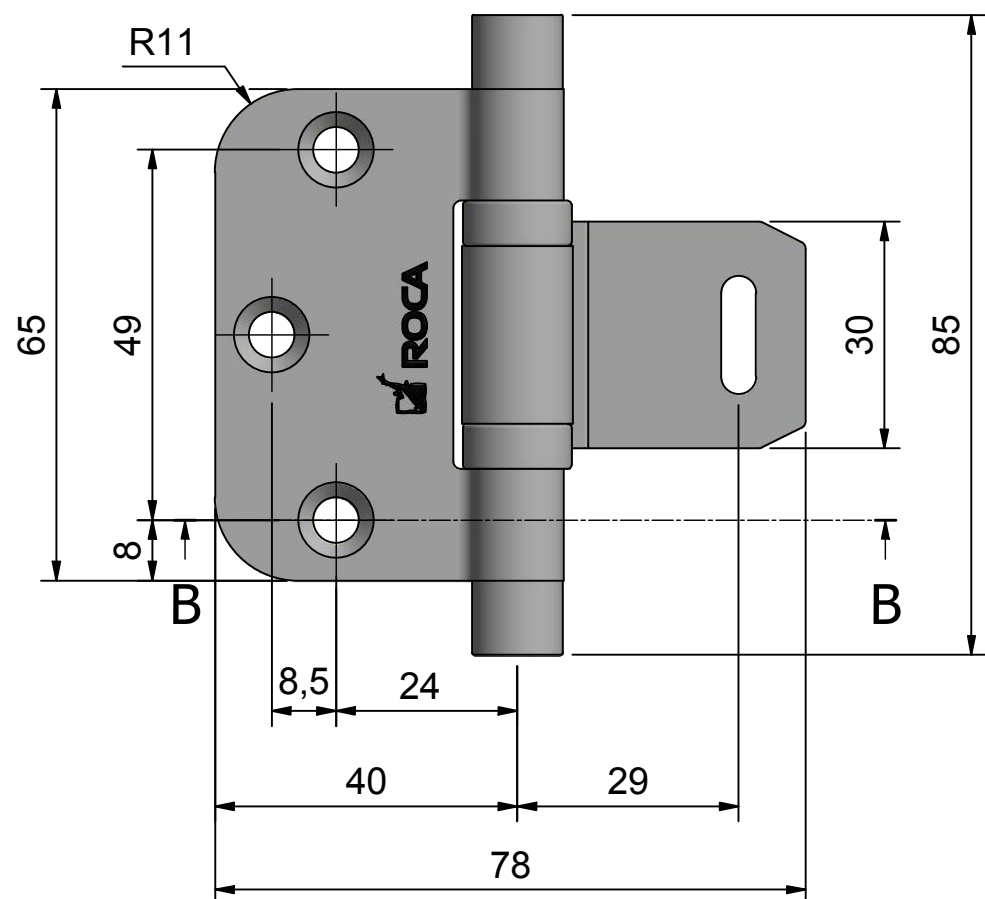

Frame part
982000,982020

Door part
982010,982030

Item no.	Surface treatment
982000	Satin CP
982020	Polished (Brass)

Item no.	Surface treatment
982010	Satin CP
982030	Polished (Brass)