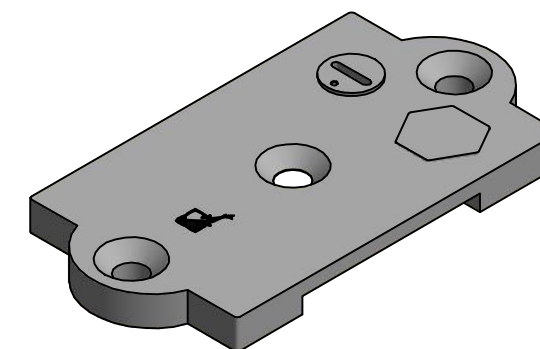

Frame part
982000,982020

Door part
982010,982030

Item no.	Surface treatment
982000	Satin CP
982020	Polished (Brass)

Item no.	Surface treatment
982010	Satin CP
982030	Polished (Brass)