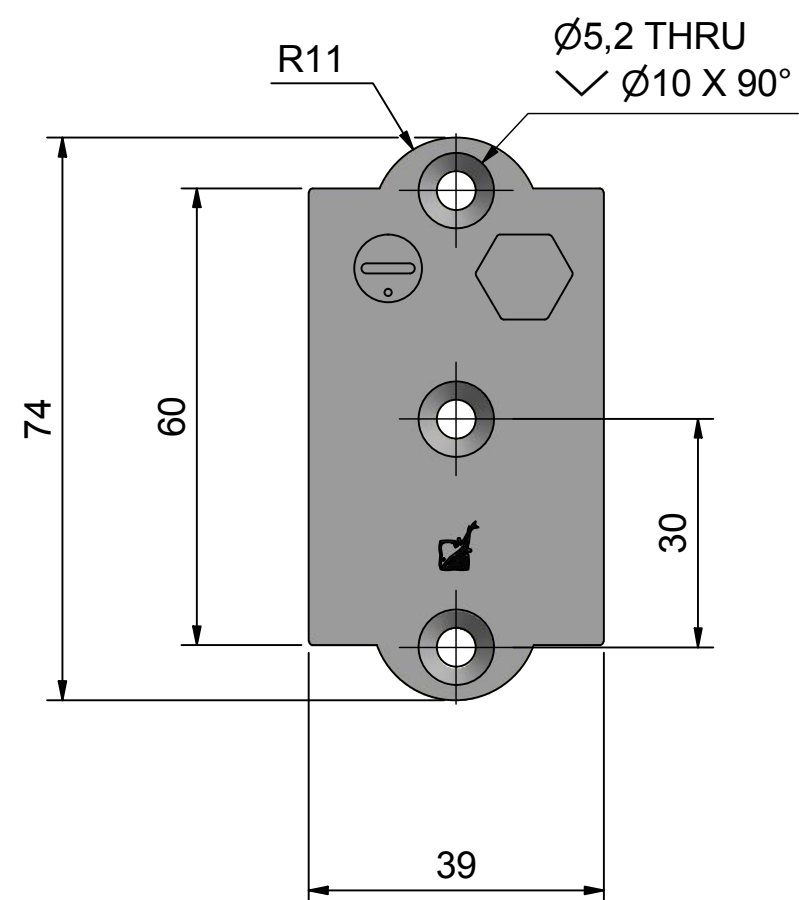

Frame part
982000,982020

Door part
982010,982030

Item no.	Surface treatment
982000	Satin CP
982020	Polished (Brass)

Item no.	Surface treatment
982010	Satin CP
982030	Polished (Brass)