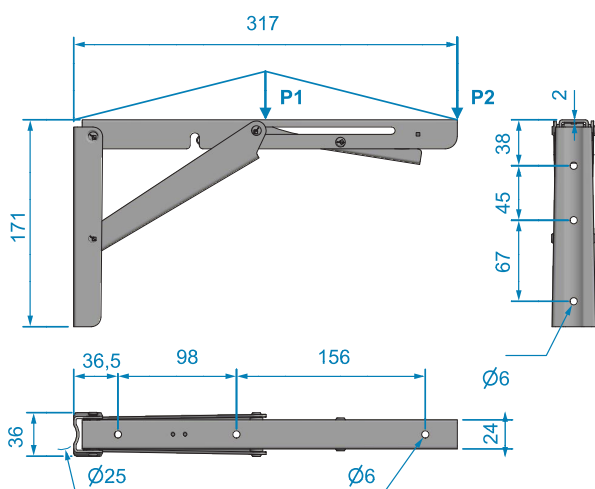

907660

» rocaindustry.com/907660

XL

MAX LOAD

P1.....200 kg

P2.....100 kg

Torque 290 Nm

Item no: