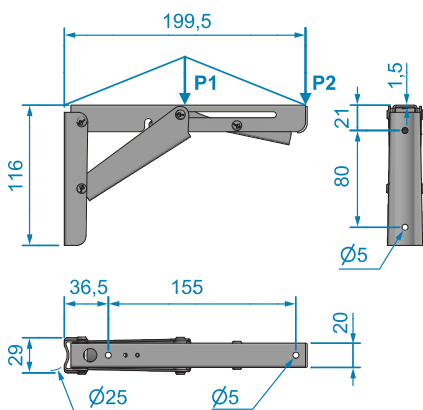

ROBUST

CONSOLE AND HINGES IN ONE PIECE

ROCCA[®]

rocaindustry.com

ROBUST

CONSOLE AND HINGES IN ONE PIECE

Available in three sizes: *M, L and XL.*

- **Stays locked when folded.**
- **Longer release arm for easier reach.**
- **Back plate with radius ($\varnothing 25\text{mm}$) for assembly to tube or a flat surface.**

Alternative usage

Material:

Stainless steel (AISI304)

Treatment:

Electro polished

M

MAX LOAD

P1.....175 kg

P2.....90 kg

Torque 170 Nm

Item no:

907655

» rocaindustry.com/907655

MAX LOAD

P1..... 150 kg
..... **400 kg (short arm)**
P2..... 75 kg
Torque..... 230 Nm

Item no:

907660

» rocaindustry.com/907660

XL

MAX LOAD

P1.....200 kg

P2.....100 kg

Torque 290 Nm

Item no: