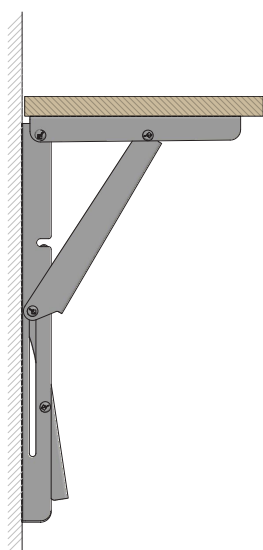

ROBUST

CONSOLE AND HINGES IN ONE PIECE

ROCCA[®]

rocaindustry.com

ROBUST

CONSOLE AND HINGES IN ONE PIECE

Available in three sizes: *M, L and XL.*

- **Stays locked when folded.**
- **Longer release arm for easier reach.**
- **Back plate with radius ($\varnothing 25\text{mm}$) for assembly to tube or a flat surface.**

Alternative usage

Material:

Stainless steel (AISI304)

Treatment:

Electro polished

M

MAX LOAD

P1.....175 kg

P2.....90 kg

Torque 170 Nm

Item no:

907655

» rocaindustry.com/907655

MAX LOAD

P1..... 150 kg
..... **400 kg (short arm)**
P2..... 75 kg
Torque..... 230 Nm

Item no:

907660

» rocaindustry.com/907660

XL

MAX LOAD

P1.....200 kg

P2.....100 kg

Torque 290 Nm

Item no: