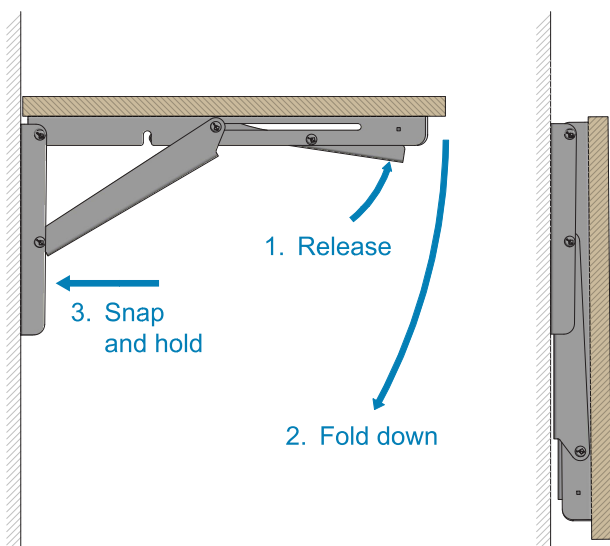

ROBUST

CONSOLE AND HINGES IN ONE PIECE

ROCCA[®]

rocaindustry.com

ROBUST

CONSOLE AND HINGES IN ONE PIECE

Available in three sizes: *M, L and XL.*

- **Stays locked when folded.**
- **Longer release arm for easier reach.**
- **Back plate with radius ($\varnothing 25\text{mm}$) for assembly to tube or a flat surface.**