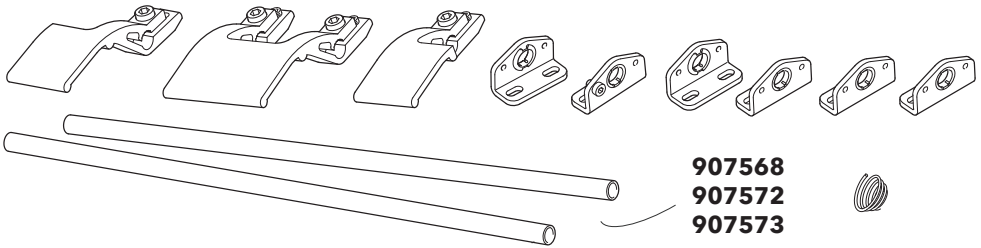

# Easy release for Robust

## With lock function

Extra for long tube >0,7 m

# Without locking function

Extra for long tube >0,7 m

[rocaindustry.com](http://rocaindustry.com)