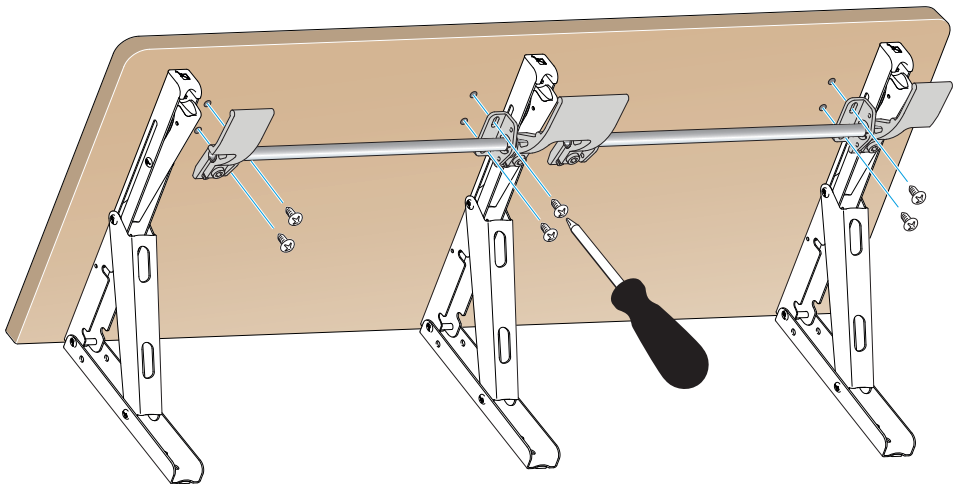

# Easy release for Robust

## With lock function

Extra for long tube >0,7 m

# Without locking function

Extra for long tube >0,7 m

[rocaindustry.com](http://rocaindustry.com)