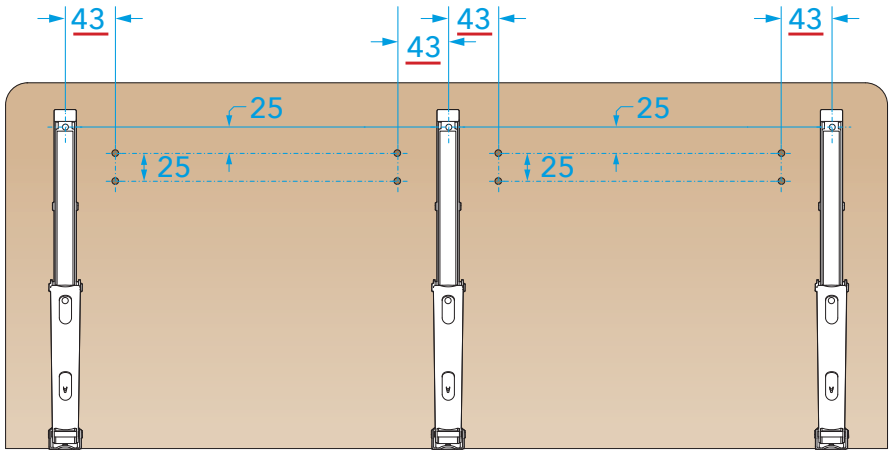

## With lock function

Extra for long tube >0,7 m

# Without locking function

Extra for long tube >0,7 m

[rocaindustry.com](http://rocaindustry.com)