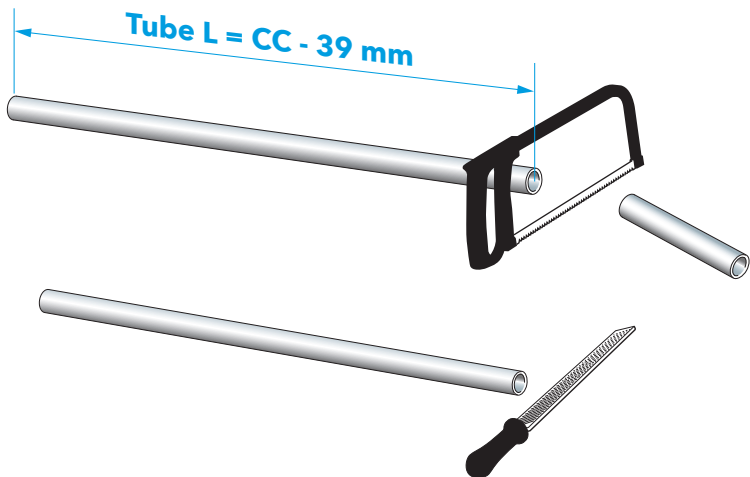

# Easy release for Robust

## With lock function

Extra for long tube >0,7 m

# Without locking function

Extra for long tube >0,7 m

[rocaindustry.com](http://rocaindustry.com)