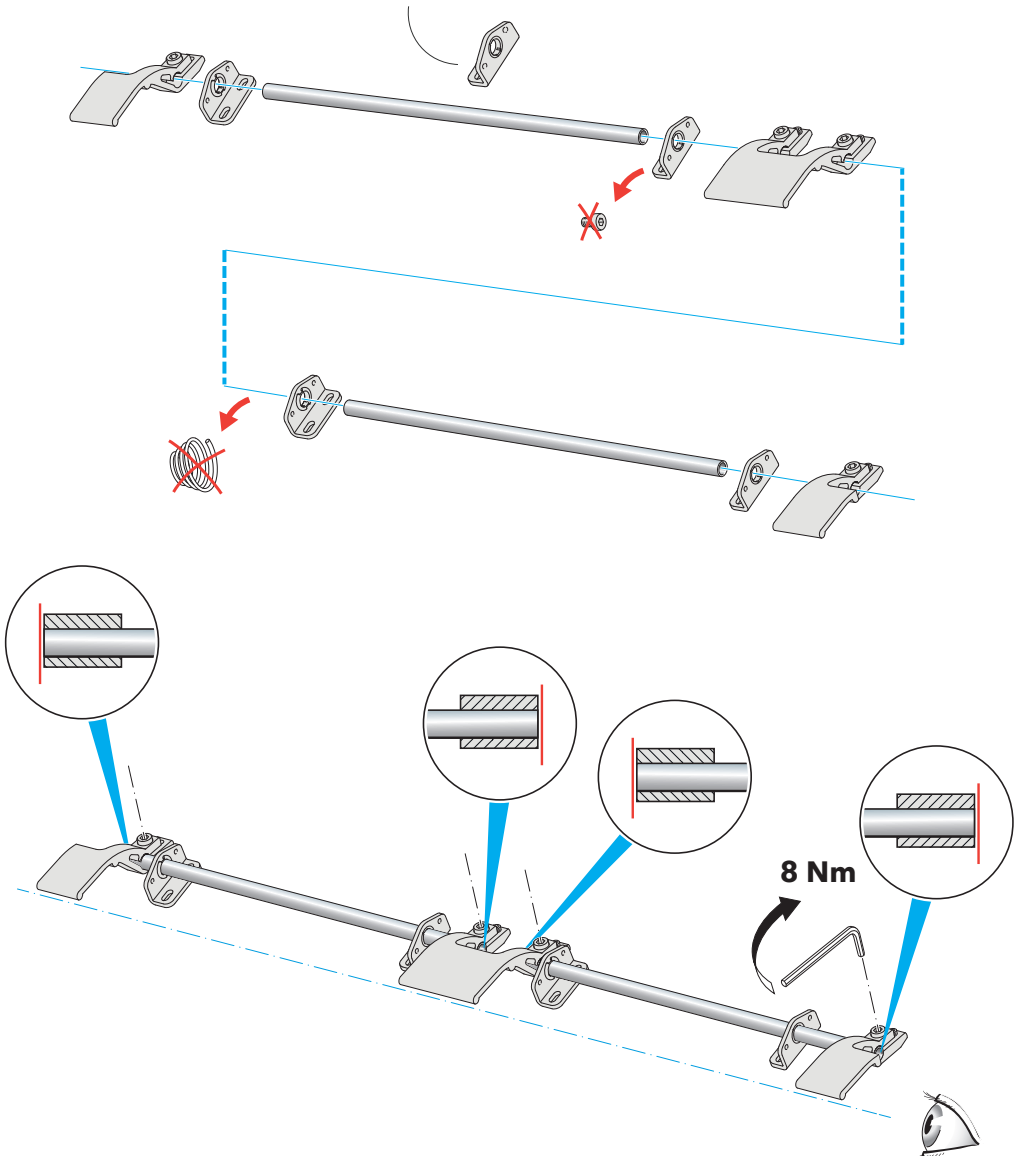

## With lock function

Extra for long tube >0,7 m

# Without locking function

Extra for long tube >0,7 m

[rocaindustry.com](http://rocaindustry.com)