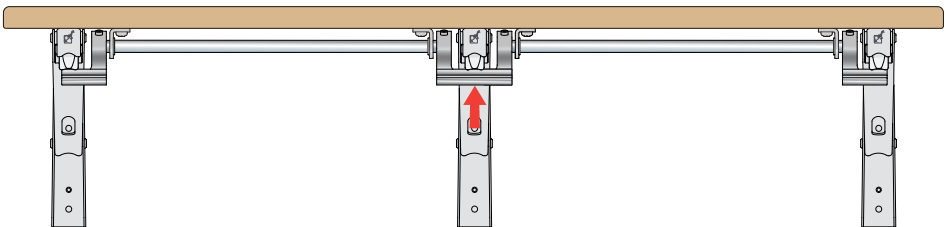

## With lock function

Extra for long tube >0,7 m

# Without locking function

Extra for long tube >0,7 m

[rocaindustry.com](http://rocaindustry.com)