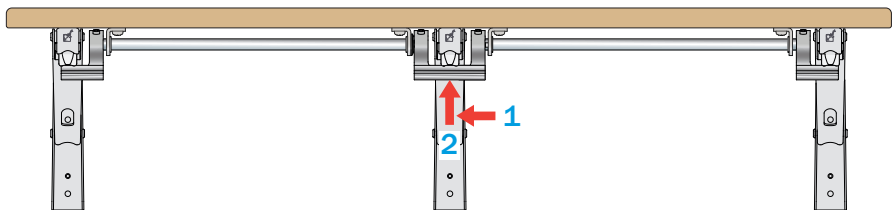

# Easy release for Robust

## With lock function

Extra for long tube >0,7 m

# Without locking function

Extra for long tube >0,7 m

[rocaindustry.com](http://rocaindustry.com)