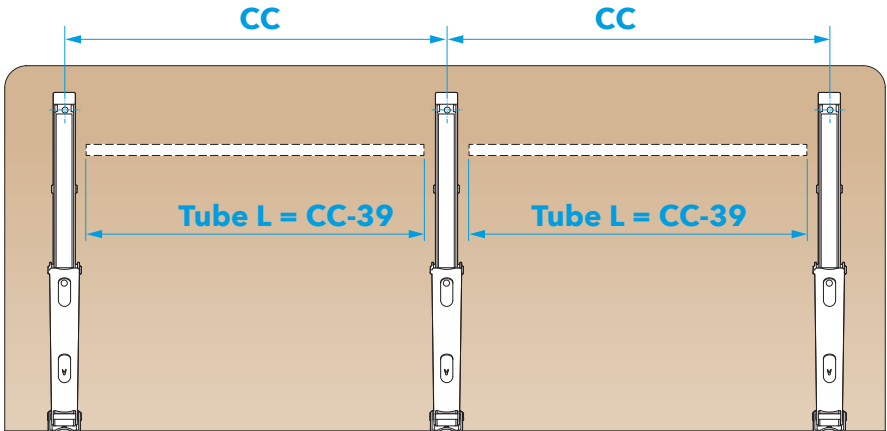

## With lock function

Extra for long tube >0,7 m

# Without locking function

Extra for long tube >0,7 m

[rocaindustry.com](http://rocaindustry.com)