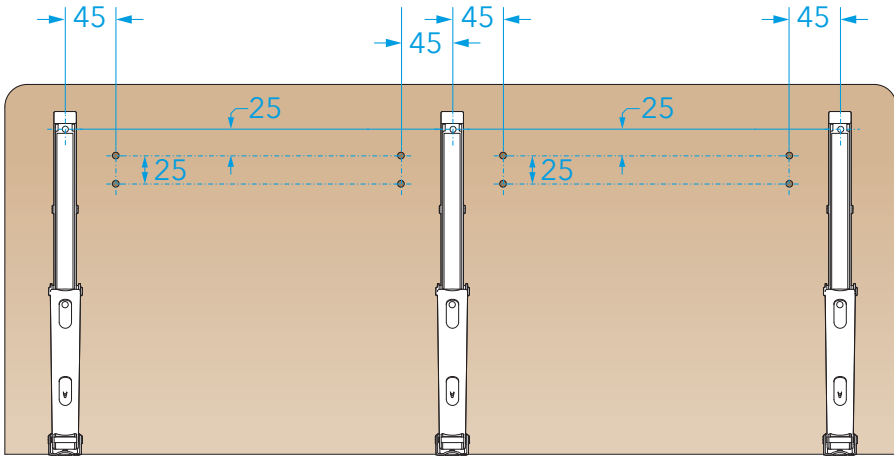

## With lock function

Extra for long tube >0,7 m

# Without locking function

Extra for long tube >0,7 m

[rocaindustry.com](http://rocaindustry.com)