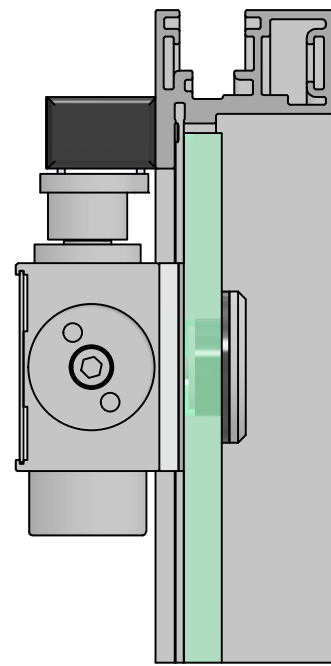

Right handed door DB Standard

Pre-tension the door closer when mounting the arm.

Note:
Other door measures, see RG-584

Left hanged door DB Standard

Opening

M5 (2x)

Note:
Other door measures, see RG-584

Right hanged door DB Edge

Pre-tension the door closer when mounting the arm.

Note:
Other door measures, see RG-584

Left hanged door DB Edge

Note:
Other door measures, see RG-584