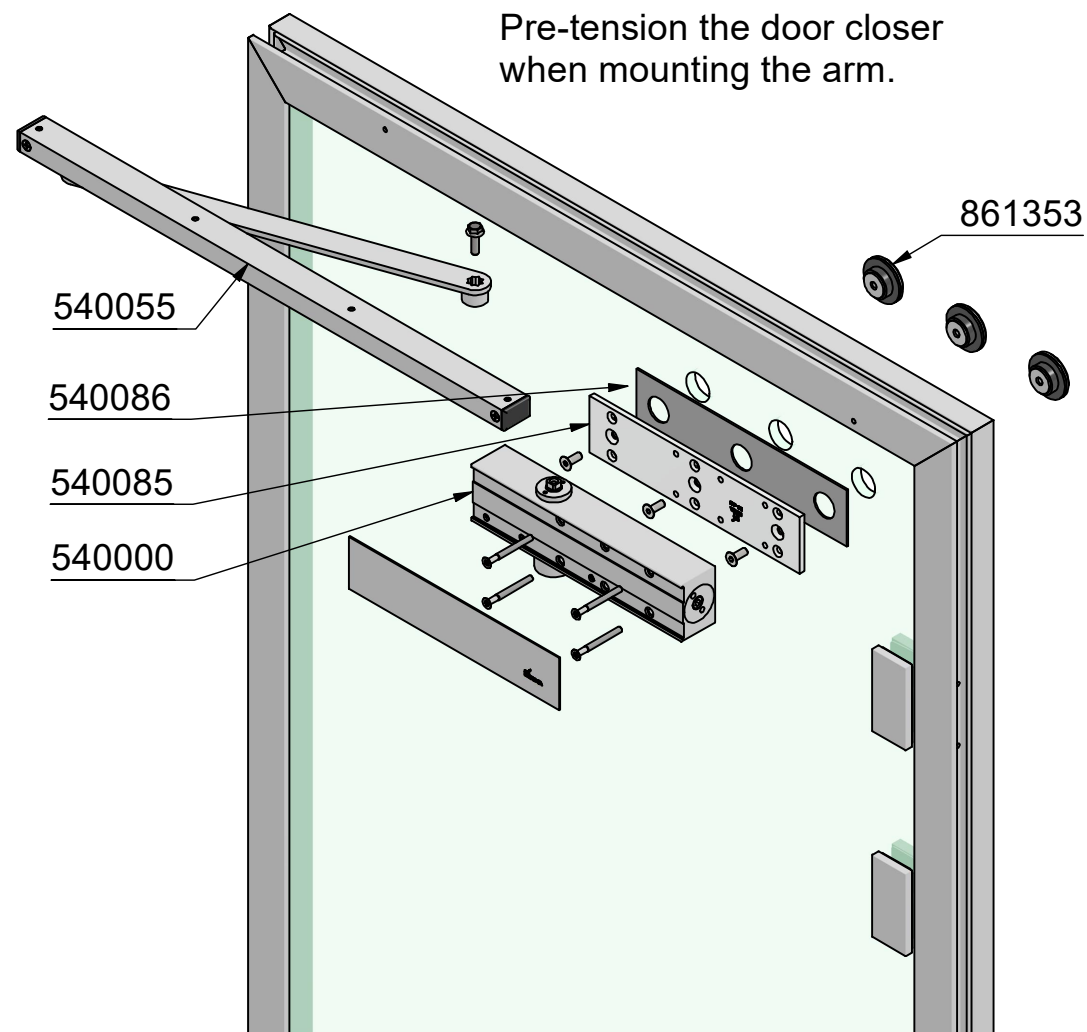

Right handed door DB Standard

Pre-tension the door closer when mounting the arm.

Note:
Other door measures, see RG-584

Left hanged door DB Standard

Opening

M5 (2x)

Note:
Other door measures, see RG-584

Right hanged door DB Edge

Pre-tension the door closer when mounting the arm.

Note:
Other door measures, see RG-584

Left hanged door DB Edge

Note:
Other door measures, see RG-584