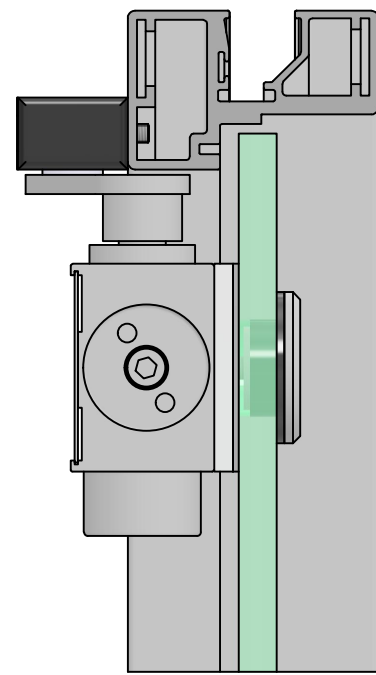

Right handed door DB Standard

Pre-tension the door closer when mounting the arm.

Note:
Other door measures, see RG-584

Left hanged door DB Standard

Opening

M5 (2x)

Note:
Other door measures, see RG-584

Right hanged door DB Edge

Pre-tension the door closer when mounting the arm.

Note:
Other door measures, see RG-584

Left hanged door DB Edge

Note:
Other door measures, see RG-584