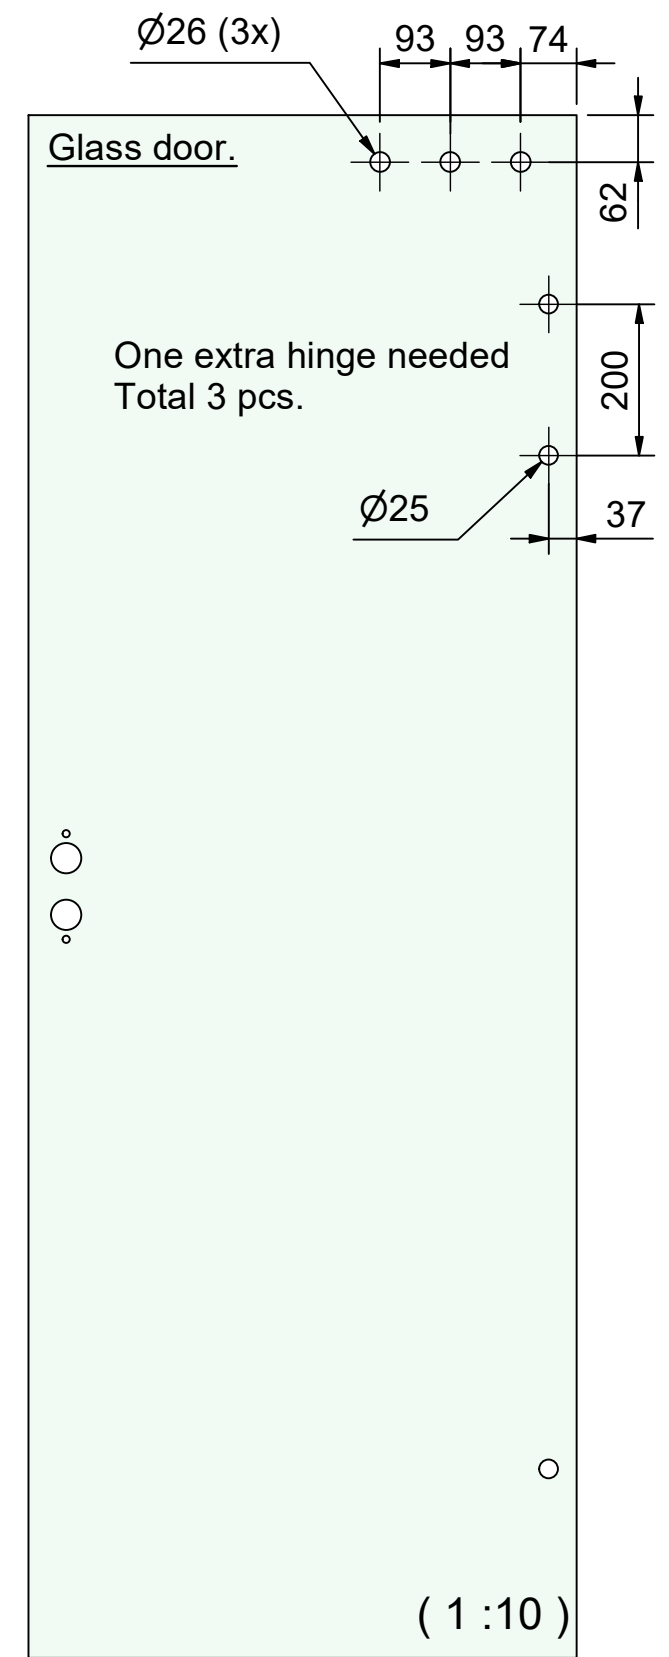

Right handed door DB Standard

Pre-tension the door closer when mounting the arm.

Note:
Other door measures, see RG-584

Left hanged door DB Standard

Opening

M5 (2x)

Note:
Other door measures, see RG-584

Right hanged door DB Edge

Pre-tension the door closer when mounting the arm.

Note:
Other door measures, see RG-584

Left hanged door DB Edge

Note:
Other door measures, see RG-584