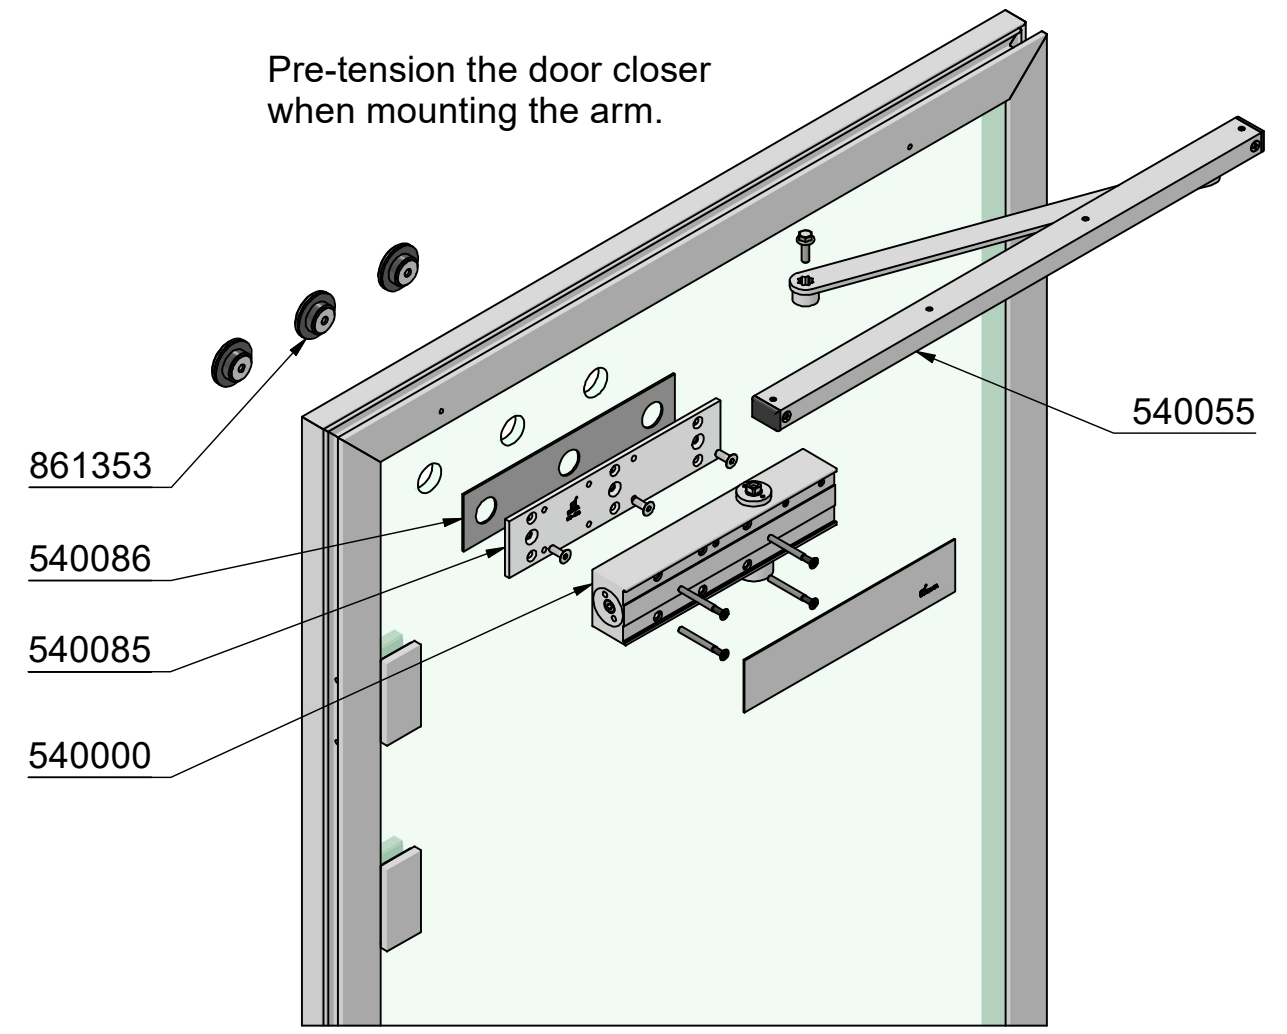

Right handed door DB Standard

Pre-tension the door closer when mounting the arm.

Note:
Other door measures, see RG-584

Left hanged door DB Standard

Opening

M5 (2x)

Note:
Other door measures, see RG-584

Right hanged door DB Edge

Pre-tension the door closer when mounting the arm.

Note:
Other door measures, see RG-584

Left hanged door DB Edge

Note:
Other door measures, see RG-584