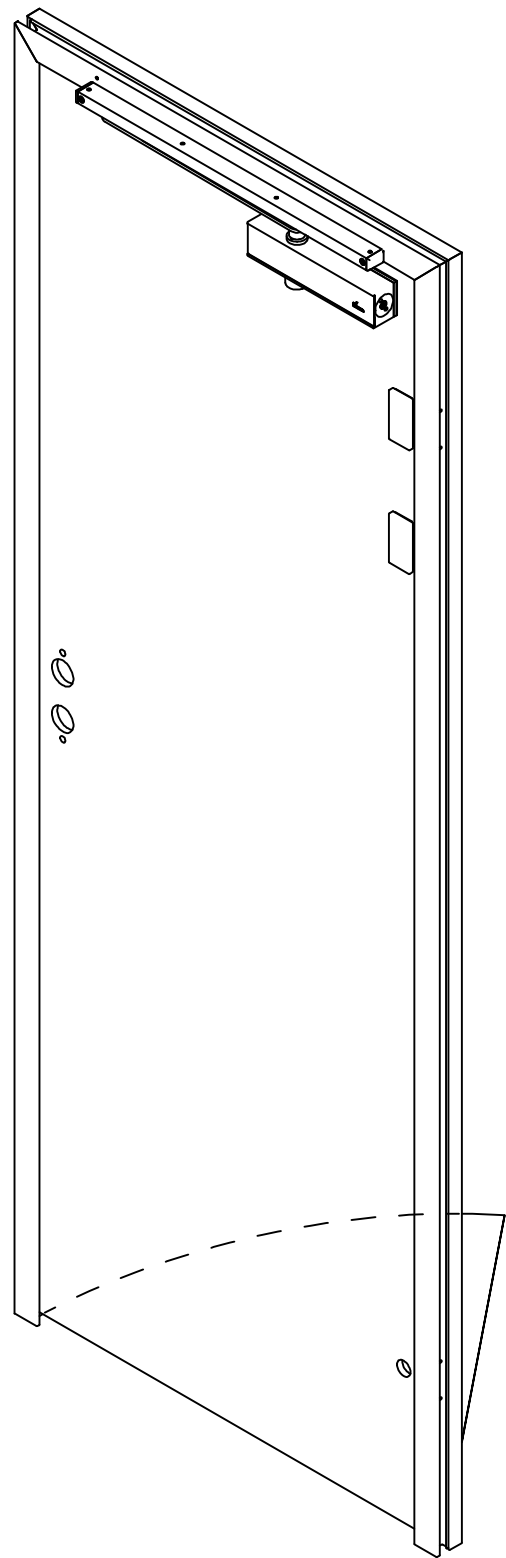

Right handed door DB Standard

Pre-tension the door closer when mounting the arm.

Note:
Other door measures, see RG-584

Left hanged door DB Standard

Opening

M5 (2x)

Note:
Other door measures, see RG-584

Right hanged door DB Edge

Pre-tension the door closer when mounting the arm.

Note:
Other door measures, see RG-584

Left hanged door DB Edge

Note:
Other door measures, see RG-584