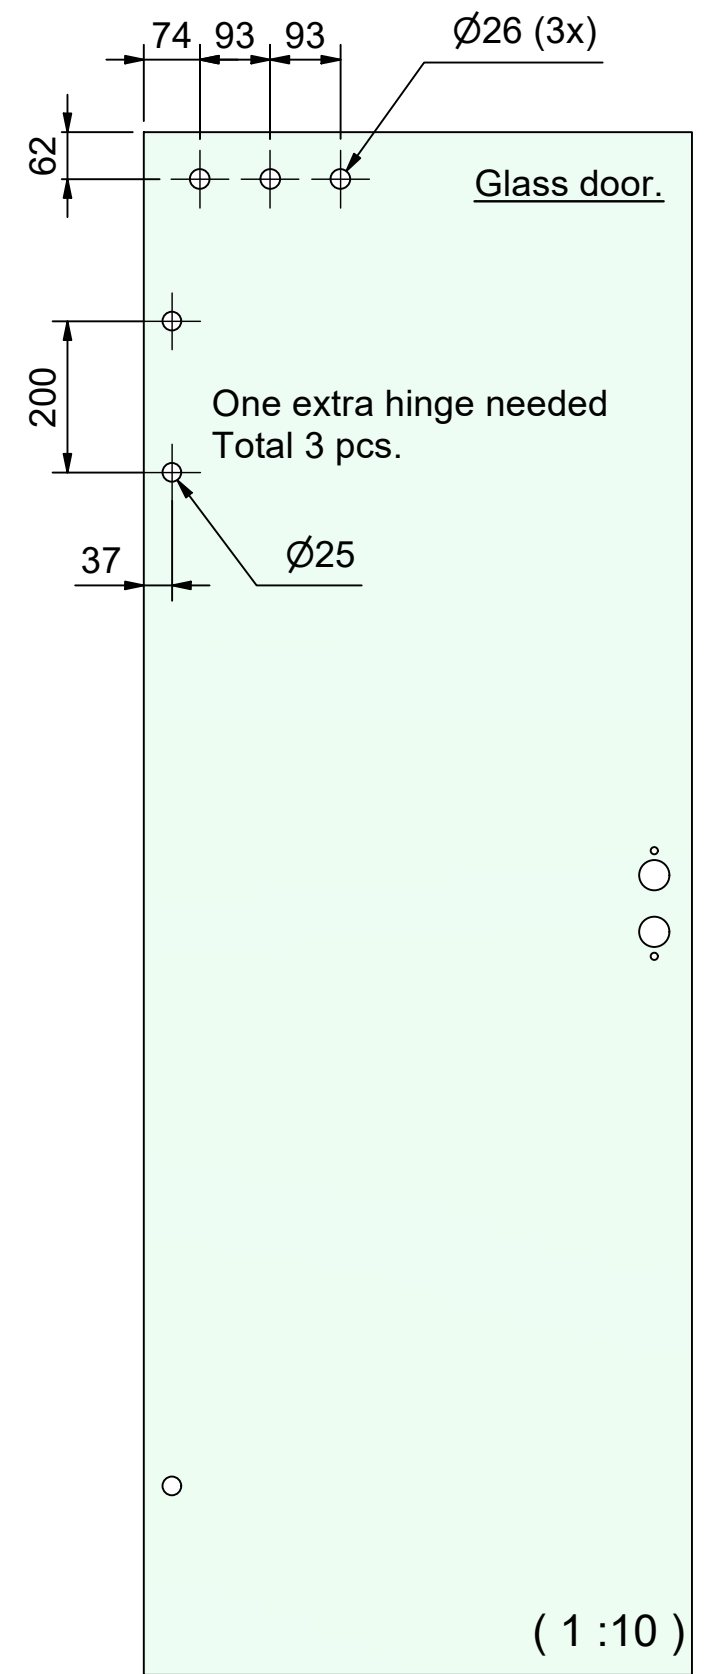

Right handed door DB Standard

Pre-tension the door closer when mounting the arm.

Note:
Other door measures, see RG-584

Left hanged door DB Standard

Opening

M5 (2x)

Note:
Other door measures, see RG-584

Right hanged door DB Edge

Pre-tension the door closer when mounting the arm.

Note:
Other door measures, see RG-584

Left hanged door DB Edge

Note:
Other door measures, see RG-584