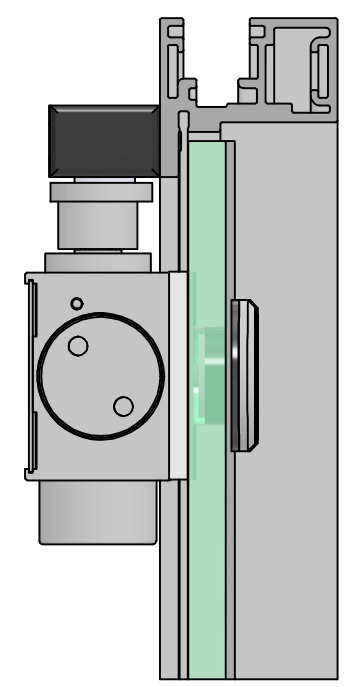

Right handed door DB Standard

Pre-tension the door closer when mounting the arm.

Note:
Other door measures, see RG-584

Left hanged door DB Standard

Opening

M5 (2x)

Note:
Other door measures, see RG-584

Right hanged door DB Edge

Pre-tension the door closer when mounting the arm.

Note:
Other door measures, see RG-584

Left hanged door DB Edge

Note:
Other door measures, see RG-584