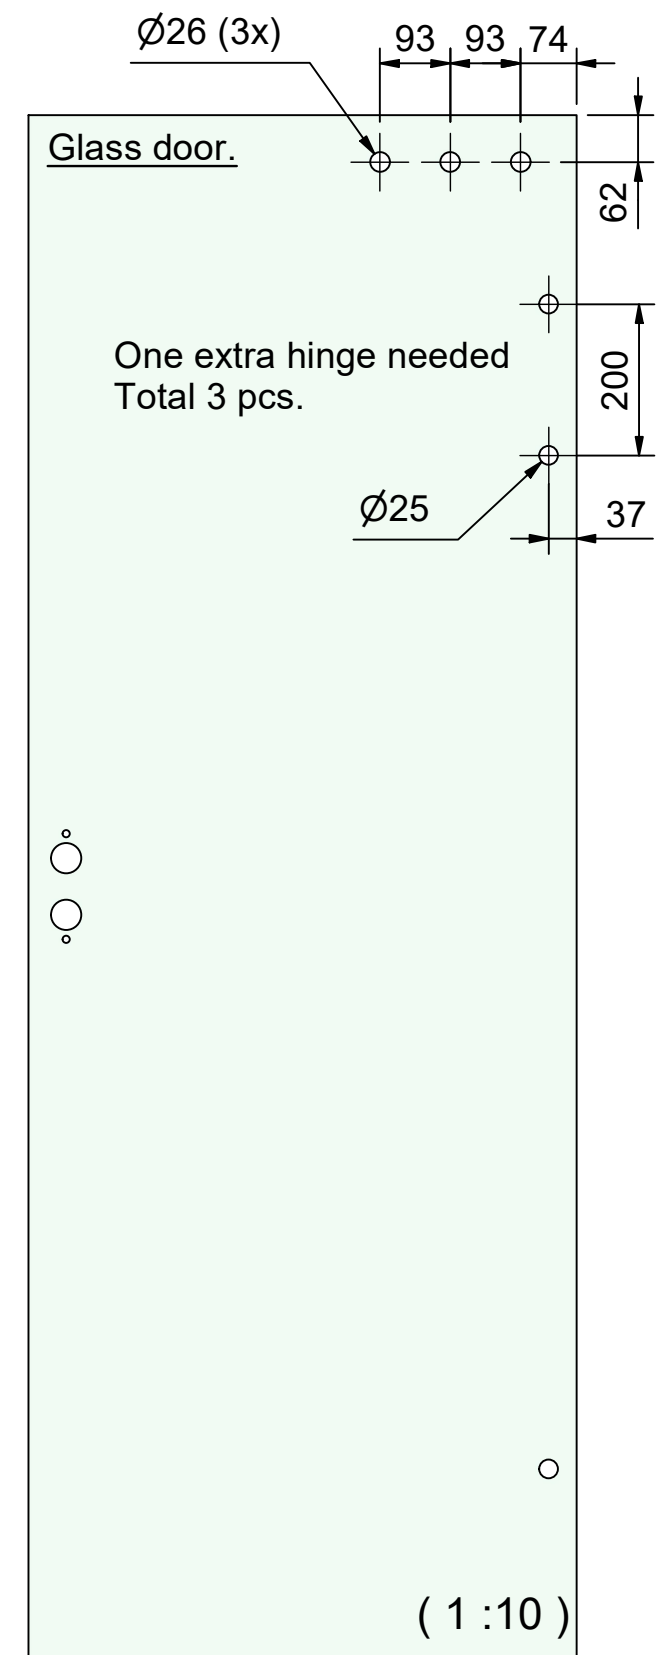

Right handed door DB Standard

Pre-tension the door closer when mounting the arm.

Note:
Other door measures, see RG-584

Left hanged door DB Standard

Opening

M5 (2x)

Note:
Other door measures, see RG-584

Right hanged door DB Edge

Pre-tension the door closer when mounting the arm.

Note:
Other door measures, see RG-584

Left hanged door DB Edge

Note:
Other door measures, see RG-584