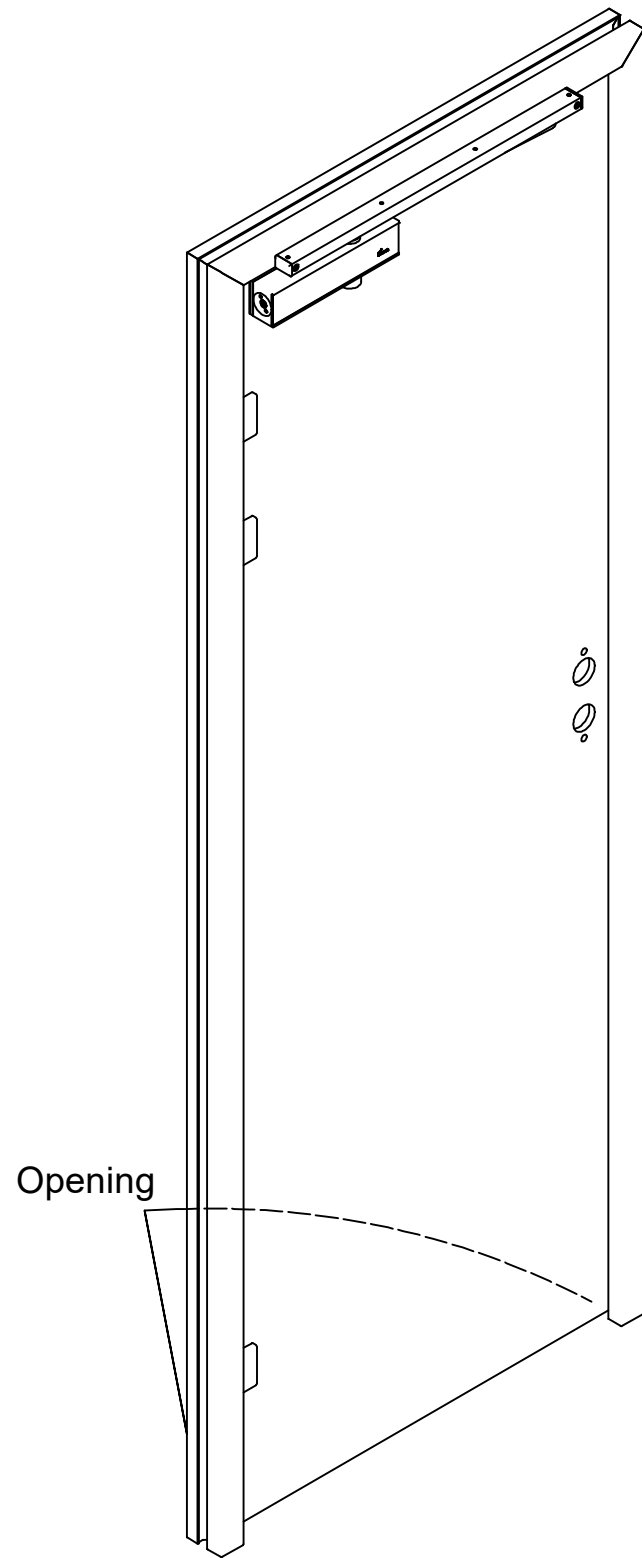

Right handed door DB Standard

Pre-tension the door closer when mounting the arm.

Note:
Other door measures, see RG-584

Left hanged door DB Standard

Opening

M5 (2x)

Note:
Other door measures, see RG-584

Right hanged door DB Edge

Pre-tension the door closer when mounting the arm.

Note:
Other door measures, see RG-584

Left hanged door DB Edge

Note:
Other door measures, see RG-584