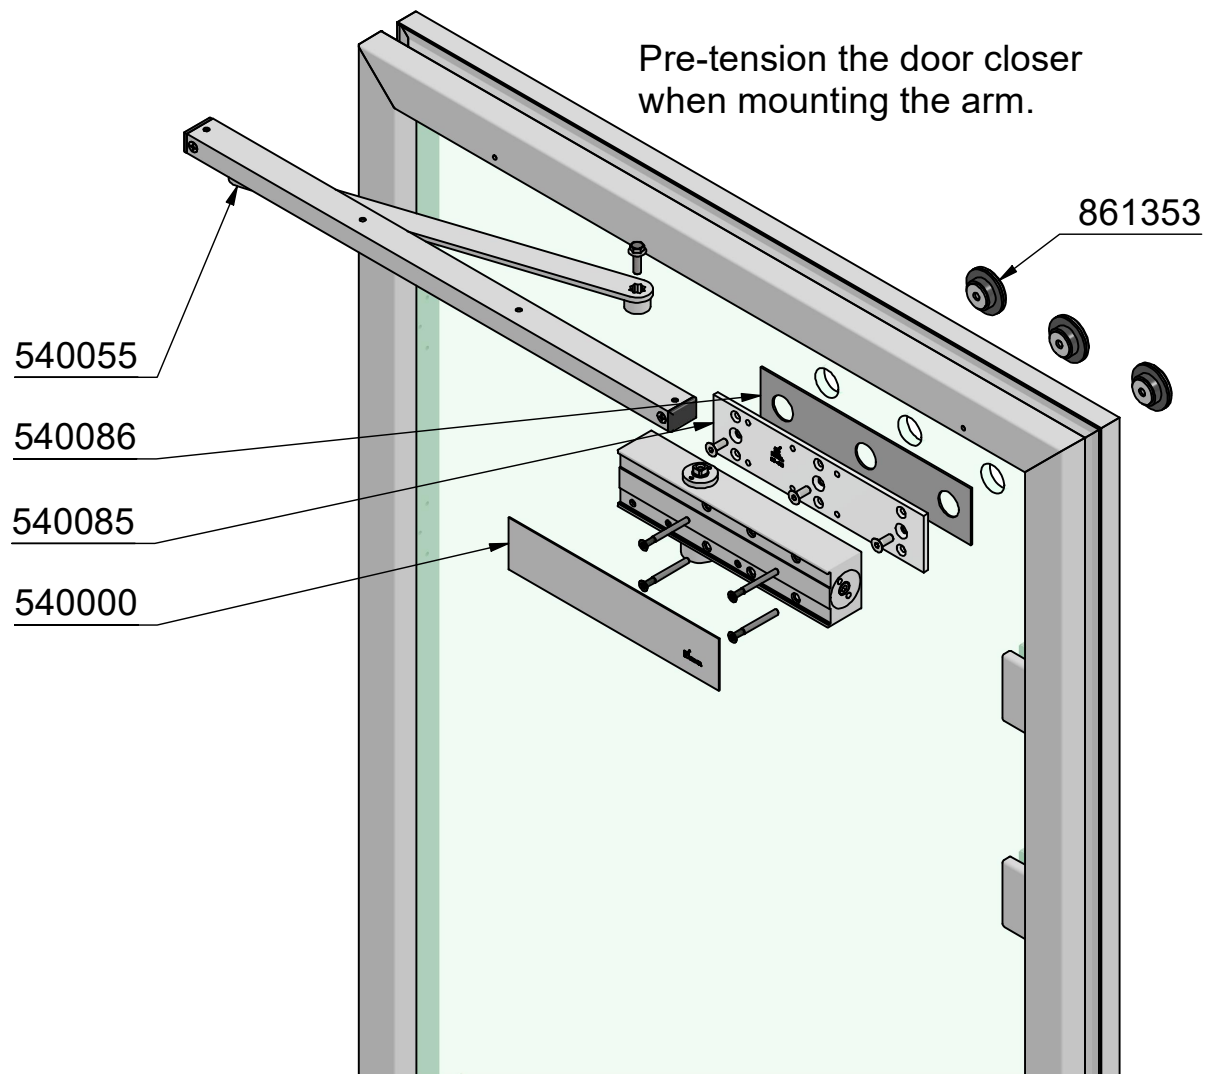

Right handed door DB Standard

Pre-tension the door closer when mounting the arm.

Note:
Other door measures, see RG-584

Left hanged door DB Standard

Opening

M5 (2x)

Note:
Other door measures, see RG-584

Right hanged door DB Edge

Pre-tension the door closer when mounting the arm.

Note:
Other door measures, see RG-584

Left hanged door DB Edge

Note:
Other door measures, see RG-584