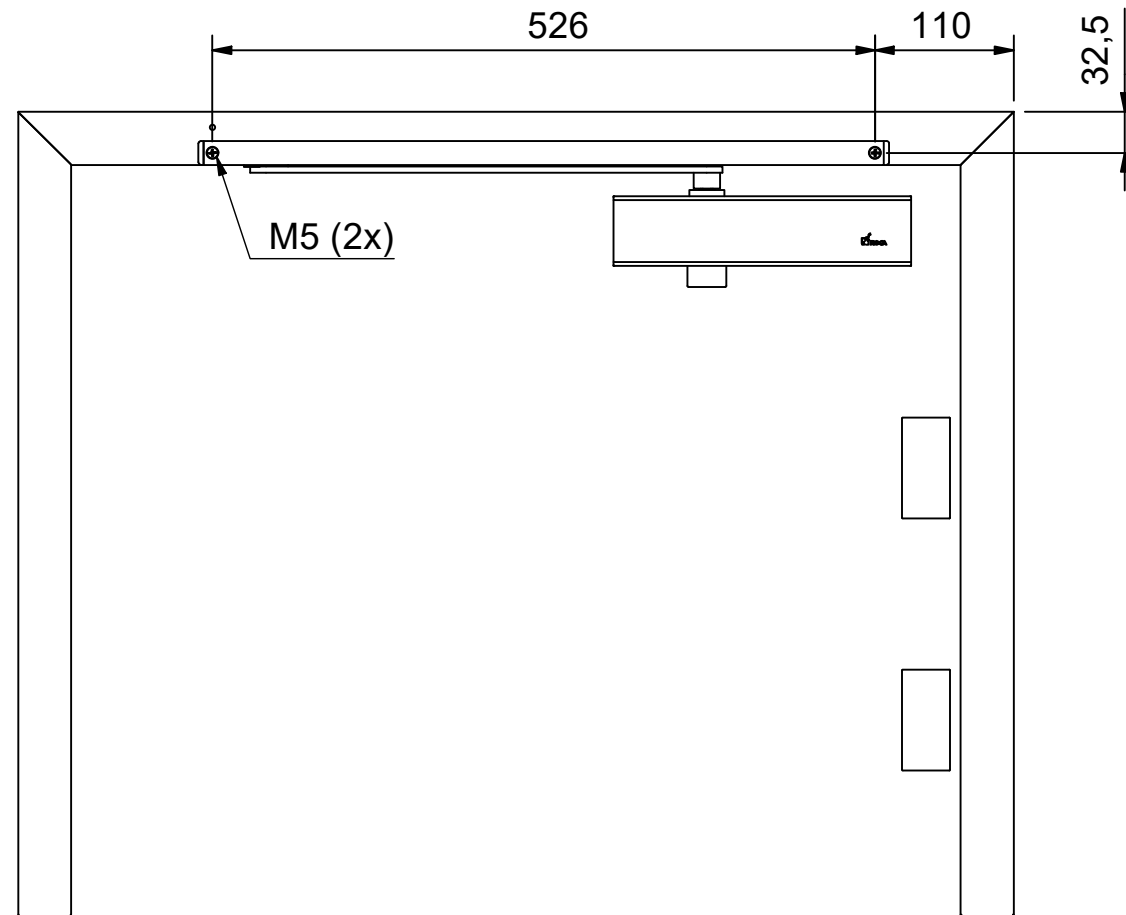

Right handed door DB Standard

Pre-tension the door closer when mounting the arm.

Note:
Other door measures, see RG-584

Left hanged door DB Standard

Opening

M5 (2x)

Note:
Other door measures, see RG-584

Right hanged door DB Edge

Pre-tension the door closer when mounting the arm.

Note:
Other door measures, see RG-584

Left hanged door DB Edge

Note:
Other door measures, see RG-584