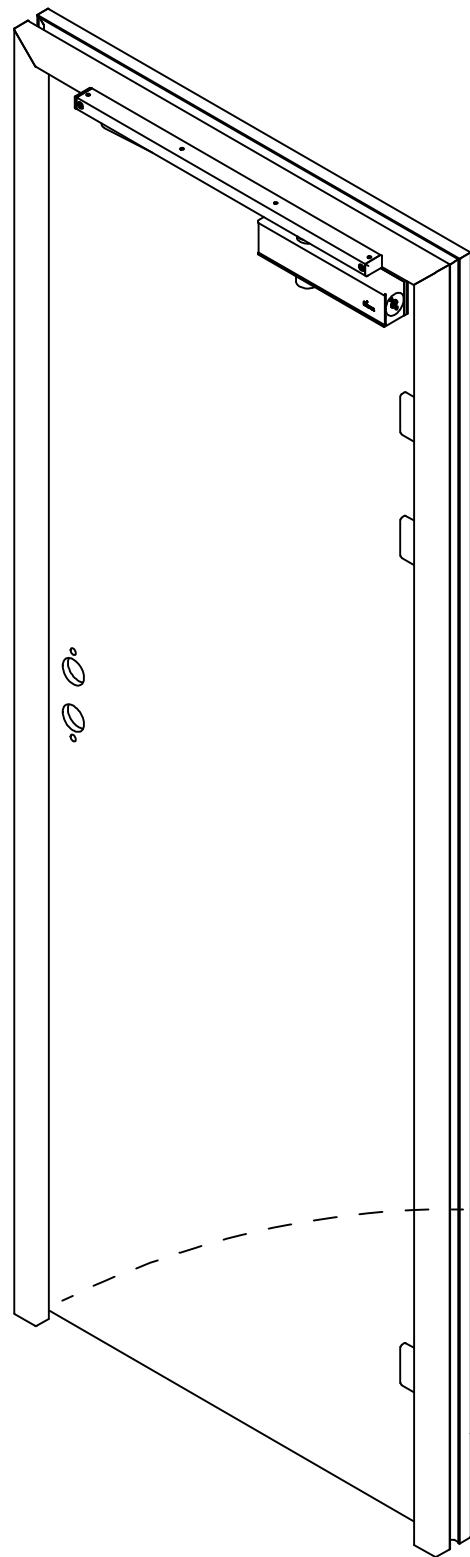

Right handed door DB Standard

Pre-tension the door closer when mounting the arm.

Note:
Other door measures, see RG-584

Left hanged door DB Standard

Opening

M5 (2x)

Note:
Other door measures, see RG-584

Right hanged door DB Edge

Pre-tension the door closer when mounting the arm.

Note:
Other door measures, see RG-584

Left hanged door DB Edge

Note:
Other door measures, see RG-584