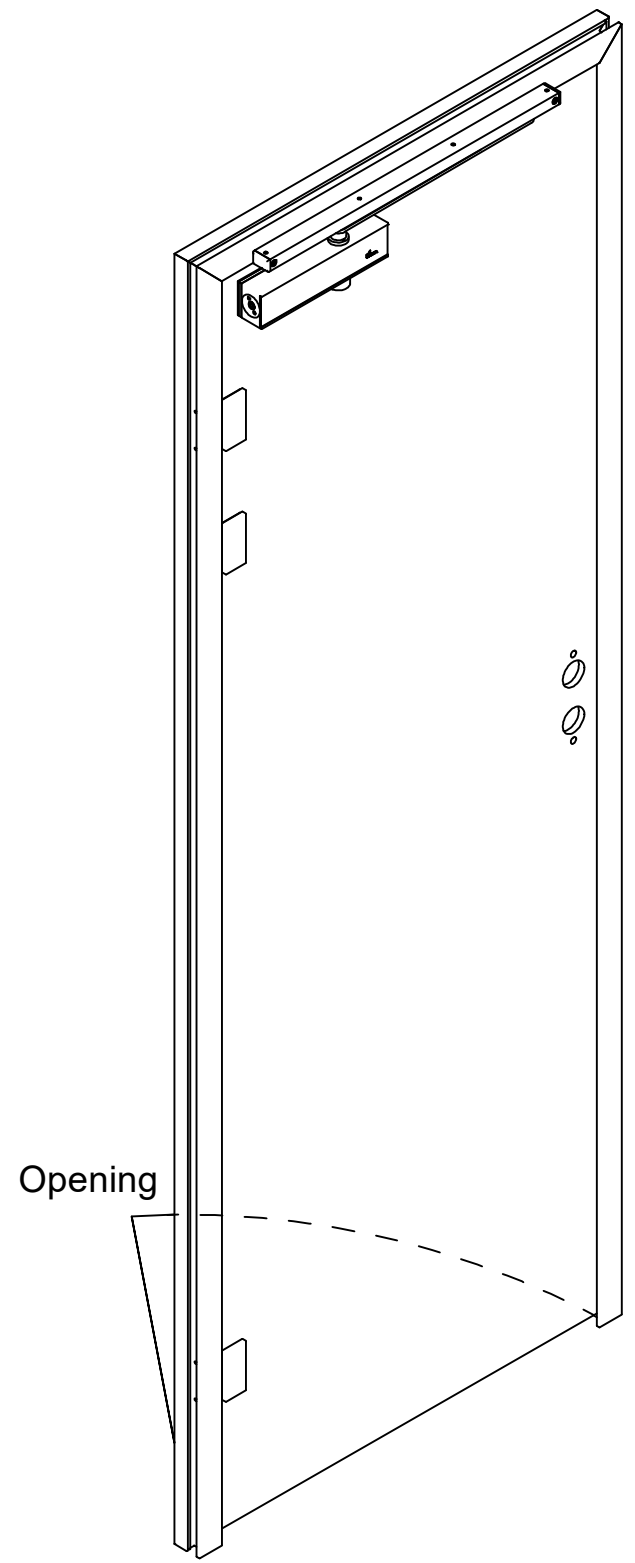

Right handed door DB Standard

Pre-tension the door closer when mounting the arm.

Note:
Other door measures, see RG-584

Left hanged door DB Standard

Opening

M5 (2x)

Note:
Other door measures, see RG-584

Right hanged door DB Edge

Pre-tension the door closer when mounting the arm.

Note:
Other door measures, see RG-584

Left hanged door DB Edge

Note:
Other door measures, see RG-584