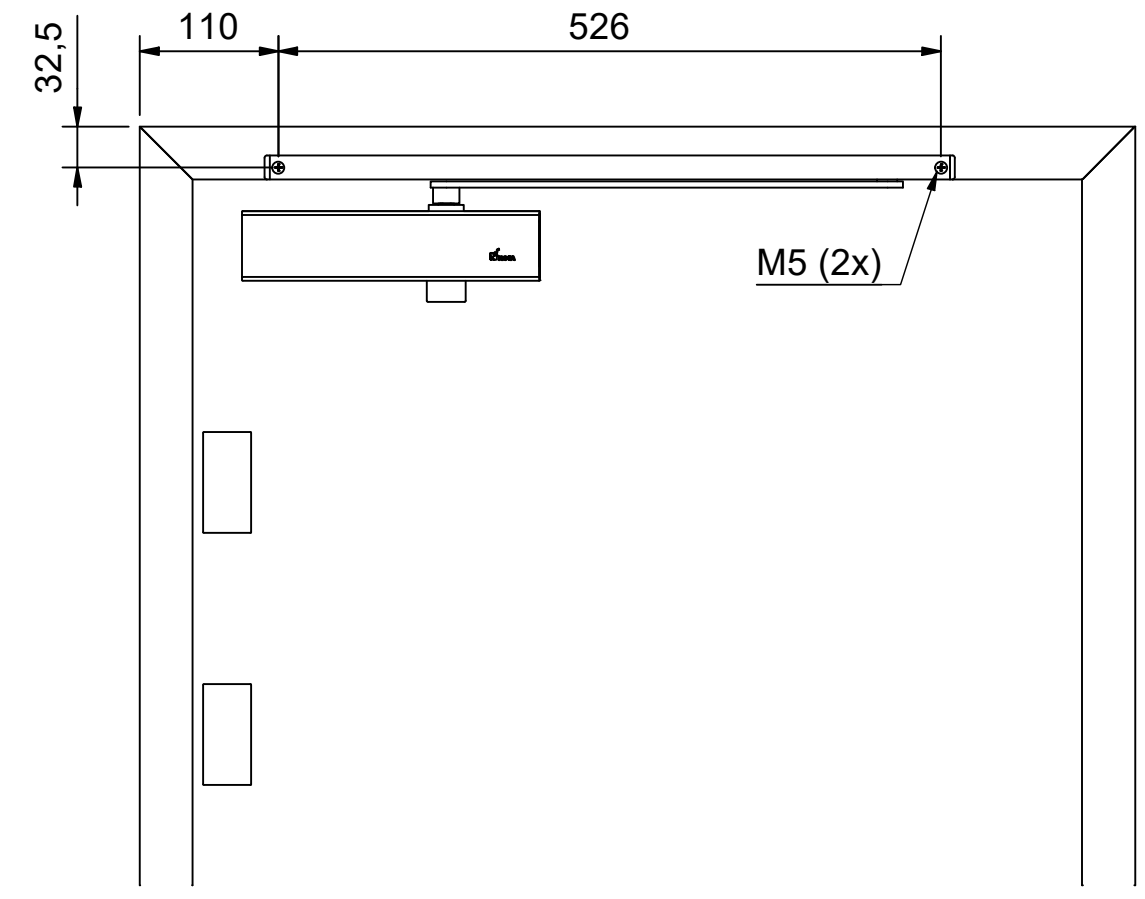

Right handed door DB Standard

Pre-tension the door closer when mounting the arm.

Note:
Other door measures, see RG-584

Left hanged door DB Standard

Opening

M5 (2x)

Note:
Other door measures, see RG-584

Right hanged door DB Edge

Pre-tension the door closer when mounting the arm.

Note:
Other door measures, see RG-584

Left hanged door DB Edge

Note:
Other door measures, see RG-584