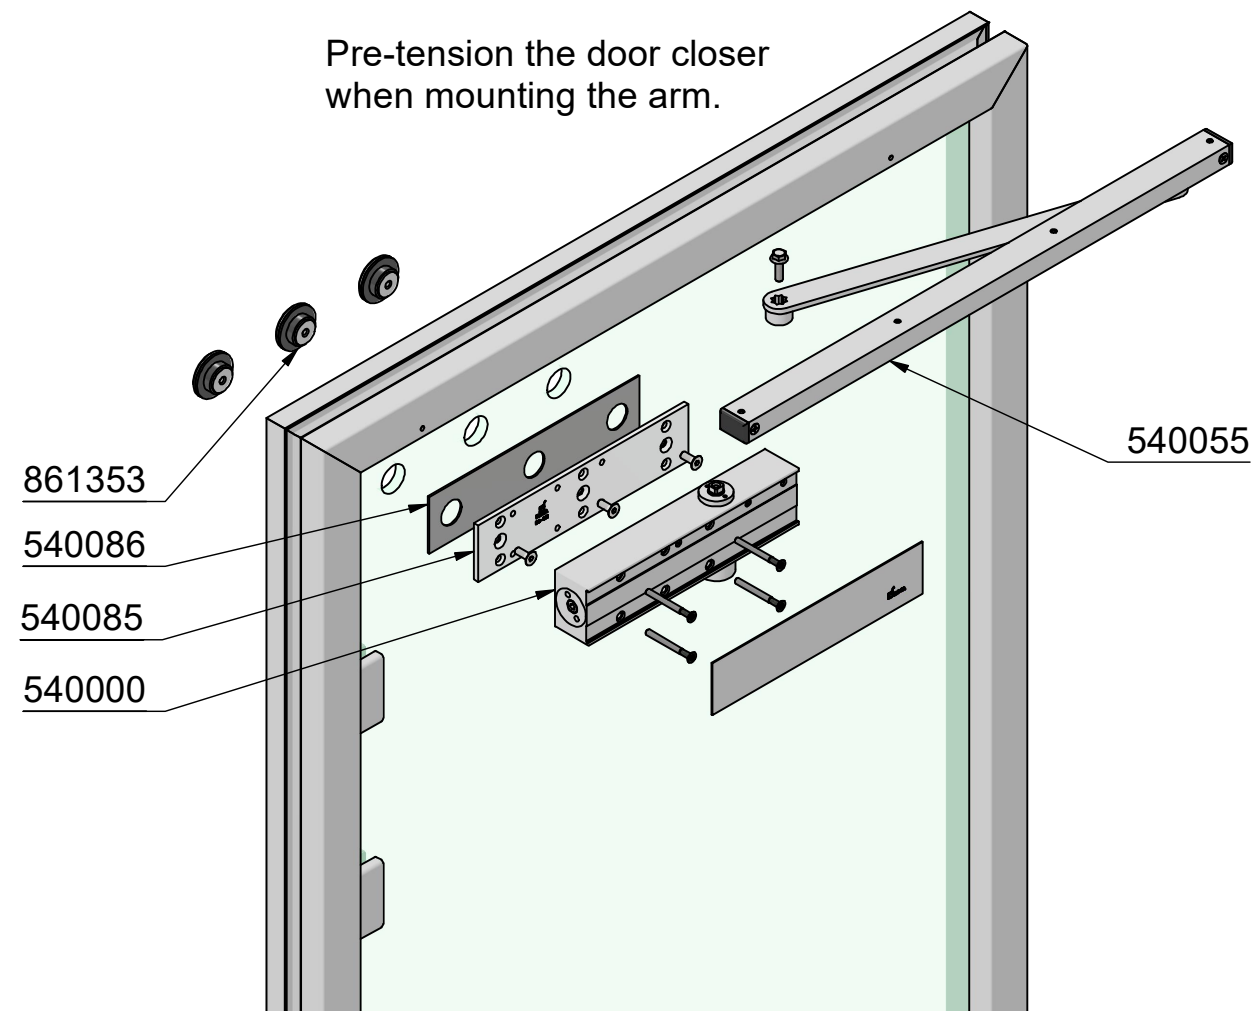

Right handed door DB Standard

Pre-tension the door closer when mounting the arm.

Note:
Other door measures, see RG-584

Left hanged door DB Standard

Opening

M5 (2x)

Note:
Other door measures, see RG-584

Right hanged door DB Edge

Pre-tension the door closer when mounting the arm.

Note:
Other door measures, see RG-584

Left hanged door DB Edge

Note:
Other door measures, see RG-584