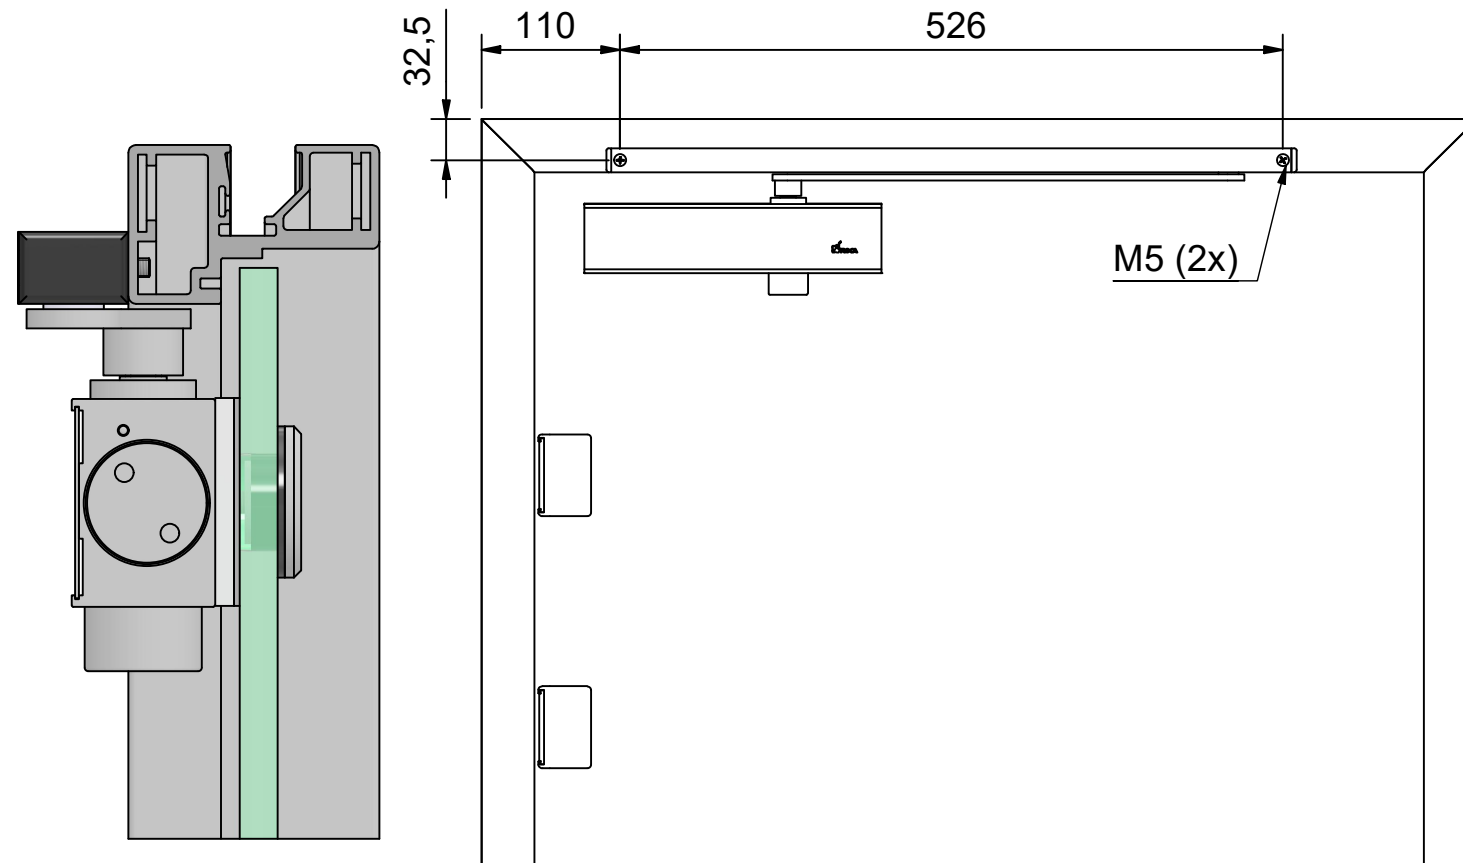

Right handed door DB Standard

Pre-tension the door closer when mounting the arm.

Note:
Other door measures, see RG-584

Left hanged door DB Standard

Opening

M5 (2x)

Note:
Other door measures, see RG-584

Right hanged door DB Edge

Pre-tension the door closer when mounting the arm.

Note:
Other door measures, see RG-584

Left hanged door DB Edge

Note:
Other door measures, see RG-584