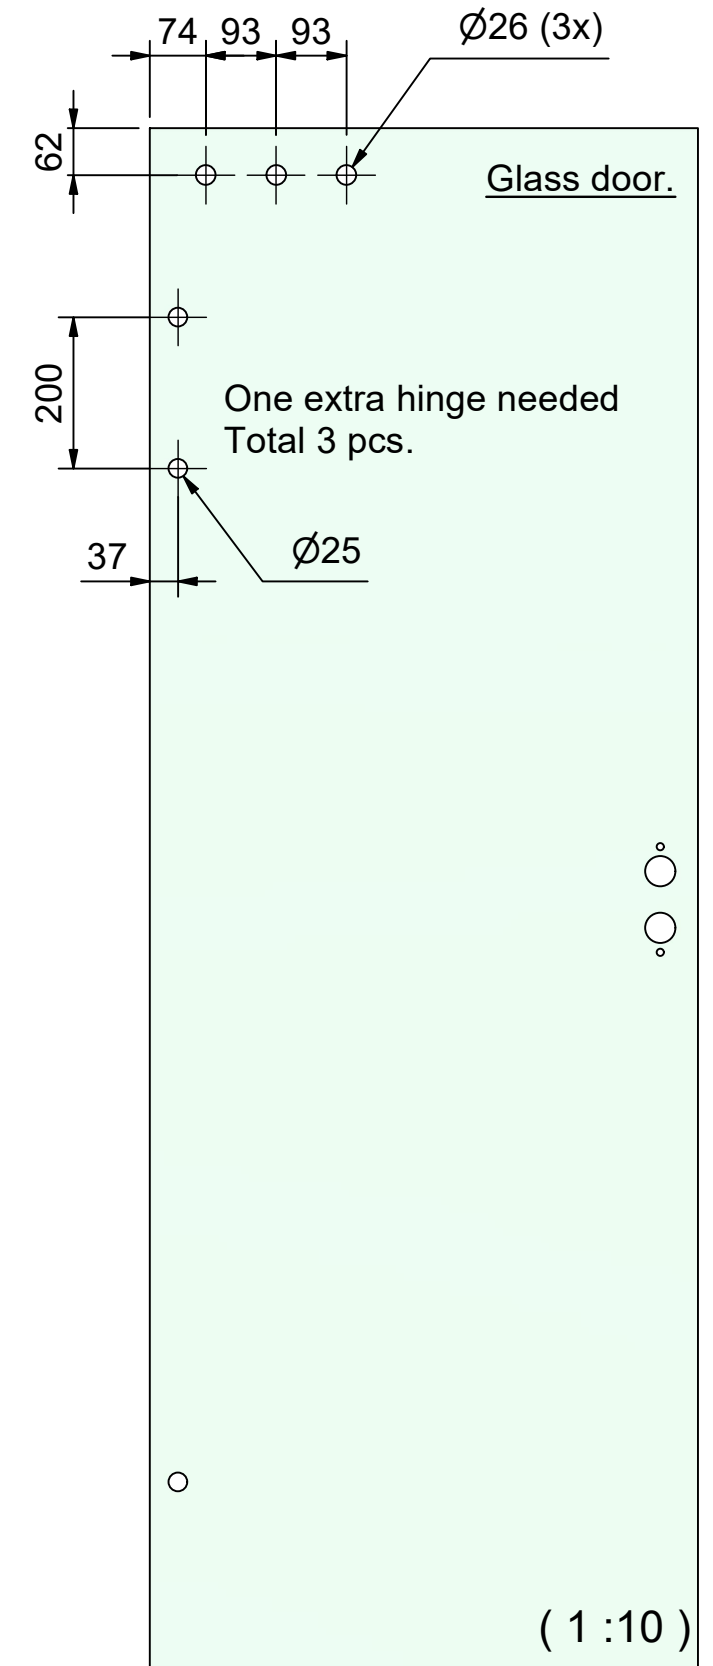

Right handed door DB Standard

Pre-tension the door closer when mounting the arm.

Note:
Other door measures, see RG-584

Left hanged door DB Standard

Opening

M5 (2x)

Note:
Other door measures, see RG-584

Right hanged door DB Edge

Pre-tension the door closer when mounting the arm.

Note:
Other door measures, see RG-584

Left hanged door DB Edge

Note:
Other door measures, see RG-584