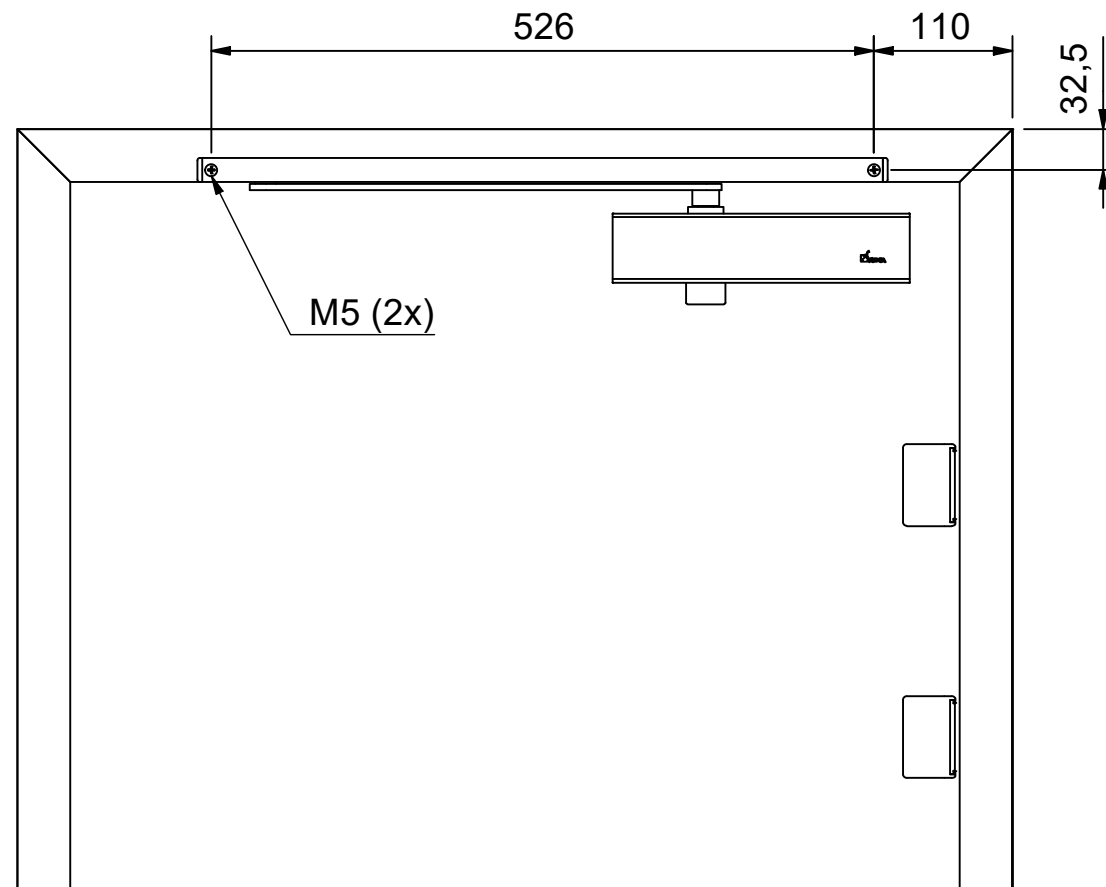

Right handed door DB Standard

Pre-tension the door closer when mounting the arm.

Note:
Other door measures, see RG-584

Left hanged door DB Standard

Opening

M5 (2x)

Note:
Other door measures, see RG-584

Right hanged door DB Edge

Pre-tension the door closer when mounting the arm.

Note:
Other door measures, see RG-584

Left hanged door DB Edge

Note:
Other door measures, see RG-584