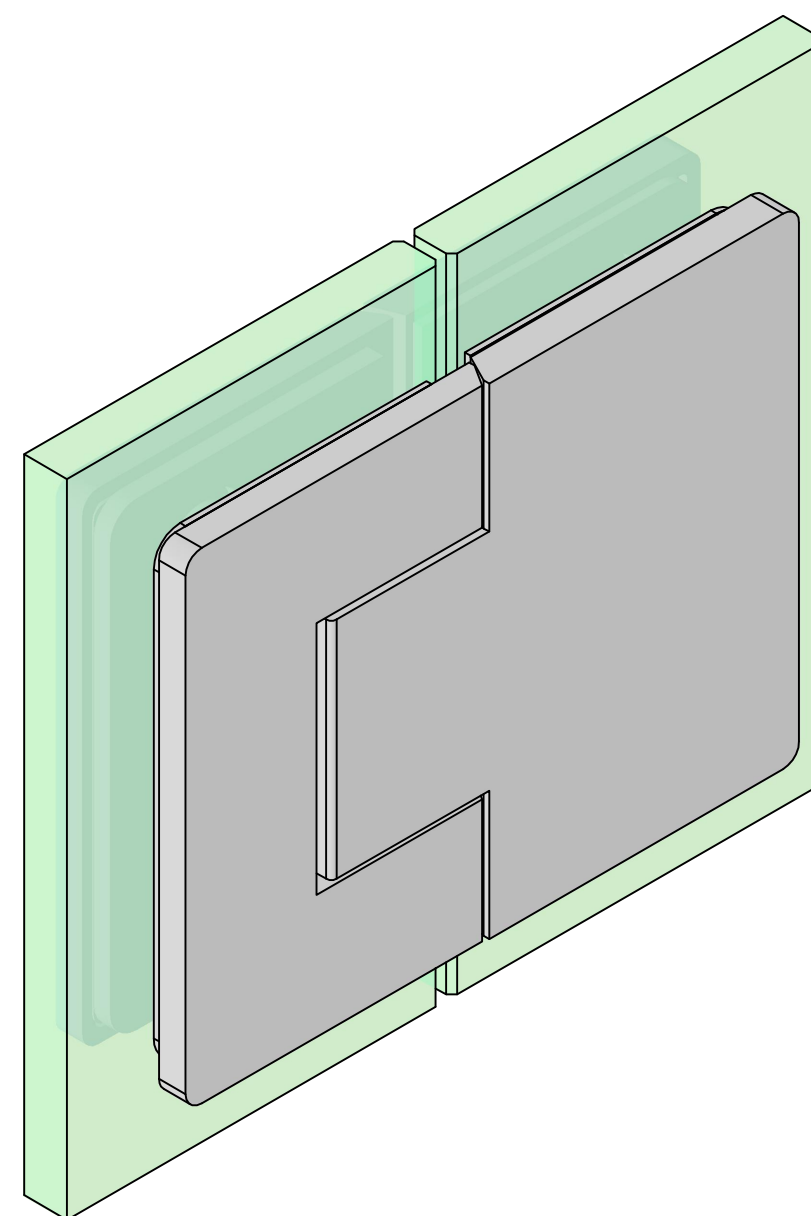

fixed glass

door

Glass Cut Out	Date V1 230921/AG
Description	Item no.
<b>Shower door hinge G-G 180°</b>	<b>RG-9932</b>