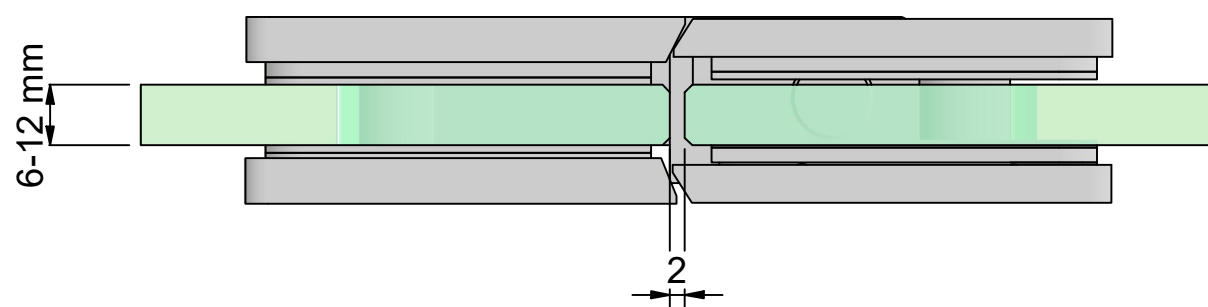

fixed glass

door

Glass Cut Out	Date V1 230921/AG
Description	Item no.
<b>Shower door hinge G-G 180°</b>	<b>RG-9932</b>