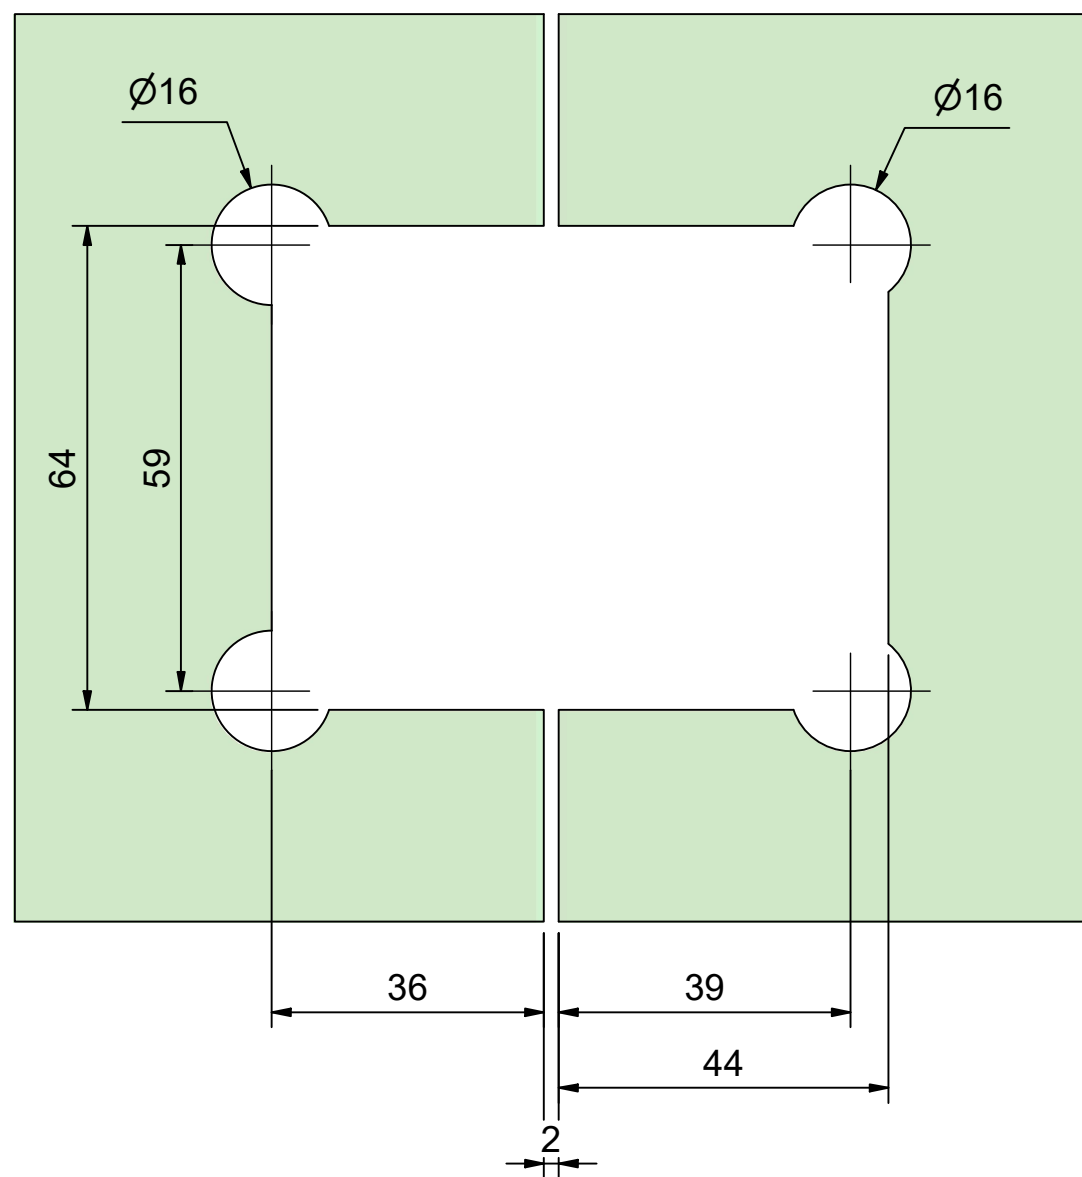

fixed glass

door

Glass Cut Out	Date V1 230921/AG
Description	Item no.
<b>Shower door hinge G-G 180°</b>	<b>RG-9932</b>