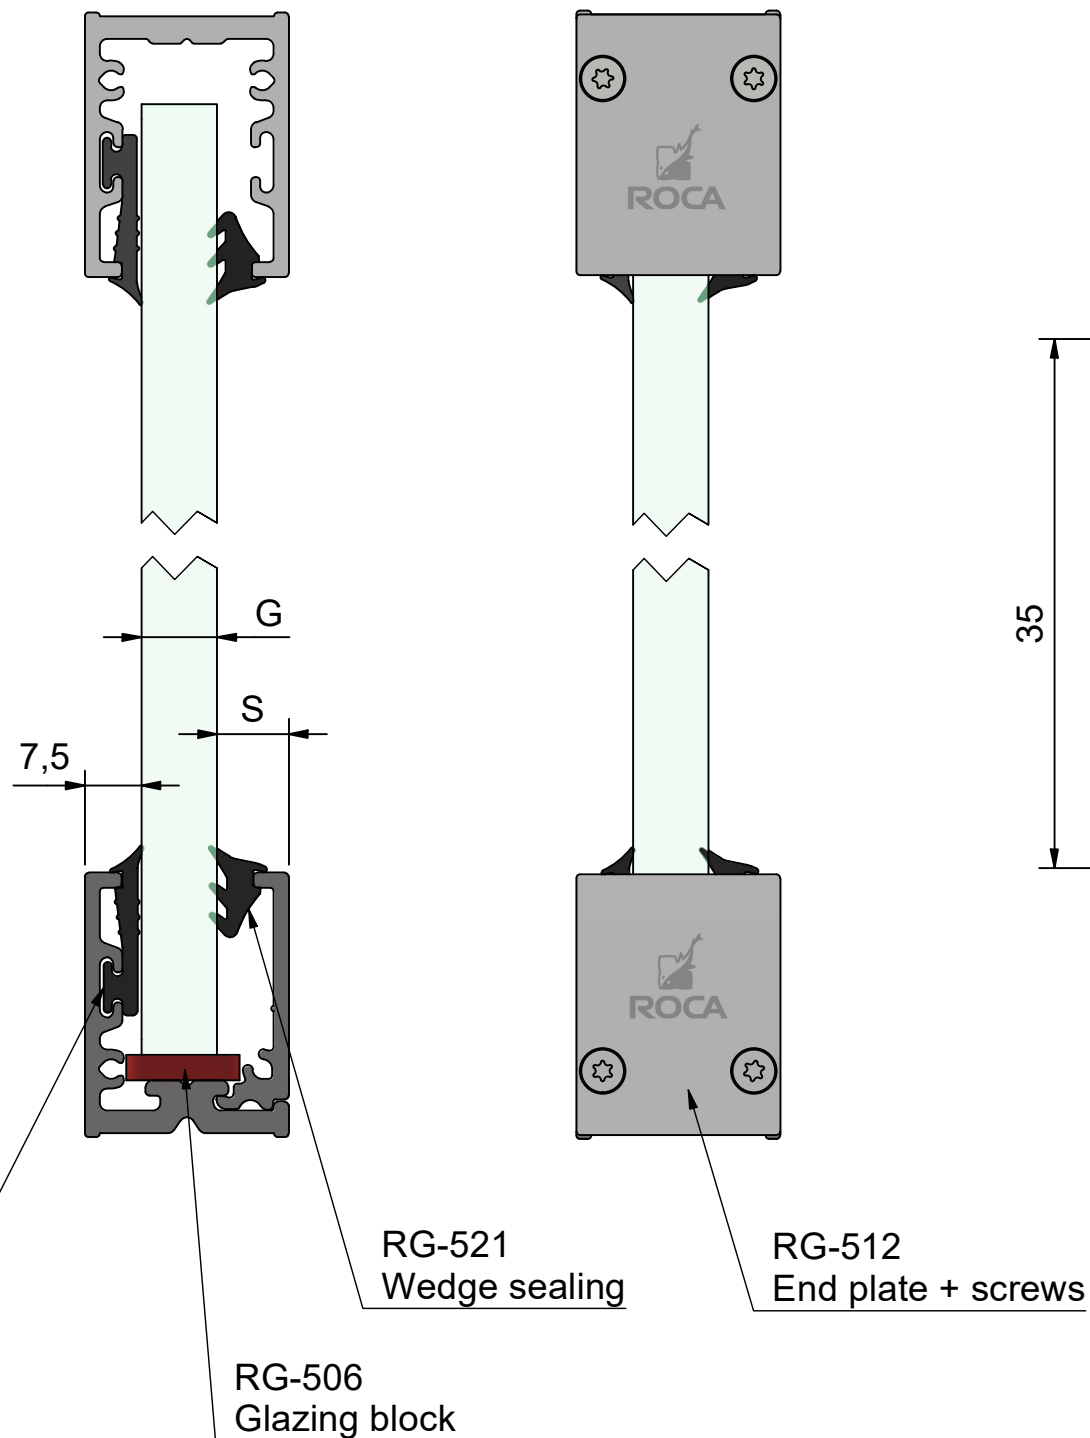

G	S
8	11,5
8,76	10,7
10	9,5
10,76	8,7
12	7,5
12,76	6,7

X = Deduction for glass (floor) = T + glazing blocks height  
 X = Deduction for glass (wall or ceiling) = T + screw height + clearance

Fits 8 - 10,76mm glass

For 12 - 12,76mm glass, use sealing 860398

Accessories not included.