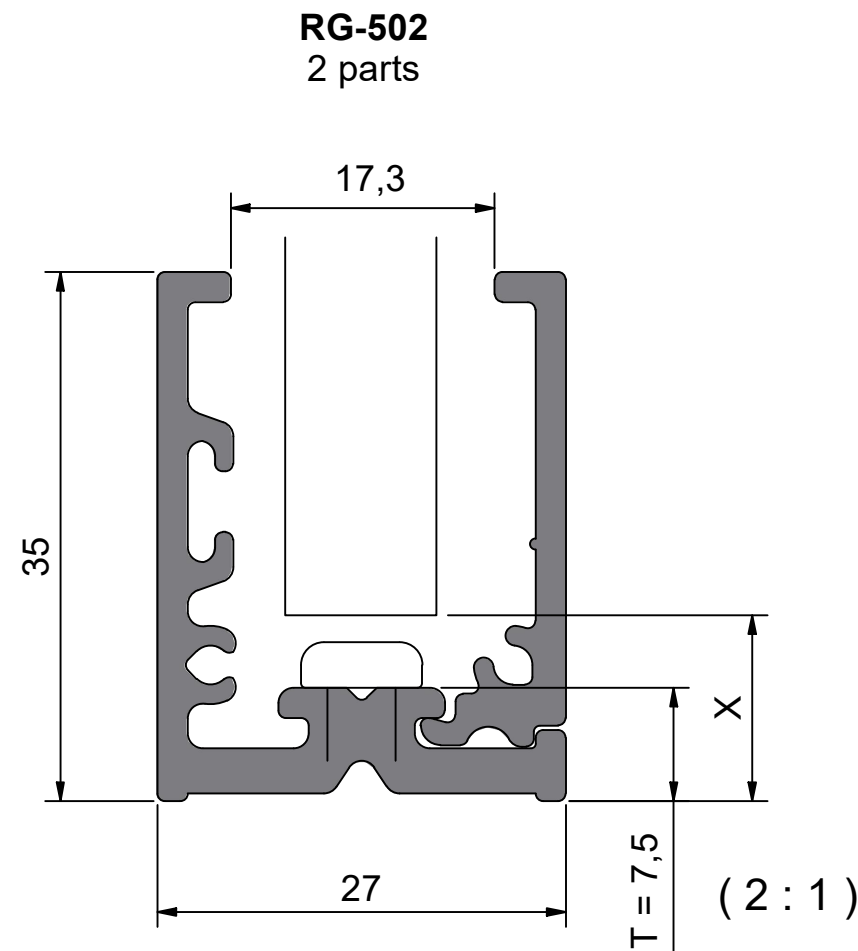

G	S
8	11,5
8,76	10,7
10	9,5
10,76	8,7
12	7,5
12,76	6,7

X = Deduction for glass (floor) = T + glazing blocks height  
 X = Deduction for glass (wall or ceiling) = T + screw height + clearance

Fits 8 - 10,76mm glass

For 12 - 12,76mm glass, use sealing 860398

Accessories not included.