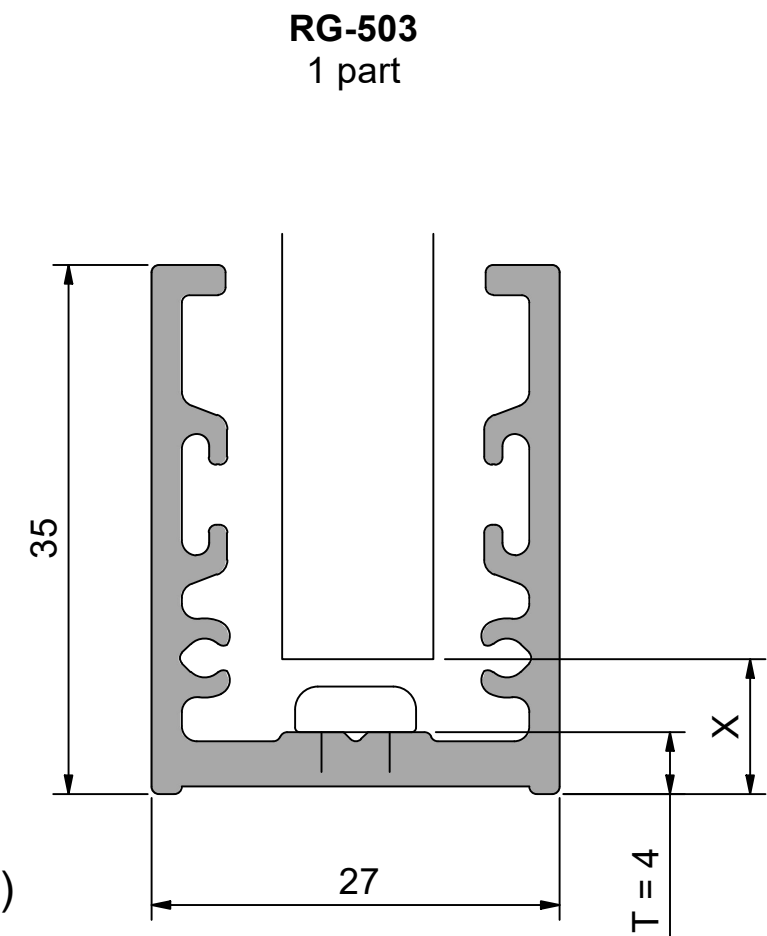

G	S
8	11,5
8,76	10,7
10	9,5
10,76	8,7
12	7,5
12,76	6,7

X = Deduction for glass (floor) = T + glazing blocks height  
 X = Deduction for glass (wall or ceiling) = T + screw height + clearance

Fits 8 - 10,76mm glass

For 12 - 12,76mm glass, use sealing 860398

Accessories not included.