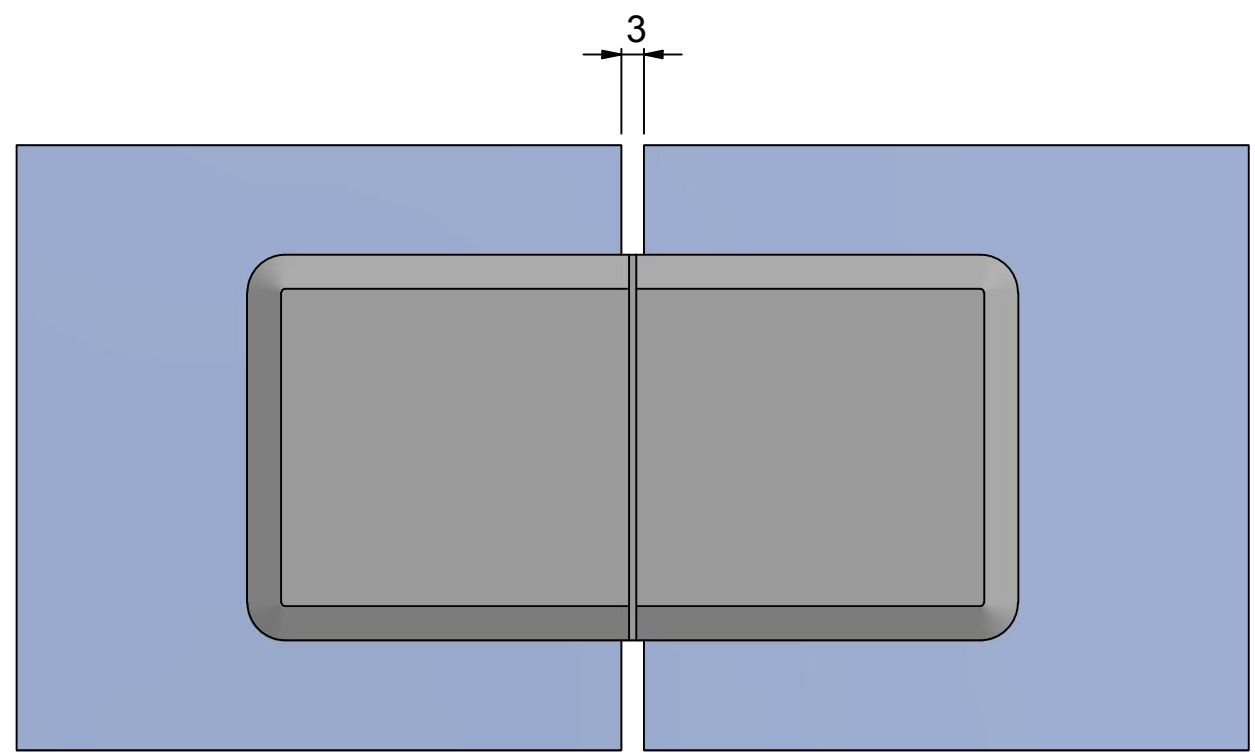

Table	
Item	Surface treatment
861636	Chrome plated
861637	Dull chrome plated

If glass thickness > 9 mm
remove these spacers