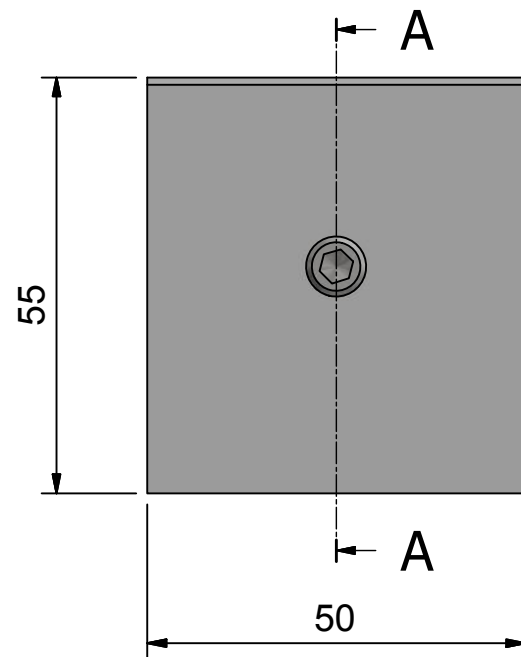

ROCA

For 6 - 10 mm glass
Hole in glass not required

2x set screws included.
For 6mm glass use long screw,
8-10mm glass use short.

A-A (1:1)

Ø5,5 THRU
✓ Ø10 X 90°

Glue or attach with screw