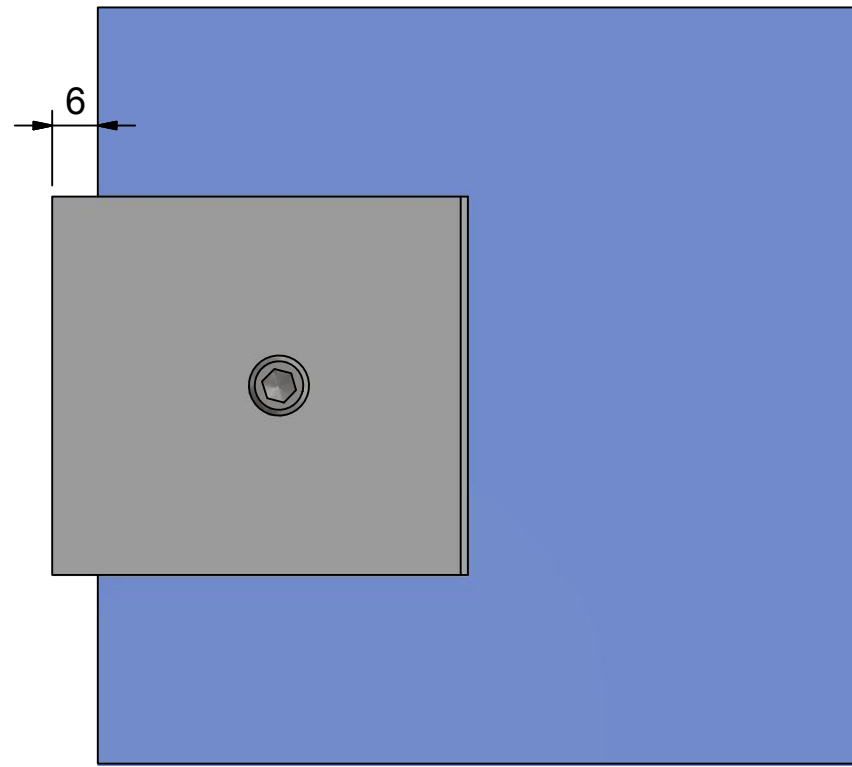

ROCA

For 6 - 10 mm glass
Hole in glass not required

2x set screws included.
For 6mm glass use long screw,
8-10mm glass use short.

A-A (1:1)

Ø5,5 THRU
✓ Ø10 X 90°

Glue or attach with screw