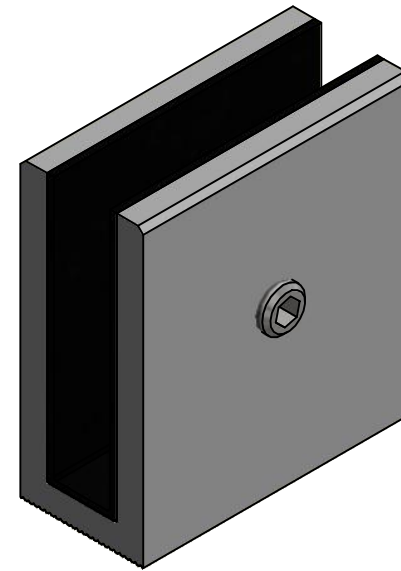

ROCA

For 6 - 10 mm glass
Hole in glass not required

2x set screws included.
For 6mm glass use long screw,
8-10mm glass use short.

A-A (1:1)

Ø5,5 THRU
✓ Ø10 X 90°

Glue or attach with screw