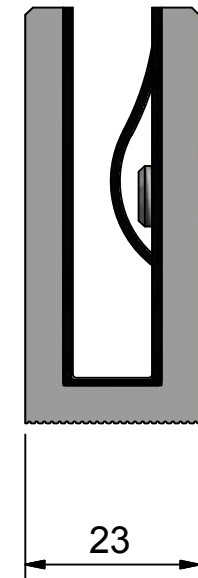

ROCA

For 6 - 10 mm glass
Hole in glass not required

2x set screws included.
For 6mm glass use long screw,
8-10mm glass use short.

A-A (1:1)

Ø5,5 THRU
✓ Ø10 X 90°

Glue or attach with screw