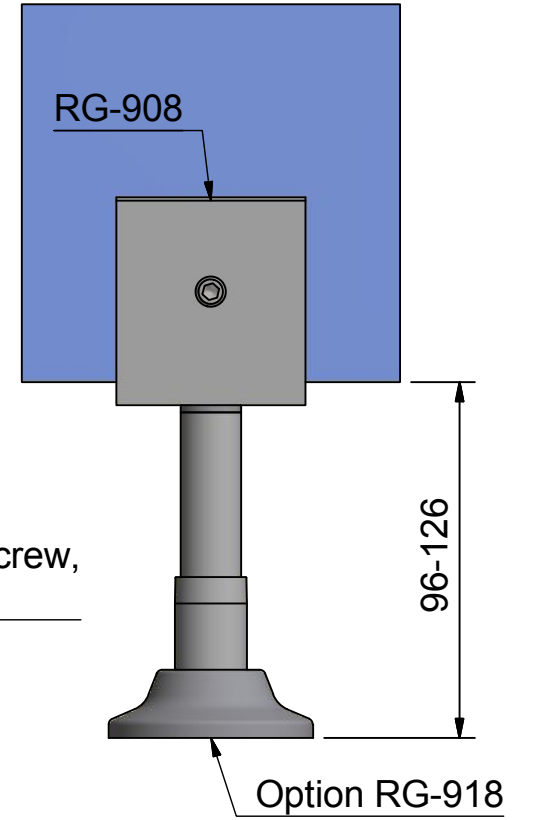

ROCA

For 6 - 10 mm glass
Hole in glass not required

2x set screws included.
For 6mm glass use long screw,
8-10mm glass use short.

A-A (1:1)

Ø5,5 THRU
✓ Ø10 X 90°

Glue or attach with screw