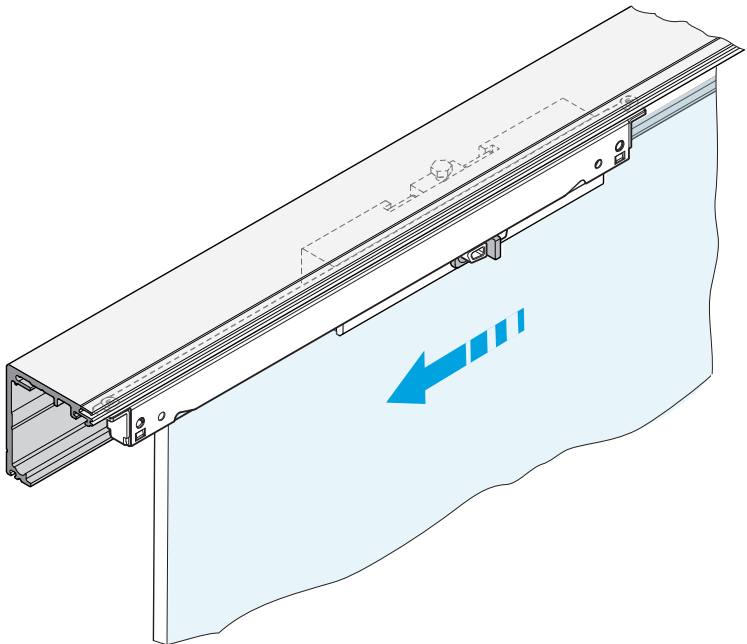

11

12

13

14

15

16

17

18

19

20

Optional: Fix panel glass. Profile RG-374
(side panel width = CW+70)

rocaindustry.com | info@rocaindustry.com