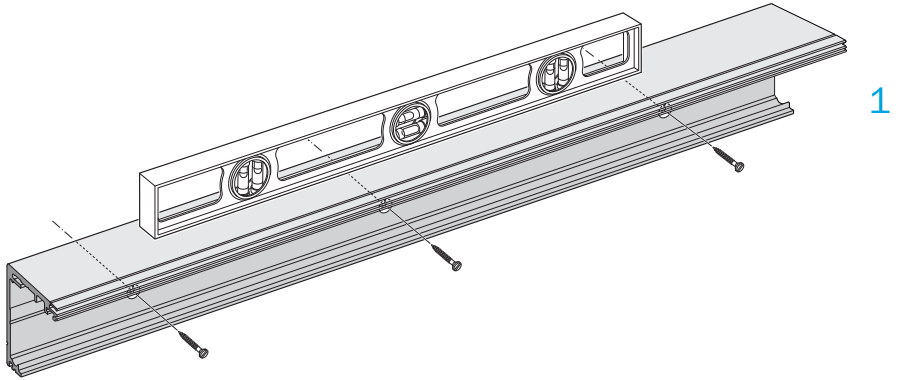

Table	
Glass	A (mm)
8	23
10	24
12	25

4

5

6

7

8

9

10

19

20

Optional: Fix panel glass. Profile RG-374
(side panel width = CW+70)

rocaindustry.com | info@rocaindustry.com