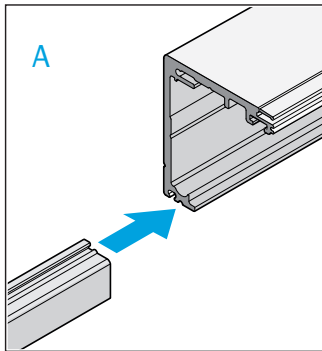

11

12

13

14

15

16

17

18

19

20

Optional: Fix panel glass. Profile RG-374
(side panel width = CW+70)

rocaindustry.com | info@rocaindustry.com