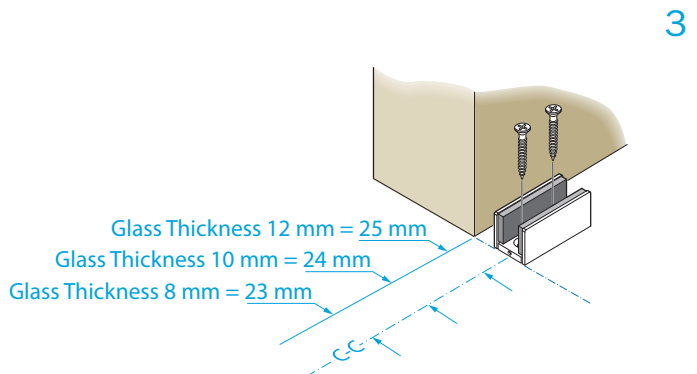

Table	
Glass	A (mm)
8	23
10	24
12	25

4

5

6

7

8

9

10

19

20

Optional: Fix panel glass. Profile RG-374
(side panel width = CW+70)

rocaindustry.com | info@rocaindustry.com