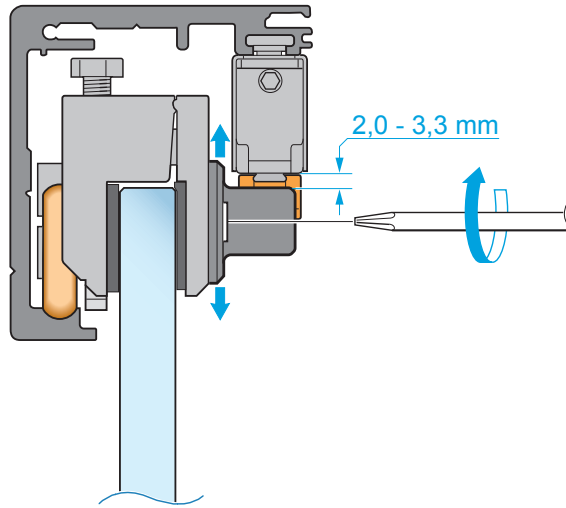

Table	
Glass	A (mm)
8	23
10	24
12	25

4

5

6

7

8

9

10

11

12

13

14

15

16

17

18

19

20

Optional: Fix panel glass. Profile RG-374
(side panel width = CW+70)

rocaindustry.com | info@rocaindustry.com