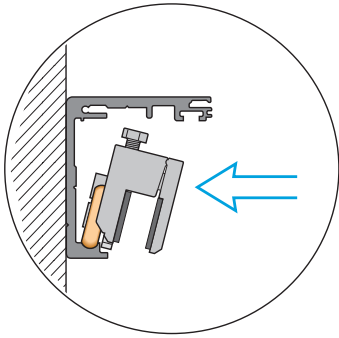

Table	
Glass	A (mm)
8	23
10	24
12	25

4

5

6

7

8

9

10

19

20

Optional: Fix panel glass. Profile RG-374
(side panel width = CW+70)

rocaindustry.com | info@rocaindustry.com