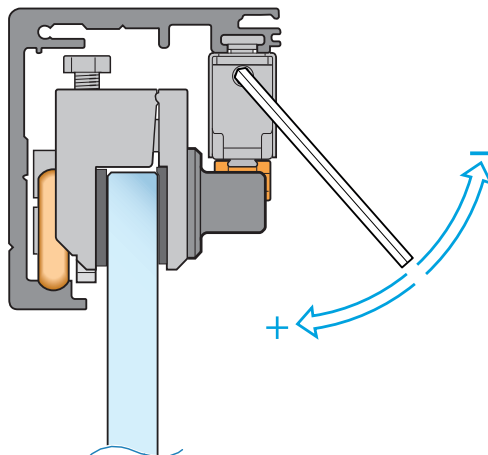

11

12

13

14

15

16

17

18

19

20

Optional: Fix panel glass. Profile RG-374
(side panel width = CW+70)

rocaindustry.com | info@rocaindustry.com