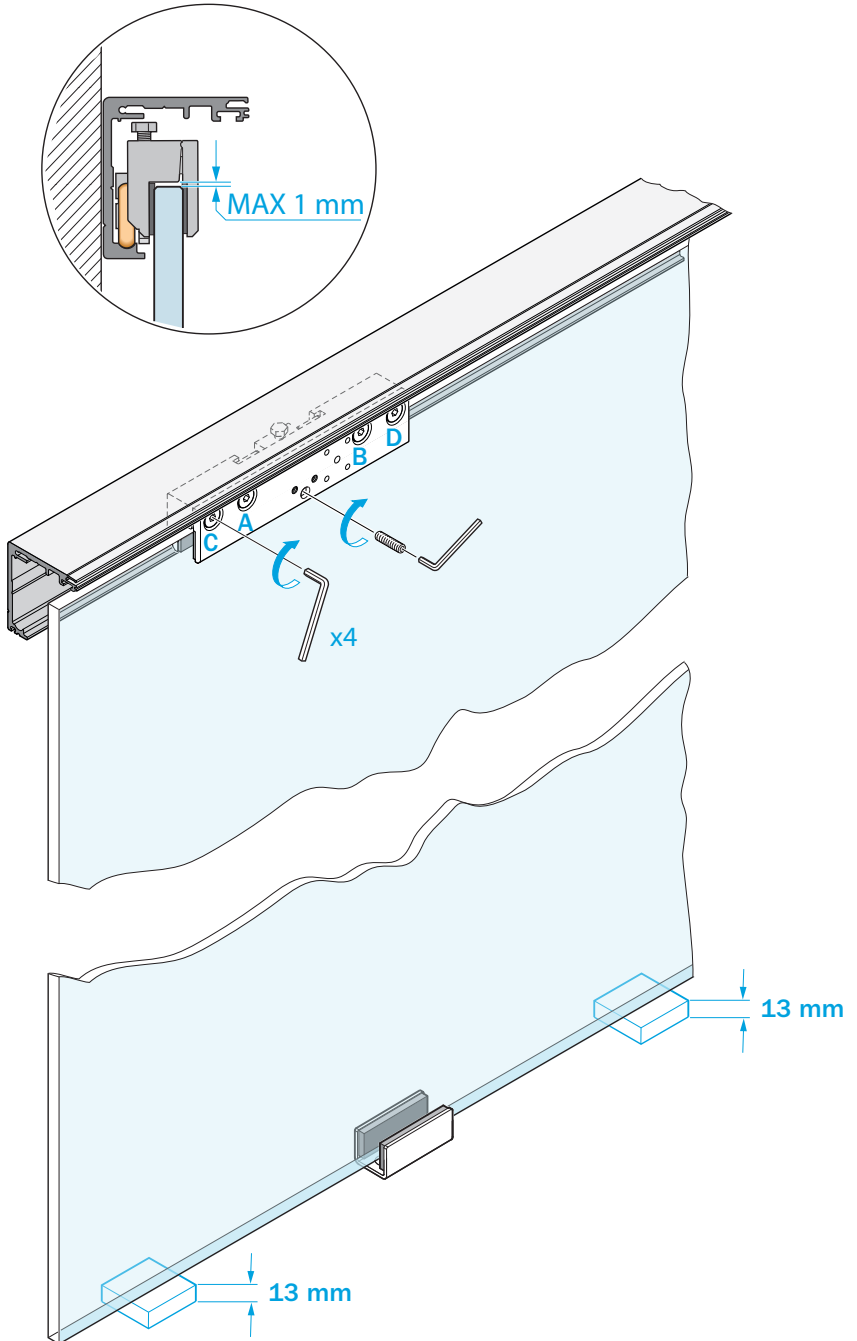

Table	
Glass	A (mm)
8	23
10	24
12	25

4

5

6

7

8

9

10

11

12

13

14

15

16

17

18

19

20

Optional: Fix panel glass. Profile RG-374
(side panel width = CW+70)

rocaindustry.com | info@rocaindustry.com