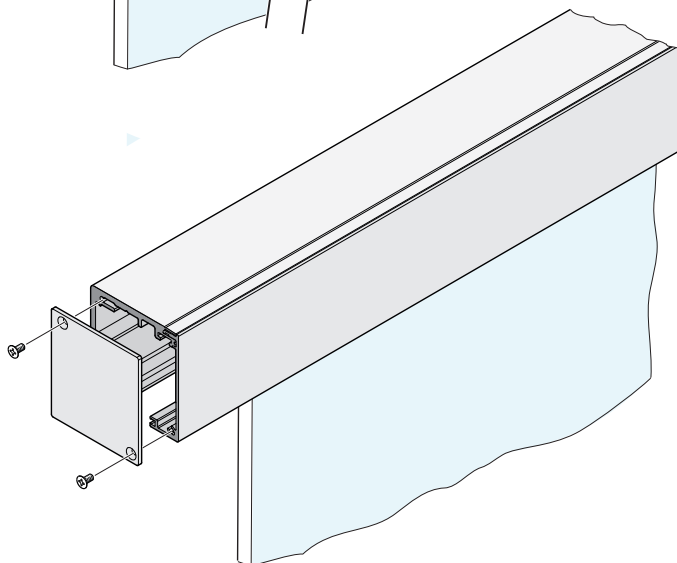

Table	
Glass	A (mm)
8	23
10	24
12	25

4

5

6

7

8

9

10

11

12

13

14

15

16

17

18

19

20

Optional: Fix panel glass. Profile RG-374
(side panel width = CW+70)

rocaindustry.com | info@rocaindustry.com