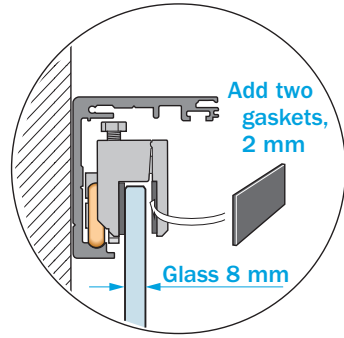

Table	
Glass	A (mm)
8	23
10	24
12	25

4

5

6

7

8

9

10

19

20

Optional: Fix panel glass. Profile RG-374
(side panel width = CW+70)

rocaindustry.com | info@rocaindustry.com