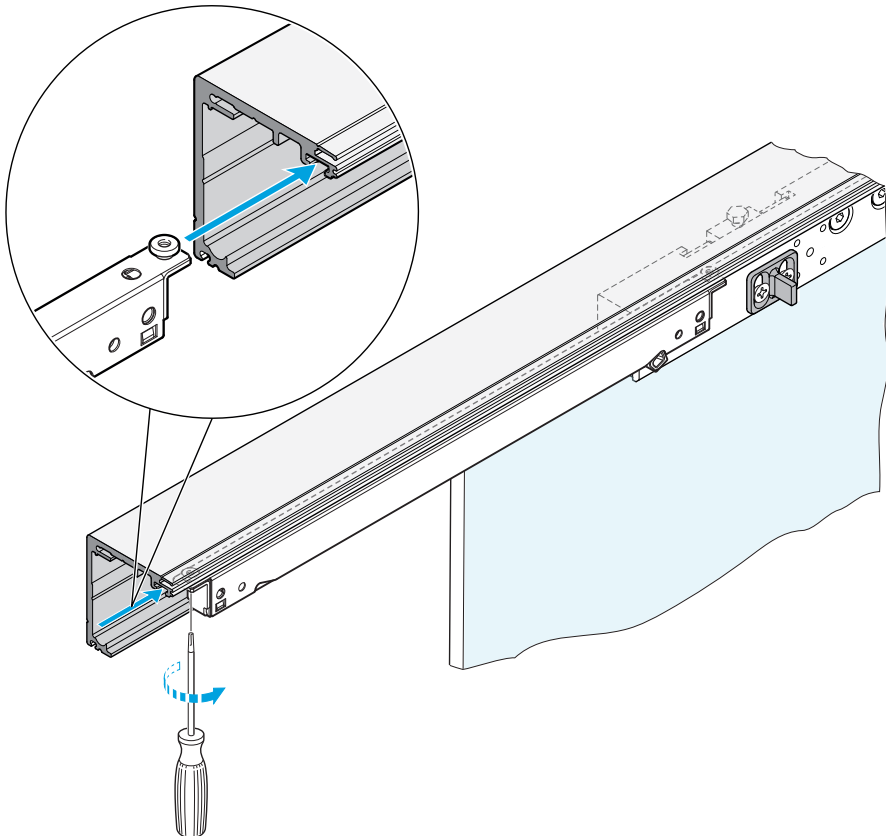

11

12

13

14

15

16

17

18

19

20

Optional: Fix panel glass. Profile RG-374
(side panel width = CW+70)

rocaindustry.com | info@rocaindustry.com