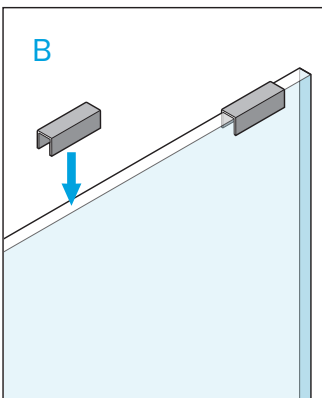

Table	
Glass	A (mm)
8	23
10	24
12	25

4

5

6

7

8

9

10

11

12

13

14

15

16

17

18

19

20

Optional: Fix panel glass. Profile RG-374
(side panel width = CW+70)

rocaindustry.com | info@rocaindustry.com