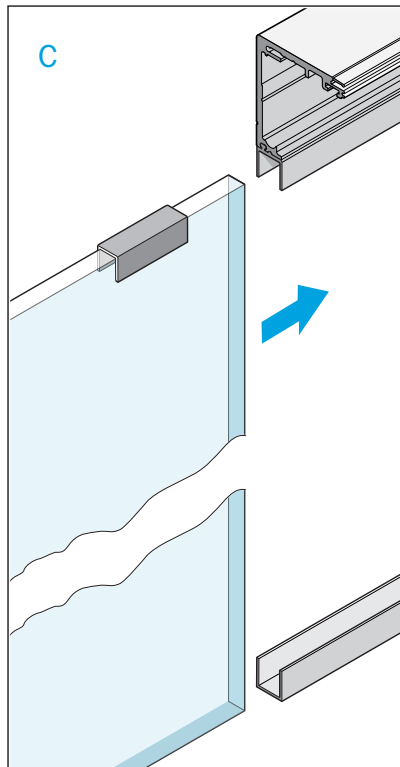

Table	
Glass	A (mm)
8	23
10	24
12	25

4

5

6

7

8

9

10

11

12

13

14

15

16

17

18

19

20

Optional: Fix panel glass. Profile RG-374
(side panel width = CW+70)

rocaindustry.com | info@rocaindustry.com