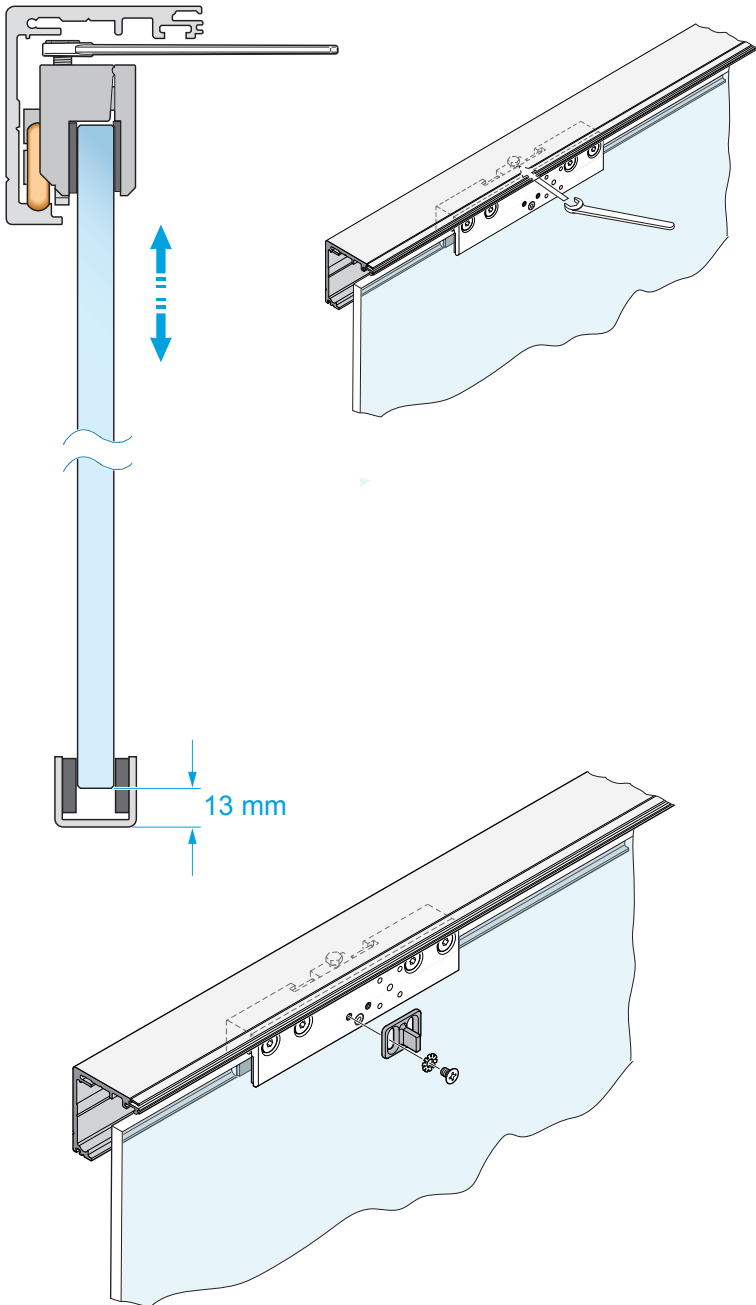

Table	
Glass	A (mm)
8	23
10	24
12	25

4

5

6

7

8

9

10

11

12

13

14

15

16

17

18

19

20

Optional: Fix panel glass. Profile RG-374
(side panel width = CW+70)

rocaindustry.com | info@rocaindustry.com