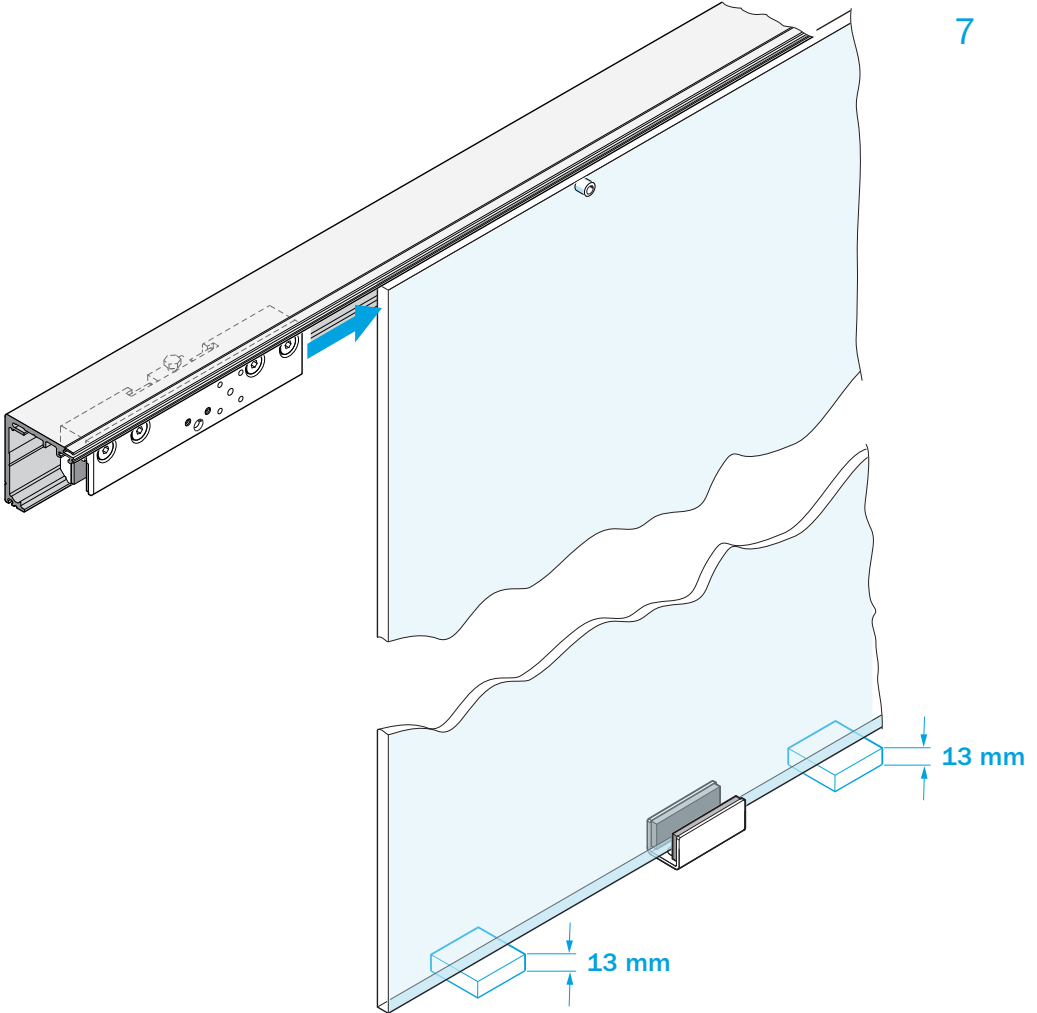

Table	
Glass	A (mm)
8	23
10	24
12	25

4

5

6

7

8

9

10

11

12

13

14

15

16

17

18

19

20

Optional: Fix panel glass. Profile RG-374
(side panel width = CW+70)

rocaindustry.com | info@rocaindustry.com