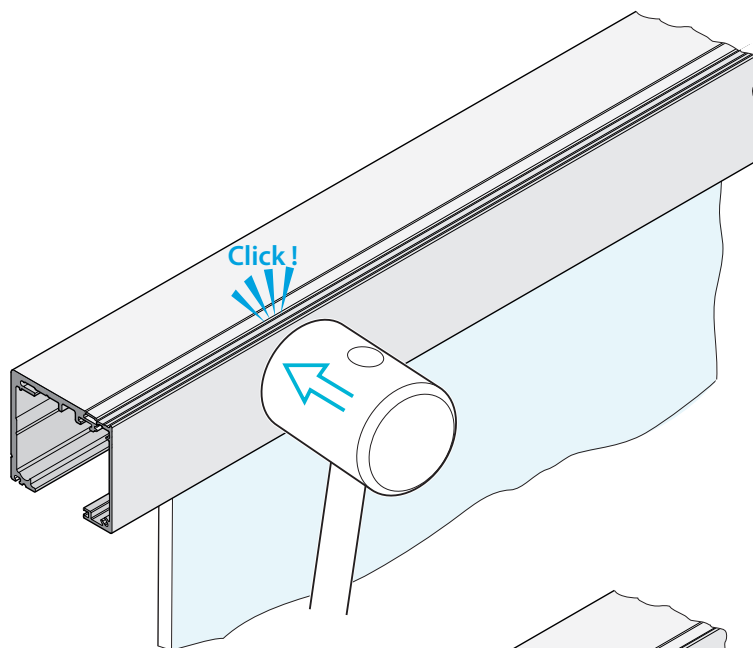

19

20

Optional: Fix panel glass. Profile RG-374
(side panel width = CW+70)

rocaindustry.com | info@rocaindustry.com