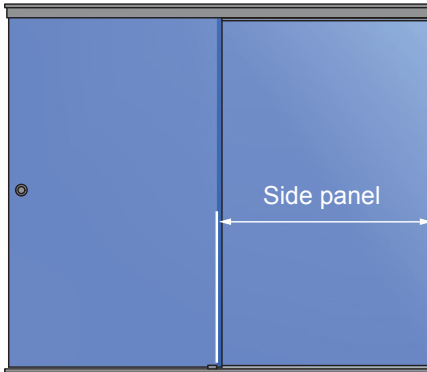

Table	
Glass	A (mm)
8	23
10	24
12	25

4

5

6

7

8

9

10

11

12

13

14

15

16

17

18

19

20

Optional: Fix panel glass. Profile RG-374
(side panel width = CW+70)

rocaindustry.com | info@rocaindustry.com