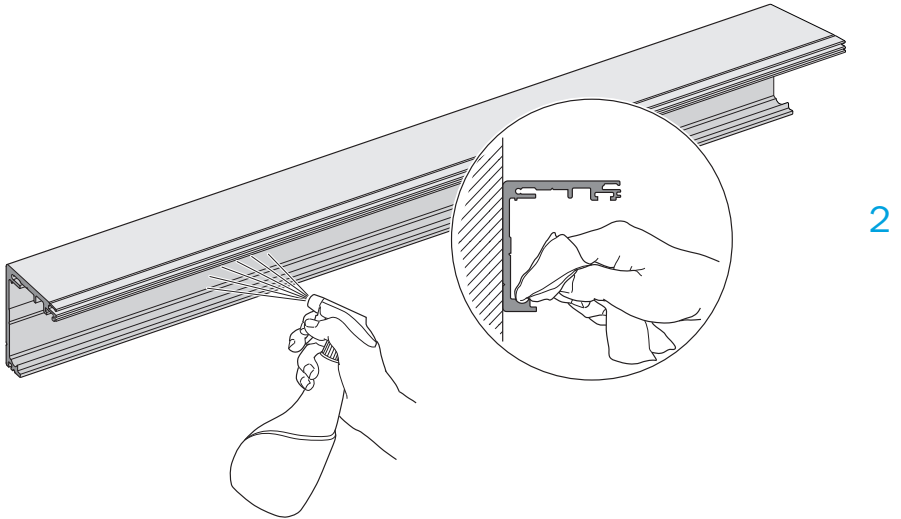

Table	
Glass	A (mm)
8	23
10	24
12	25

4

5

6

7

8

9

10

19

20

Optional: Fix panel glass. Profile RG-374
(side panel width = CW+70)

rocaindustry.com | info@rocaindustry.com