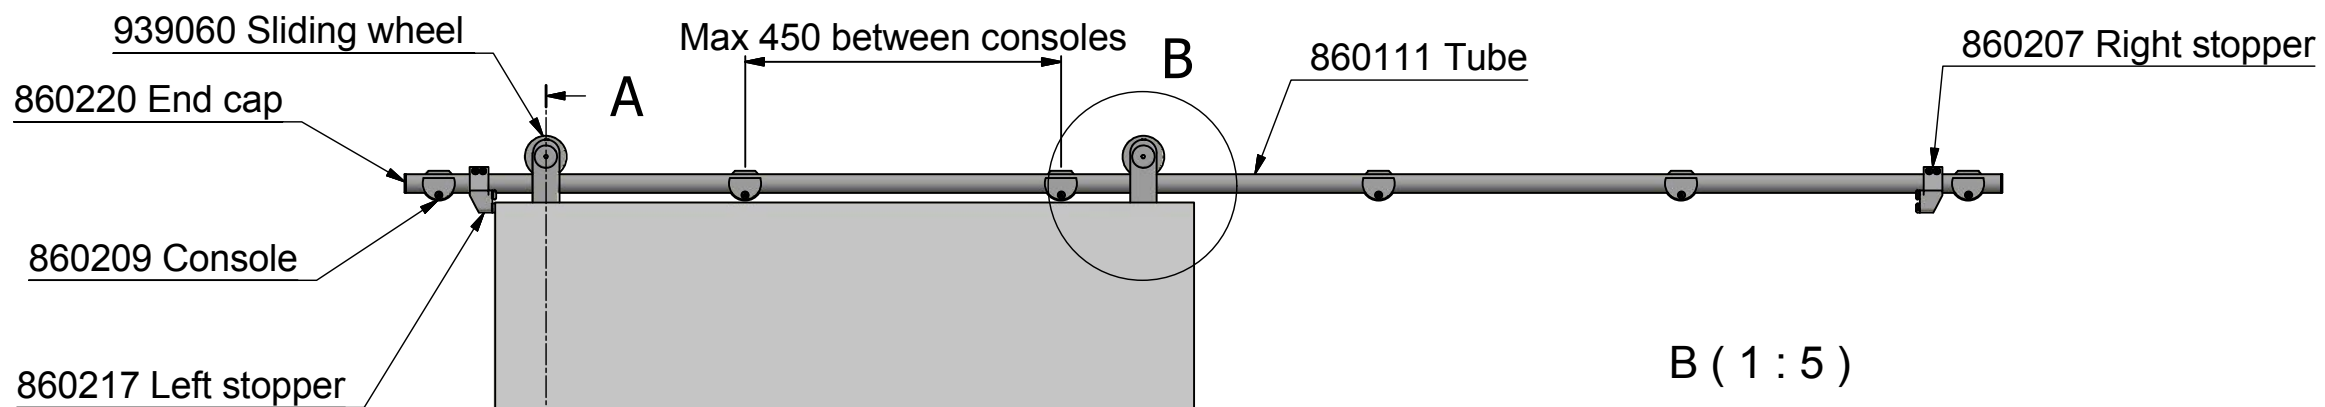

ROCA

Parts needed

Example of installation on a 40mm thick door.

Cut out in door

860222 Floor guide

TOP MOUNT

170608/AG

Sliding solution wooden door

939056