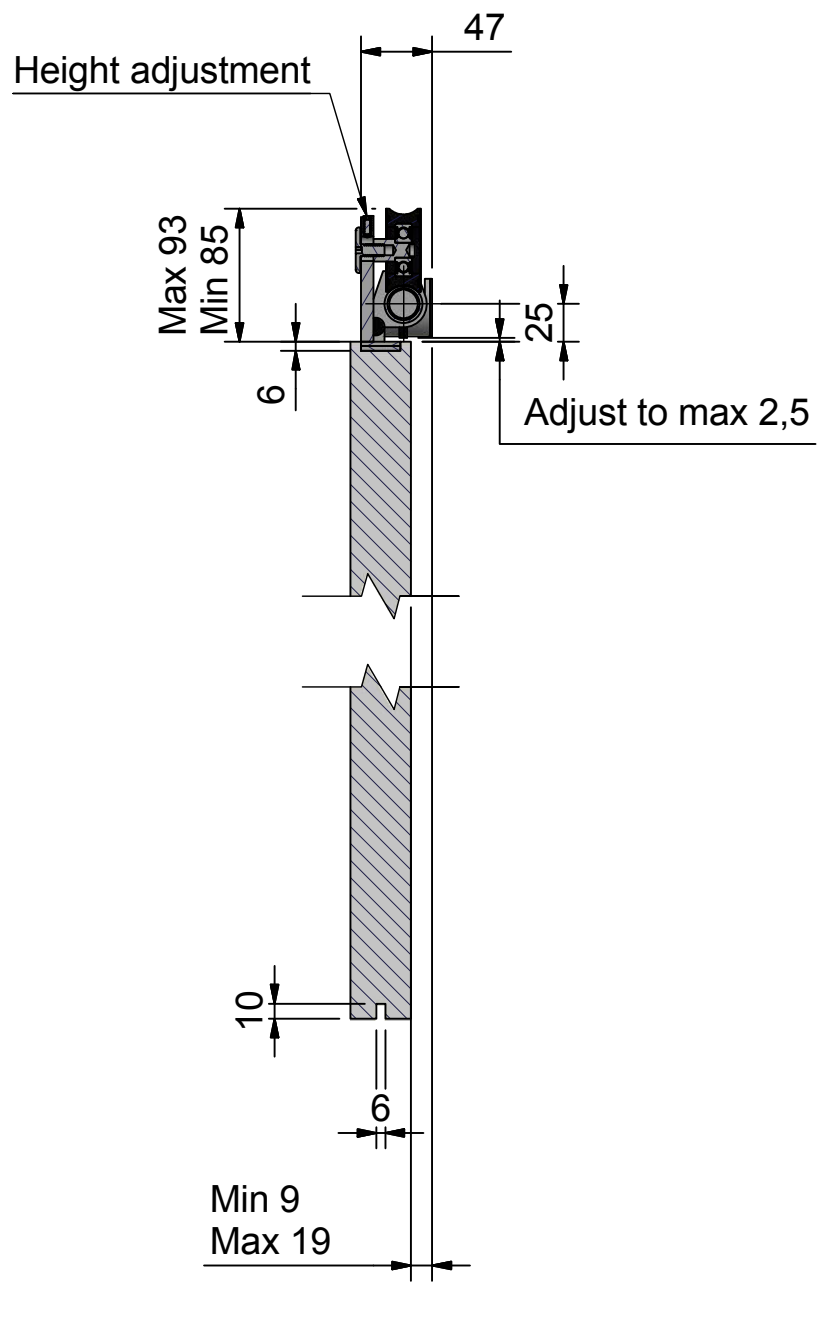

ROCA

Parts needed

Example of installation on a 40mm thick door.

Cut out in door

860222 Floor guide

TOP MOUNT

170608/AG

Sliding solution wooden door

939056