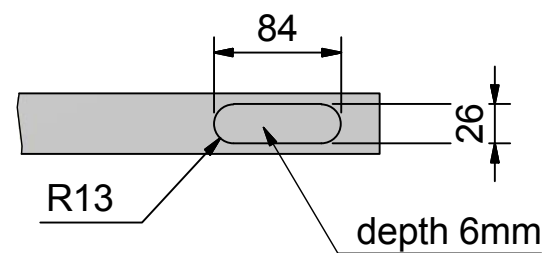

ROCA

Parts needed

Example of installation on a 40mm thick door.

Cut out in door

860222 Floor guide

TOP MOUNT

170608/AG

Sliding solution wooden door