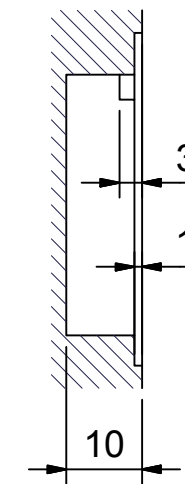

**ROCA**

Cut-out for flush mounted pull ring 421771.

Date	
Cut out	161026/LW
Name	
<b>Pull ring</b>	Item no.
	<b>421771</b>