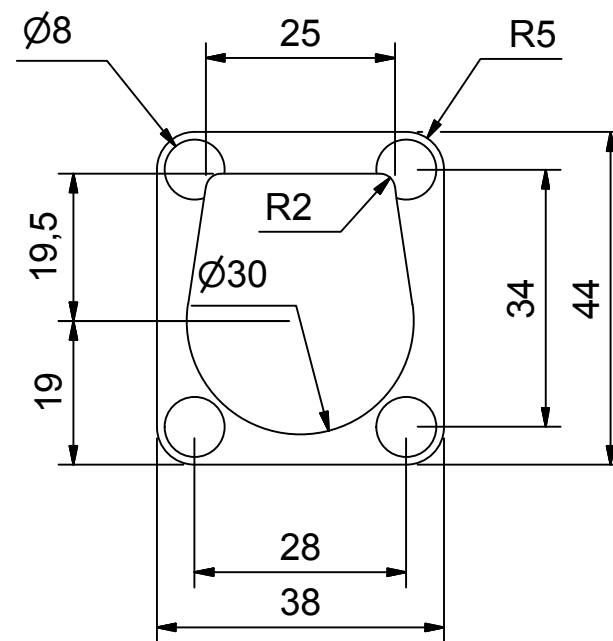

**ROCA**

Cut-out for flush mounted pull ring 421771.

Date	
Cut out	161026/LW
Name	
<b>Pull ring</b>	Item no.
	<b>421771</b>