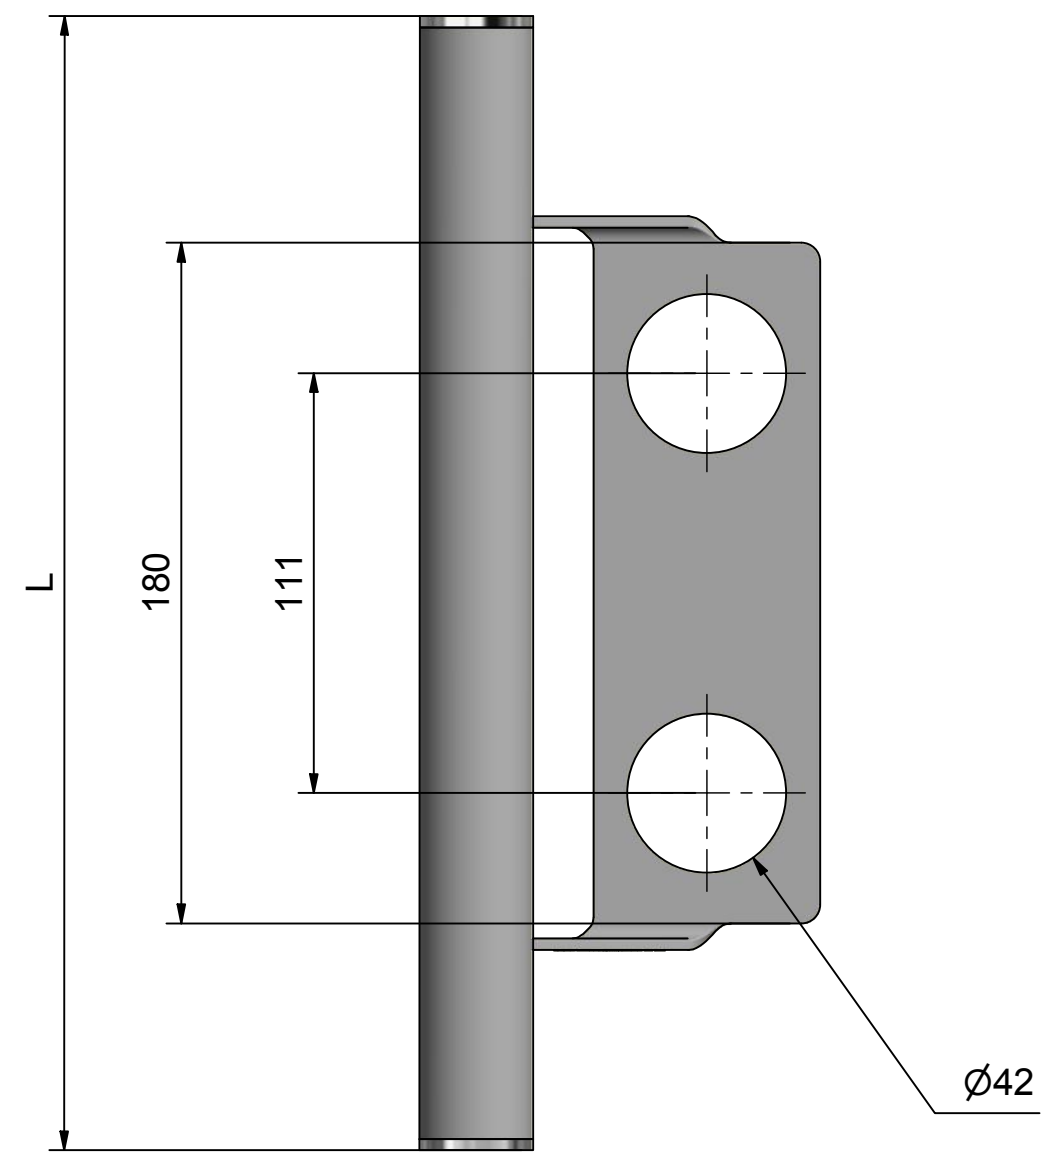

(1 : 2)

935860
SLUG 13L

935810,935840
SLUG 13

935865
SLUG 13C

Table			
Item no.	Material	Treatment	L=mm
935810	AISI304	Electro polished	300
935840	AISI304	Satin polished	300
935860	AISI304	Electro polished	400
935865	AISI304	Electro polished	194