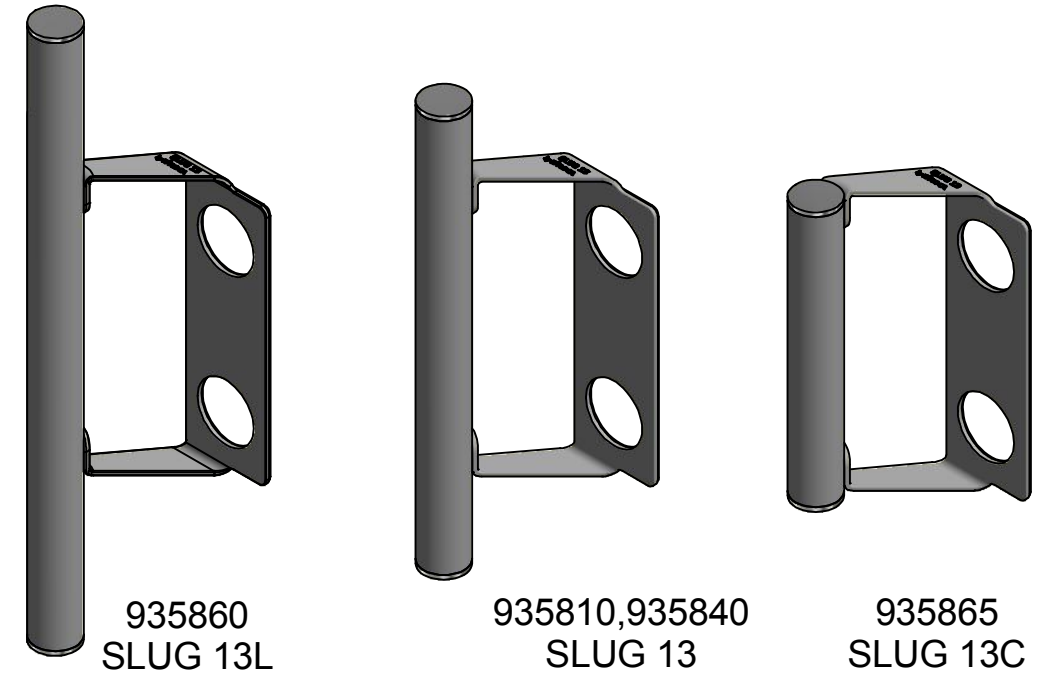

(1 : 2)

935860
SLUG 13L

935810,935840
SLUG 13

935865
SLUG 13C

Table			
Item no.	Material	Treatment	L=mm
935810	AISI304	Electro polished	300
935840	AISI304	Satin polished	300
935860	AISI304	Electro polished	400
935865	AISI304	Electro polished	194