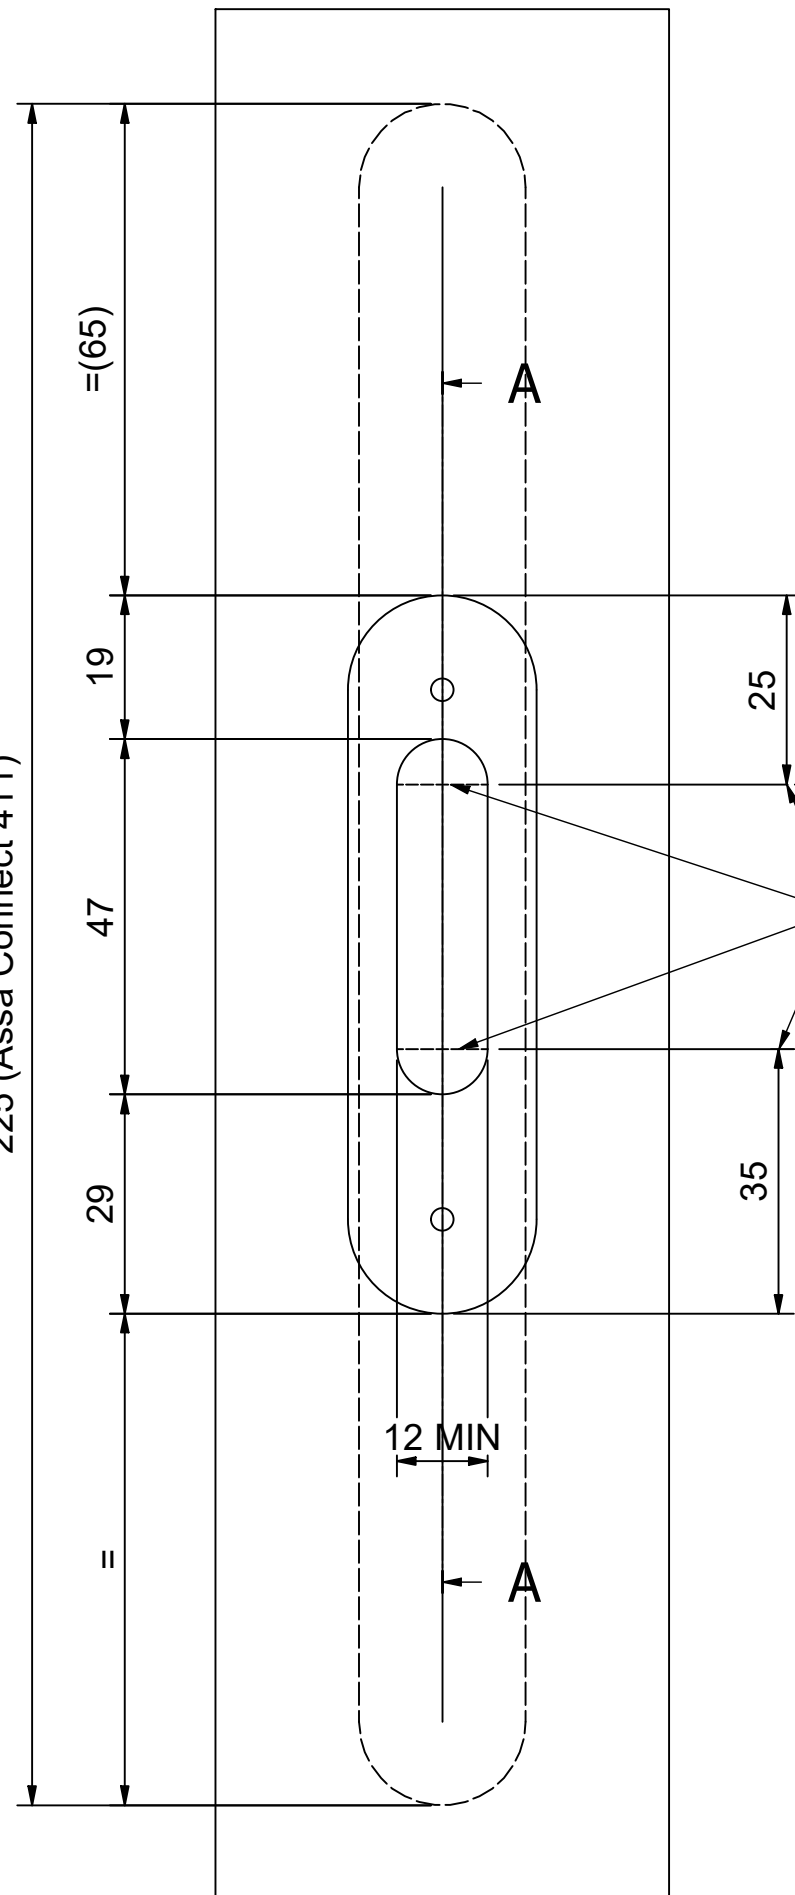

A-A (1:1)

225 (Assa Connect 411)

Alt. cut out with chisel

Satin	Date
Description	221104/AG
<b>Strike plate sliding door hack bolt 865500</b>	Item no.