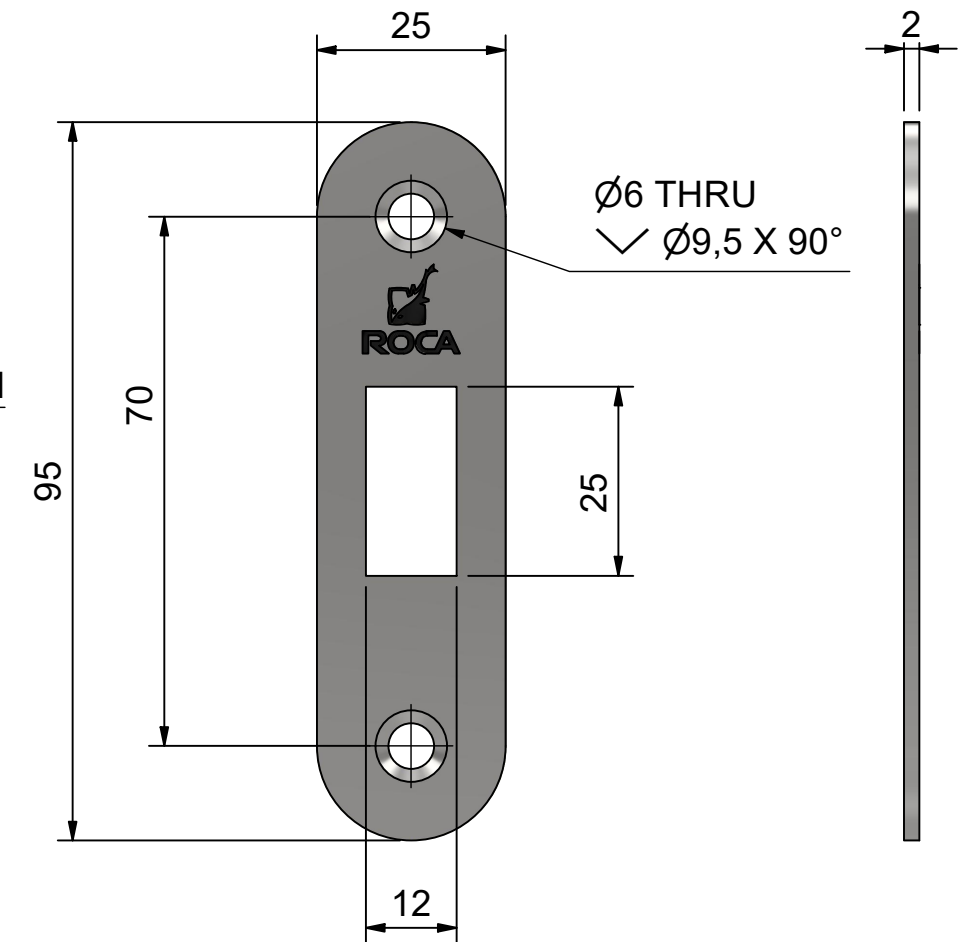

A-A (1:1)

225 (Assa Connect 411)

Alt. cut out with chisel

Satin	Date
Description	221104/AG
<b>Strike plate sliding door hack bolt 865500</b>	Item no.