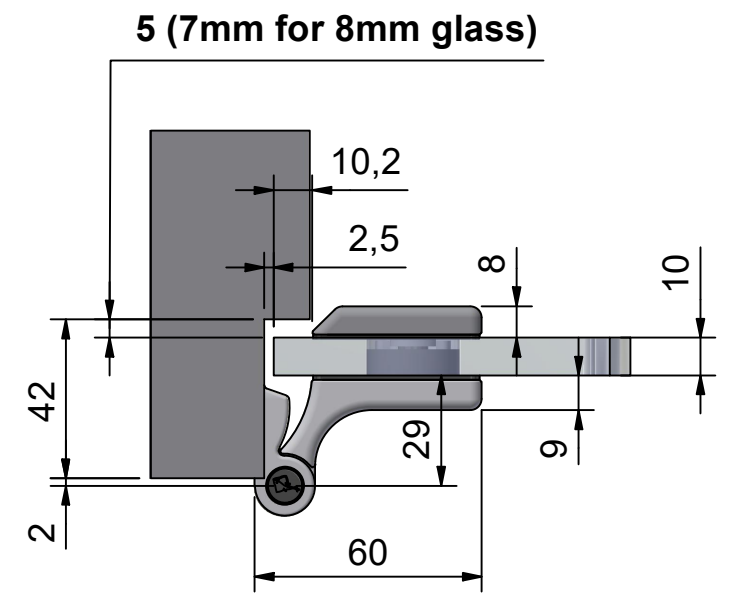

Glass 8 - 10 mm

Showing measures installed in a standard snap in wooden frame or in aluminum frame RG-580.