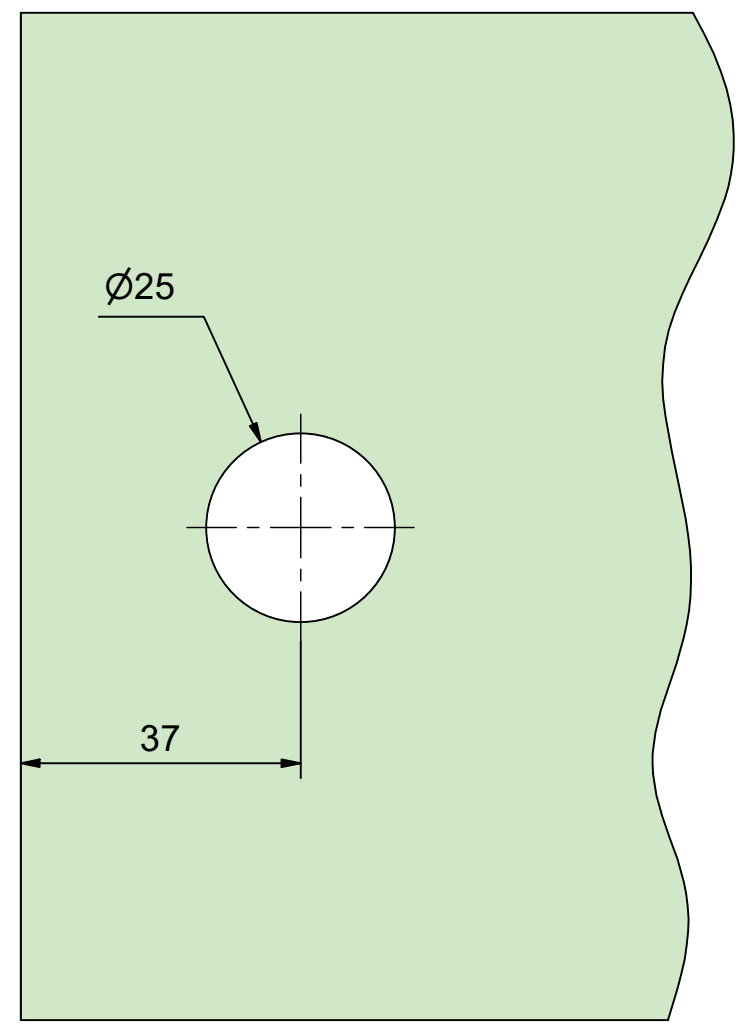

Glass 8 - 10 mm

Showing measures installed in a standard snap in wooden frame or in aluminum frame RG-580.