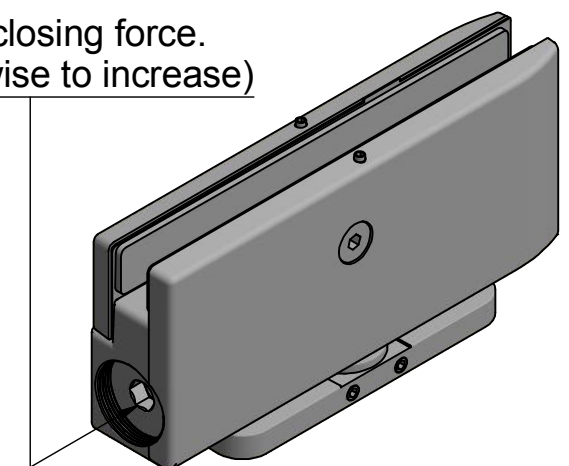

Adjustable closing force.  
(turn clockwise to increase)

Hydraulic door closer patches.  
For single or double action  
swing door with 90° hold open.  
Glass thickness 10-12,76mm  
Max door weight 80kg  
Max door width 1000mm  
Adjustable closing speed and  
force.