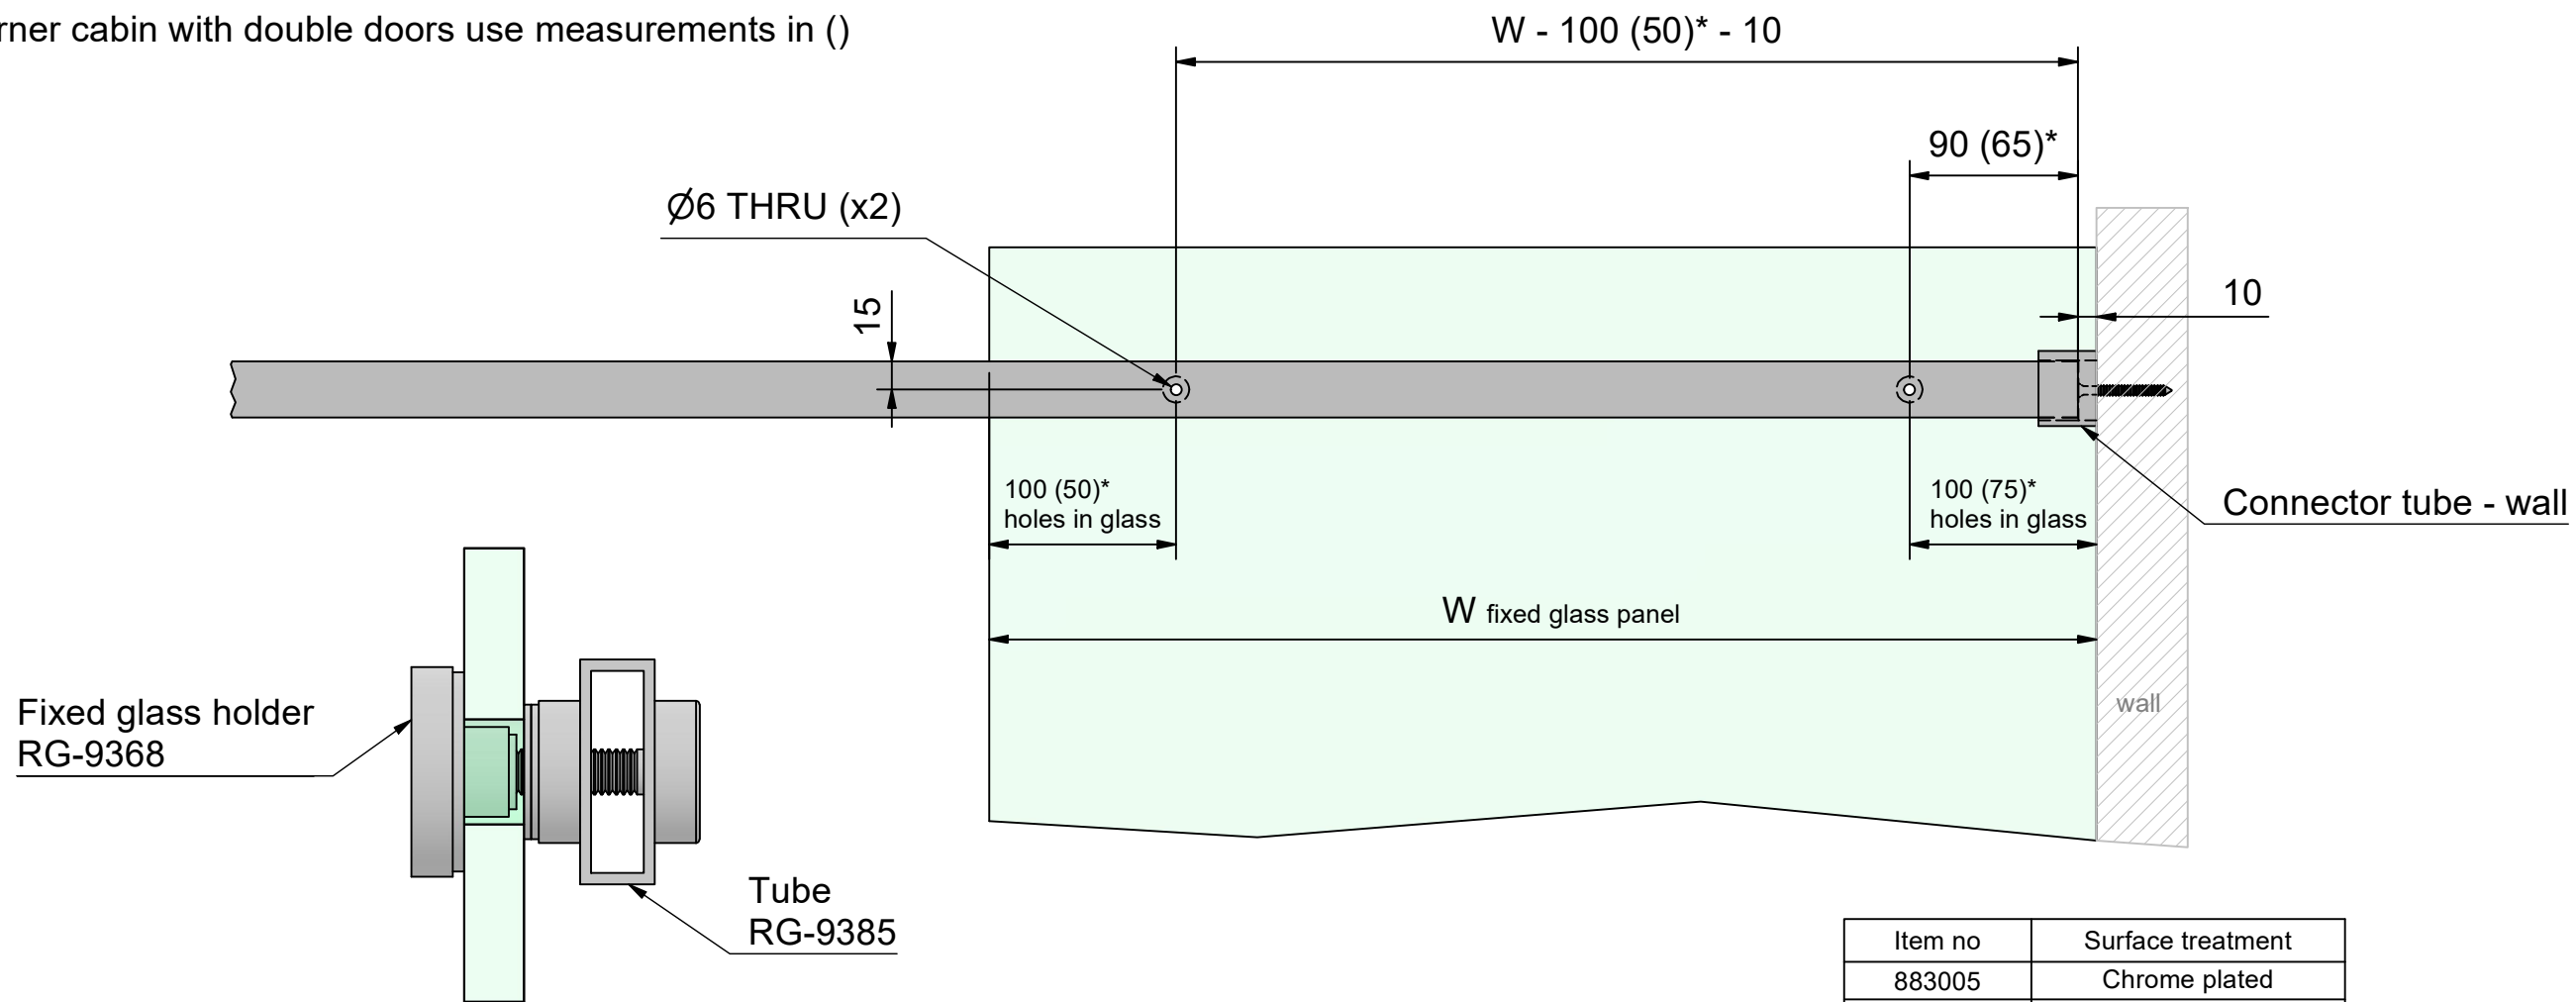

**Position of holes for RG-9368 Fixed glass holder**

For inline cabin and corner cabin with single doors

\* For corner cabin with double doors use measurements in ( )

Item no	Surface treatment
883005	Chrome plated
883006	Dull black
883007	Gold plated

Date  
V4 240611/AC

Description  
**Sliding door tube**

Item no.  
**RG-9385**