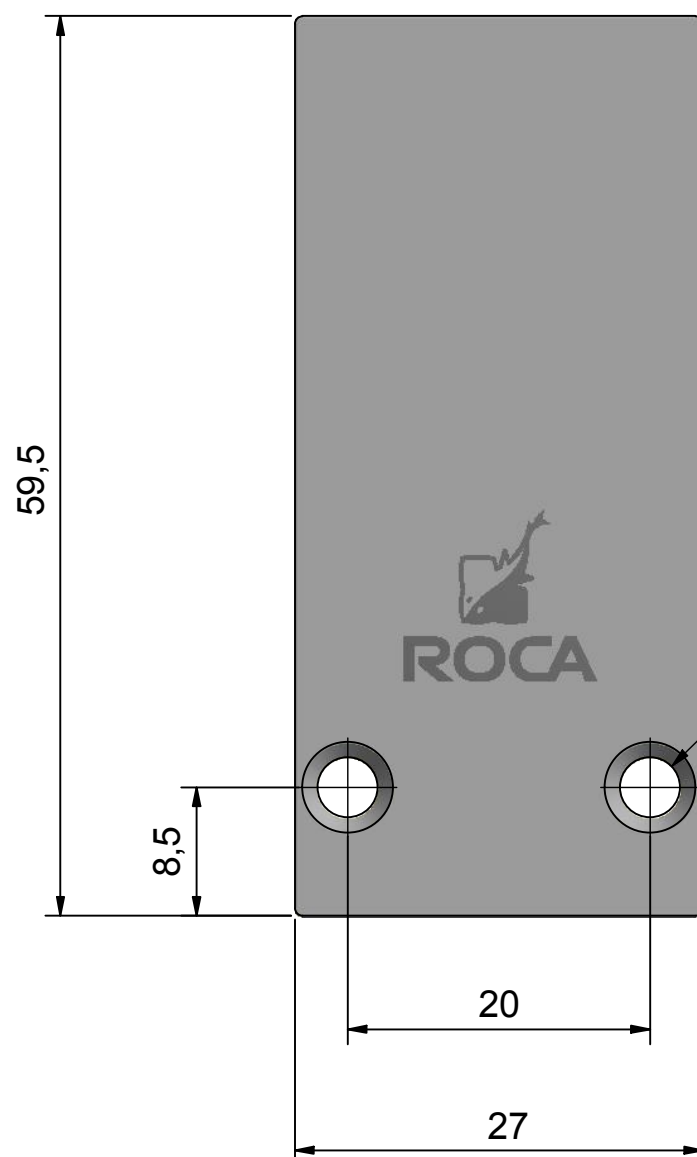

(2:1)

Ø3,2 THRU  
∨ Ø6 X 90°

2pcs Torx (T8) 2,9X9,5 included