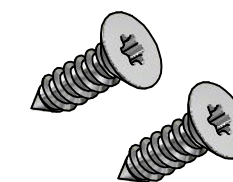

(2:1)

Ø3,2 THRU  
∨ Ø6 X 90°

2pcs Torx (T8) 2,9X9,5 included