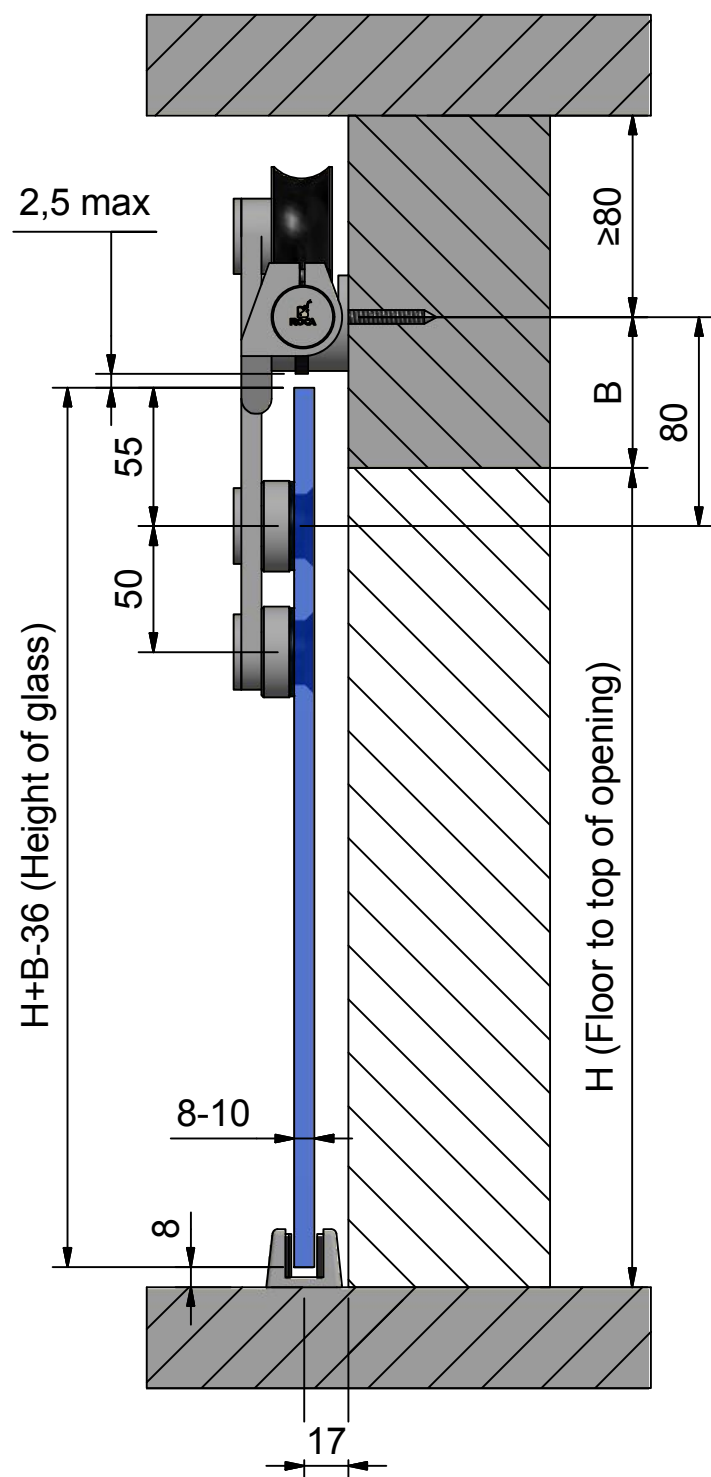

# Stainless - Wall to floor assembly

Rail length:	3000/6000
Clear opening width:	CW
Glass Door width:	CW+60
Entry width:	CW-120