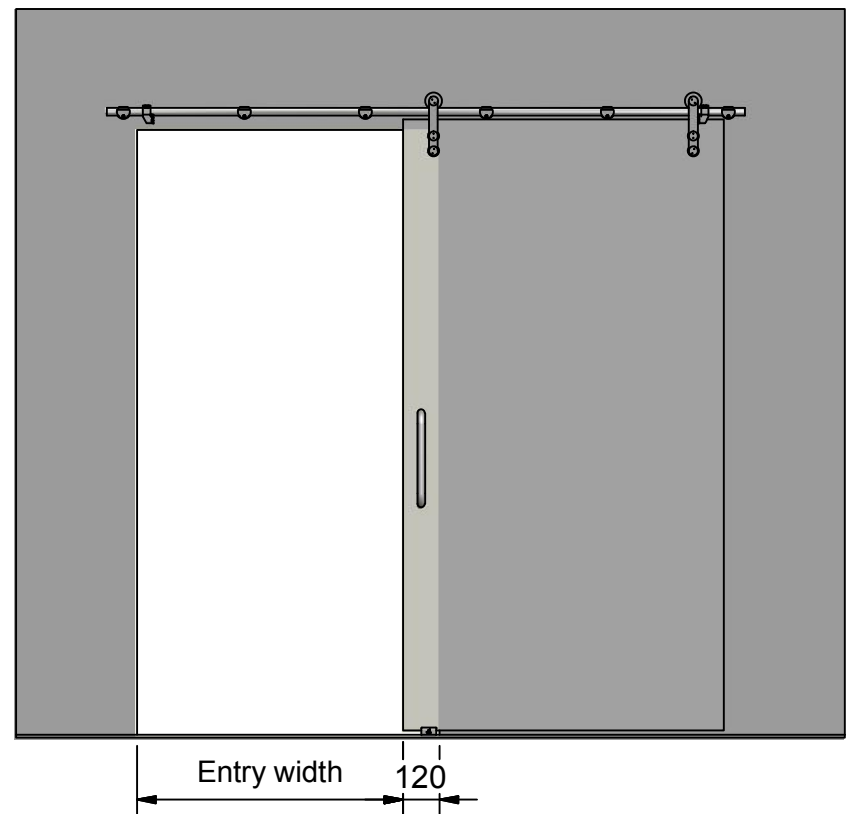

# Stainless - Wall to floor assembly

Rail length:	3000/6000
Clear opening width:	CW
Glass Door width:	CW+60
Entry width:	CW-120