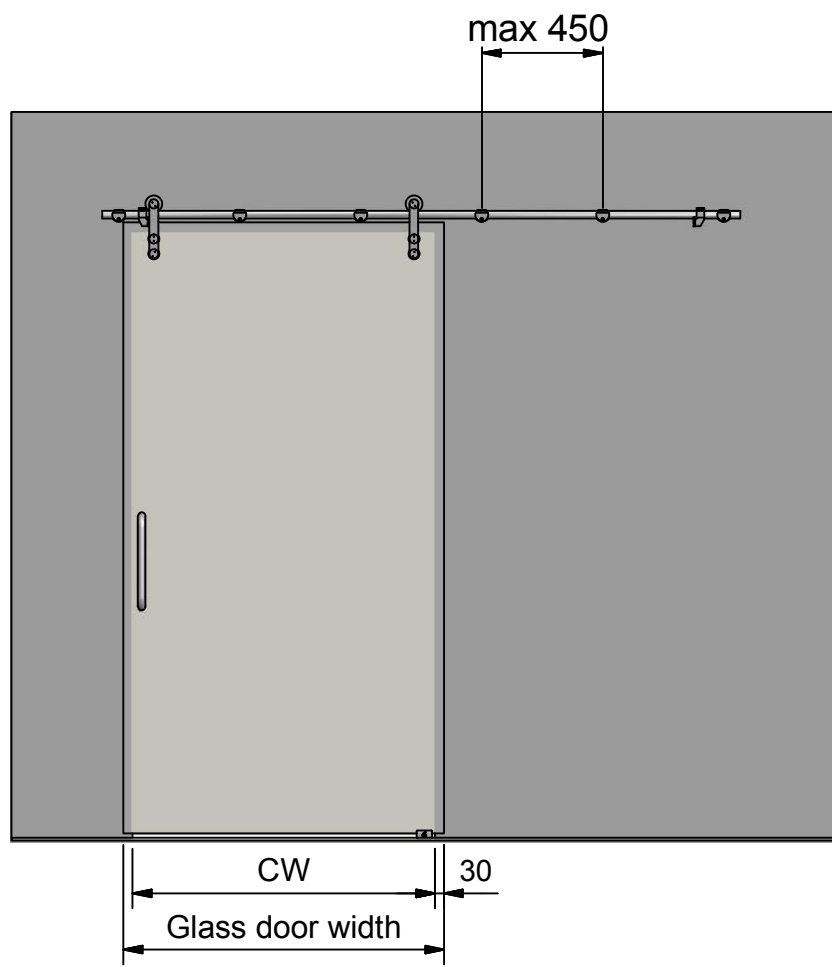

# Stainless - Wall to floor assembly

Rail length:	3000/6000
Clear opening width:	CW
Glass Door width:	CW+60
Entry width:	CW-120