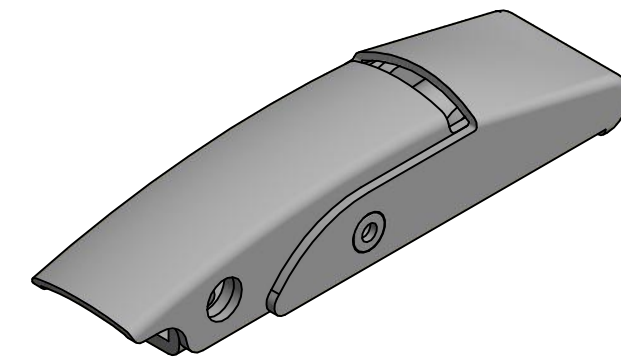

Electro polished

Satin

HBO Black

Table	
Item no.	Surface treatment
934151	Electro polished
934152	Satin
934471	HBO Black

ROCA®