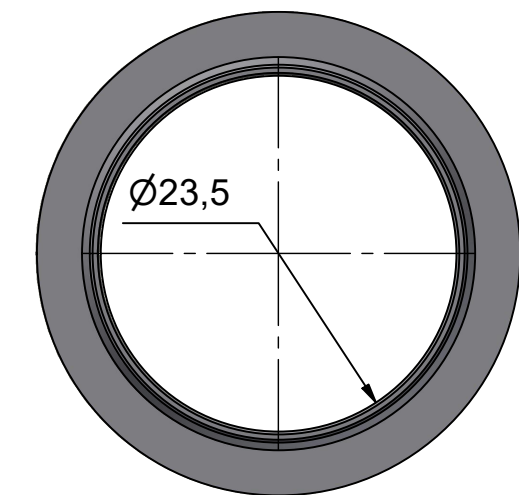

(1:1)

Item no.	Material	Treatment
421610	Brass	Chrome plated
421615	Brass	Polished

For wall thickness 13mm

(1:1)

Item no.	Material	Treatment
421611	Brass	Chrome plated
421616	Brass	Polished

For wall thickness 16mm

(1:1)

Item no.	Material	Treatment
421612	Brass	Chrome plated
421617	Brass	Polished

For wall thickness 19mm

**ROCA**