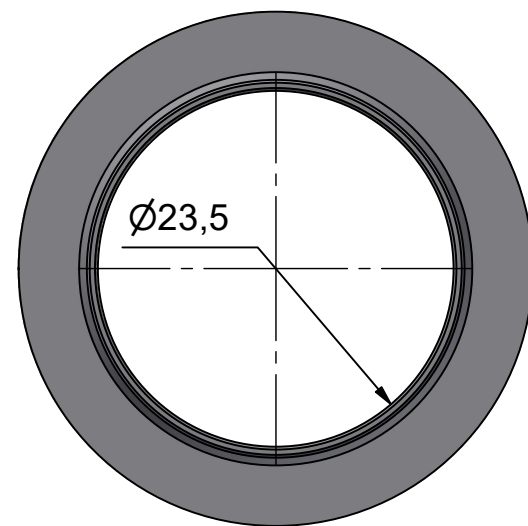

(1:1)

Item no.	Material	Treatment
421610	Brass	Chrome plated
421615	Brass	Polished

For wall thickness 13mm

(1:1)

Item no.	Material	Treatment
421611	Brass	Chrome plated
421616	Brass	Polished

For wall thickness 16mm

(1:1)

Item no.	Material	Treatment
421612	Brass	Chrome plated
421617	Brass	Polished

For wall thickness 19mm

**ROCA**