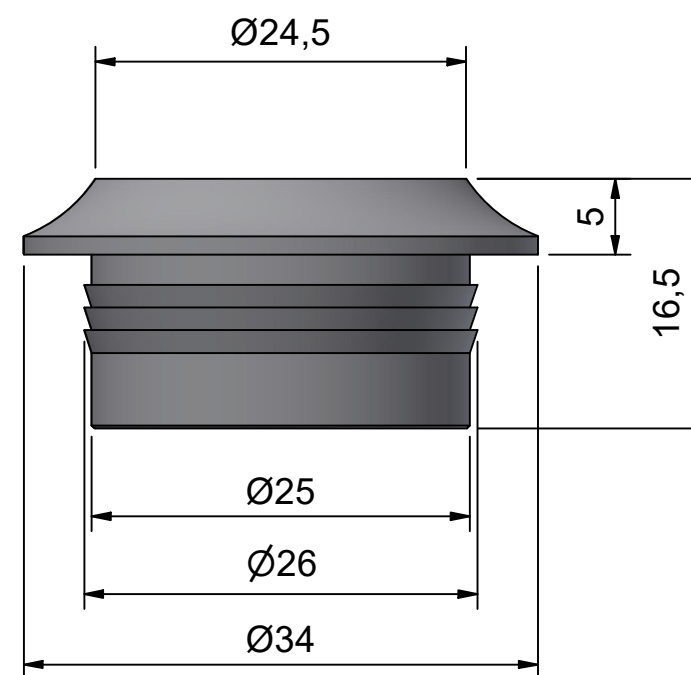

(1:1)

Item no.	Material	Treatment
421610	Brass	Chrome plated
421615	Brass	Polished

For wall thickness 13mm

(1:1)

Item no.	Material	Treatment
421611	Brass	Chrome plated
421616	Brass	Polished

For wall thickness 16mm

(1:1)

Item no.	Material	Treatment
421612	Brass	Chrome plated
421617	Brass	Polished

For wall thickness 19mm

**ROCA**