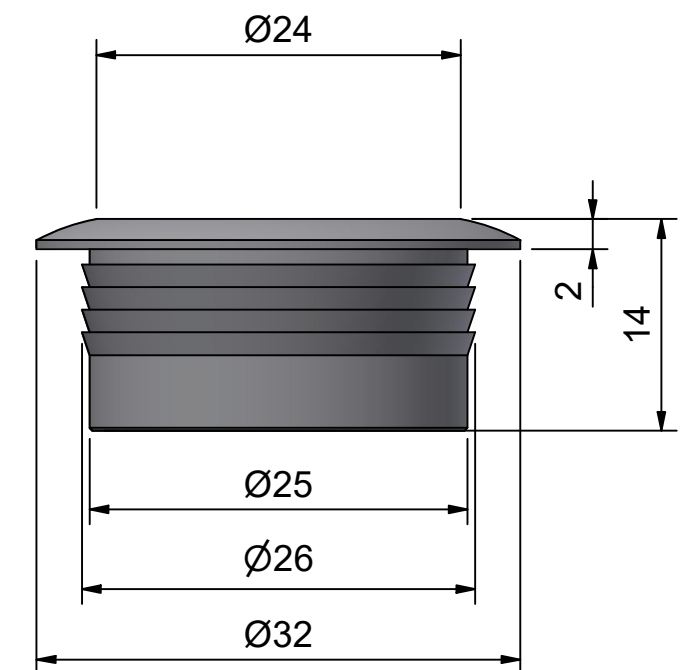

(1:1)

Item no.	Material	Treatment
421610	Brass	Chrome plated
421615	Brass	Polished

For wall thickness 13mm

(1:1)

Item no.	Material	Treatment
421611	Brass	Chrome plated
421616	Brass	Polished

For wall thickness 16mm

(1:1)

Item no.	Material	Treatment
421612	Brass	Chrome plated
421617	Brass	Polished

For wall thickness 19mm

**ROCA**