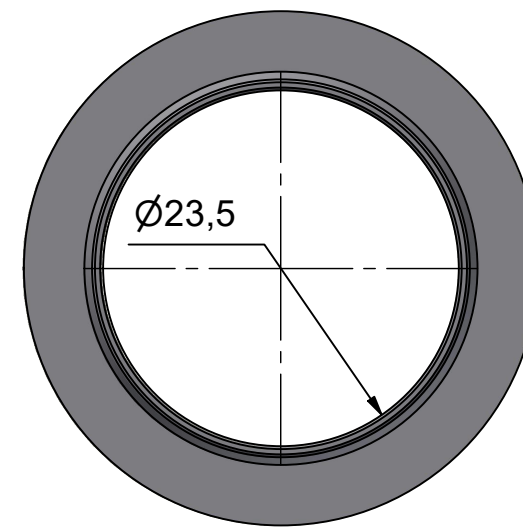

(1:1)

Item no.	Material	Treatment
421610	Brass	Chrome plated
421615	Brass	Polished

For wall thickness 13mm

(1:1)

Item no.	Material	Treatment
421611	Brass	Chrome plated
421616	Brass	Polished

For wall thickness 16mm

(1:1)

Item no.	Material	Treatment
421612	Brass	Chrome plated
421617	Brass	Polished

For wall thickness 19mm

**ROCA**