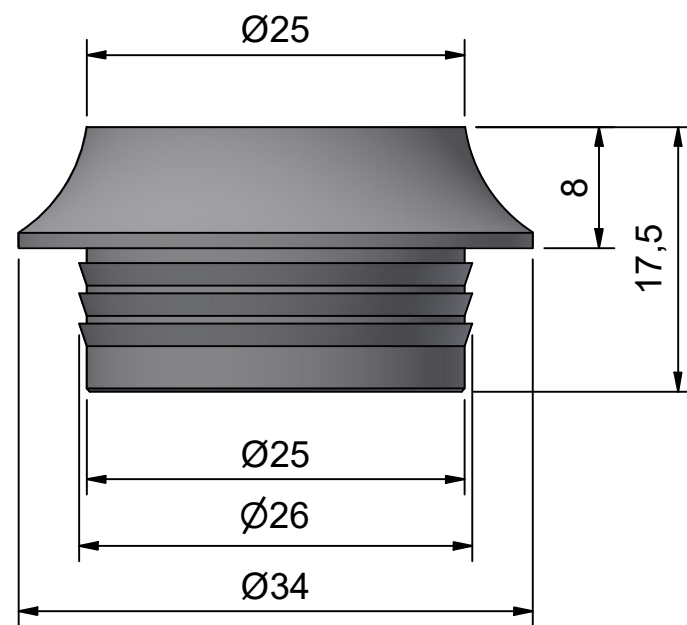

(1:1)

Item no.	Material	Treatment
421610	Brass	Chrome plated
421615	Brass	Polished

For wall thickness 13mm

(1:1)

Item no.	Material	Treatment
421611	Brass	Chrome plated
421616	Brass	Polished

For wall thickness 16mm

(1:1)

Item no.	Material	Treatment
421612	Brass	Chrome plated
421617	Brass	Polished

For wall thickness 19mm

**ROCA**