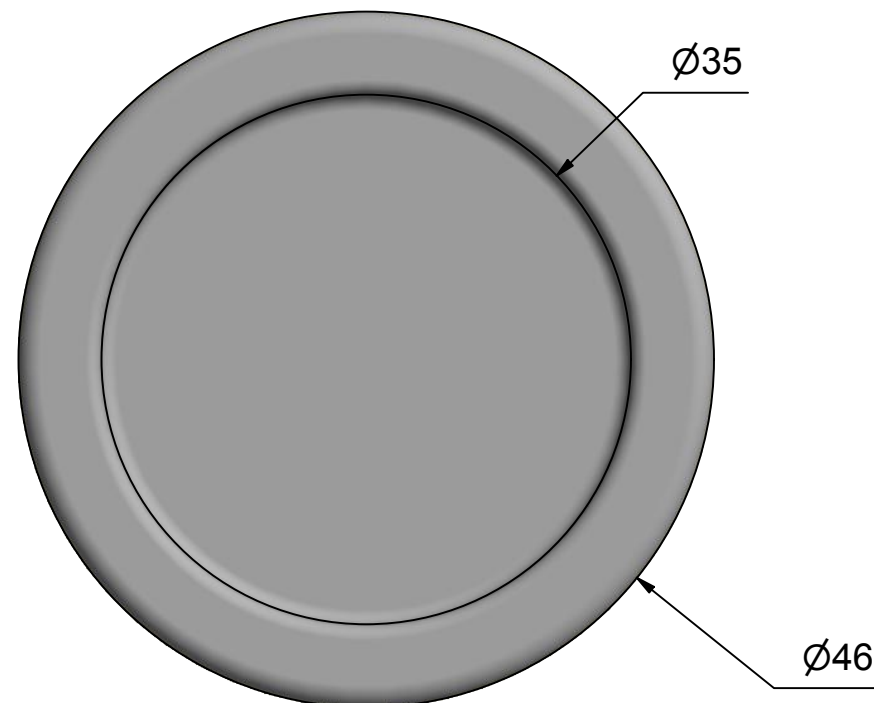

(2 : 1)

Table		
Item no.	Material	Treatment
930163	Zamac	Brass plated and laquered
930164	Zamac	Dull nickel plated
930165	Zamac	Chrome plated

Zamac	191113/HH
<small>Description</small> Sliding door bowl	<small>Date</small> 191113/HH <small>Item no.</small> See table