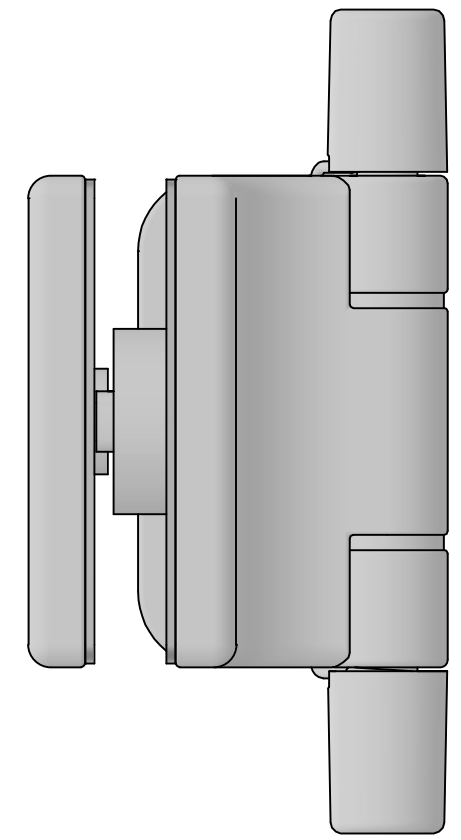

Glass 8 - 10 mm

Extra bushing included for door height adjustment.

Ø5,3 THRU
∠ Ø10 X 90°