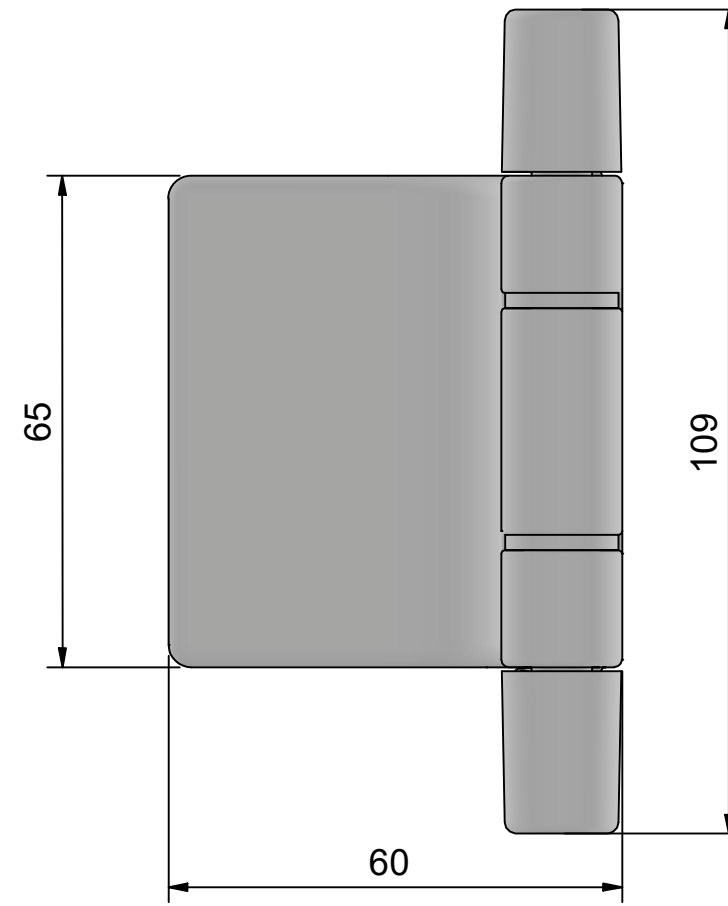

Glass 8 - 10 mm

Extra bushing included for door height adjustment.

Ø5,3 THRU
∠ Ø10 X 90°