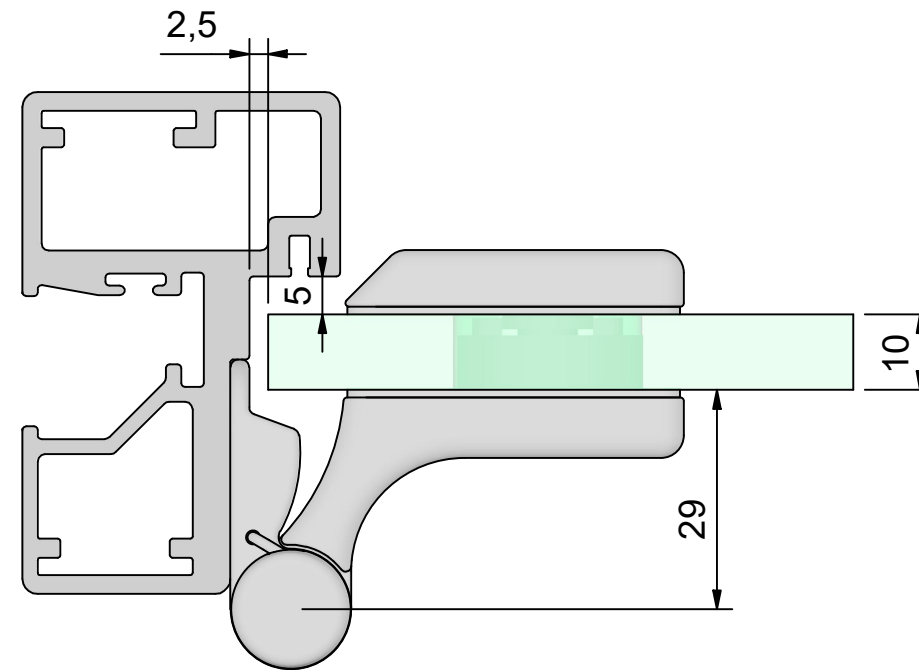

Glass 8 - 10 mm

Extra bushing included for door height adjustment.

Ø5,3 THRU
∠ Ø10 X 90°