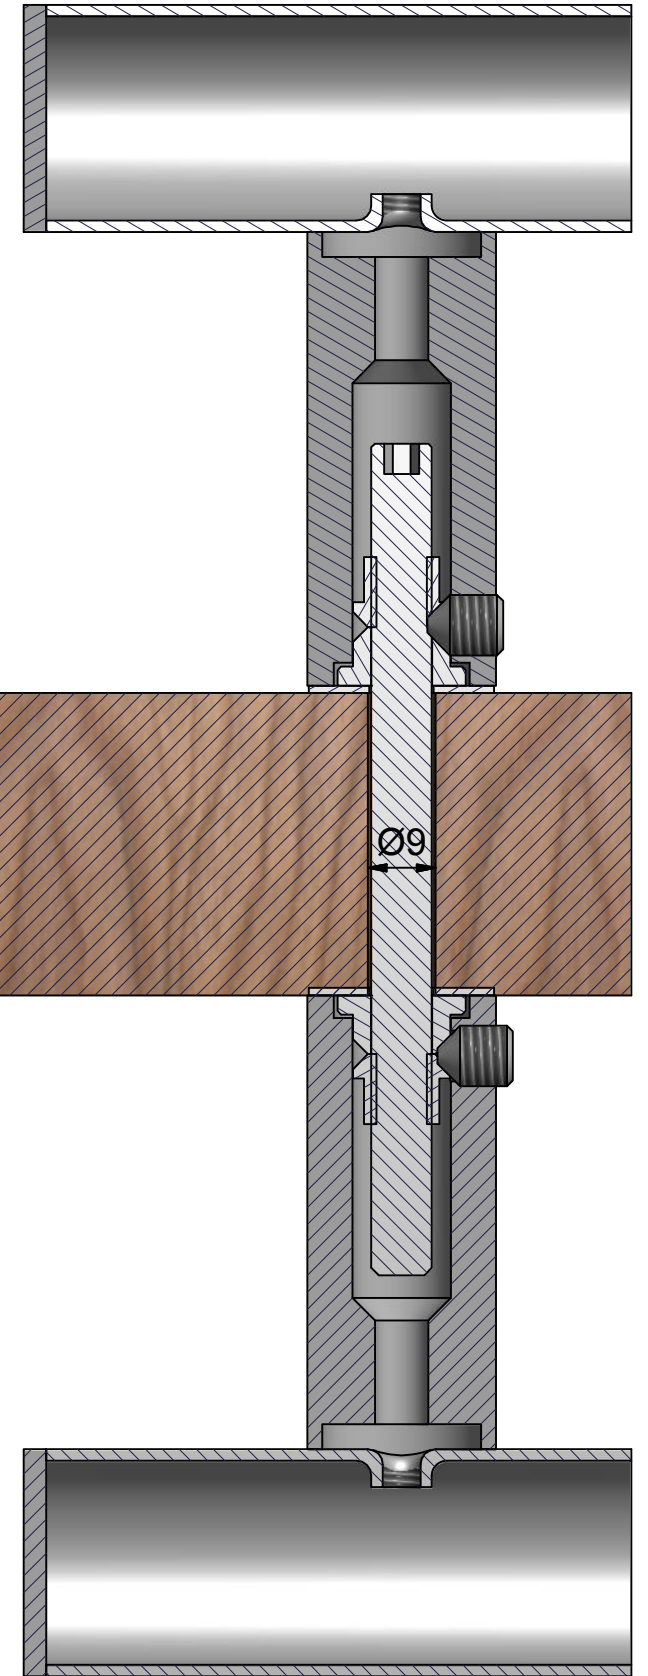

Steel/ PVC profiles

Screw
932021
932043

Wooden doors

Screw
932020
932034
932035
932053
932054
932055

A-A (1:1)

Aluminum profiles

Screw
932020
932034
932035
932053
932054
932055

Fixing set for inside/outside mounting (932092)

Fixing set for glass door:
932087
932088
932089