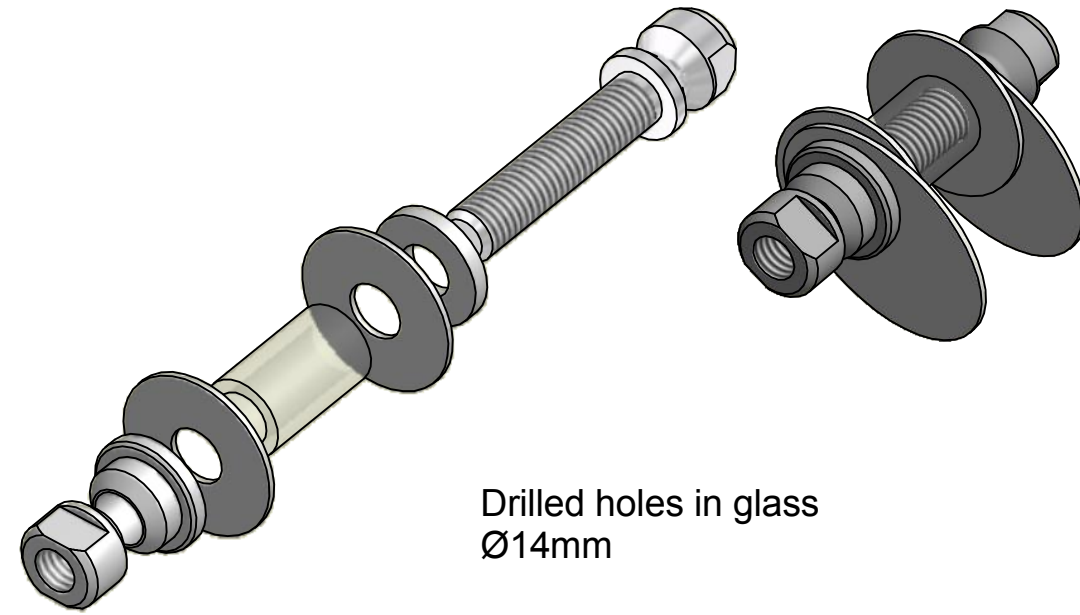

ROCA

Attachment set for glass
932087
932088
932089

Drilled holes in glass
Ø14mm

L110mm
For door thickness 8 - 75mm

Attachment set for glass and metal doors
932092

Note: The chamfers small point to each other.