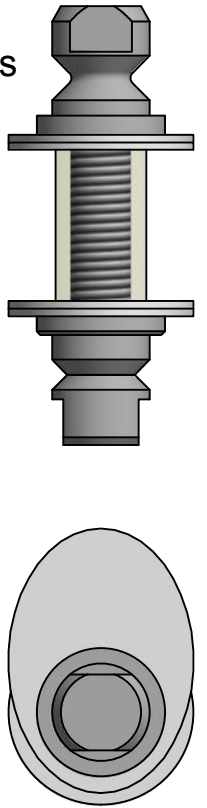

ROCA

Attachment set for glass
932087
932088
932089

Drilled holes in glass
Ø14mm

L110mm
For door thickness 8 - 75mm

Attachment set for glass and metal doors
932092

Note: The chamfers small point to each other.