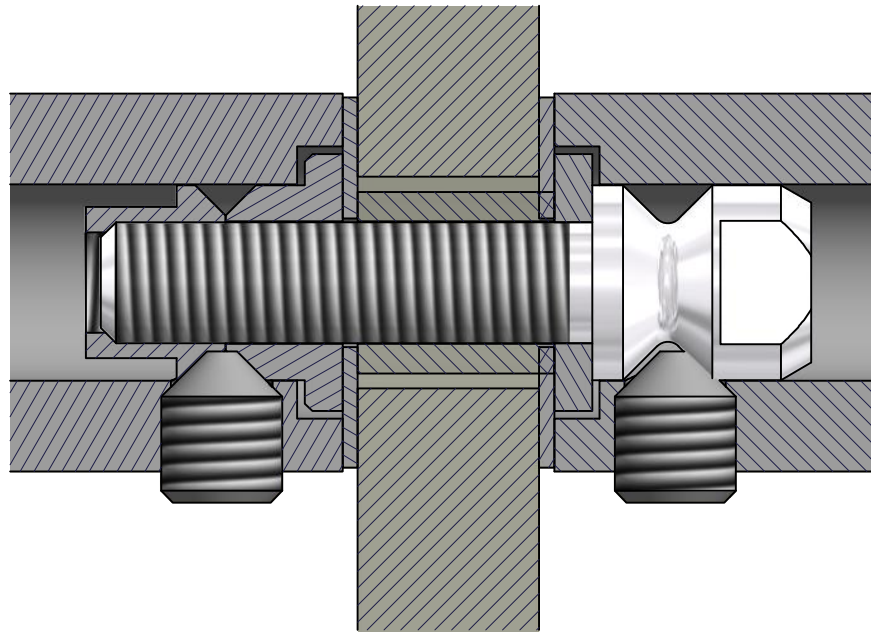

ROCA

Attachment set for glass
932087
932088
932089

Drilled holes in glass
Ø14mm

L110mm
For door thickness 8 - 75mm

Attachment set for glass and metal doors
932092

Note: The chamfers small point to each other.