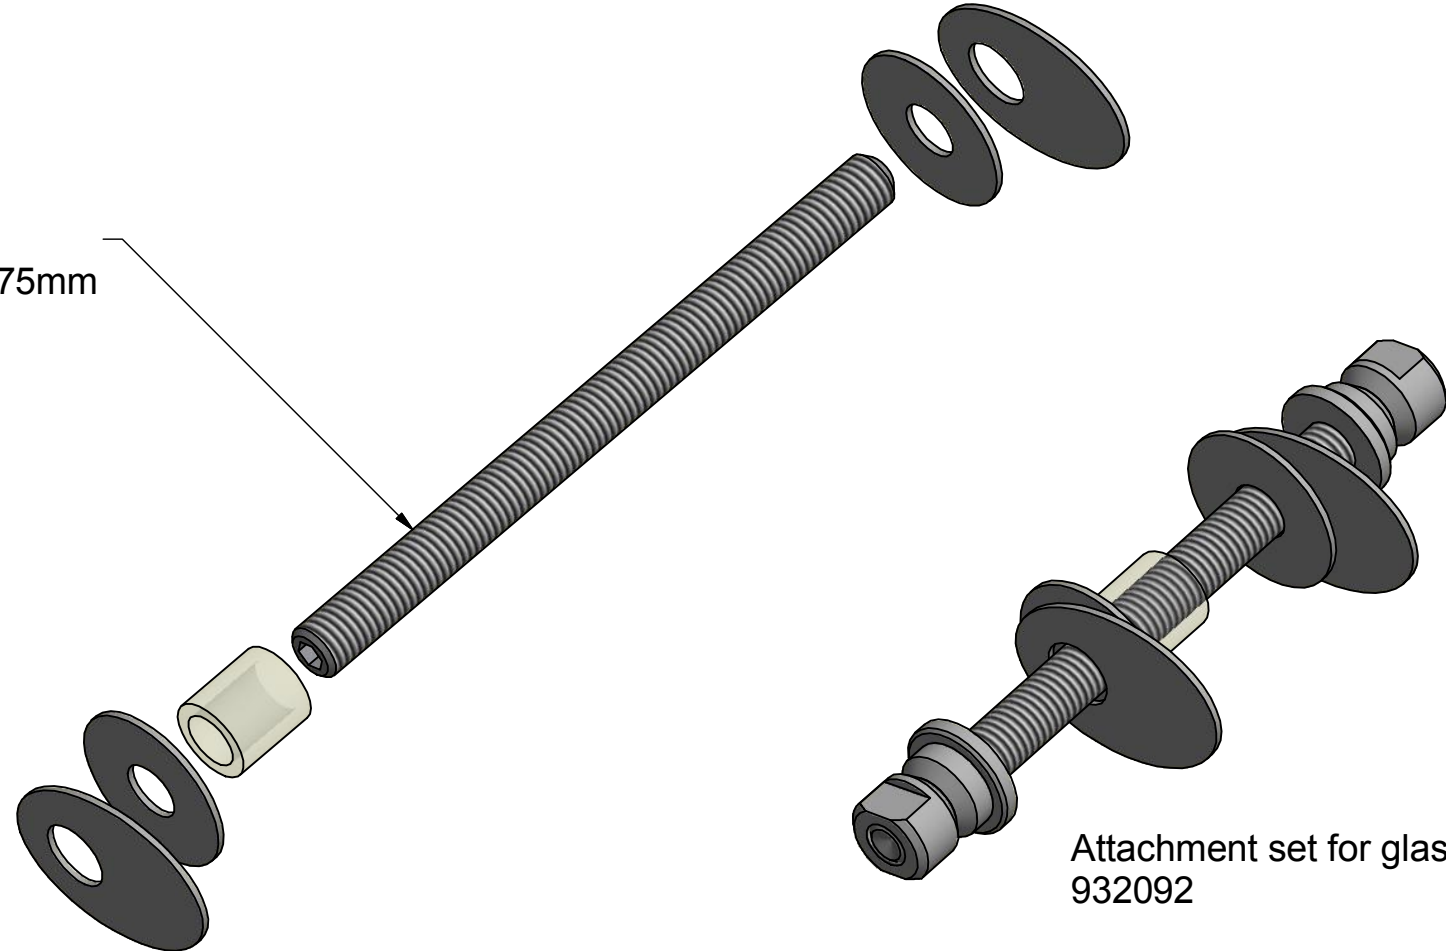

ROCA

Attachment set for glass
932087
932088
932089

Drilled holes in glass
Ø14mm

L110mm
For door thickness 8 - 75mm

Attachment set for glass and metal doors
932092

Note: The chamfers small point to each other.