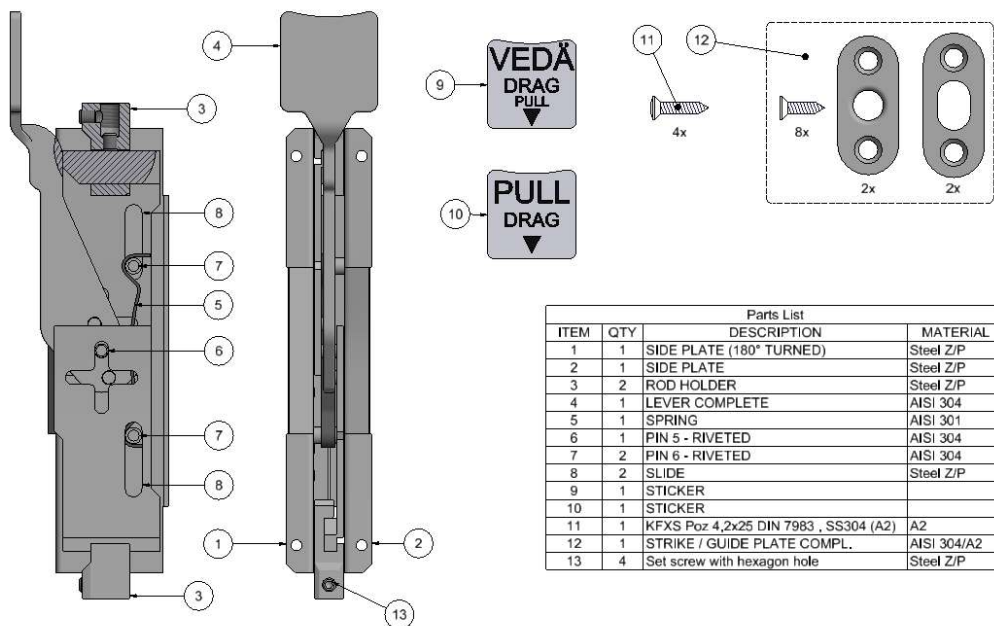

Data sheet for 939350/59/60

Double-acting quick espagnolette for recessed mounting. For securing passive doors of metal or wood. From the locked position, a door section with main door and passive door can be opened immediately by simply folding the handle down. Roca 200 comes with galvanized steel lock housing. Handle and stainless steel front plate with satin or polished finish. Upper / lower rule are adjustable in depth 16-30 mm for optimized profile adjustment. As an accessory there are fittings for locking with padlocks and front plate for wooden door. Lock housing and selected front plate ordered separately. Operation length of rod: 18mm (on each side)

939350 satin
939359/60 polished

The picture shows material of each part.

Maintenance/cleaning

Cleaning stainless steel indoors is really no different compared to cleaning other materials. Cleaning should be done before there is a conspicuous accumulation of dirt and fingerprints, so that cleaning is as easy as possible while counteracting the risk of residual marks and impact on the surface finish.