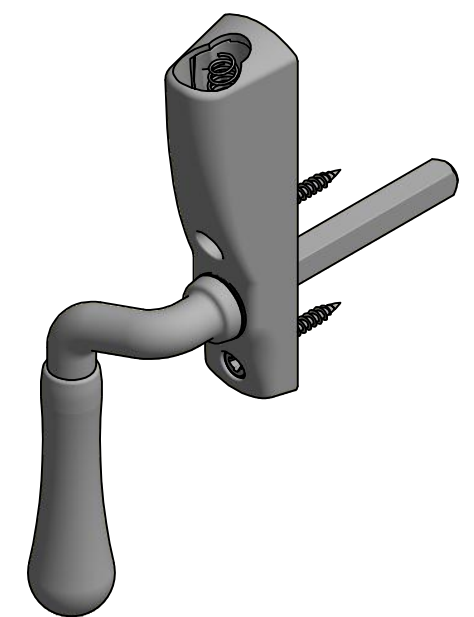

Design:

Tyresö

Prästö

Björkö

Drawing showing left handles. Right and Straight available.  
 \*Spindle size as standard is 8x8 and 70mm long. Other dimensions on request.