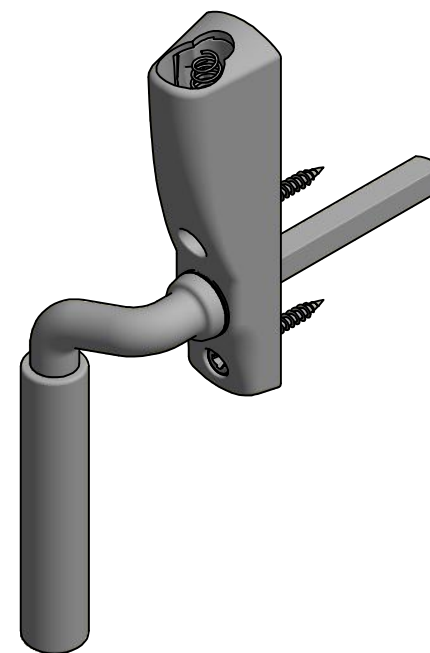

Design:

Tyresö

Prästö

Björkö

Drawing showing left handles. Right and Straight available.  
 \*Spindle size as standard is 8x8 and 70mm long. Other dimensions on request.