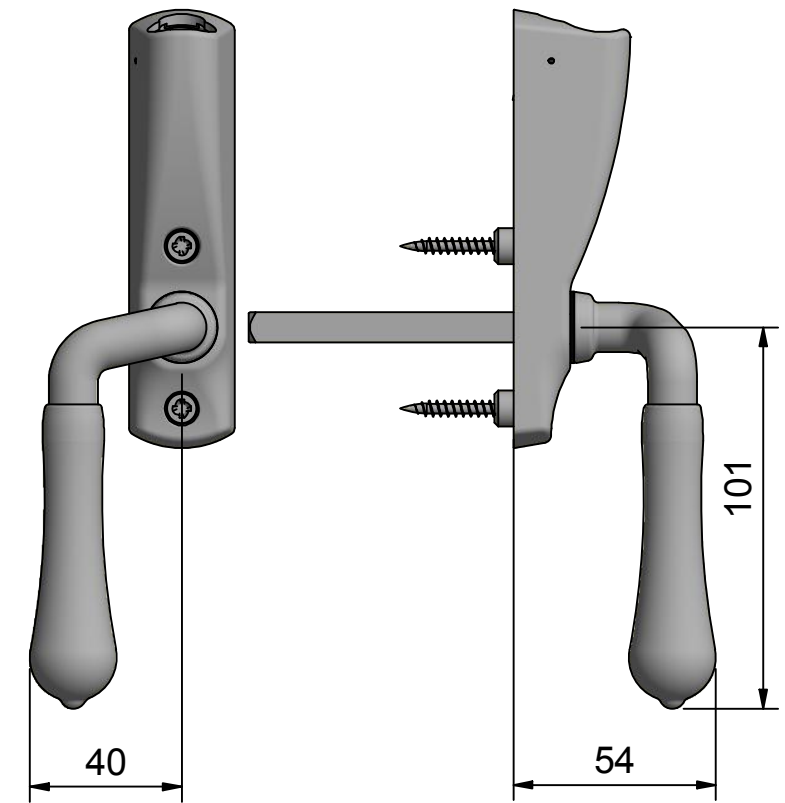

Design:

Tyresö

Prästö

Björkö

Drawing showing left handles. Right and Straight available.  
 \*Spindle size as standard is 8x8 and 70mm long. Other dimensions on request.