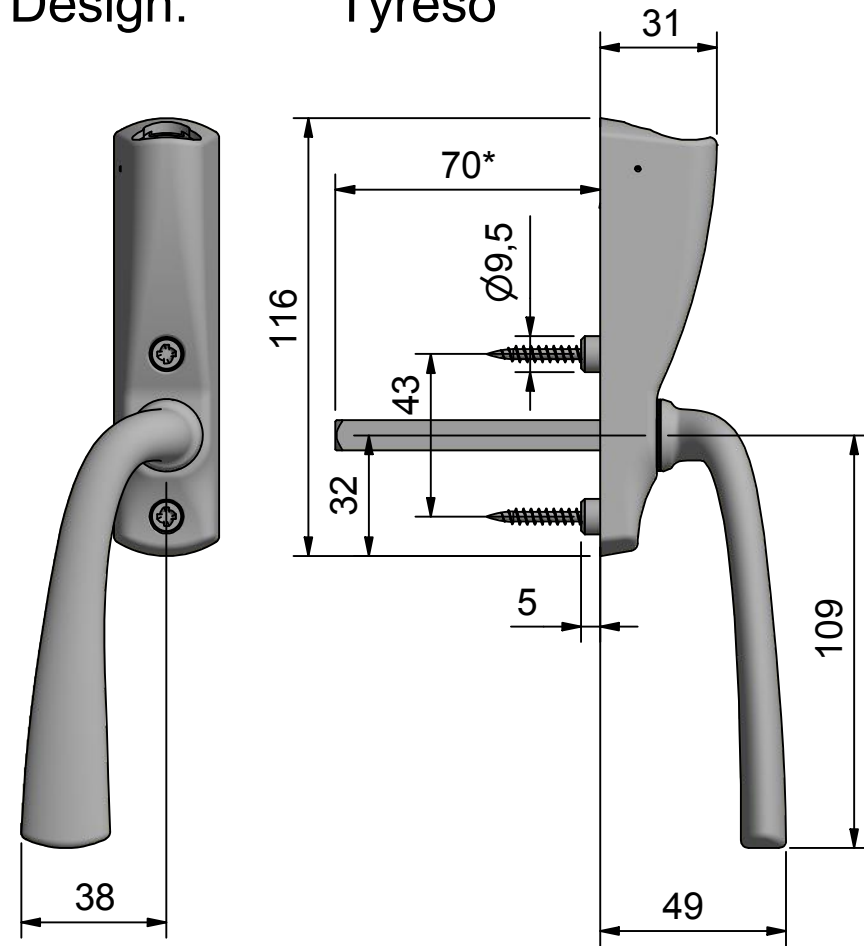

Design:

Tyresö

Prästö

Björkö

Drawing showing left handles. Right and Straight available.  
 \*Spindle size as standard is 8x8 and 70mm long. Other dimensions on request.