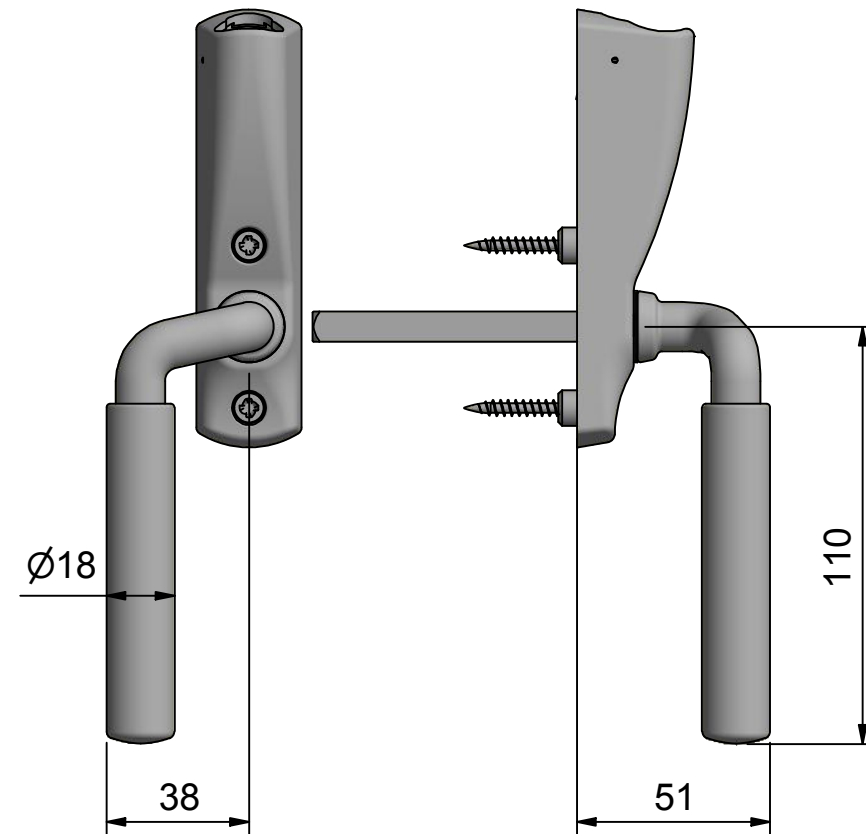

Design:

Tyresö

Prästö

Björkö

Drawing showing left handles. Right and Straight available.  
 \*Spindle size as standard is 8x8 and 70mm long. Other dimensions on request.