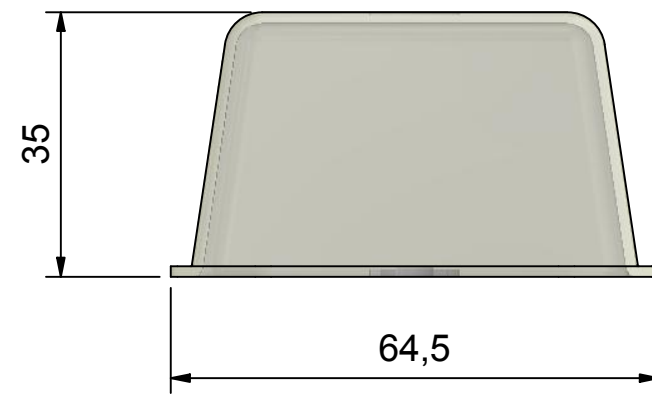

Inner measure = 85 x 55 x 30

RXB FZB ST4,2x13
DIN 7504 M

Sticker and screws included.
Packed in separate plastic bag.