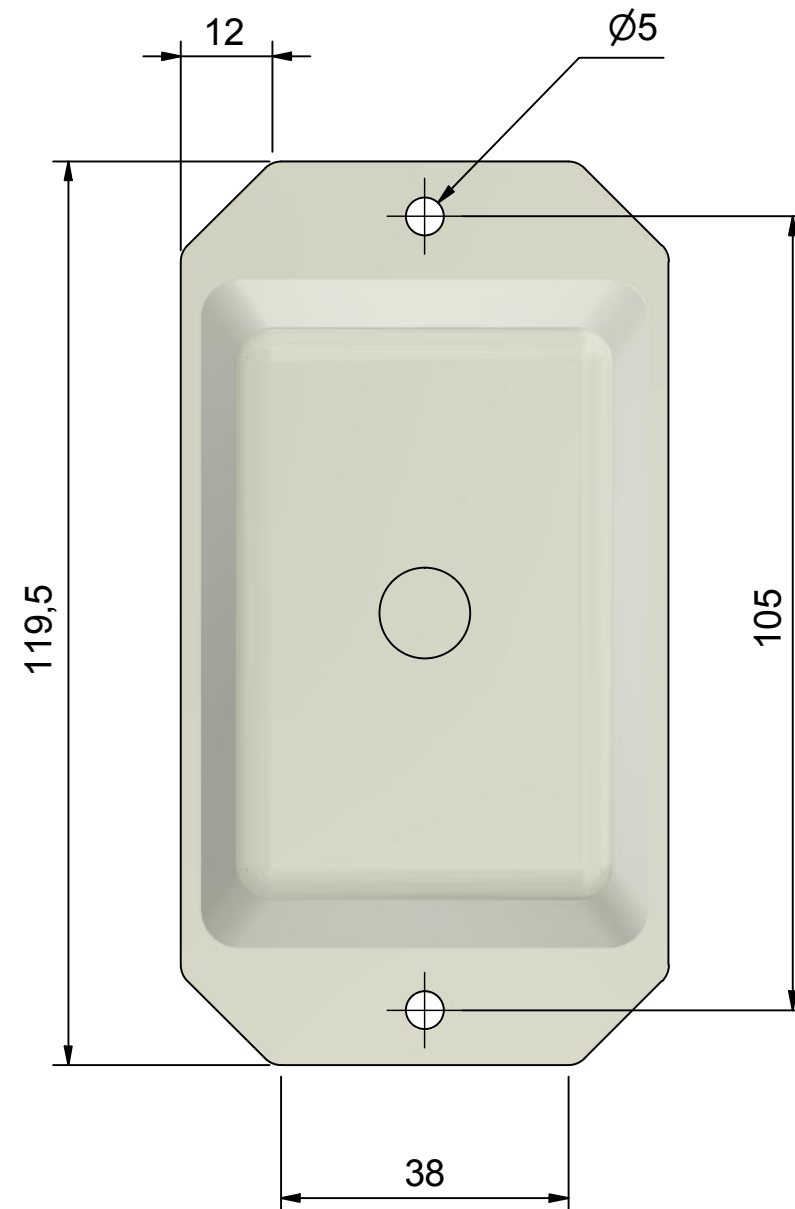

Inner measure = 85 x 55 x 30

RXB FZB ST4,2x13
DIN 7504 M

Sticker and screws included.
Packed in separate plastic bag.