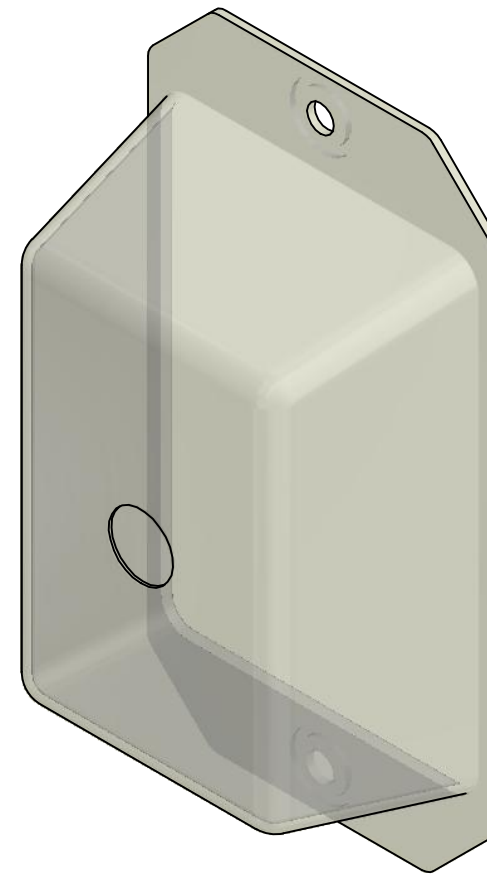

Inner measure = 85 x 55 x 30

RXB FZB ST4,2x13
DIN 7504 M

Sticker and screws included.
Packed in separate plastic bag.