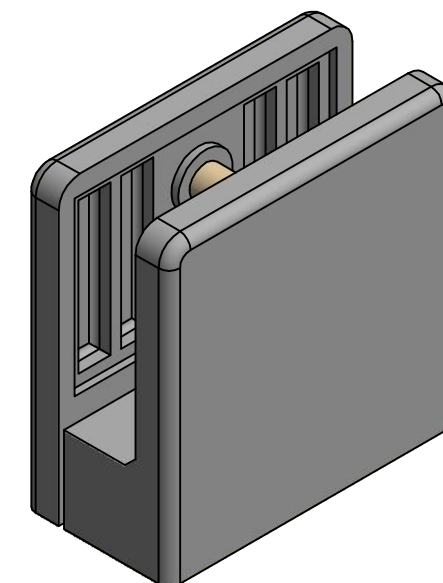

Pads available: (sold in pair)

Item number pads	For glass thickness	Pads
861821	12-12,38	2,5+2,5
861822	10-10,38	3,5+3,5
861823	8-8,38	4+4,5
861824	12,76	2+2
861825	10,76	3+3
861826	8,76	4+4

Delivered including security pin.
Pads are sold separately.