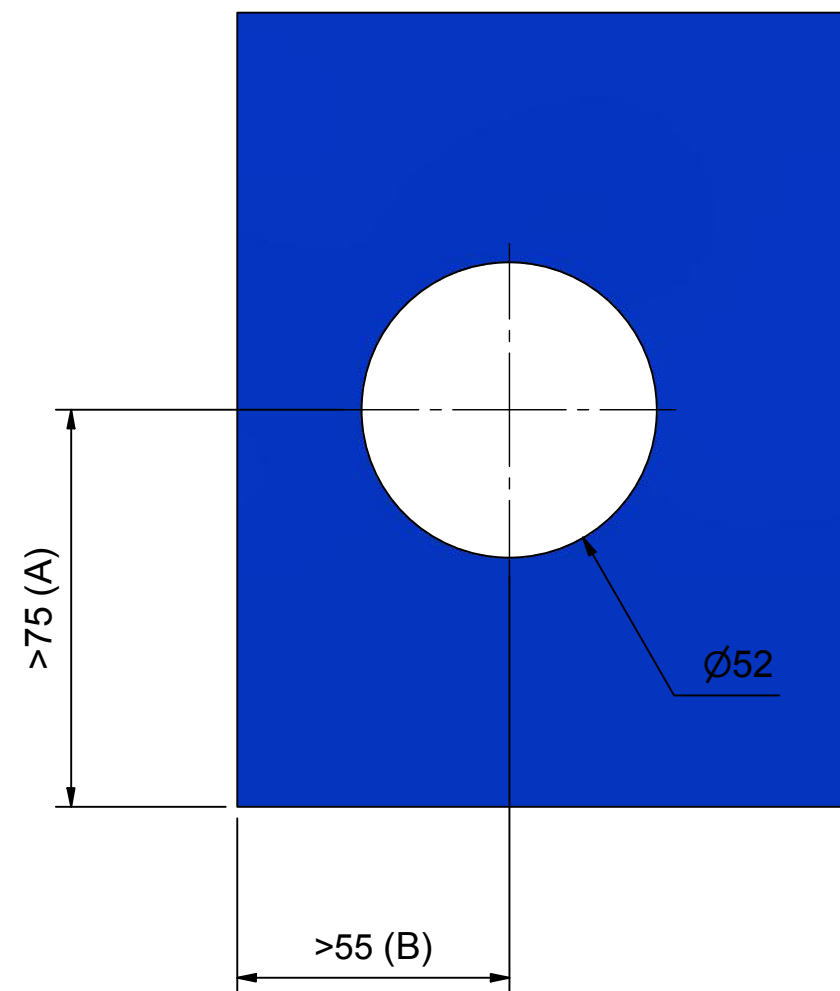

Accepted glass thickness 8-12mm

The measurement A and B may never be the same