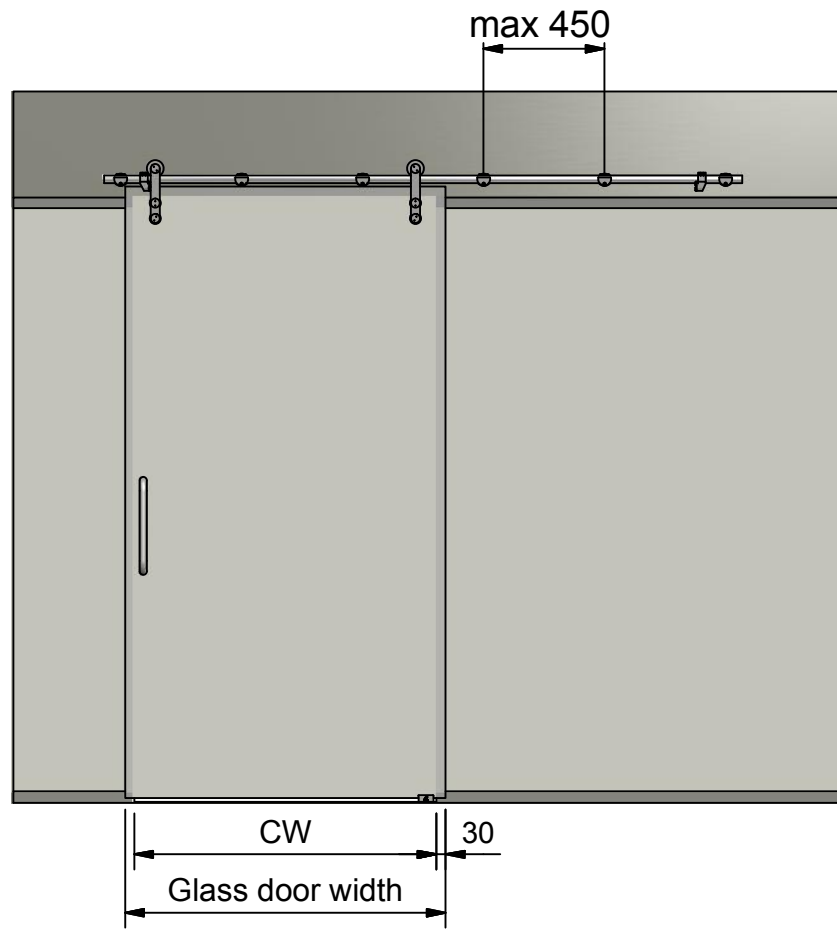

Stainless - Wall to floor assembly, with sidepanel

Rail length:	3000/6000
Clear opening width:	CW
Glass Door width:	CW+60
Entry width:	CW-120