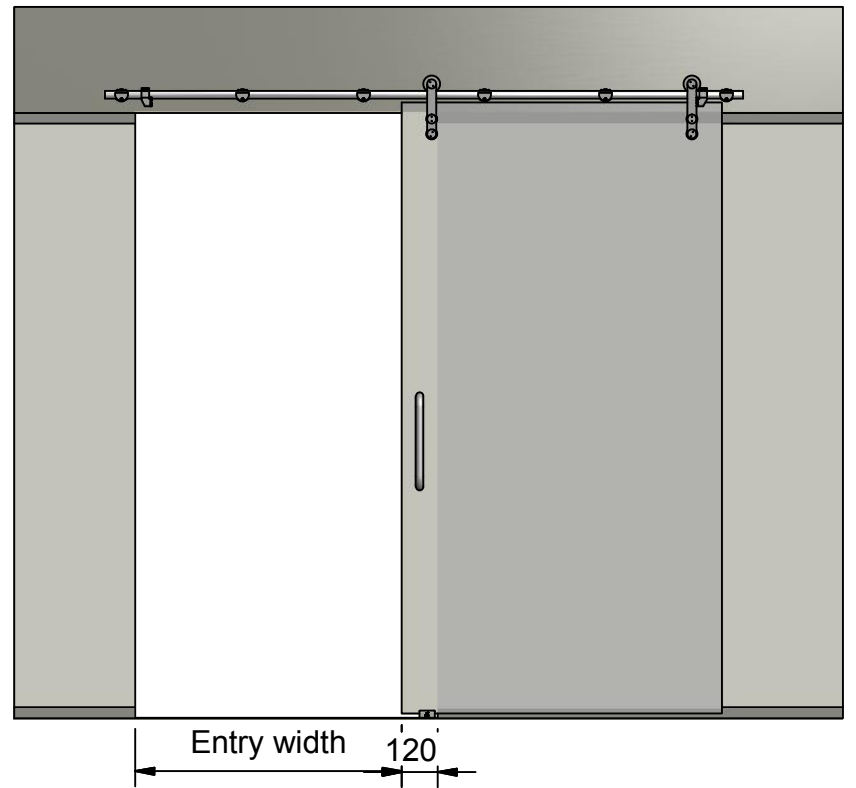

Stainless - Wall to floor assembly, with sidepanel

Rail length:	3000/6000
Clear opening width:	CW
Glass Door width:	CW+60
Entry width:	CW-120