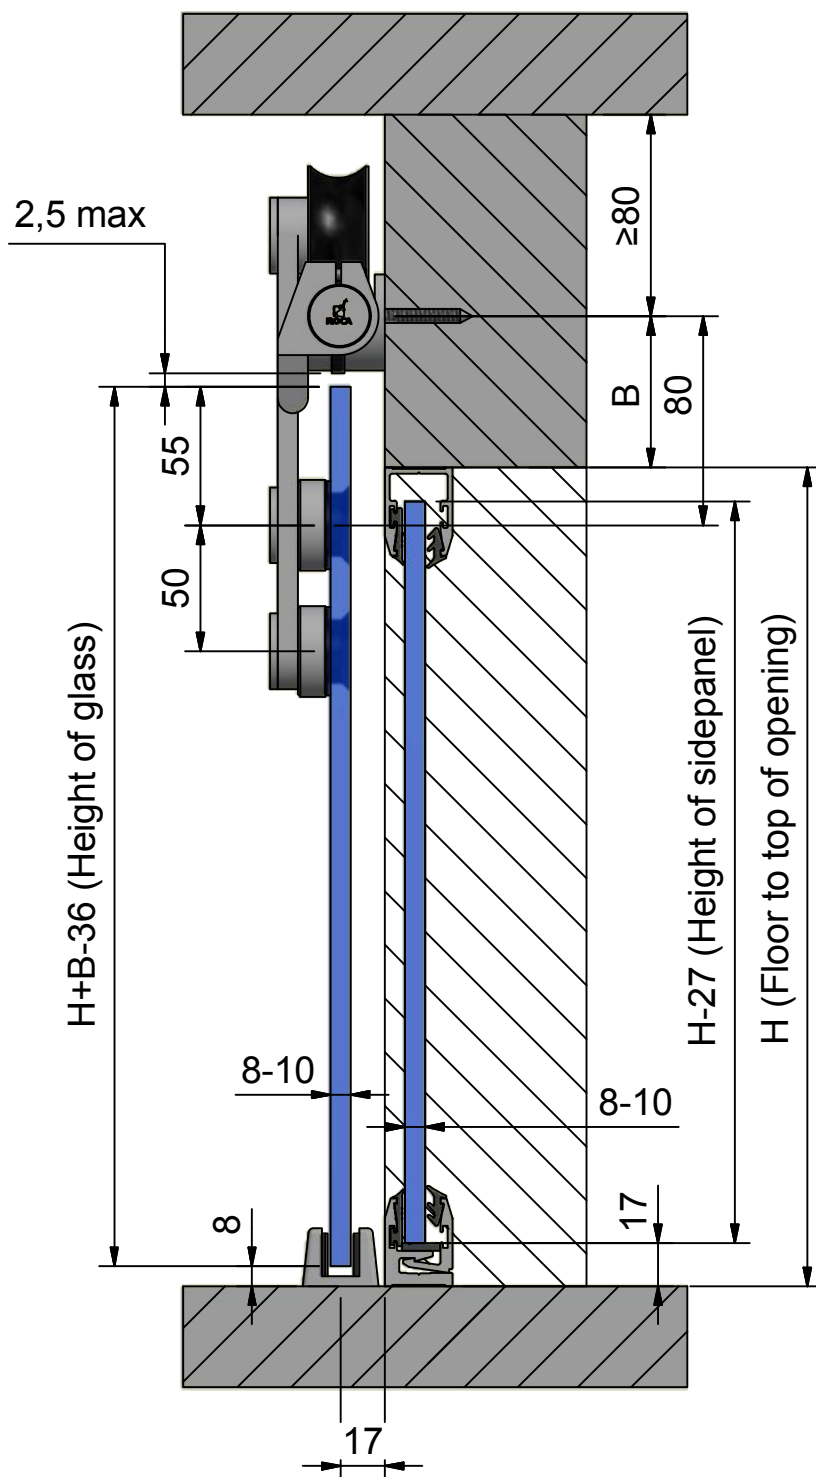

Stainless - Wall to floor assembly, with sidepanel

Rail length:	3000/6000
Clear opening width:	CW
Glass Door width:	CW+60
Entry width:	CW-120