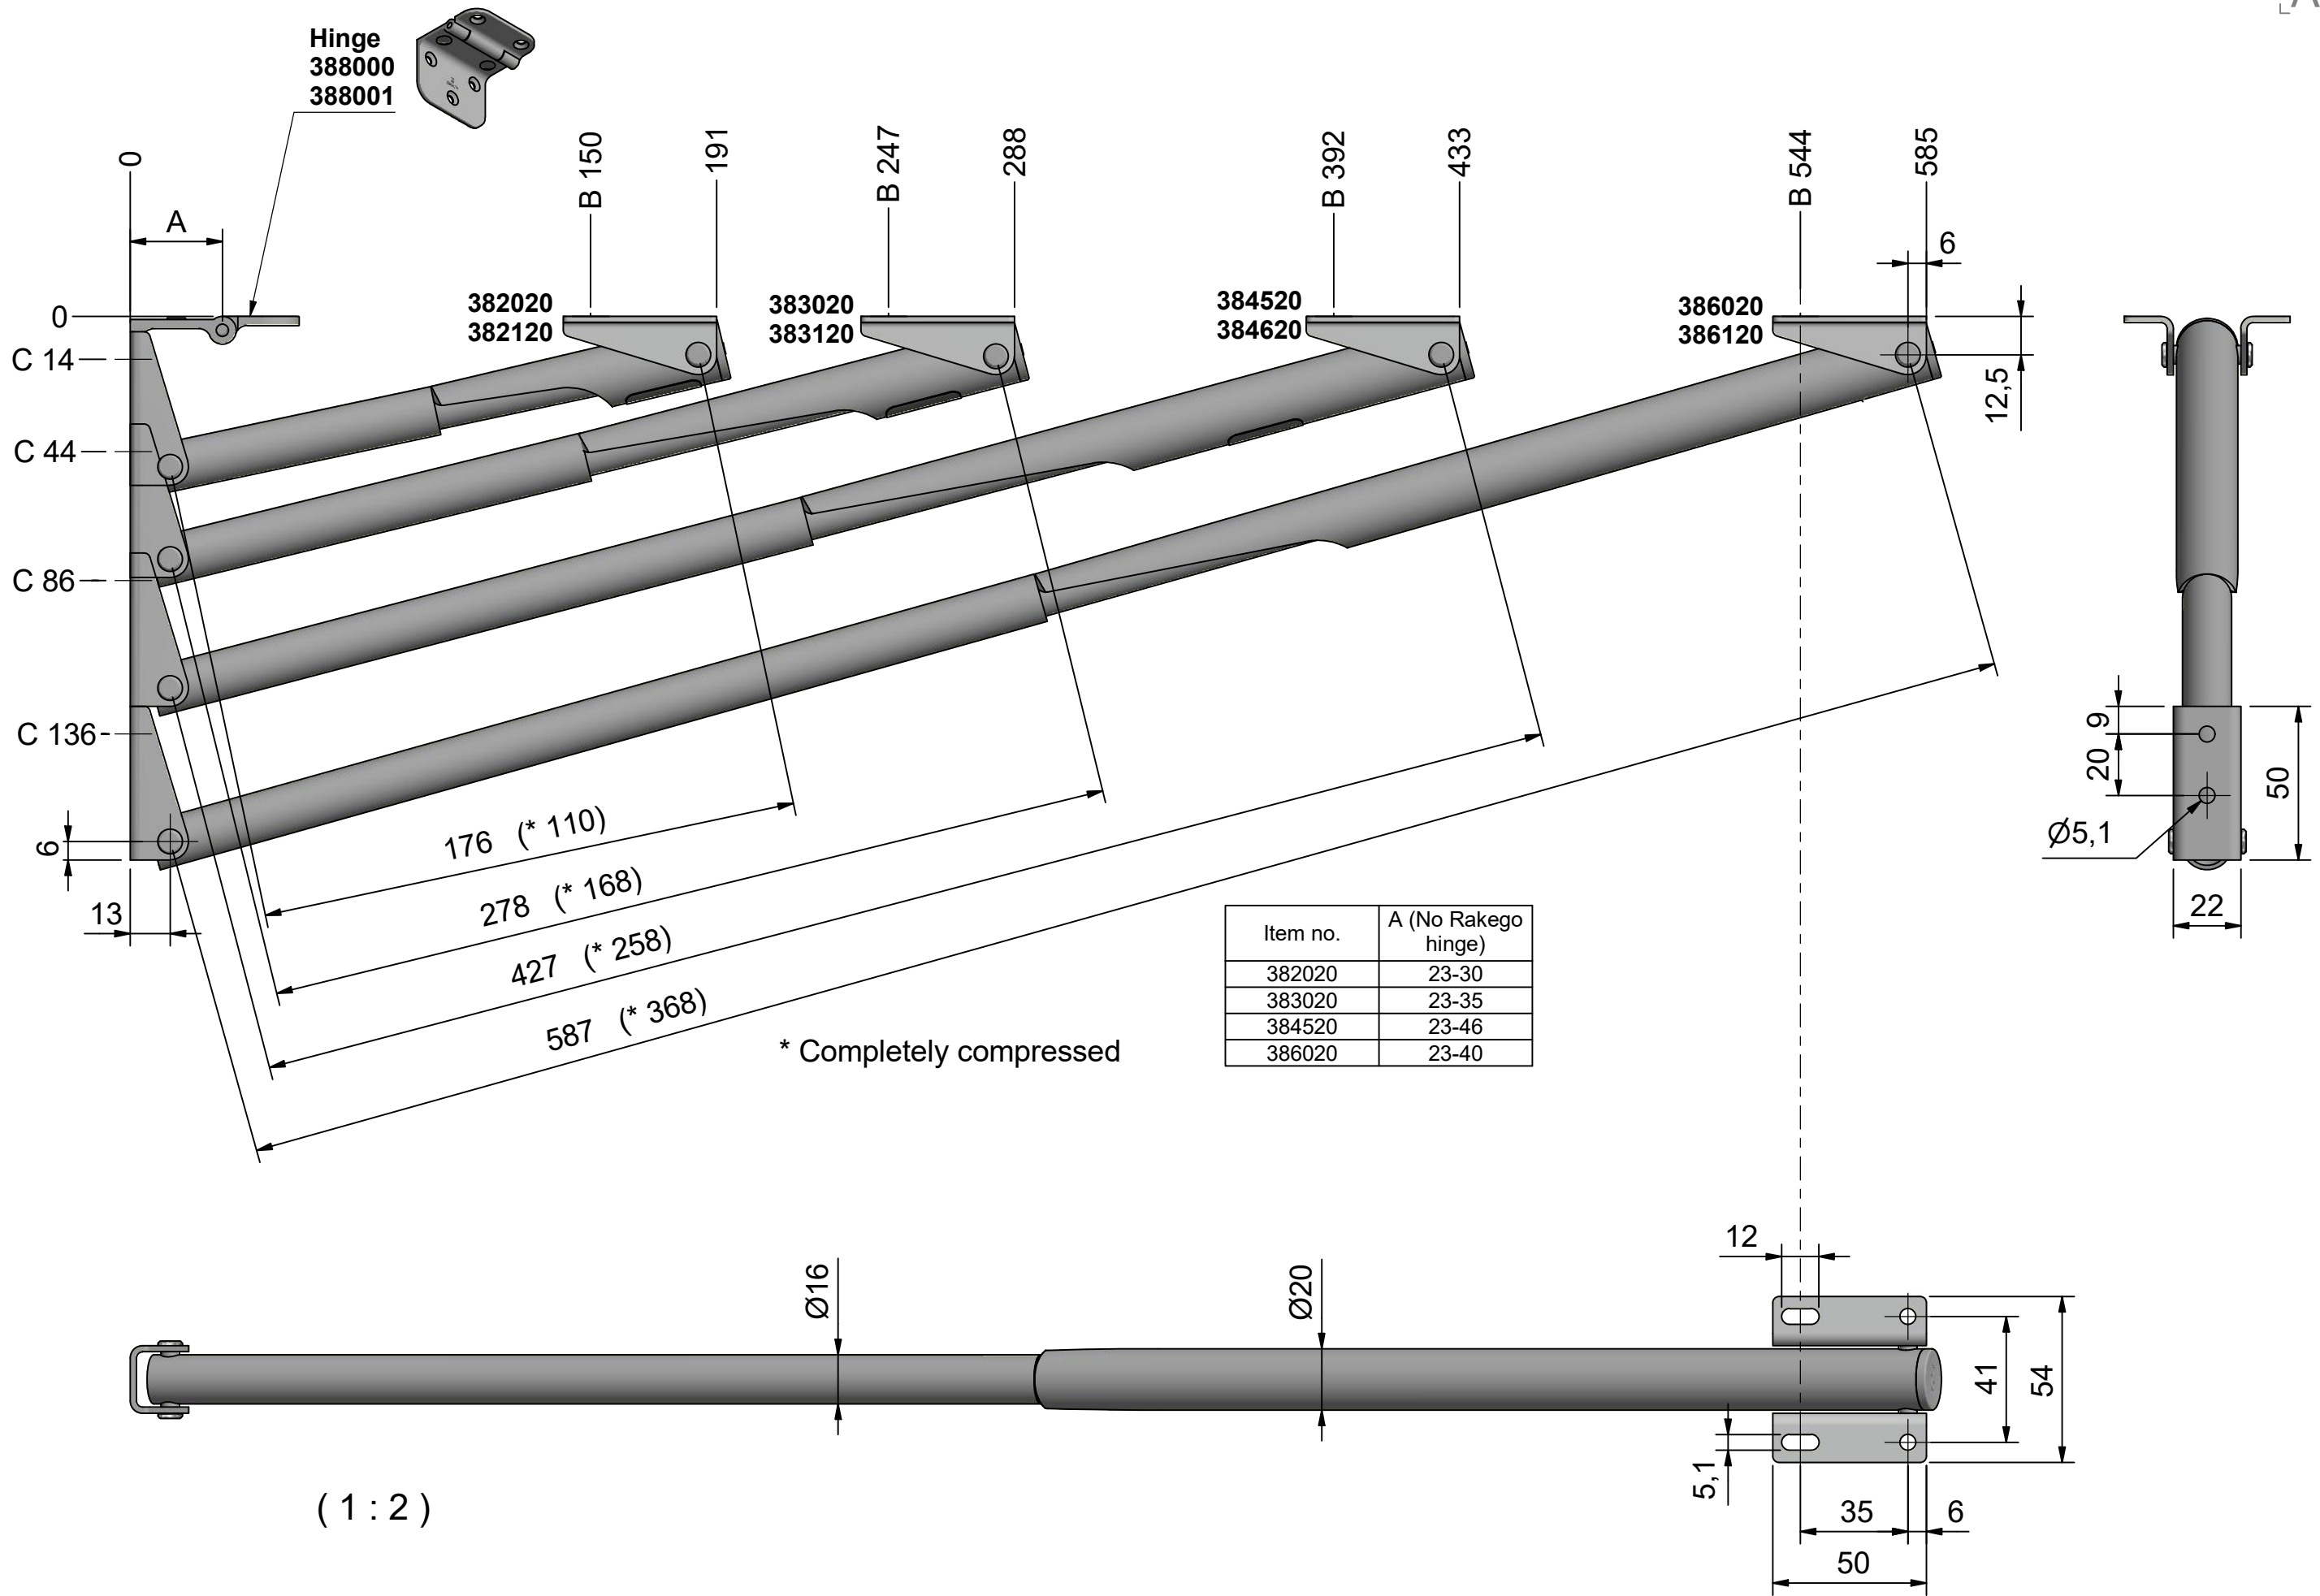

ROCA

20 Series		Date
Rakego		190408
Item no.		382020-6020

ROCA