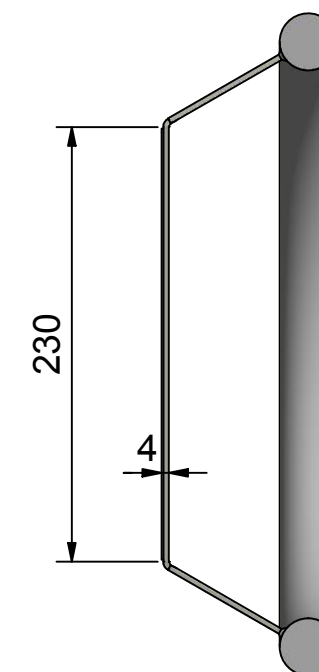

(1 : 4)

Table		
Item no.	Material	Treatment
935820	AISI304	Electro polished
935830	AISI304	Satin polished
935880	AISI304/Leather (black)	Electro polished
935881	AISI304/Leather (natural)	Electro polished

See table	Date 191121/HH
Description Pull handle SLUG 17	Item no.