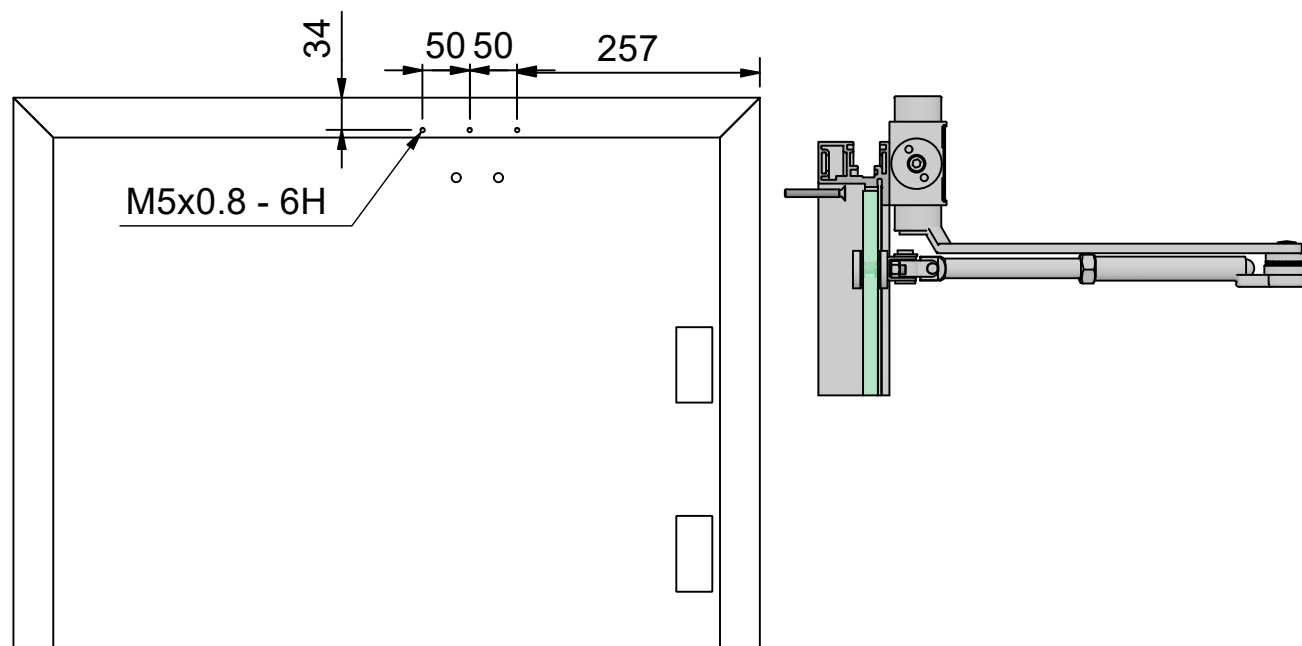

Right hanged door DB Standard

Attachment holes
for closer.

Depending on weight
of door, min 3pcs of
hinges needed.

Note:
Other door measures, see RG-584

Left hanged door DB Standard

Attachment holes for closer.

Note:
Other door measures, see RG-584

Right hanged door DB Edge

Attachment holes for closer.

Depending on weight of door, min 3pcs of hinges needed.

Note:
Other door measures, see RG-584

Left hanged door DB Edge

Attachment holes for closer.

Opening

860070 Fixing point

991208 Hex nut

M5x40

540000 Door closer

540050 Arm for disposition

Note:
Other door measures, see RG-584