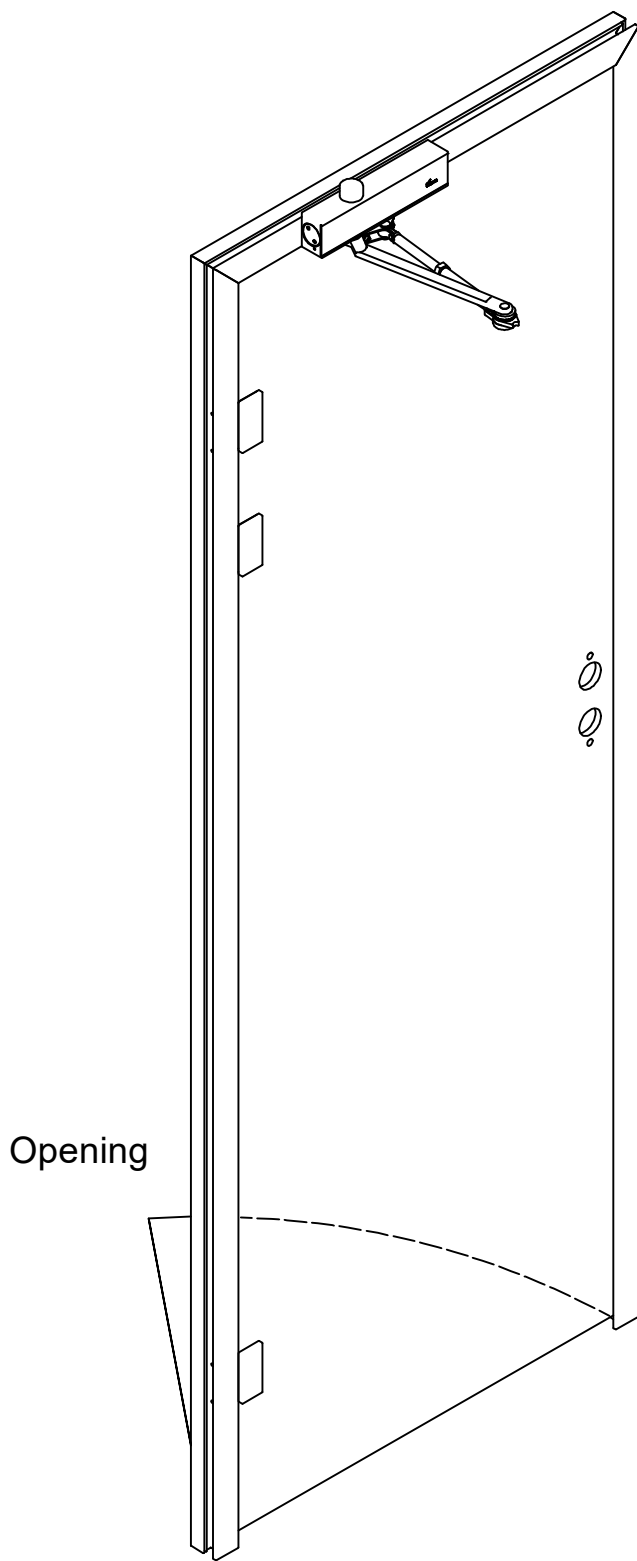

Right hanged door DB Standard

Attachment holes
for closer.

Depending on weight
of door, min 3pcs of
hinges needed.

Note:
Other door measures, see RG-584

Left hanged door DB Standard

Attachment holes for closer.

Note:
Other door measures, see RG-584

Right hanged door DB Edge

Attachment holes for closer.

Depending on weight of door, min 3pcs of hinges needed.

Note:
Other door measures, see RG-584

Left hanged door DB Edge

Attachment holes for closer.

Opening

860070 Fixing point

991208 Hex nut

M5x40

540000 Door closer

540050 Arm for disposition

Note:
Other door measures, see RG-584