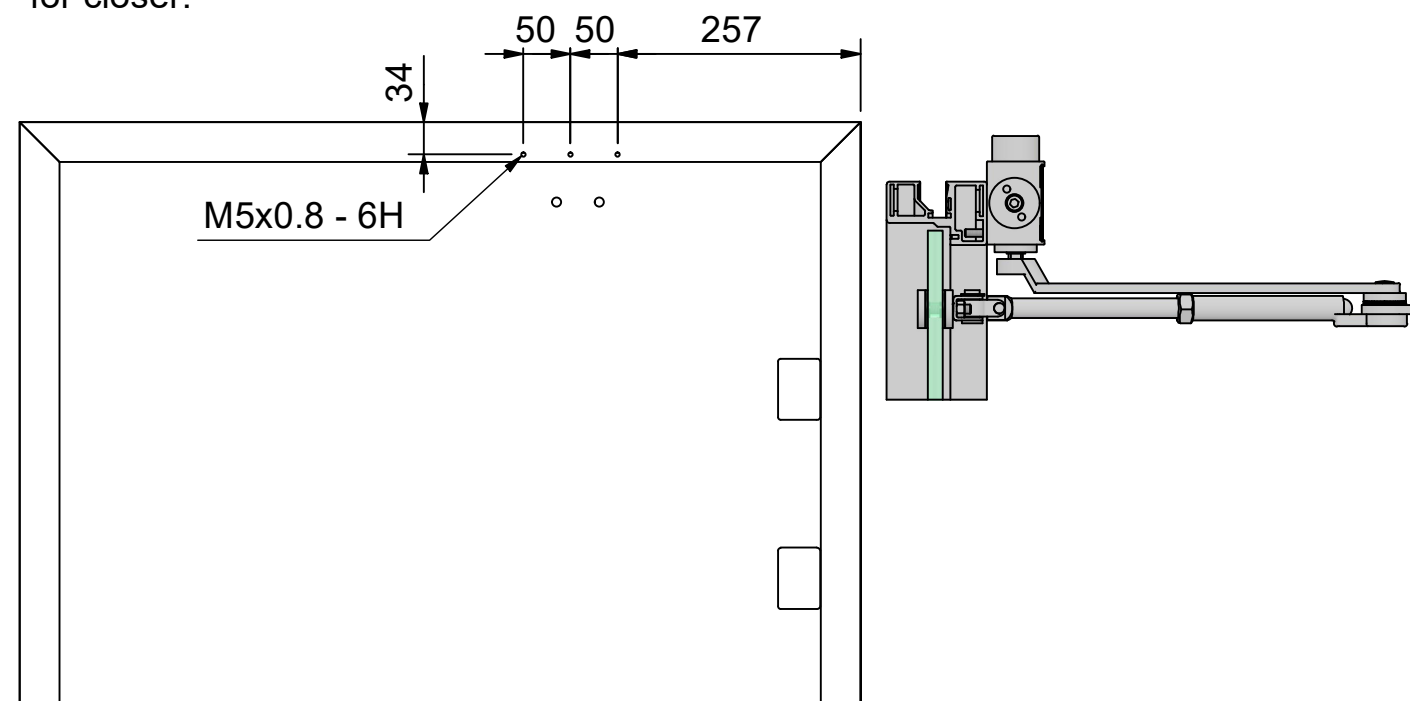

Right hanged door DB Standard

Attachment holes
for closer.

Depending on weight
of door, min 3pcs of
hinges needed.

Note:
Other door measures, see RG-584

Left hanged door DB Standard

Attachment holes for closer.

Note:
Other door measures, see RG-584

Right hanged door DB Edge

Attachment holes for closer.

Depending on weight of door, min 3pcs of hinges needed.

Note:
Other door measures, see RG-584

Left hanged door DB Edge

Attachment holes for closer.

Opening

860070 Fixing point

991208 Hex nut

M5x40

540000 Door closer

540050 Arm for disposition

Note:
Other door measures, see RG-584