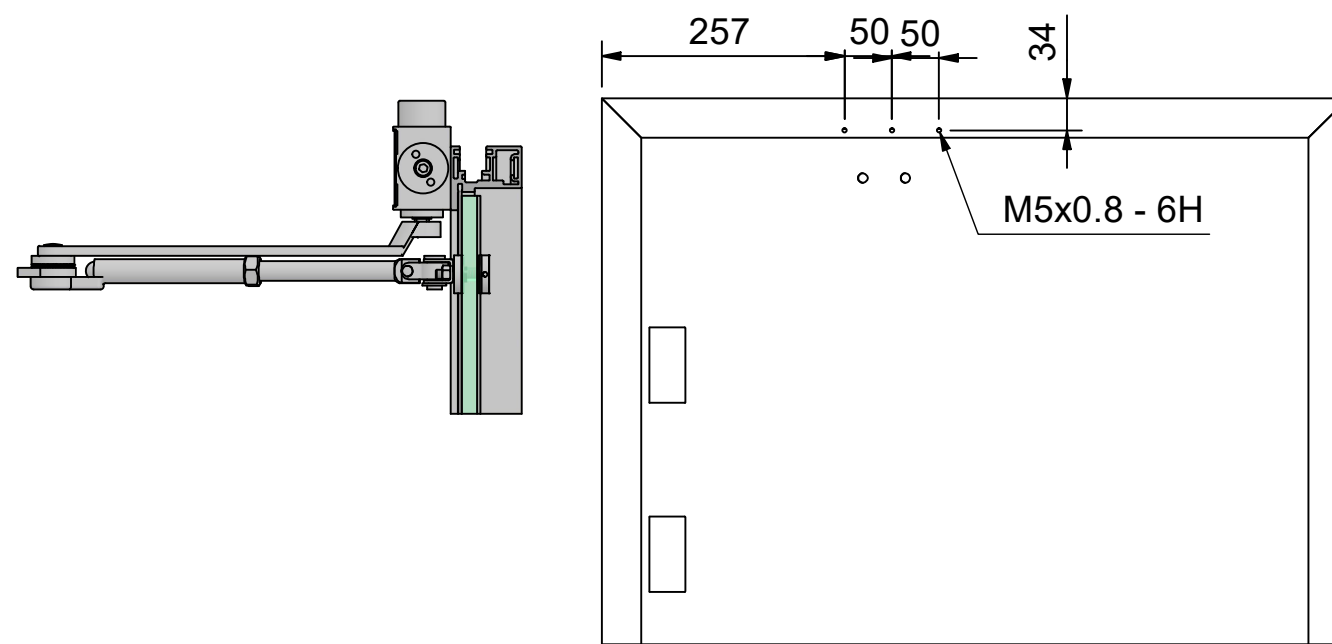

Right hanged door DB Standard

Attachment holes
for closer.

Depending on weight
of door, min 3pcs of
hinges needed.

Note:
Other door measures, see RG-584

Left hanged door DB Standard

Attachment holes for closer.

Note:
Other door measures, see RG-584

Right hanged door DB Edge

Attachment holes for closer.

Depending on weight of door, min 3pcs of hinges needed.

Note:
Other door measures, see RG-584

Left hanged door DB Edge

Attachment holes for closer.

Opening

860070 Fixing point

991208 Hex nut

M5x40

540000 Door closer

540050 Arm for disposition

Note:
Other door measures, see RG-584