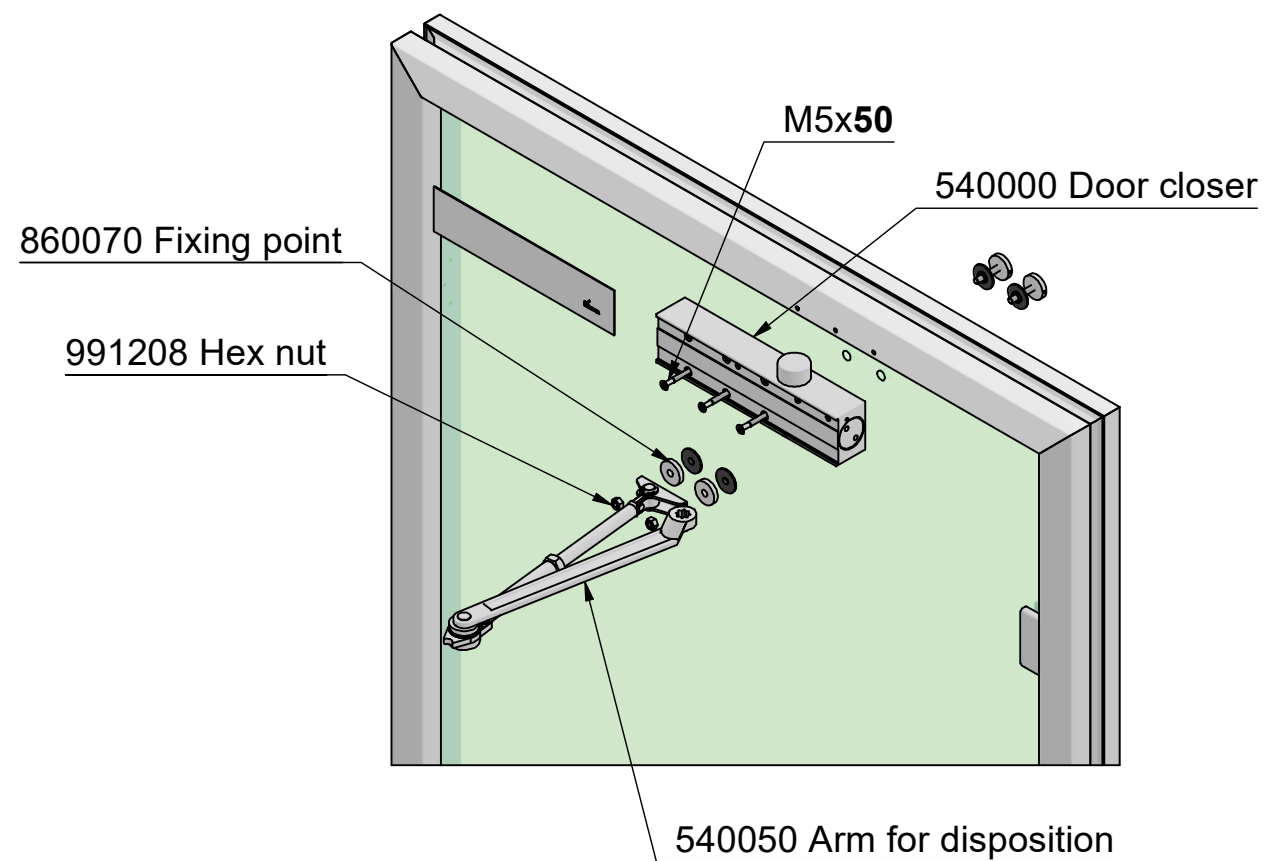

Right hanged door DB Standard

Attachment holes
for closer.

Depending on weight
of door, min 3pcs of
hinges needed.

Note:
Other door measures, see RG-584

Left hanged door DB Standard

Attachment holes for closer.

Note:
Other door measures, see RG-584

Right hanged door DB Edge

Attachment holes for closer.

Depending on weight of door, min 3pcs of hinges needed.

Note:
Other door measures, see RG-584

Left hanged door DB Edge

Attachment holes for closer.

Opening

860070 Fixing point

991208 Hex nut

M5x40

540000 Door closer

540050 Arm for disposition

Note:
Other door measures, see RG-584