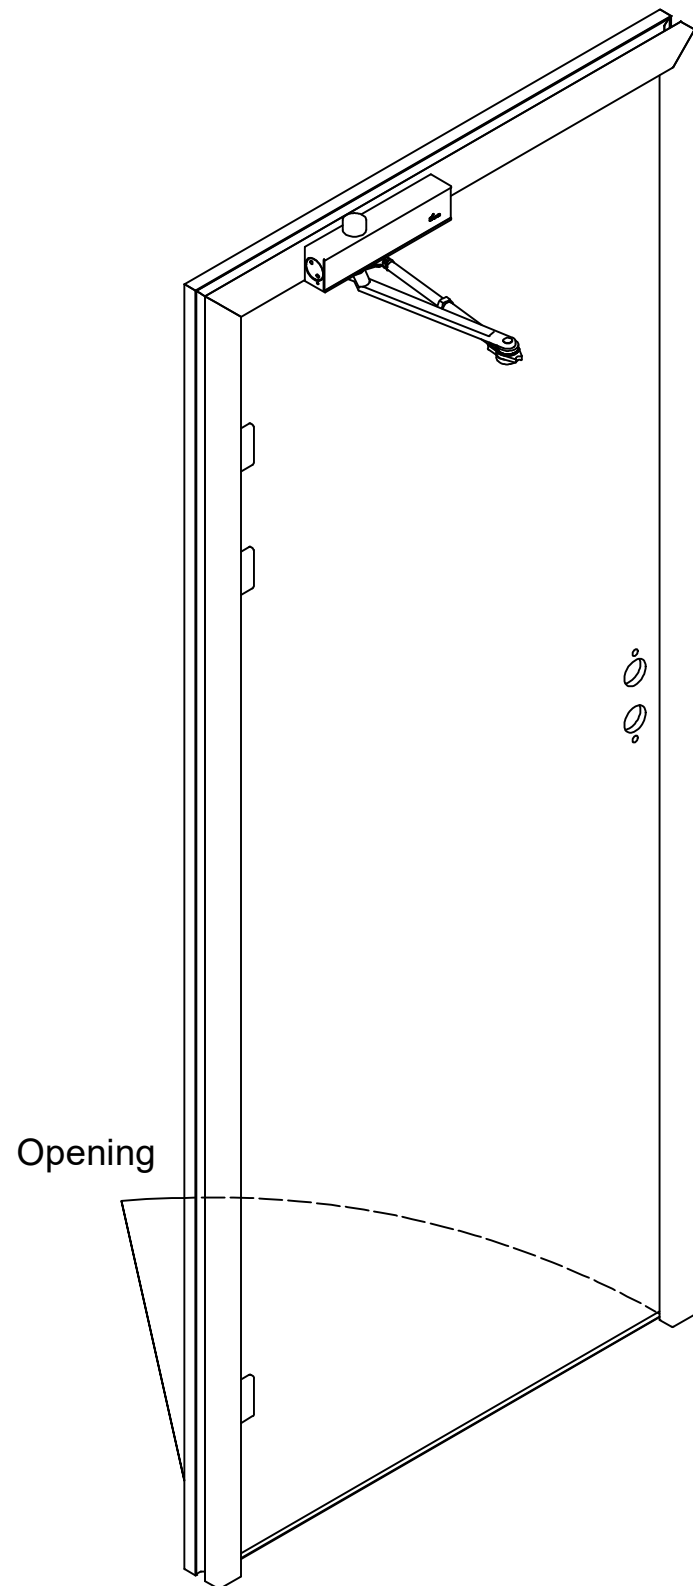

Right hanged door DB Standard

Attachment holes
for closer.

Depending on weight
of door, min 3pcs of
hinges needed.

Note:
Other door measures, see RG-584

Left hanged door DB Standard

Attachment holes for closer.

Note:
Other door measures, see RG-584

Right hanged door DB Edge

Attachment holes for closer.

Depending on weight of door, min 3pcs of hinges needed.

Note:
Other door measures, see RG-584

Left hanged door DB Edge

Attachment holes for closer.

Opening

860070 Fixing point

991208 Hex nut

M5x40

540000 Door closer

540050 Arm for disposition

Note:
Other door measures, see RG-584