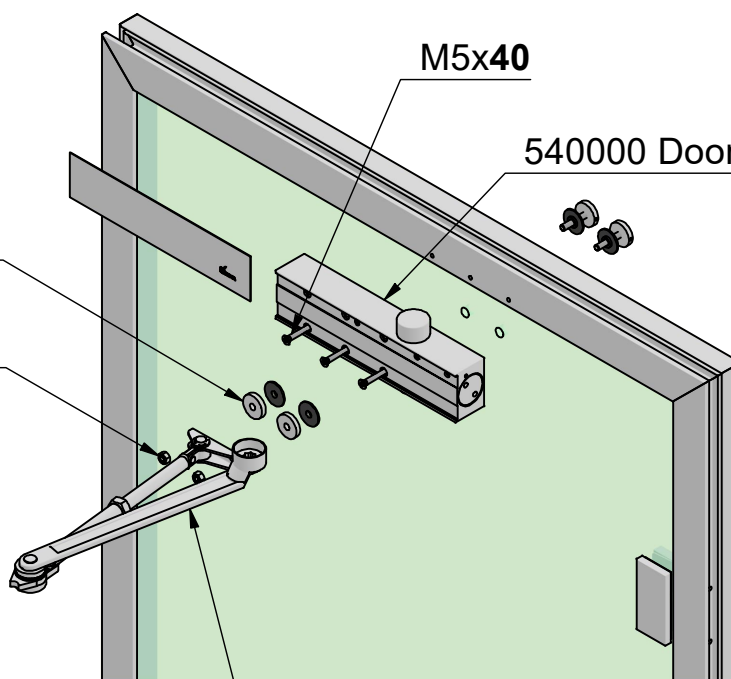

Right hanged door DB Standard

Attachment holes
for closer.

Depending on weight
of door, min 3pcs of
hinges needed.

Note:
Other door measures, see RG-584

Left hanged door DB Standard

Attachment holes for closer.

Note:
Other door measures, see RG-584

Right hanged door DB Edge

Attachment holes for closer.

Depending on weight of door, min 3pcs of hinges needed.

Note:
Other door measures, see RG-584

Left hanged door DB Edge

Attachment holes for closer.

Opening

860070 Fixing point

991208 Hex nut

M5x40

540000 Door closer

540050 Arm for disposition

Note:
Other door measures, see RG-584