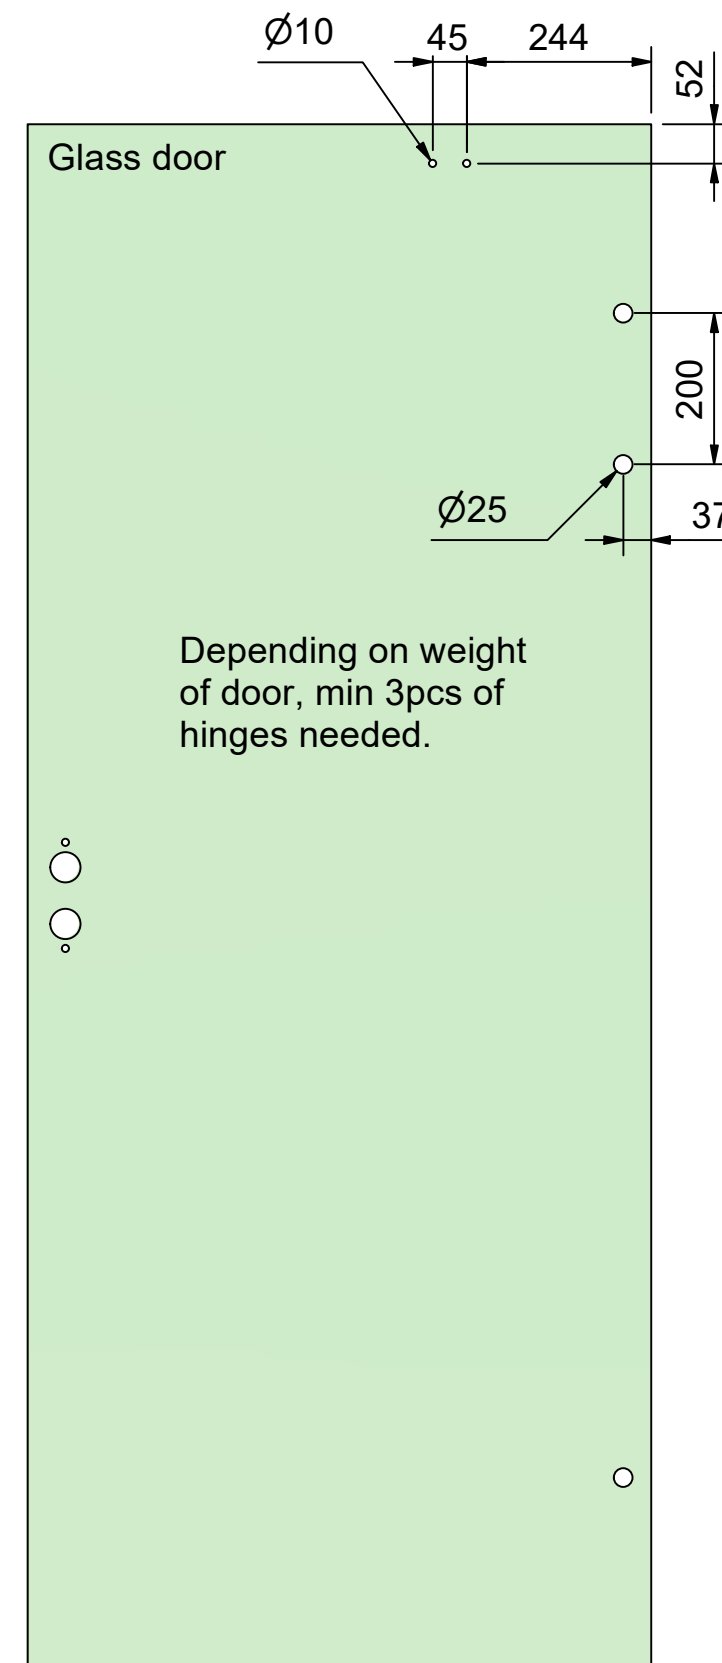

Right hanged door DB Standard

Attachment holes
for closer.

Depending on weight
of door, min 3pcs of
hinges needed.

Note:
Other door measures, see RG-584

Left hanged door DB Standard

Attachment holes for closer.

Note:
Other door measures, see RG-584

Right hanged door DB Edge

Attachment holes for closer.

Depending on weight of door, min 3pcs of hinges needed.

Note:
Other door measures, see RG-584

Left hanged door DB Edge

Attachment holes for closer.

Opening

860070 Fixing point

991208 Hex nut

M5x40

540000 Door closer

540050 Arm for disposition

Note:
Other door measures, see RG-584