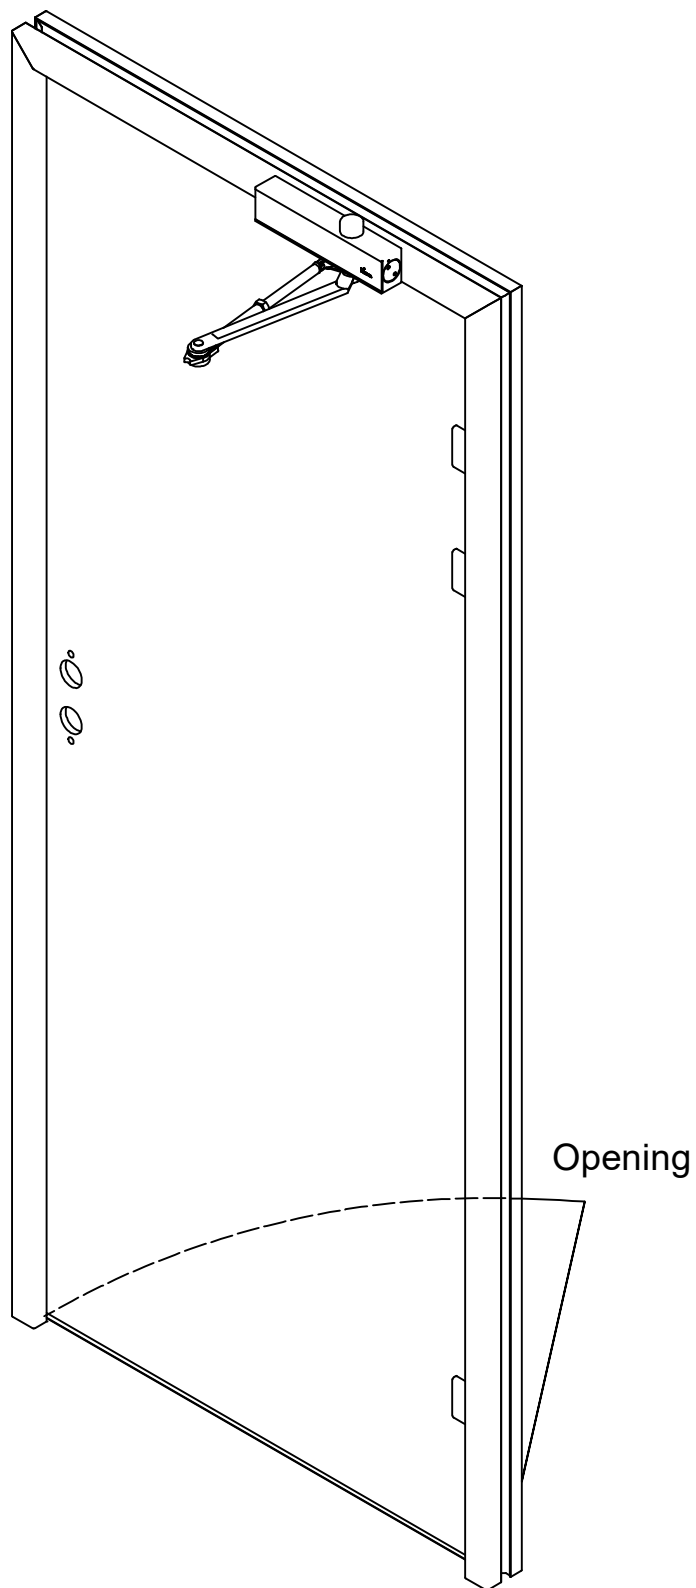

Right hanged door DB Standard

Attachment holes
for closer.

Depending on weight
of door, min 3pcs of
hinges needed.

Note:
Other door measures, see RG-584

Left hanged door DB Standard

Attachment holes for closer.

Note:
Other door measures, see RG-584

Right hanged door DB Edge

Attachment holes for closer.

Depending on weight of door, min 3pcs of hinges needed.

Note:
Other door measures, see RG-584

Left hanged door DB Edge

Attachment holes for closer.

Opening

860070 Fixing point

991208 Hex nut

M5x40

540000 Door closer

540050 Arm for disposition

Note:
Other door measures, see RG-584