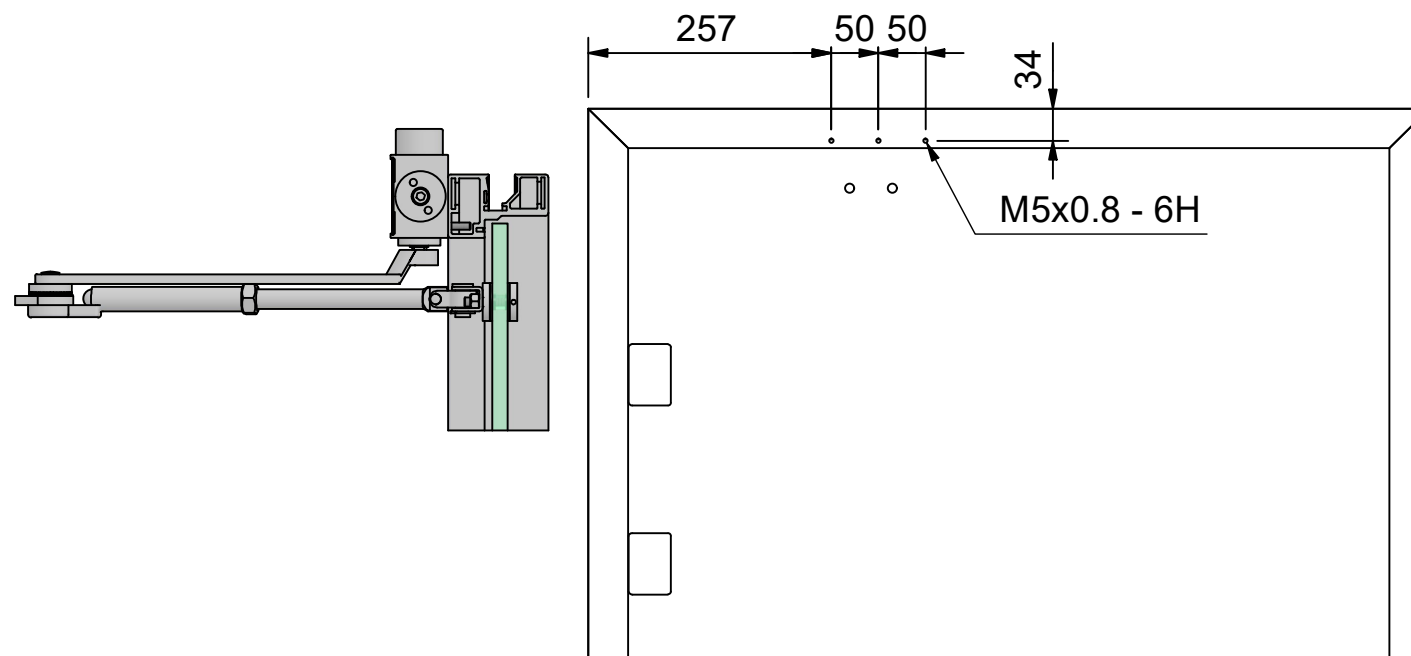

Right hanged door DB Standard

Attachment holes
for closer.

Depending on weight
of door, min 3pcs of
hinges needed.

Note:
Other door measures, see RG-584

Left hanged door DB Standard

Attachment holes for closer.

Note:
Other door measures, see RG-584

Right hanged door DB Edge

Attachment holes for closer.

Depending on weight of door, min 3pcs of hinges needed.

Note:
Other door measures, see RG-584

Left hanged door DB Edge

Attachment holes for closer.

Opening

860070 Fixing point

991208 Hex nut

M5x40

540000 Door closer

540050 Arm for disposition

Note:
Other door measures, see RG-584