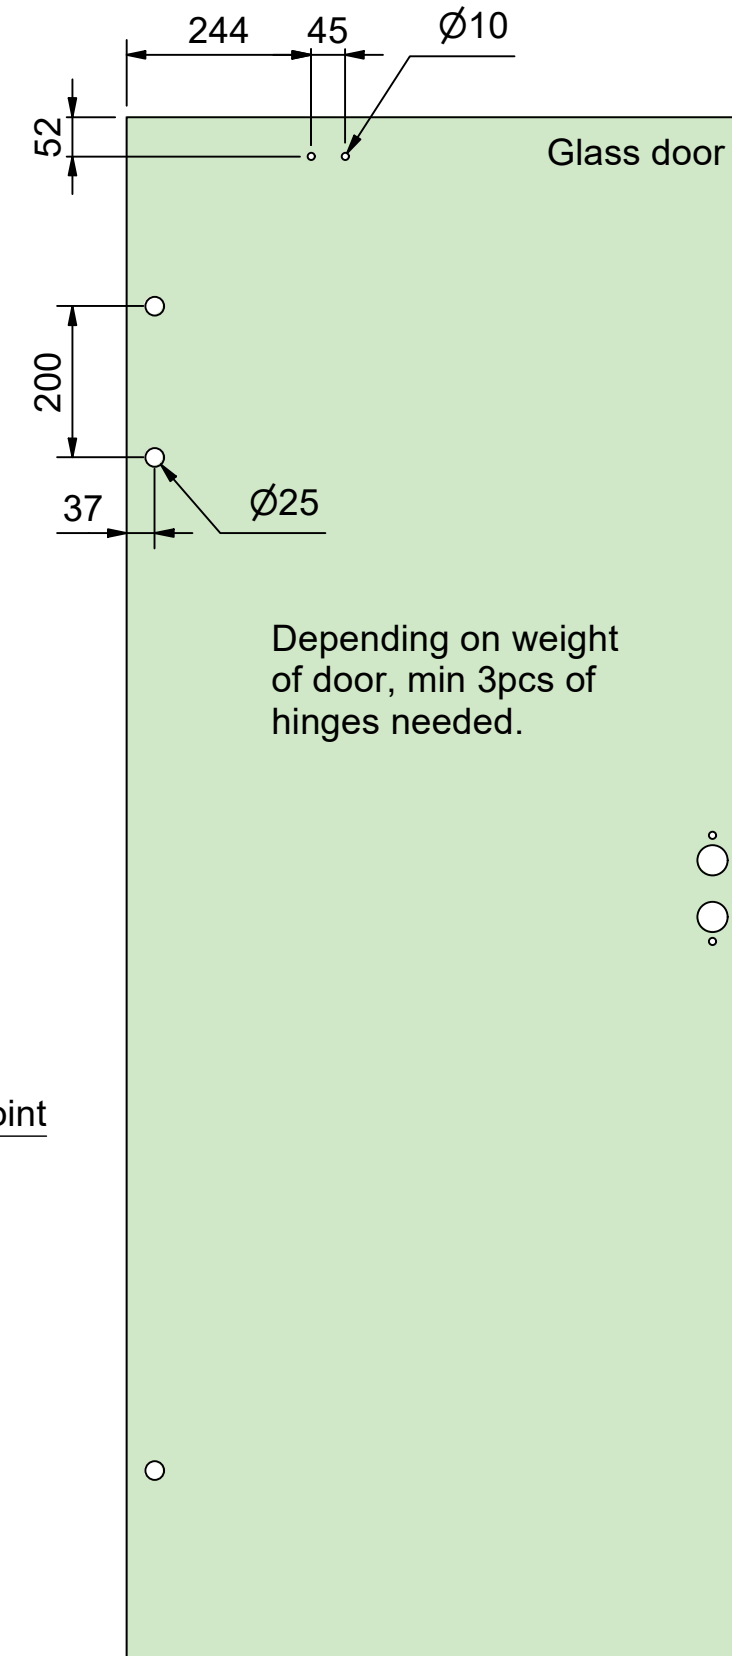

Right hanged door DB Standard

Attachment holes
for closer.

Depending on weight
of door, min 3pcs of
hinges needed.

Note:
Other door measures, see RG-584

Left hanged door DB Standard

Attachment holes for closer.

Note:
Other door measures, see RG-584

Right hanged door DB Edge

Attachment holes for closer.

Depending on weight of door, min 3pcs of hinges needed.

Note:
Other door measures, see RG-584

Left hanged door DB Edge

Attachment holes for closer.

Opening

860070 Fixing point

991208 Hex nut

M5x40

540000 Door closer

540050 Arm for disposition

Note:
Other door measures, see RG-584