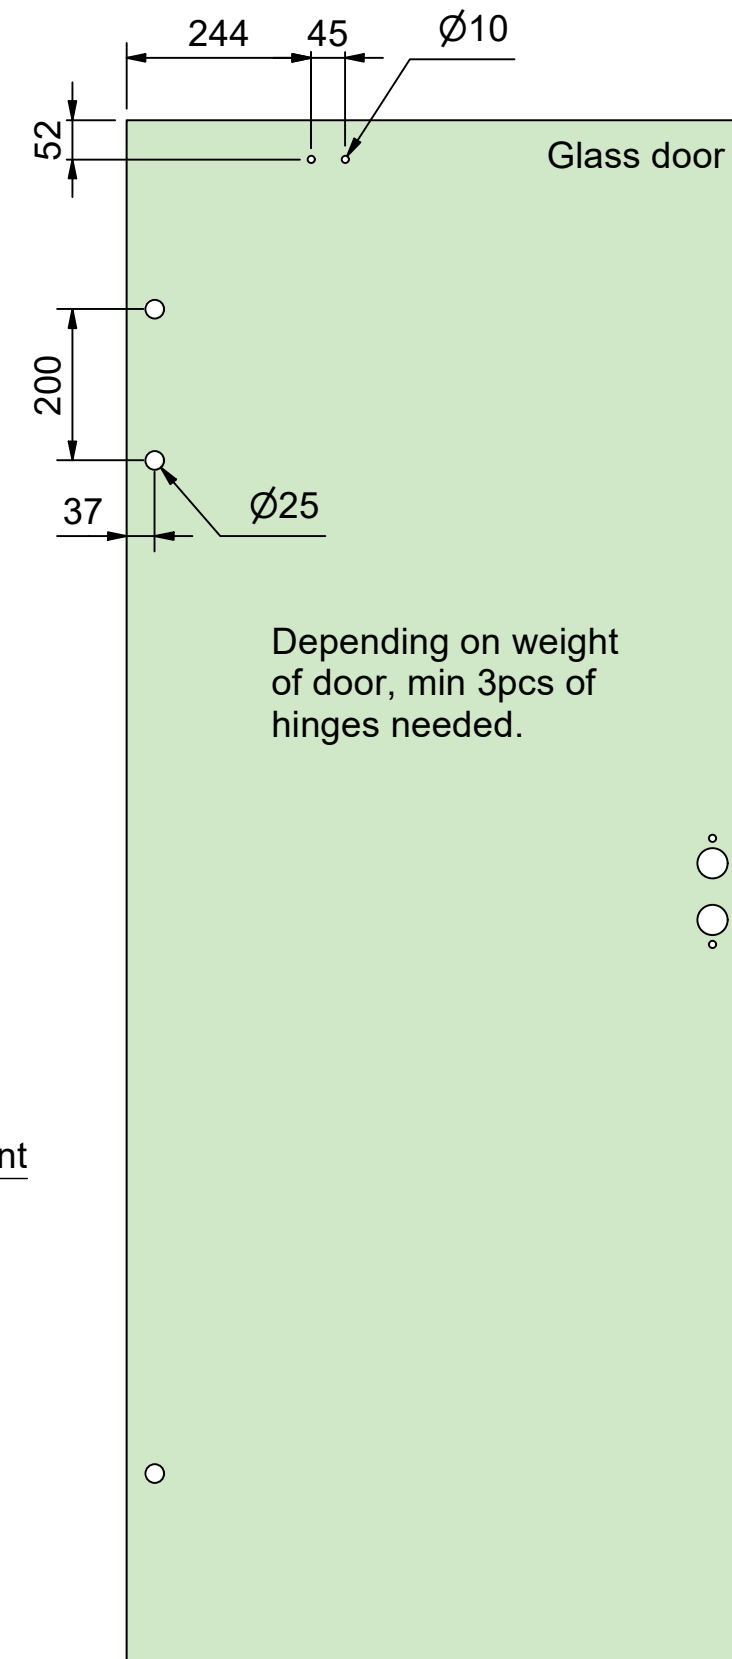

Right hanged door DB Standard

Attachment holes
for closer.

Depending on weight
of door, min 3pcs of
hinges needed.

Note:
Other door measures, see RG-584

Left hanged door DB Standard

Attachment holes for closer.

Note:
Other door measures, see RG-584

Right hanged door DB Edge

Attachment holes for closer.

Depending on weight of door, min 3pcs of hinges needed.

Note:
Other door measures, see RG-584

Left hanged door DB Edge

Attachment holes for closer.

Opening

860070 Fixing point

991208 Hex nut

M5x40

540000 Door closer

540050 Arm for disposition

Note:
Other door measures, see RG-584