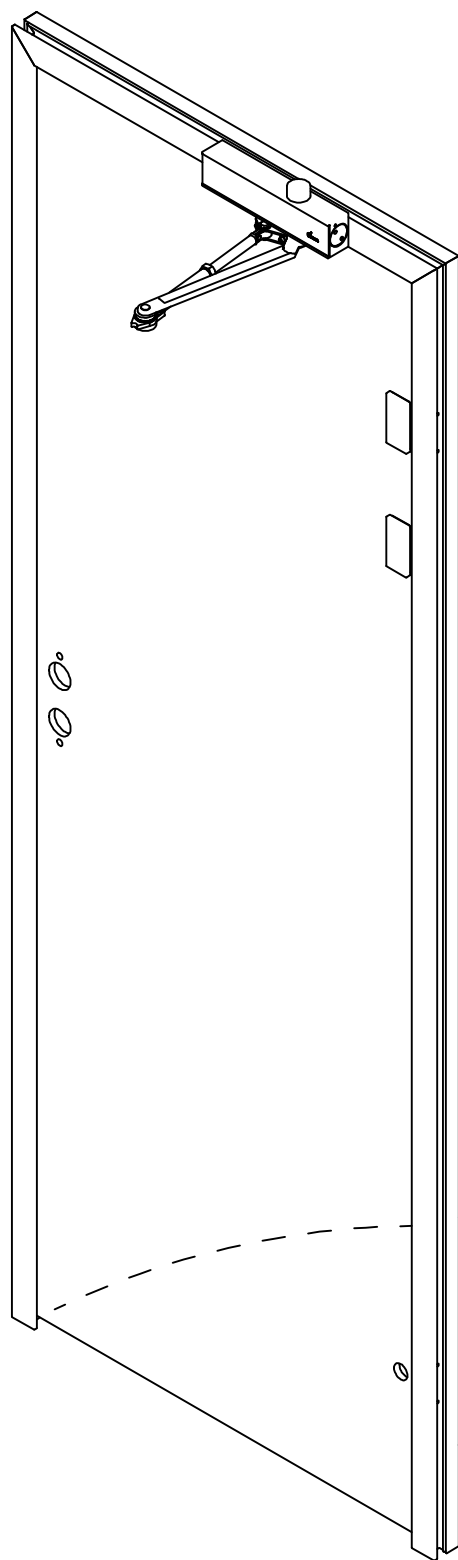

Right hanged door DB Standard

Attachment holes
for closer.

Depending on weight
of door, min 3pcs of
hinges needed.

Note:
Other door measures, see RG-584

Left hanged door DB Standard

Attachment holes for closer.

Note:
Other door measures, see RG-584

Right hanged door DB Edge

Attachment holes for closer.

Depending on weight of door, min 3pcs of hinges needed.

Note:
Other door measures, see RG-584

Left hanged door DB Edge

Attachment holes for closer.

Opening

860070 Fixing point

991208 Hex nut

M5x40

540000 Door closer

540050 Arm for disposition

Note:
Other door measures, see RG-584