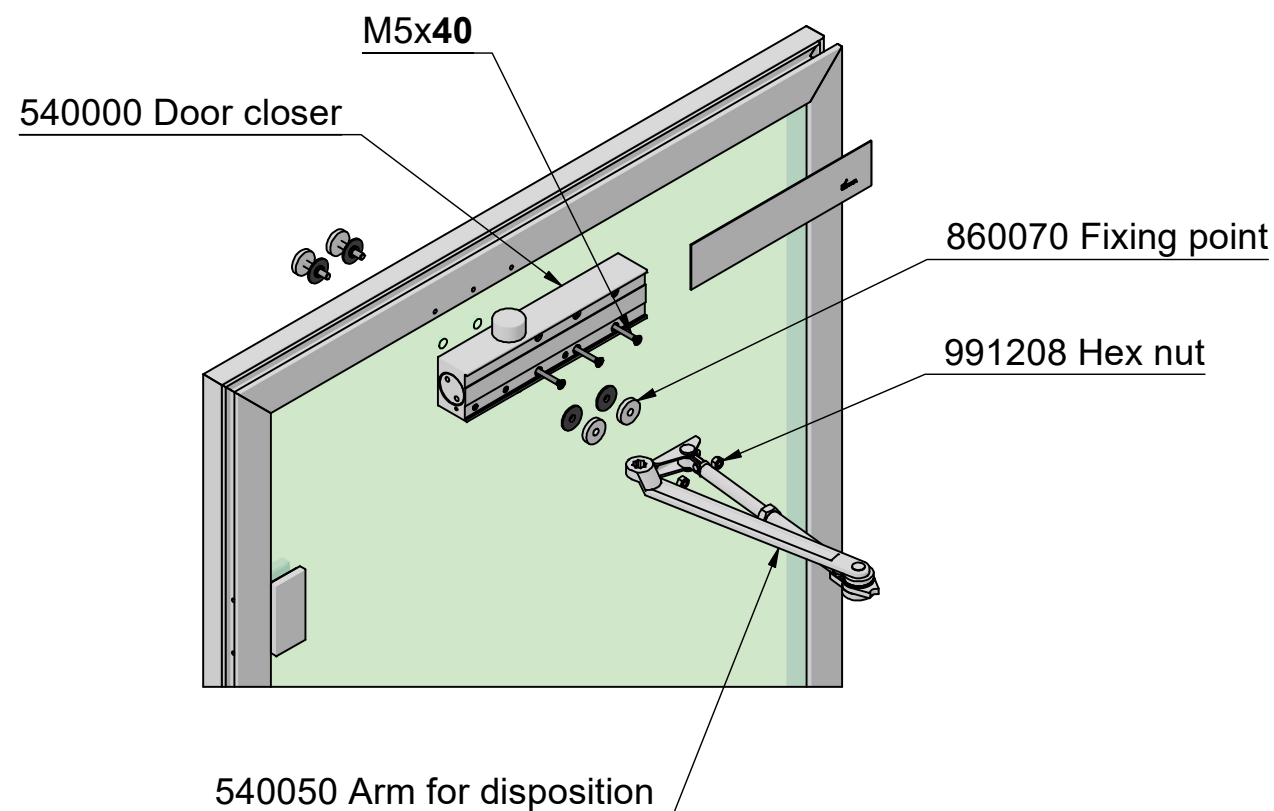

Right hanged door DB Standard

Attachment holes
for closer.

Depending on weight
of door, min 3pcs of
hinges needed.

Note:
Other door measures, see RG-584

Left hanged door DB Standard

Attachment holes for closer.

Note:
Other door measures, see RG-584

Right hanged door DB Edge

Attachment holes for closer.

Depending on weight of door, min 3pcs of hinges needed.

Note:
Other door measures, see RG-584

Left hanged door DB Edge

Attachment holes for closer.

Opening

860070 Fixing point

991208 Hex nut

M5x40

540000 Door closer

540050 Arm for disposition

Note:
Other door measures, see RG-584