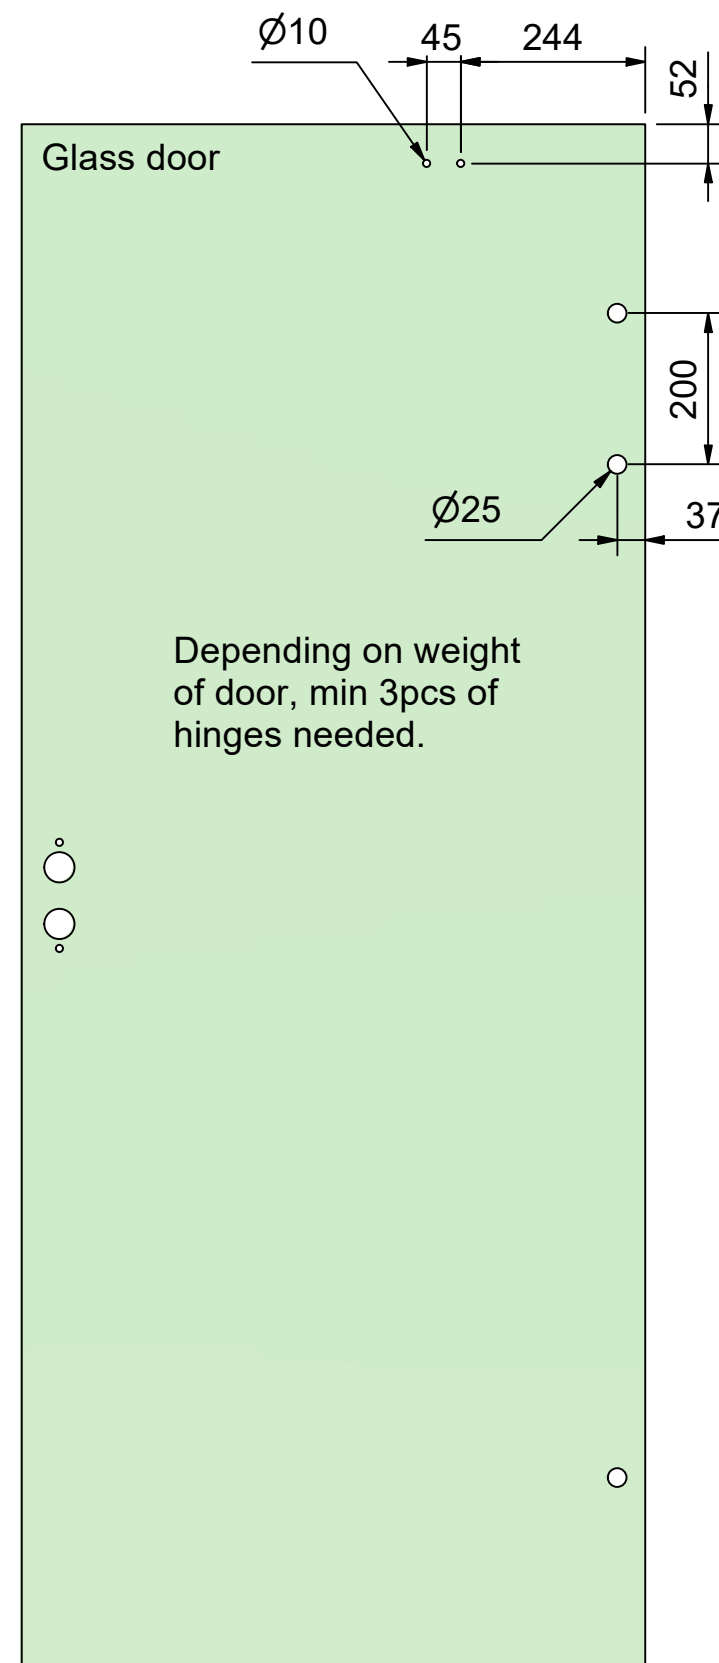

Right hanged door DB Standard

Attachment holes
for closer.

Depending on weight
of door, min 3pcs of
hinges needed.

Note:
Other door measures, see RG-584

Left hanged door DB Standard

Attachment holes for closer.

Note:
Other door measures, see RG-584

Right hanged door DB Edge

Attachment holes for closer.

Depending on weight of door, min 3pcs of hinges needed.

Note:
Other door measures, see RG-584

Left hanged door DB Edge

Attachment holes for closer.

Opening

860070 Fixing point

991208 Hex nut

M5x40

540000 Door closer

540050 Arm for disposition

Note:
Other door measures, see RG-584