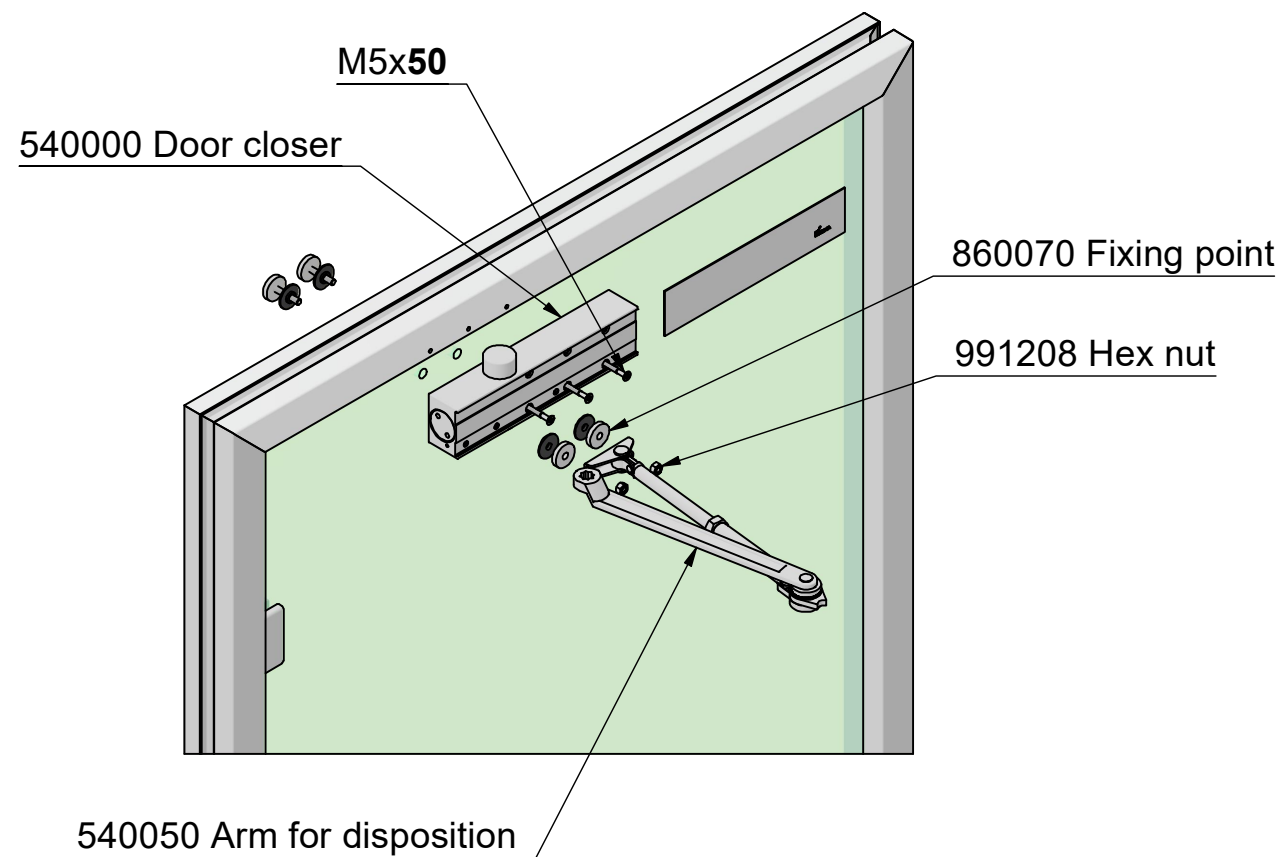

Right hanged door DB Standard

Attachment holes
for closer.

Depending on weight
of door, min 3pcs of
hinges needed.

Note:
Other door measures, see RG-584

Left hanged door DB Standard

Attachment holes for closer.

Note:
Other door measures, see RG-584

Right hanged door DB Edge

Attachment holes for closer.

Depending on weight of door, min 3pcs of hinges needed.

Note:
Other door measures, see RG-584

Left hanged door DB Edge

Attachment holes for closer.

Opening

860070 Fixing point

991208 Hex nut

M5x40

540000 Door closer

540050 Arm for disposition

Note:
Other door measures, see RG-584