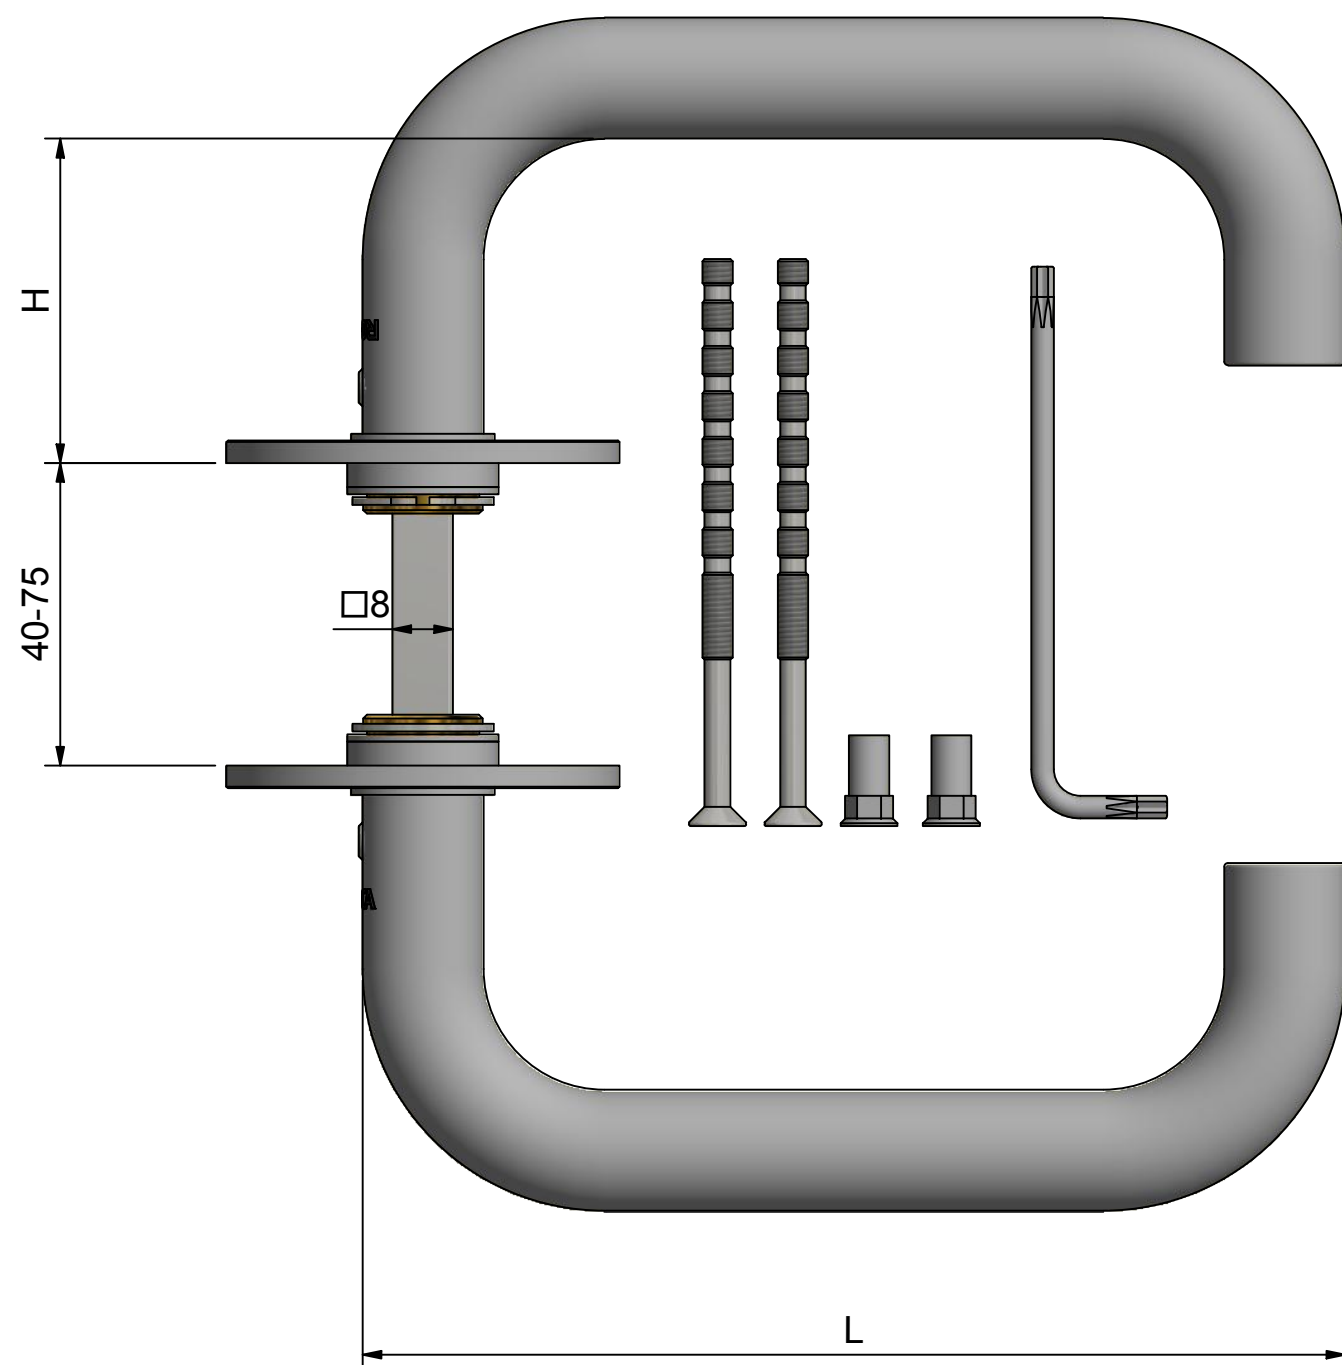

931234

931238,931240

Table					
Item no.	Material	Treatment	L=mm	H=mm	Ø=mm
931234	AISI304	Satin polished	130	43	16
921238	AISI304	Satin polished	140	44	19
931240	AISI304	Polished	140	44	19