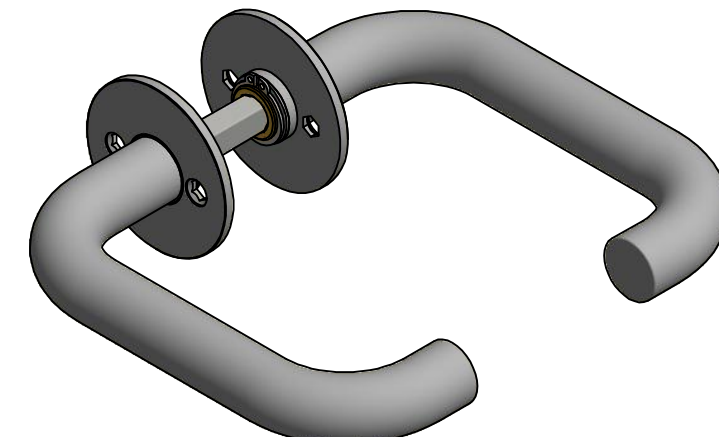

931234

931238,931240

Table					
Item no.	Material	Treatment	L=mm	H=mm	Ø=mm
931234	AISI304	Satin polished	130	43	16
921238	AISI304	Satin polished	140	44	19
931240	AISI304	Polished	140	44	19