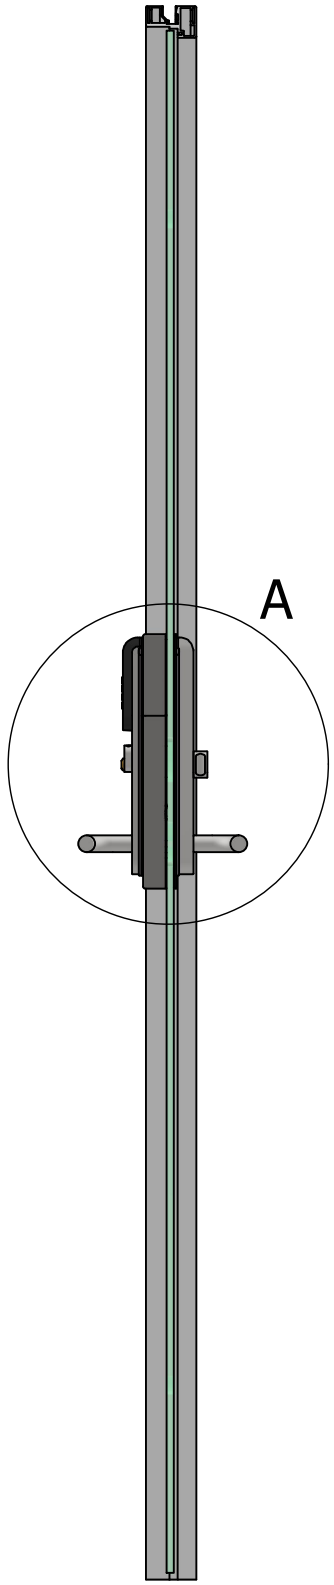

A (1:2)

Assa Aperio

Adapter for Aperio

Distance for Aperio

Lock case cover for Aperio

RG-470

Item no.	Type
865052	Right
865053	Left

Standard glass cutout
ROCA RG-470 moduleCut out in frame
B (1 : 2)