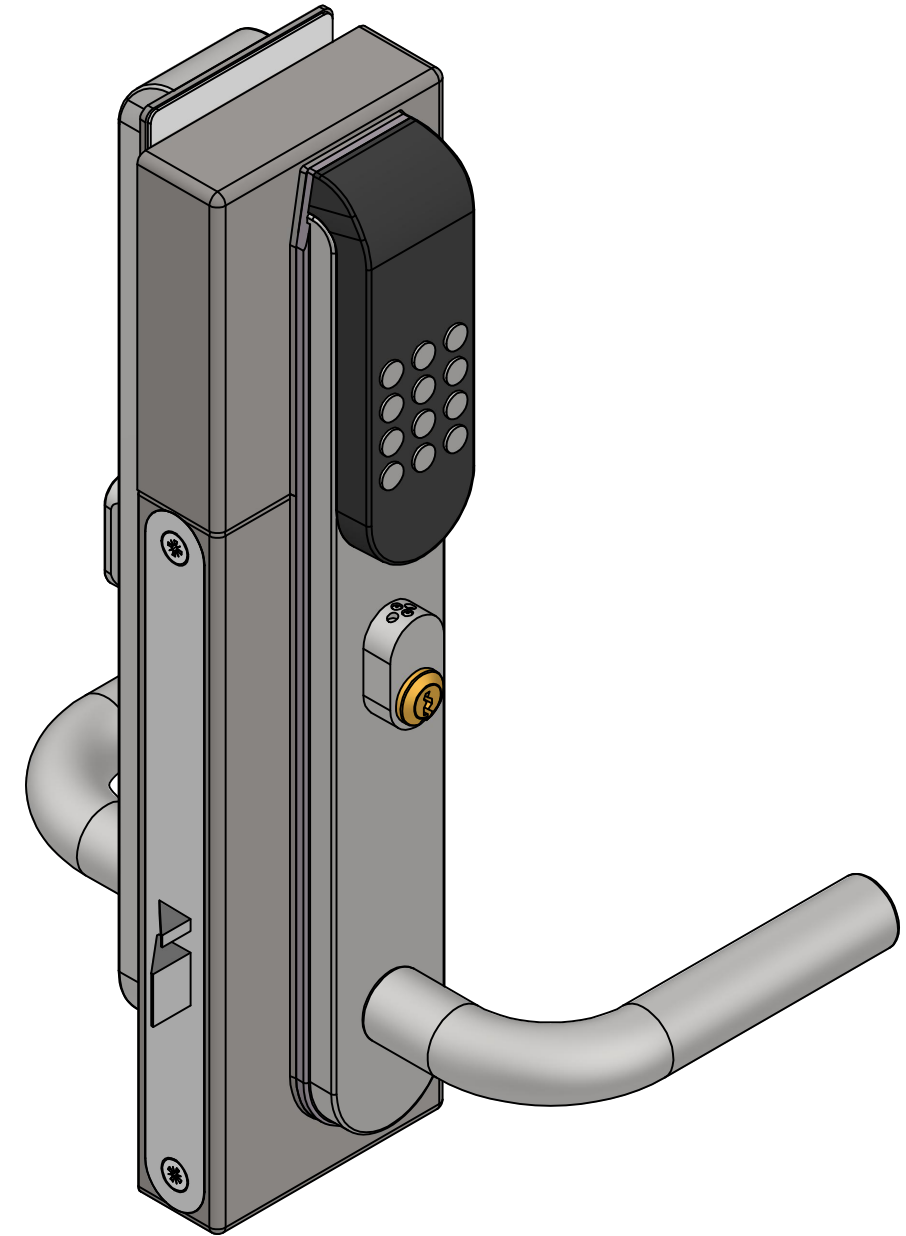

A (1:2)

Assa Aperio

Adapter for Aperio

Distance for Aperio

Lock case cover for Aperio

RG-470

Item no.	Type
865052	Right
865053	Left

Standard glass cutout
ROCA RG-470 moduleCut out in frame
B (1 : 2)