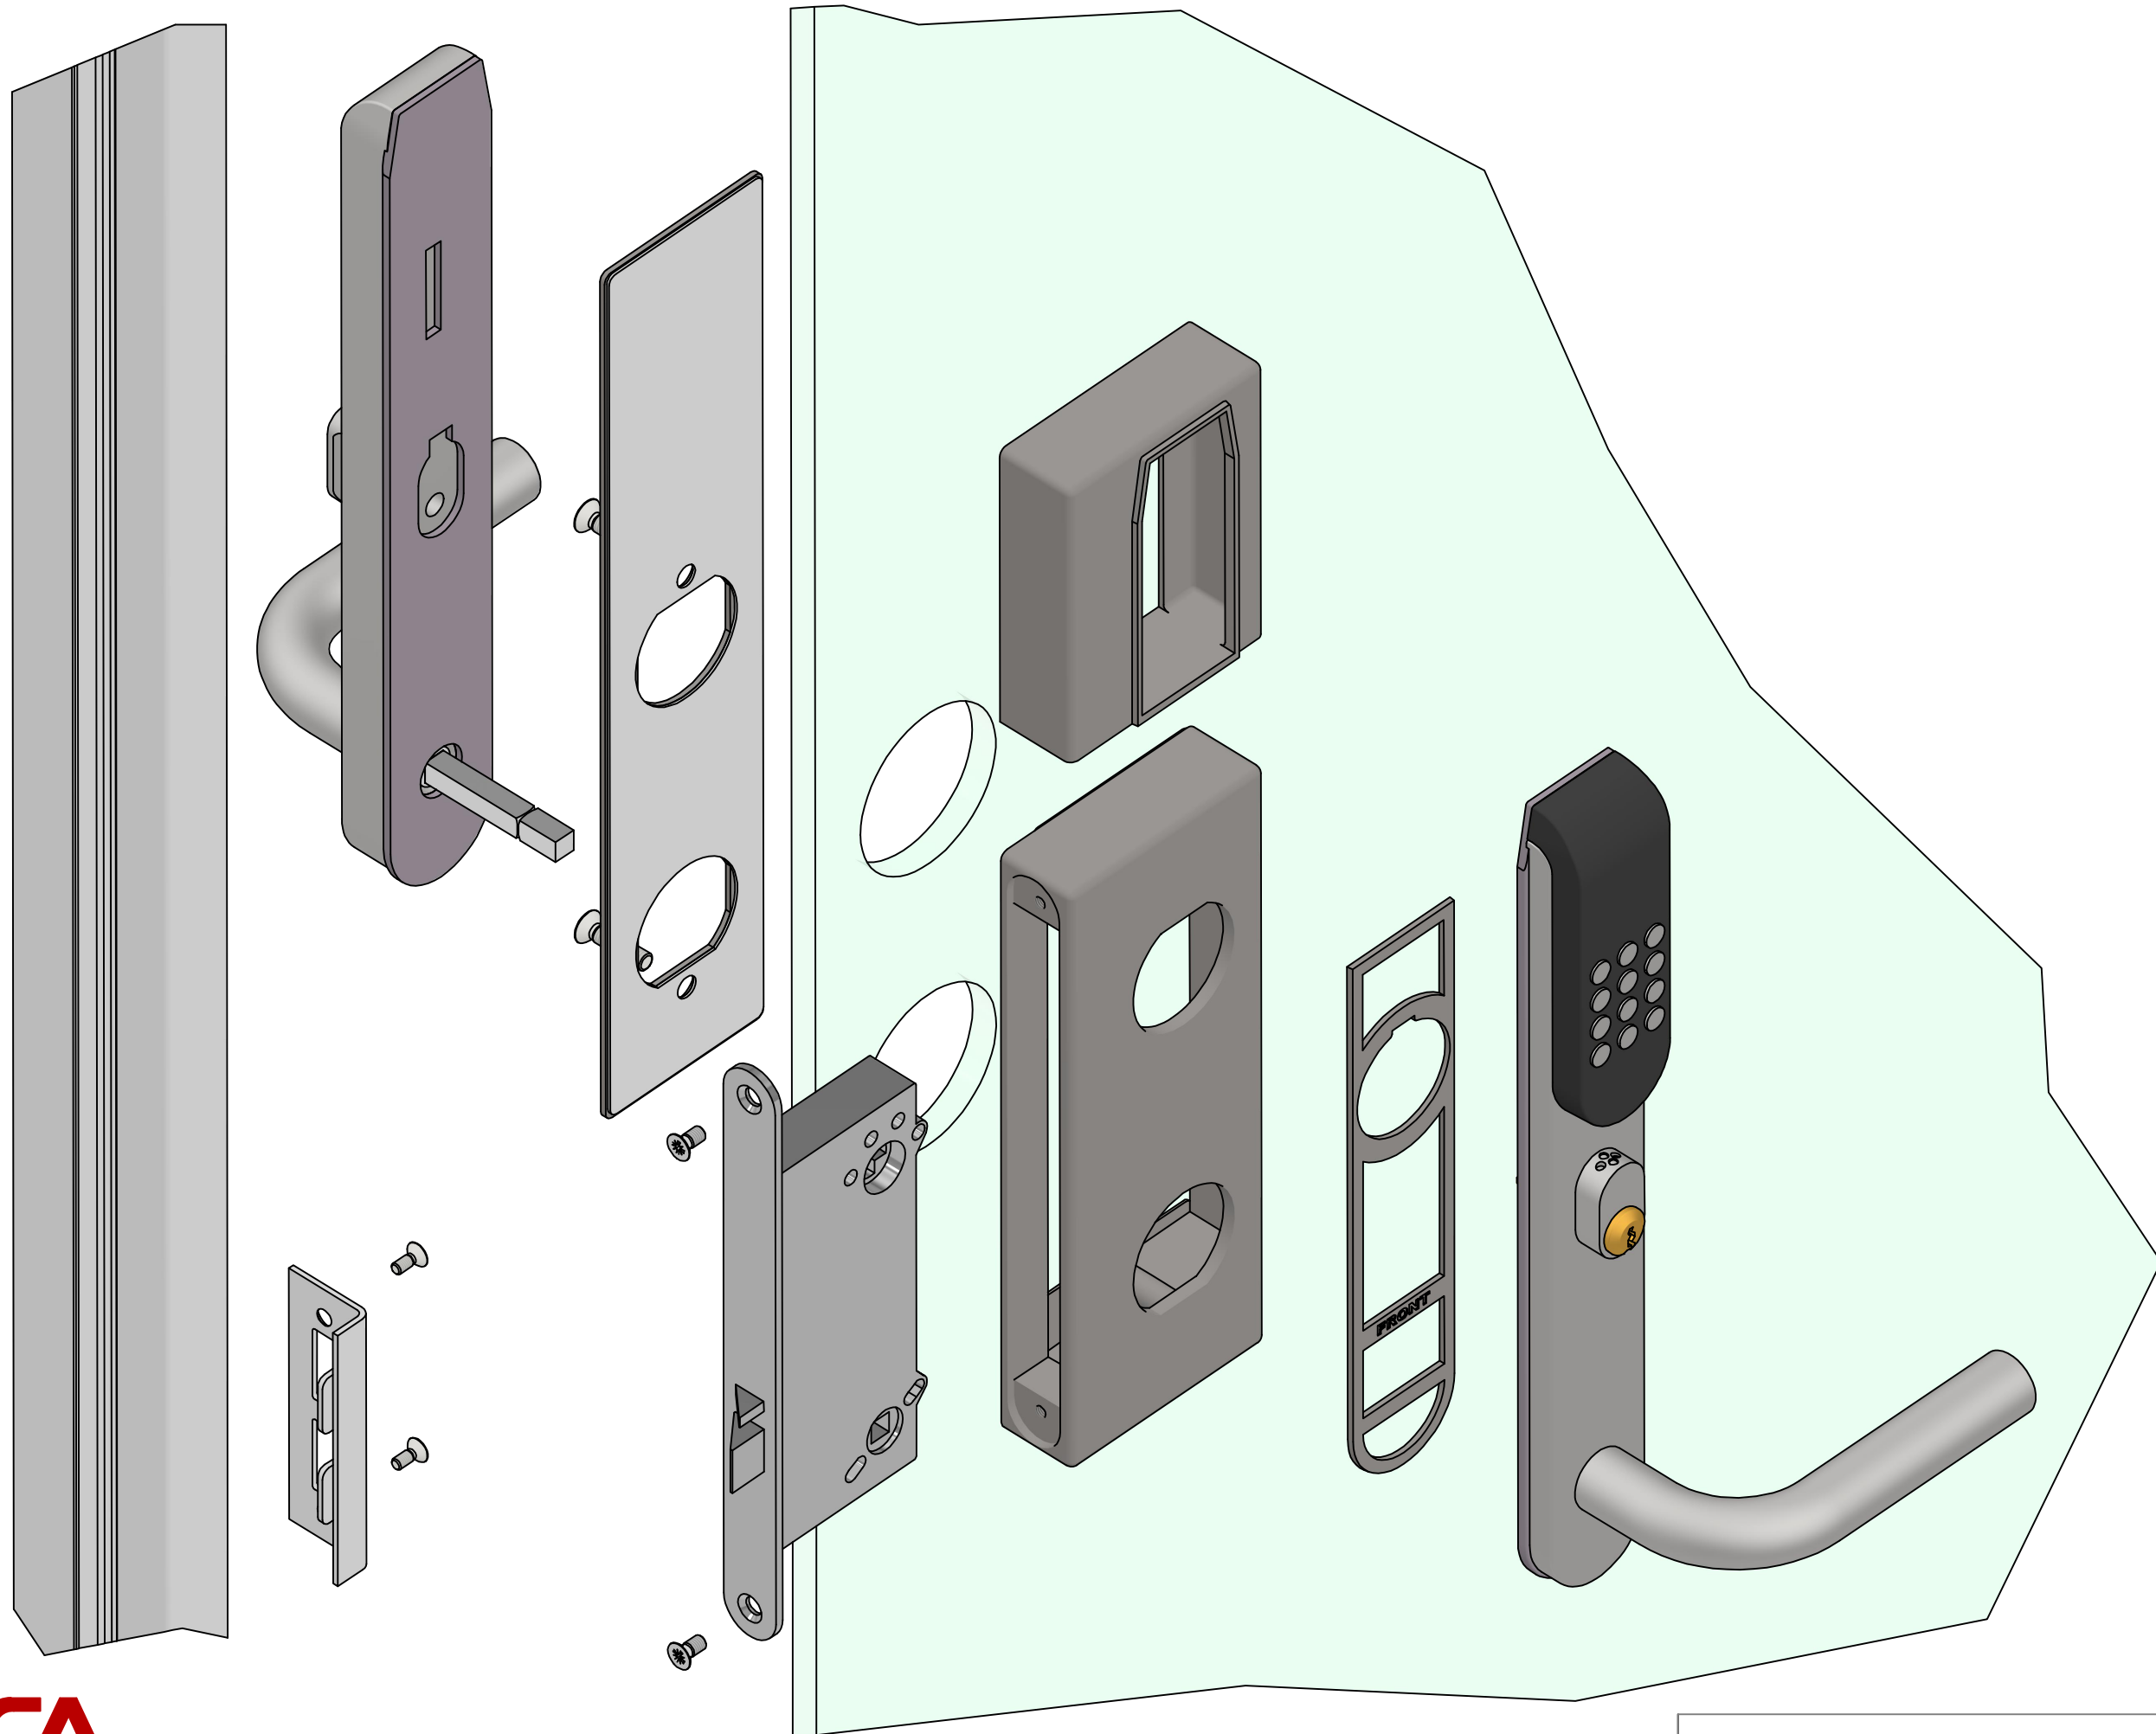

A (1:2)

Assa Aperio

Adapter for Aperio

Distance for Aperio

Lock case cover for Aperio

RG-470

Item no.	Type
865052	Right
865053	Left

Standard glass cutout
ROCA RG-470 moduleCut out in frame
B (1 : 2)