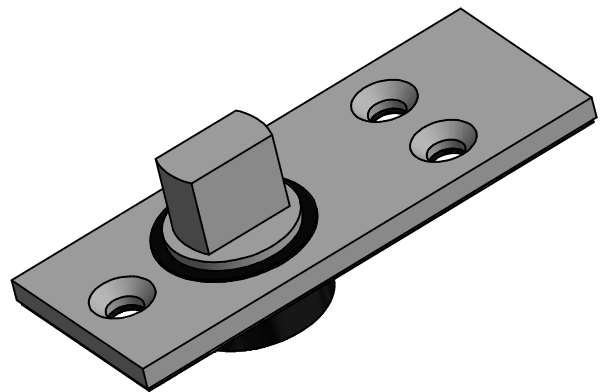

RG-221

ROCCA®

Pivot pin for floor

V1 120926/EM

RG-241