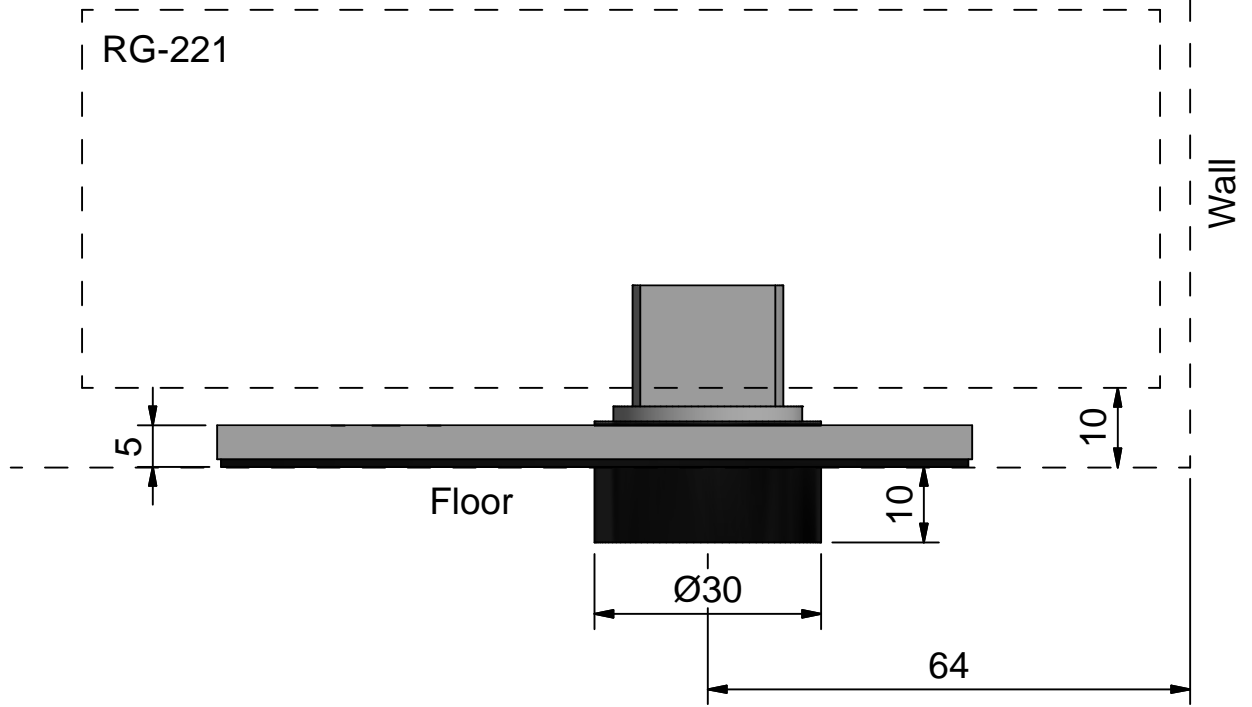

RG-221

ROCCA®

Pivot pin for floor

V1 120926/EM

RG-241