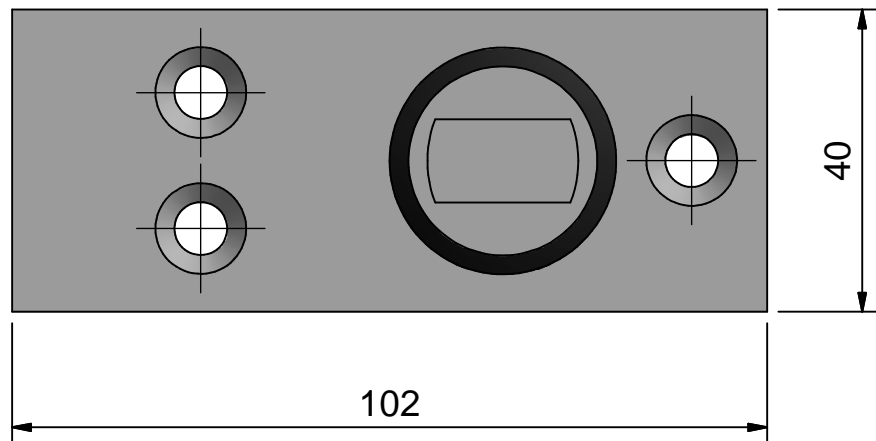

RG-221

ROCCA®

Pivot pin for floor

V1 120926/EM

RG-241