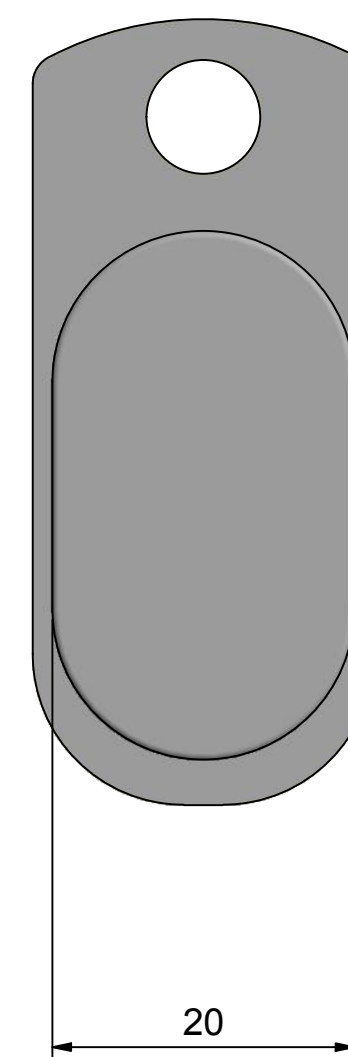

(2:1)

Table		
Item no.	Material	Treatment
938800	Zamac	Satin nickel plated
938801	Zamac	Chrome plated
938802	Zamac	Electro coated brass

See table

Date
191125/HHDescription
Blind plug WH-BP01

Item no.