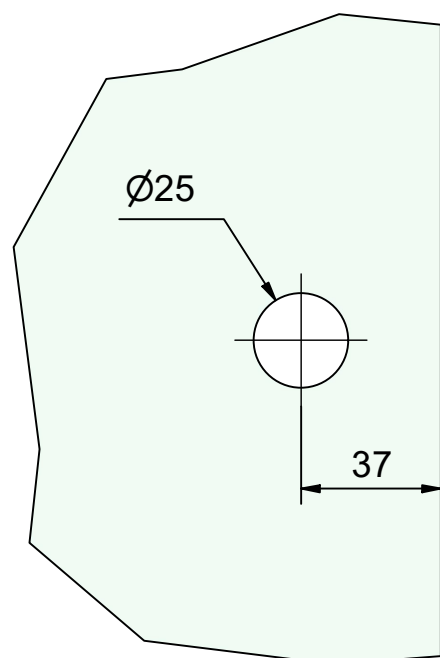

Glass 10 mm

Extra bushing included for door height adjustment.