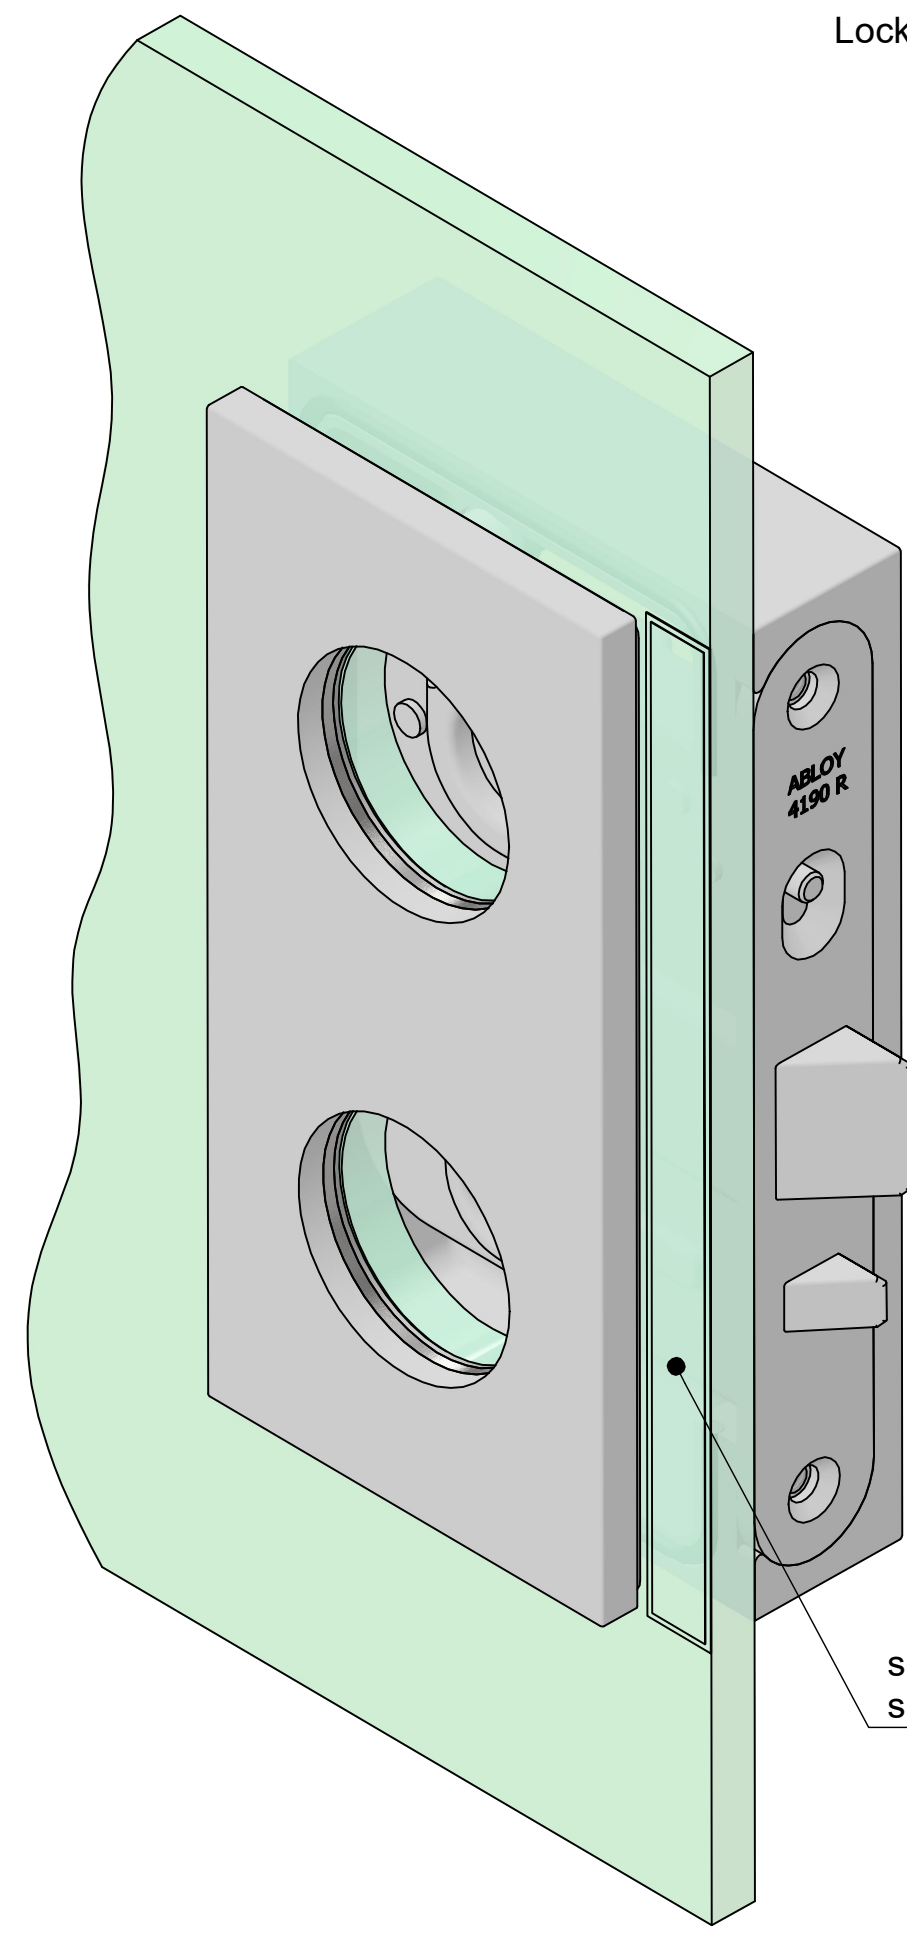

Lock case cover for swing door in frame.

self adhesive film  
space for door frame sealing (12,5mm)