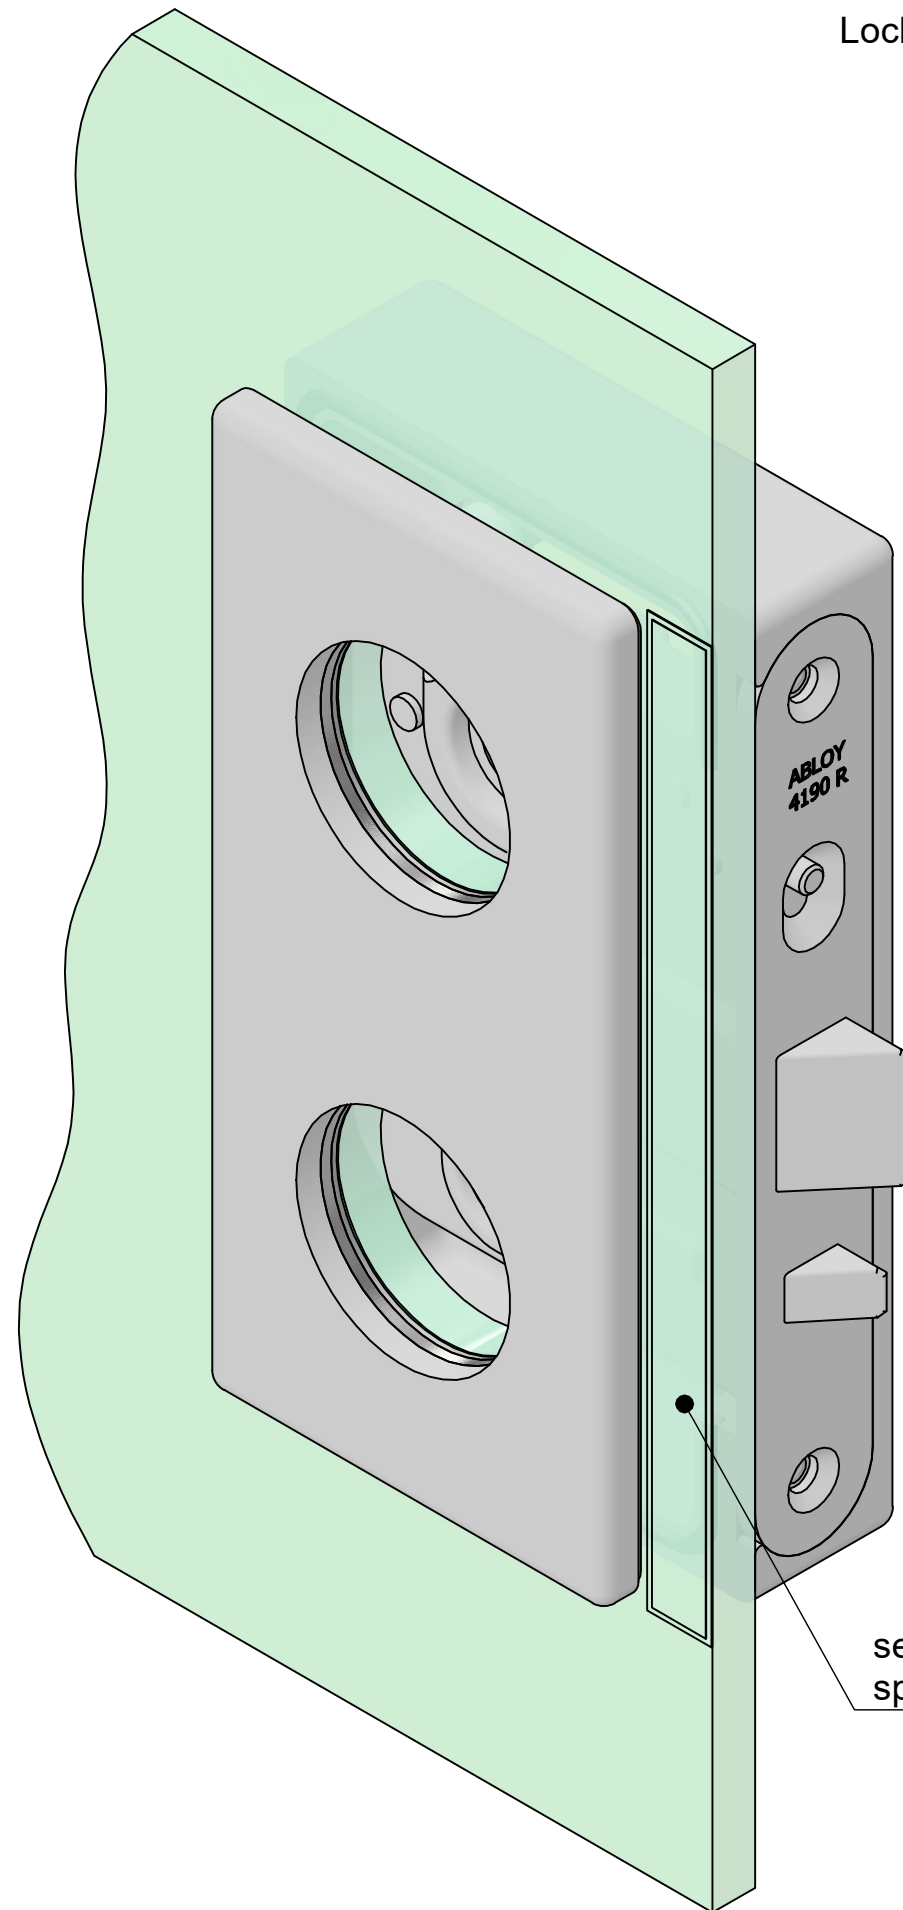

Lock case cover for swing door in frame.

self adhesive film  
space for door frame sealing (12,5mm)