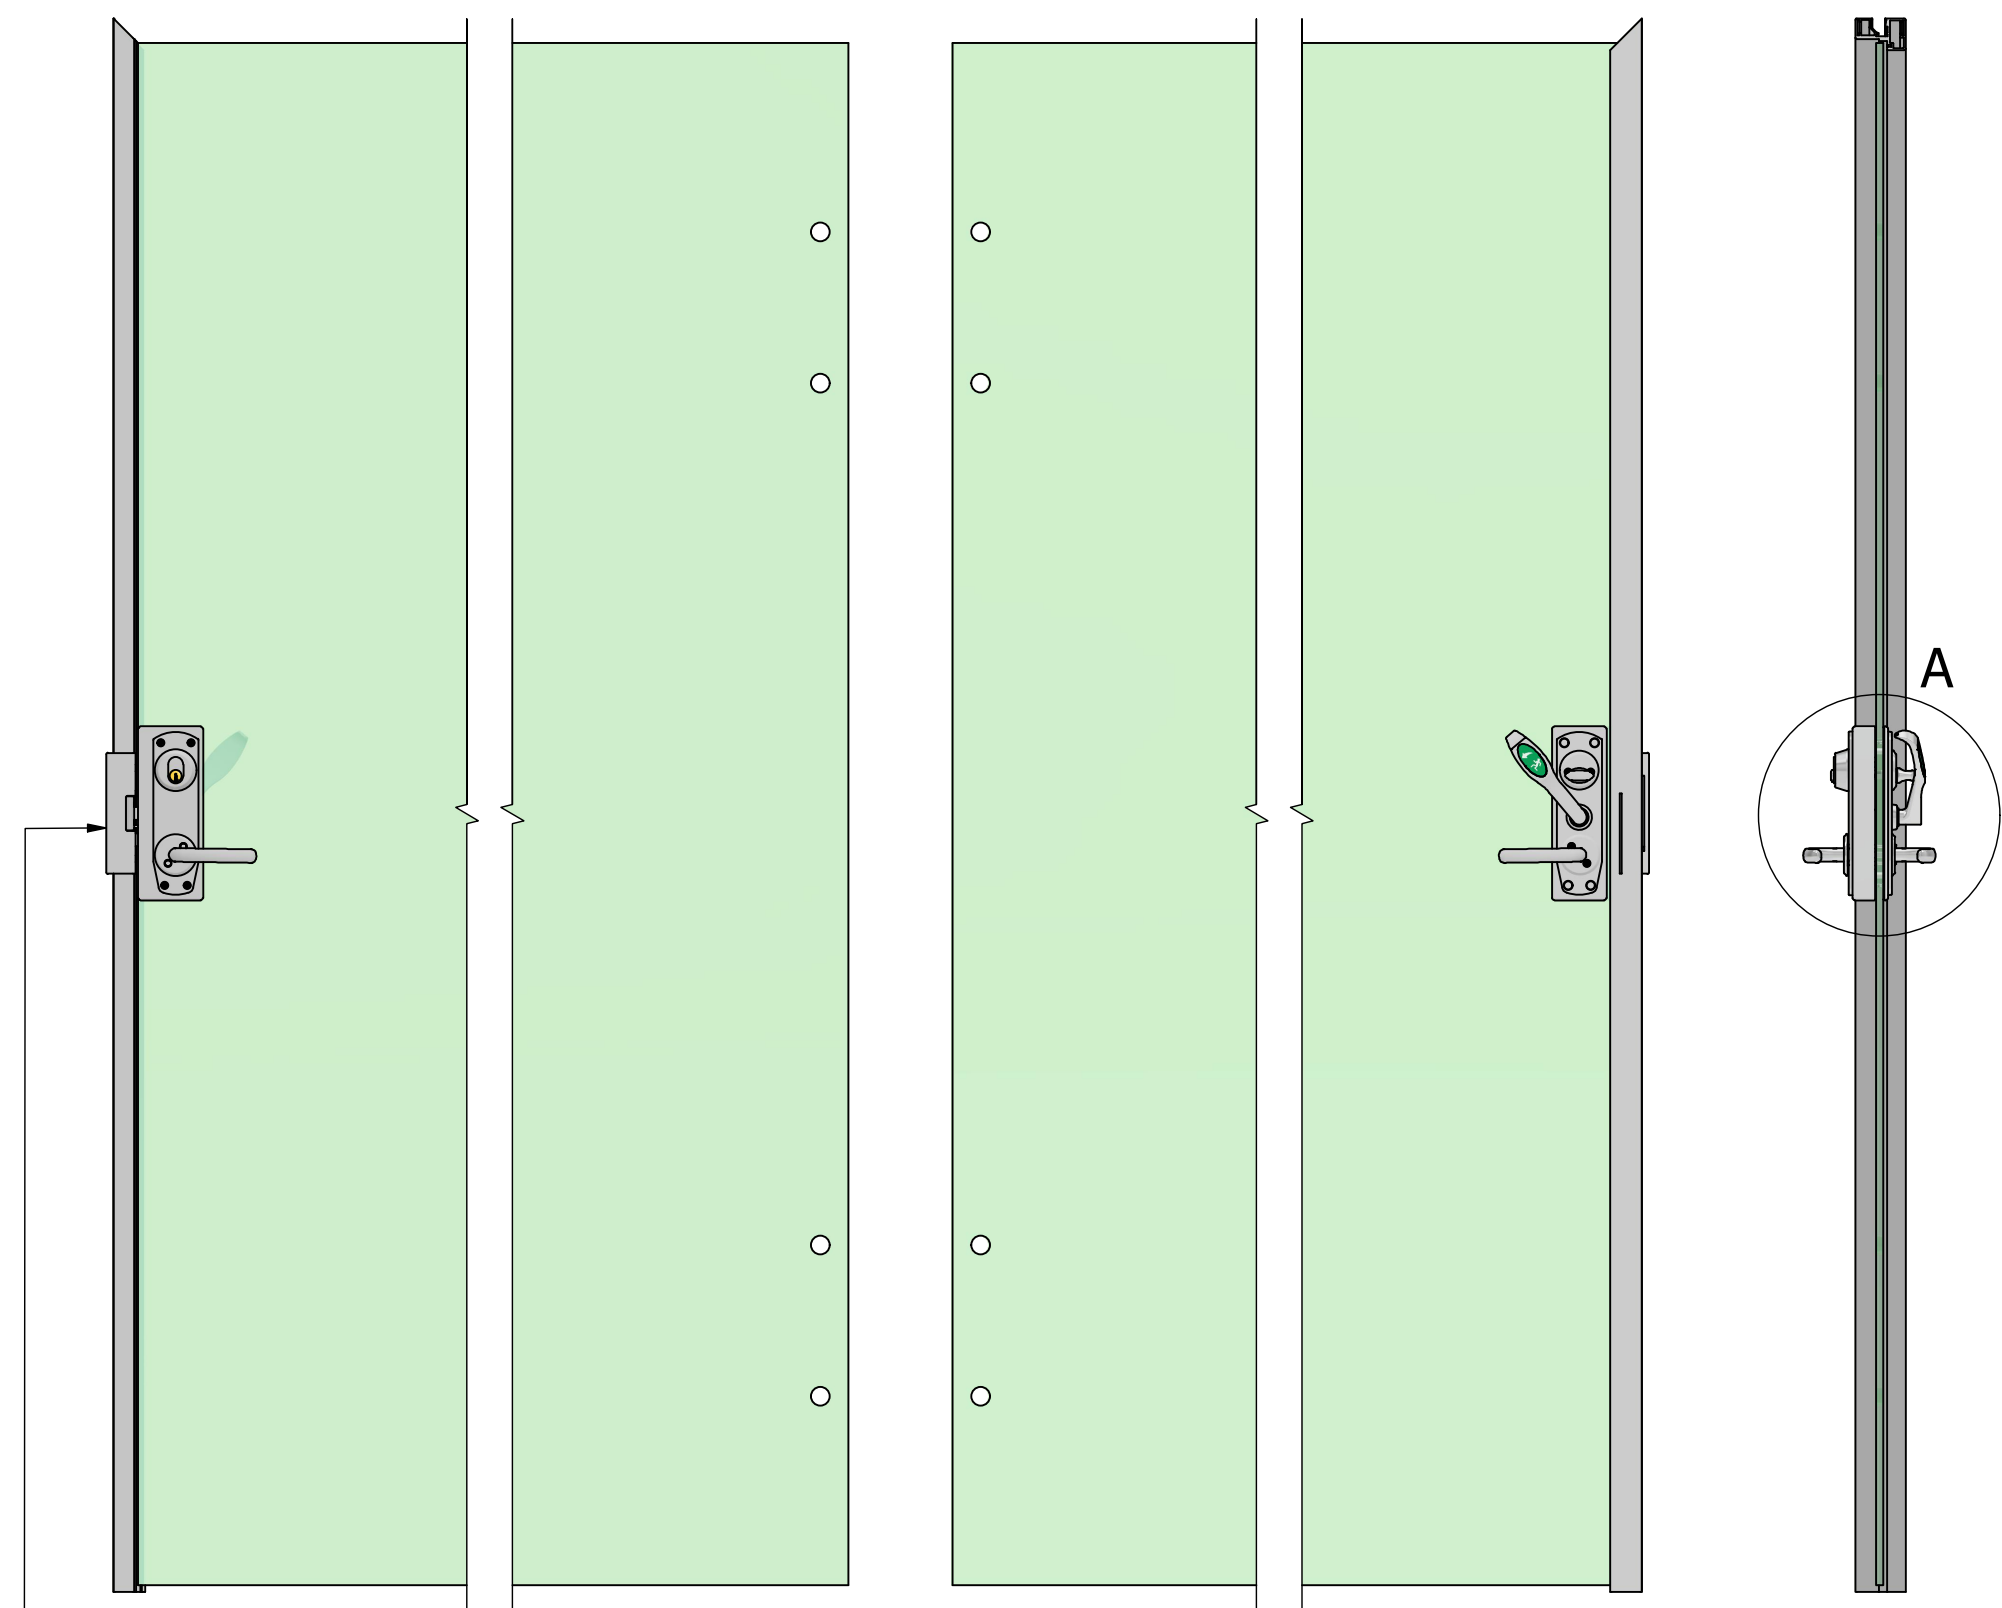

ROCA decibel with emergency exit handle  
ASSA 179 and ASSA lock case 721/722

A (1 : 2)

Strike plate RG-474 in standard position acc to door frame RG-580

\*\* Needs additional machining

Right handed door

Additional machining RG-470/471

Glass cut out

Left hanged door

Additional machining RG-470/471

Glass cut out

Date	
Description	Item no.

B (1:1)