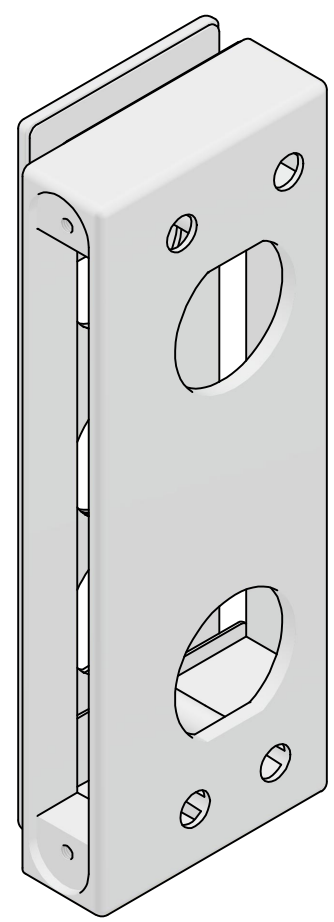

ROCA decibel with emergency exit handle  
ASSA 179 and ASSA lock case 721/722

A (1 : 2)

Strike plate RG-474 in standard position acc to door frame RG-580

\*\* Needs additional machining

Right handed door

Additional machining RG-470/471

Glass cut out

Left hanged door

Additional machining RG-470/471

Glass cut out

Date	
Description	Item no.

B (1:1)