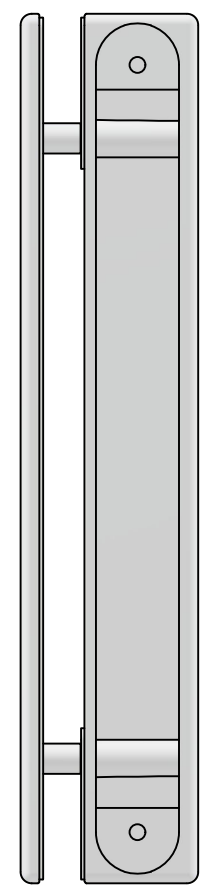

ROCA decibel with emergency exit handle  
ASSA 179 and ASSA lock case 721/722

A (1 : 2)

Strike plate RG-474 in standard position acc to door frame RG-580

\*\* Needs additional machining

Right handed door

Additional machining RG-470/471

Glass cut out

Left hanged door

Additional machining RG-470/471

Glass cut out

Date	
Description	Item no.

B (1:1)