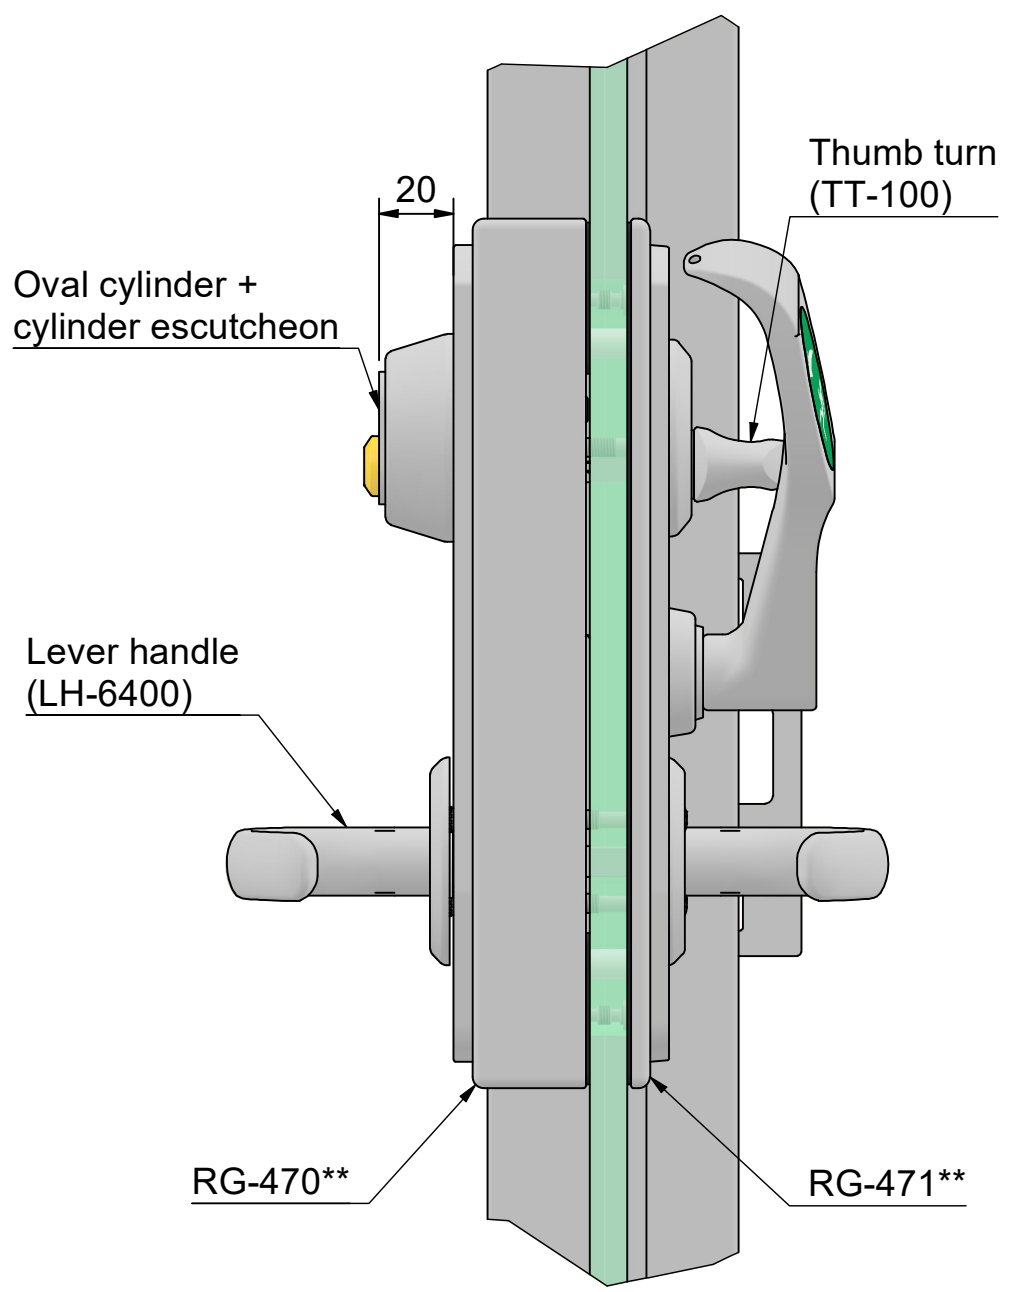

ROCA decibel with emergency exit handle  
ASSA 179 and ASSA lock case 721/722

A (1 : 2)

Strike plate RG-474 in standard position acc to door frame RG-580

\*\* Needs additional machining

Right handed door

Additional machining RG-470/471

Glass cut out

Left hanged door

Additional machining RG-470/471

Glass cut out

Date	
Description	Item no.

B (1:1)