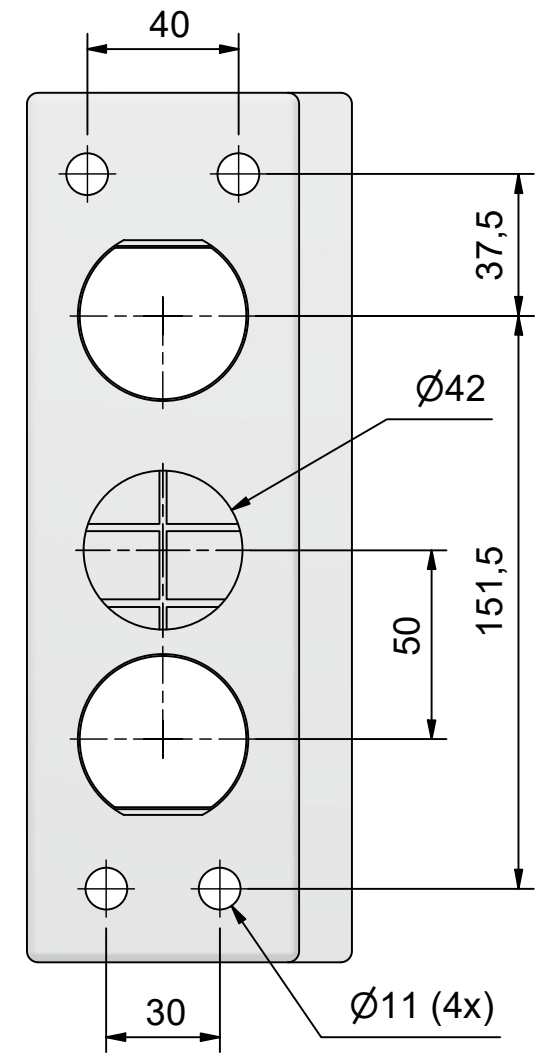

ROCA decibel with emergency exit handle  
ASSA 179 and ASSA lock case 721/722

A (1 : 2)

Strike plate RG-474 in standard position acc to door frame RG-580

\*\* Needs additional machining

Right handed door

Additional machining RG-470/471

Glass cut out

Left hanged door

Additional machining RG-470/471

Glass cut out

Date	
Description	Item no.

B (1:1)