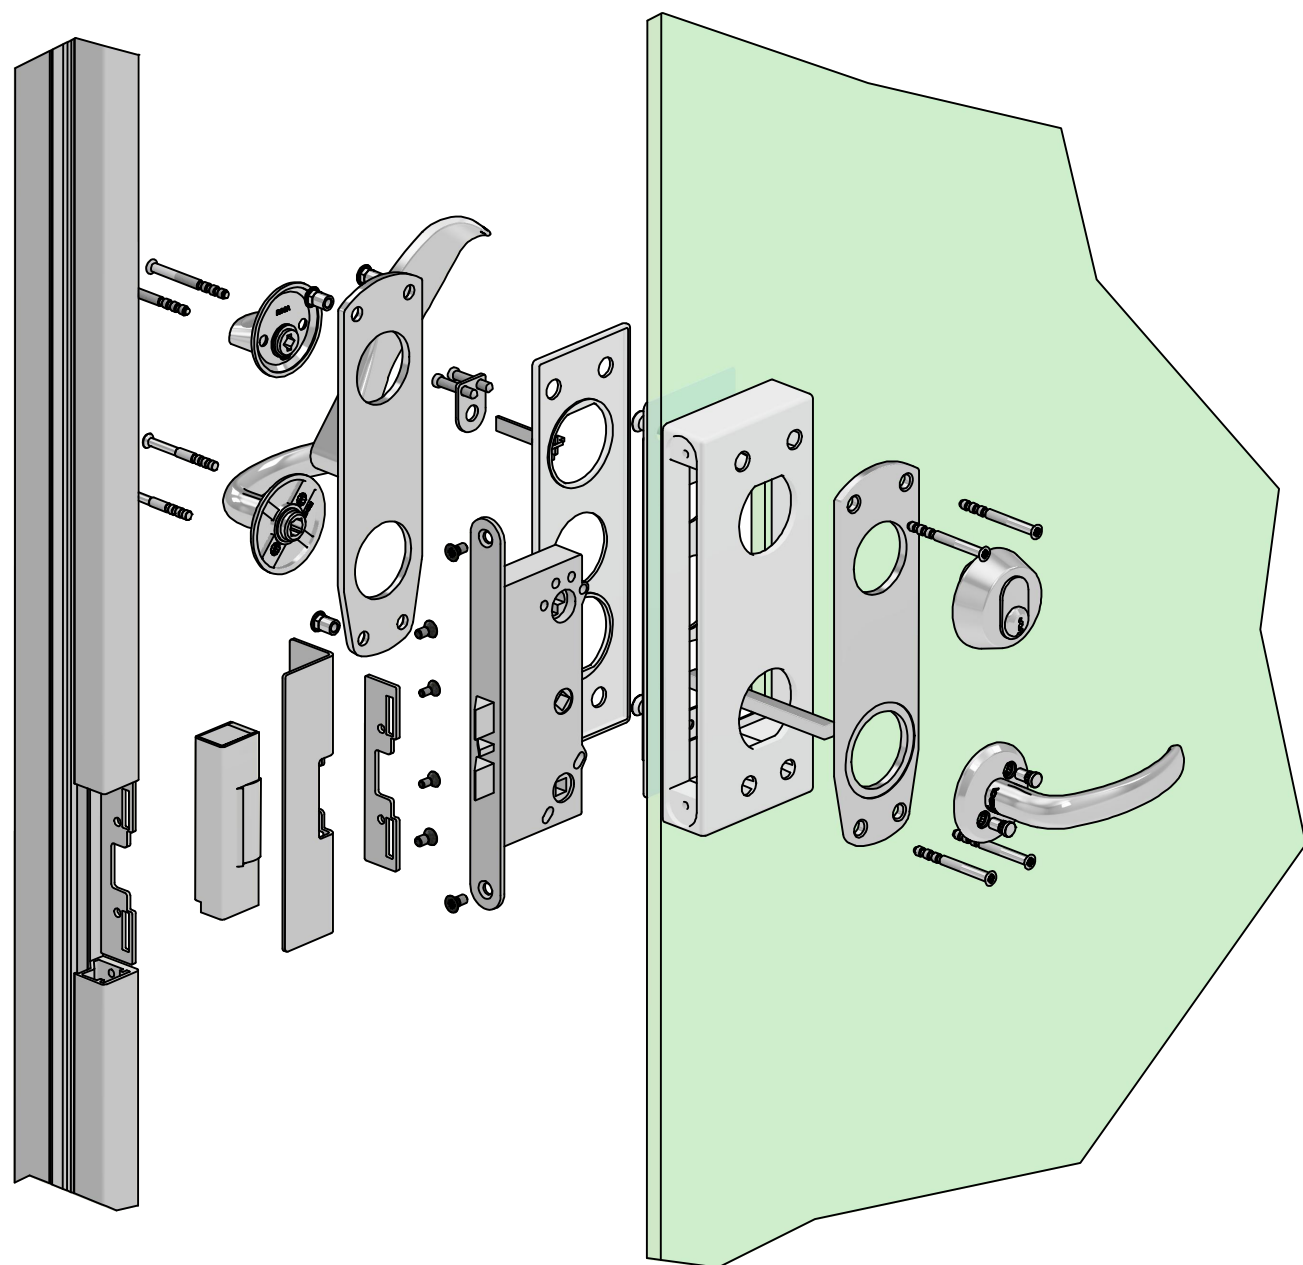

ROCA decibel with emergency exit handle  
ASSA 179 and ASSA lock case 721/722

A (1 : 2)

Strike plate RG-474 in standard position acc to door frame RG-580

\*\* Needs additional machining

Right handed door

Additional machining RG-470/471

Glass cut out

Left hanged door

Additional machining RG-470/471

Glass cut out

Date	
Description	Item no.

B (1:1)