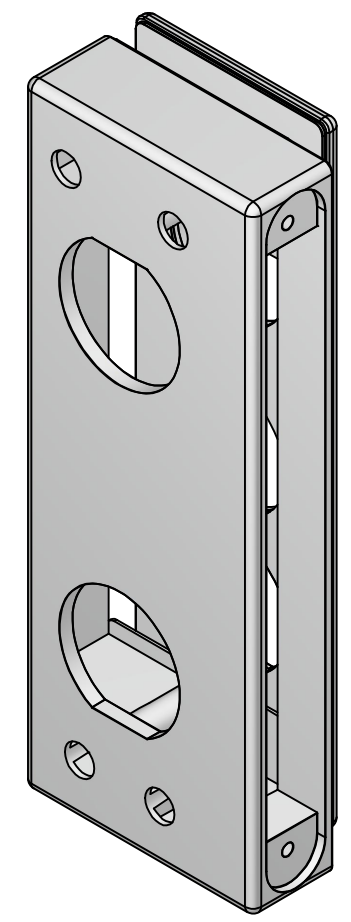

ROCA decibel with emergency exit handle  
ASSA 179 and ASSA lock case 721/722

A (1 : 2)

Strike plate RG-474 in standard position acc to door frame RG-580

\*\* Needs additional machining

Right handed door

Additional machining RG-470/471

Glass cut out

Left hanged door

Additional machining RG-470/471

Glass cut out

Date	
Description	Item no.

B (1:1)