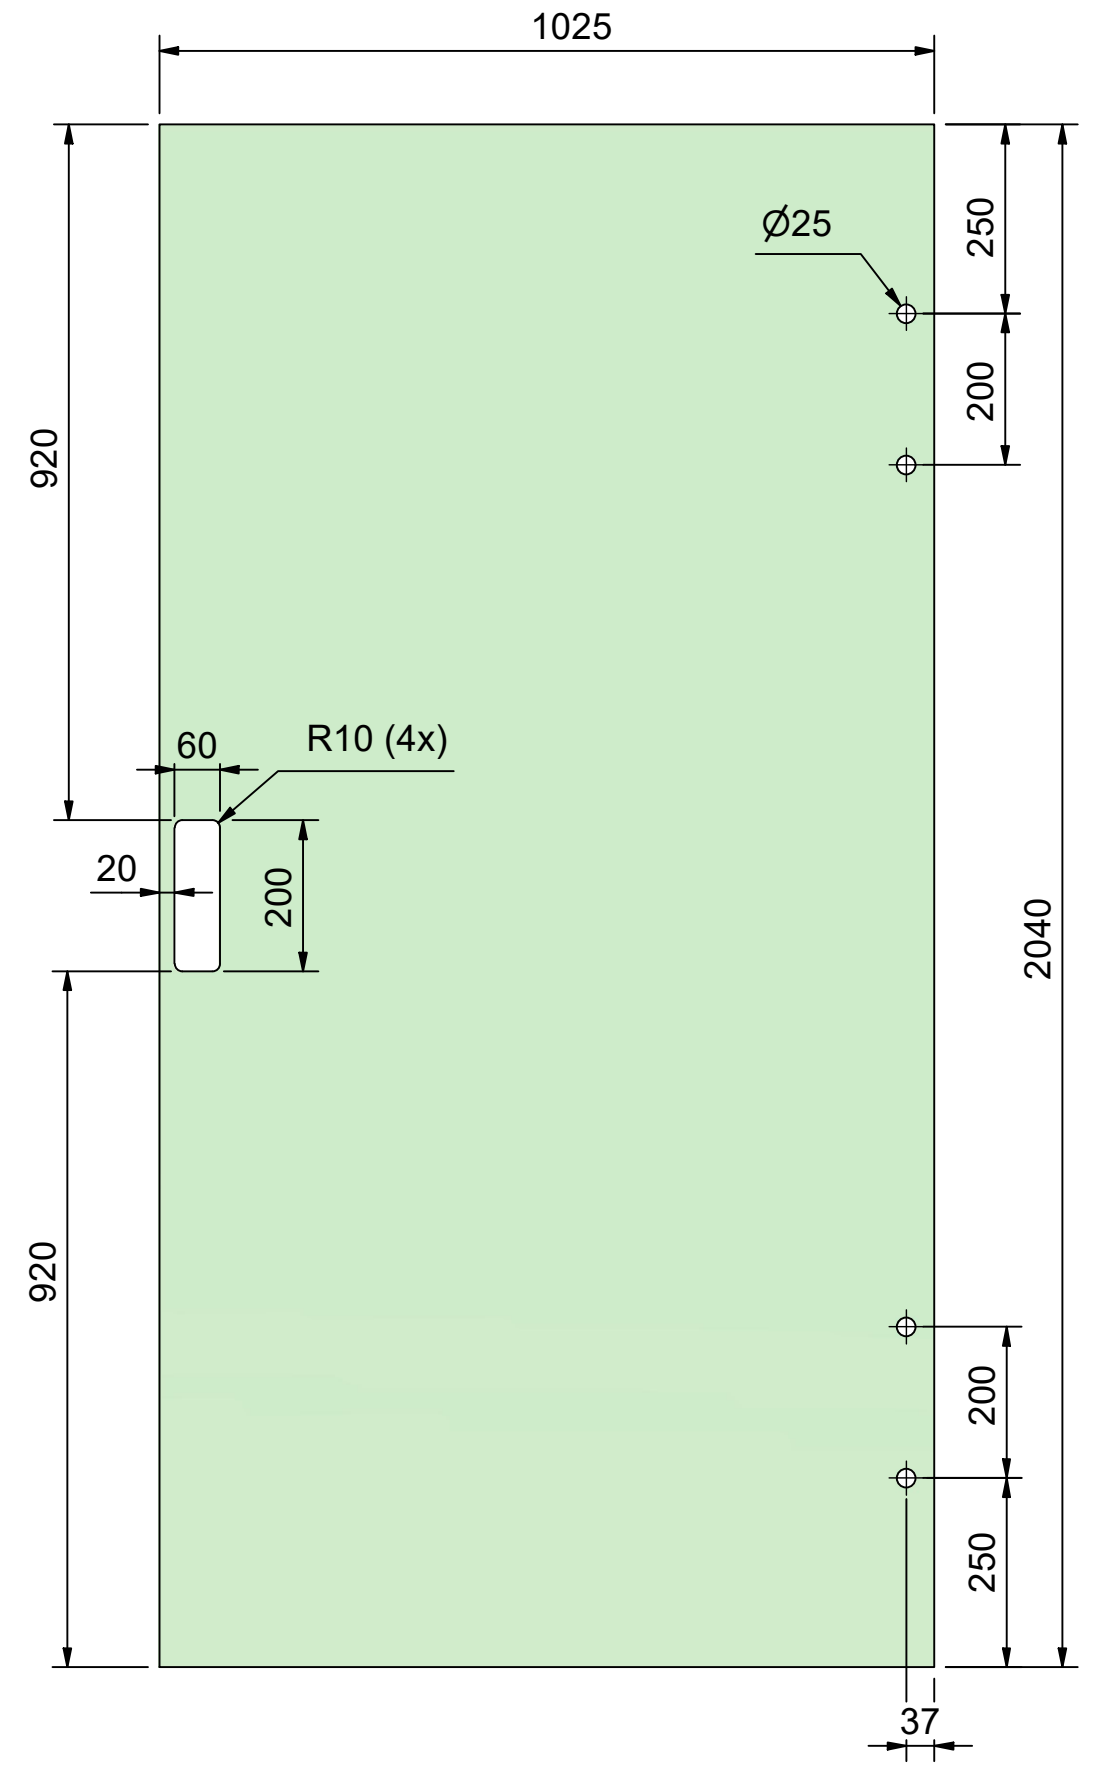

ROCA decibel with emergency exit handle  
ASSA 179 and ASSA lock case 721/722

A (1 : 2)

Strike plate RG-474 in standard position acc to door frame RG-580

\*\* Needs additional machining

Right handed door

Additional machining RG-470/471

Glass cut out

Left hanged door

Additional machining RG-470/471

Glass cut out

Date	
Description	Item no.

B (1:1)