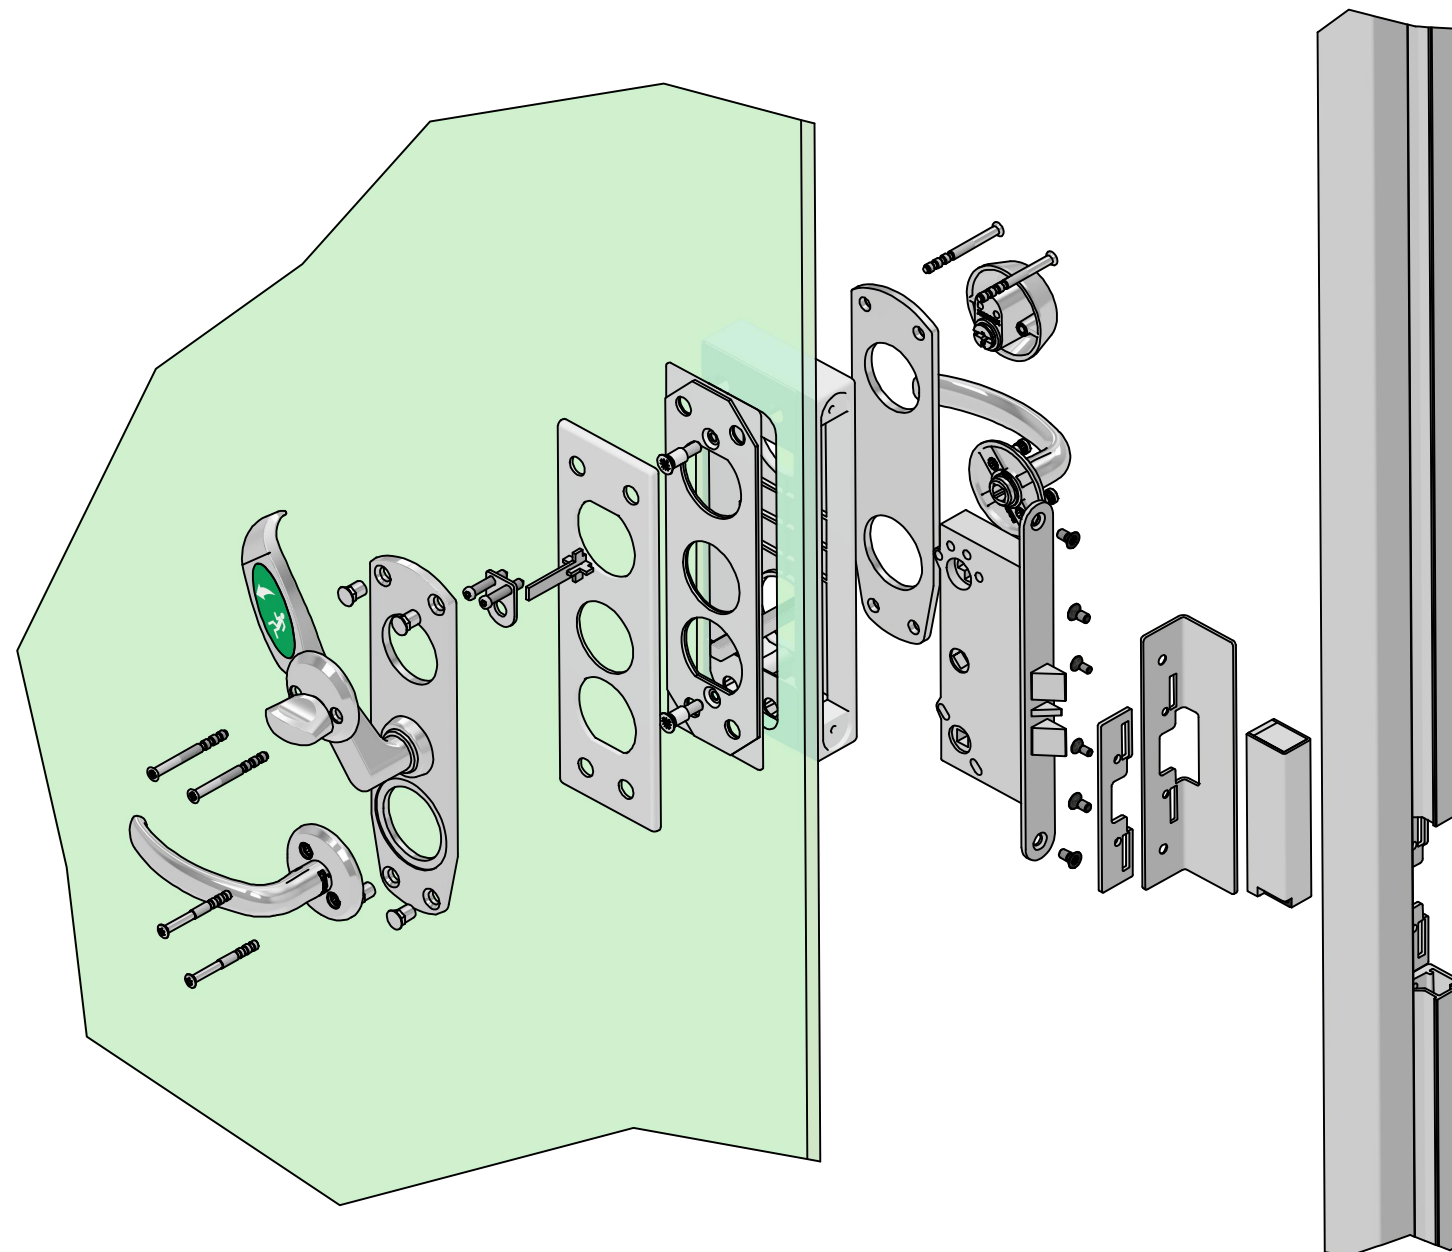

ROCA decibel with emergency exit handle  
ASSA 179 and ASSA lock case 721/722

A (1 : 2)

Strike plate RG-474 in standard position acc to door frame RG-580

\*\* Needs additional machining

Right handed door

Additional machining RG-470/471

Glass cut out

Left hanged door

Additional machining RG-470/471

Glass cut out

Date	
Description	Item no.

B (1:1)