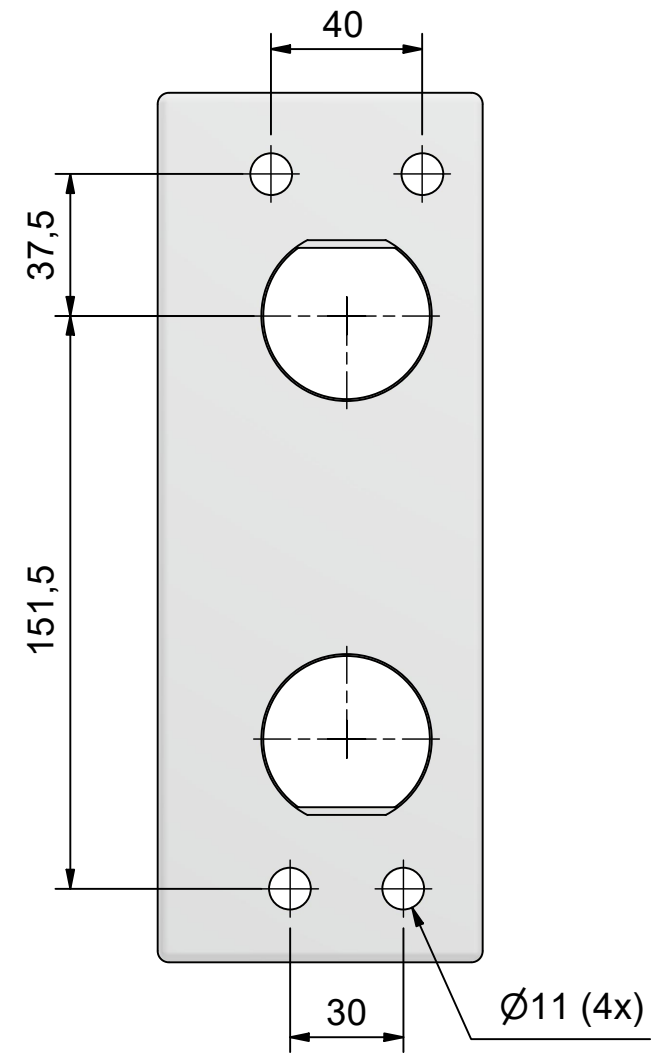

ROCA decibel with emergency exit handle  
ASSA 179 and ASSA lock case 721/722

A (1 : 2)

Strike plate RG-474 in standard position acc to door frame RG-580

\*\* Needs additional machining

Right handed door

Additional machining RG-470/471

Glass cut out

Left hanged door

Additional machining RG-470/471

Glass cut out

Date	
Description	Item no.

B (1:1)