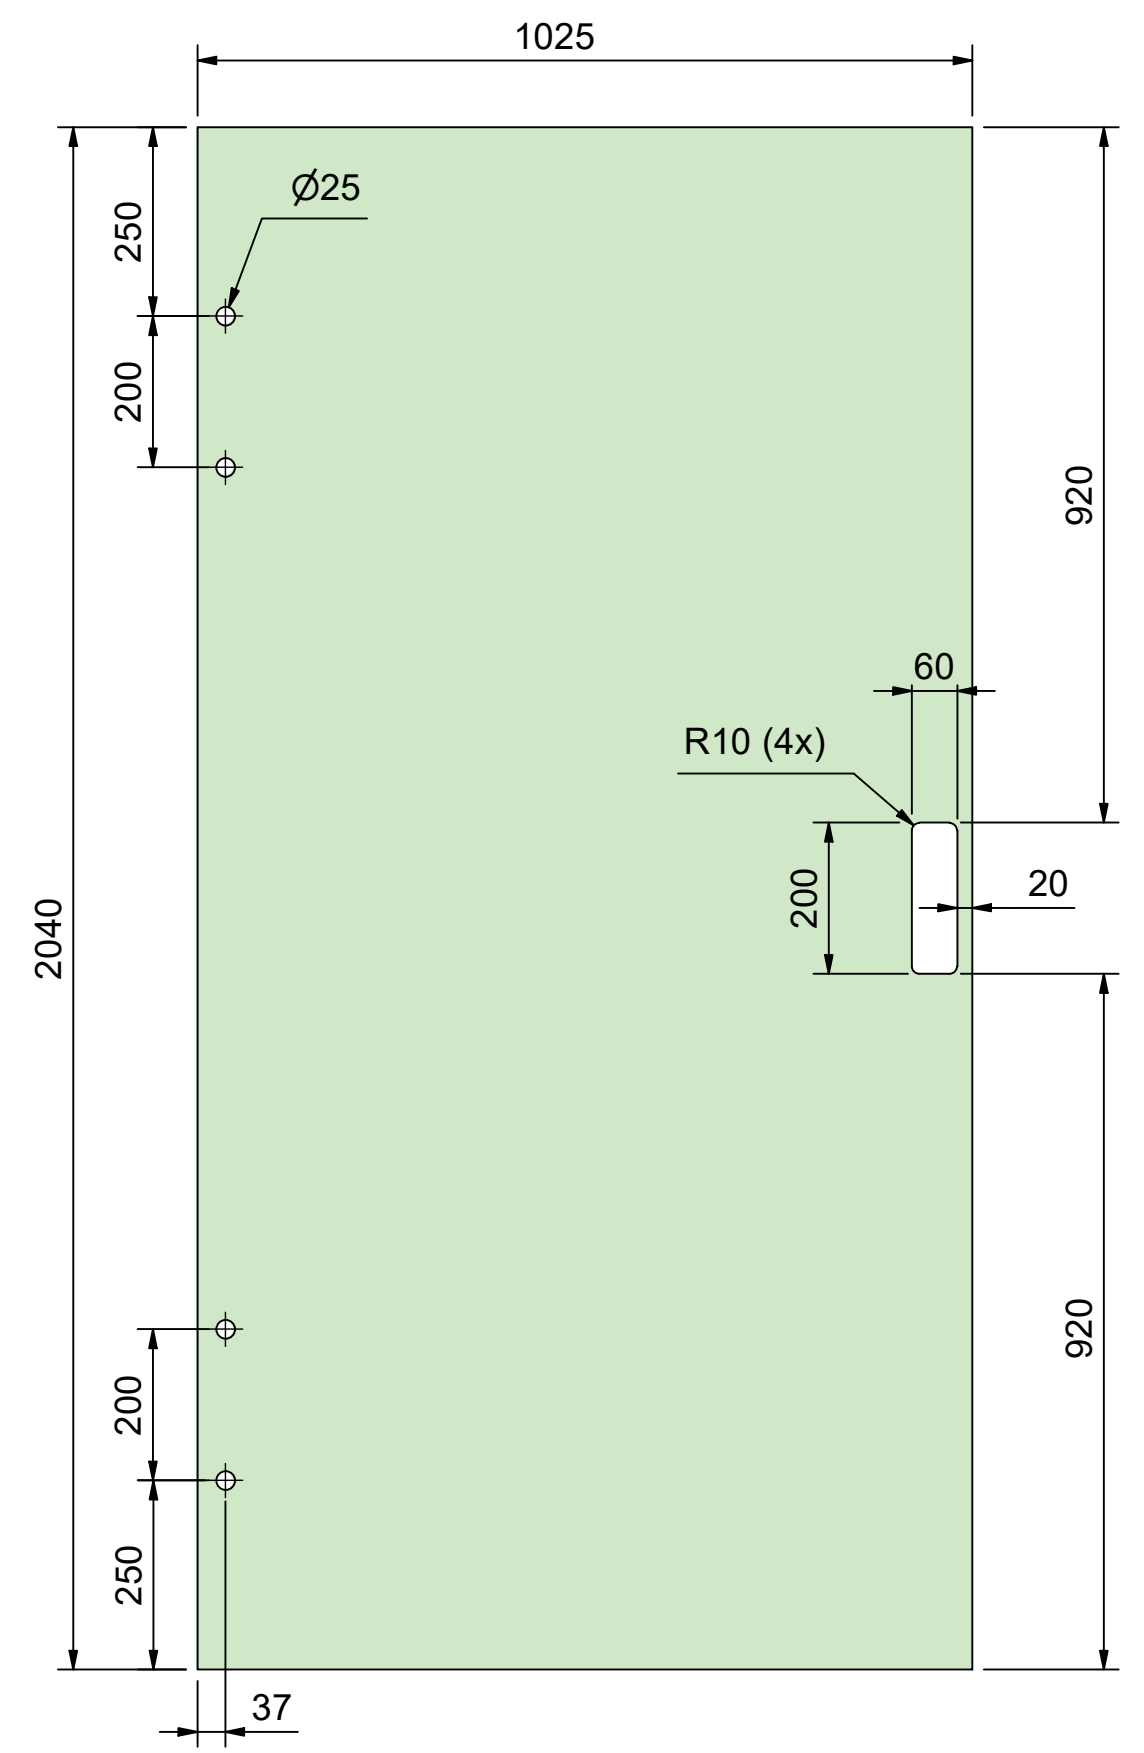

ROCA decibel with emergency exit handle  
ASSA 179 and ASSA lock case 721/722

A (1 : 2)

Strike plate RG-474 in standard position acc to door frame RG-580

\*\* Needs additional machining

Right handed door

Additional machining RG-470/471

Glass cut out

Left hanged door

Additional machining RG-470/471

Glass cut out

Date	
Description	Item no.

B (1:1)