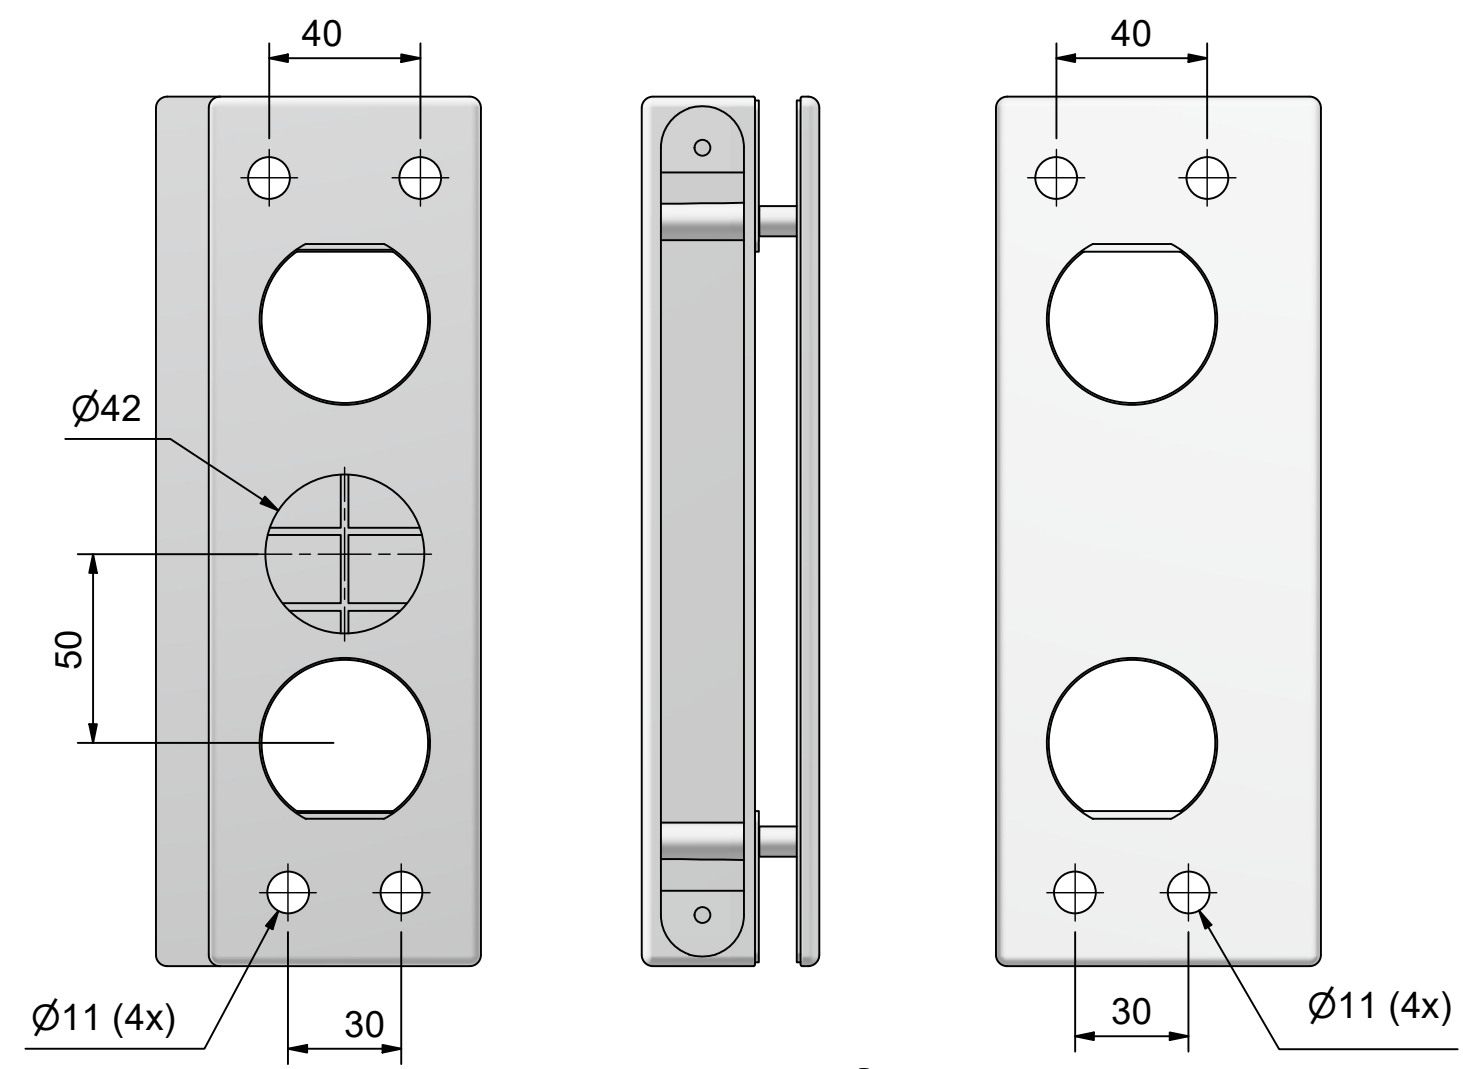

ROCA decibel with emergency exit handle  
ASSA 179 and ASSA lock case 721/722

A (1 : 2)

Strike plate RG-474 in standard position acc to door frame RG-580

\*\* Needs additional machining

Right handed door

Additional machining RG-470/471

Glass cut out

Left hanged door

Additional machining RG-470/471

Glass cut out

Date	
Description	Item no.

B (1:1)