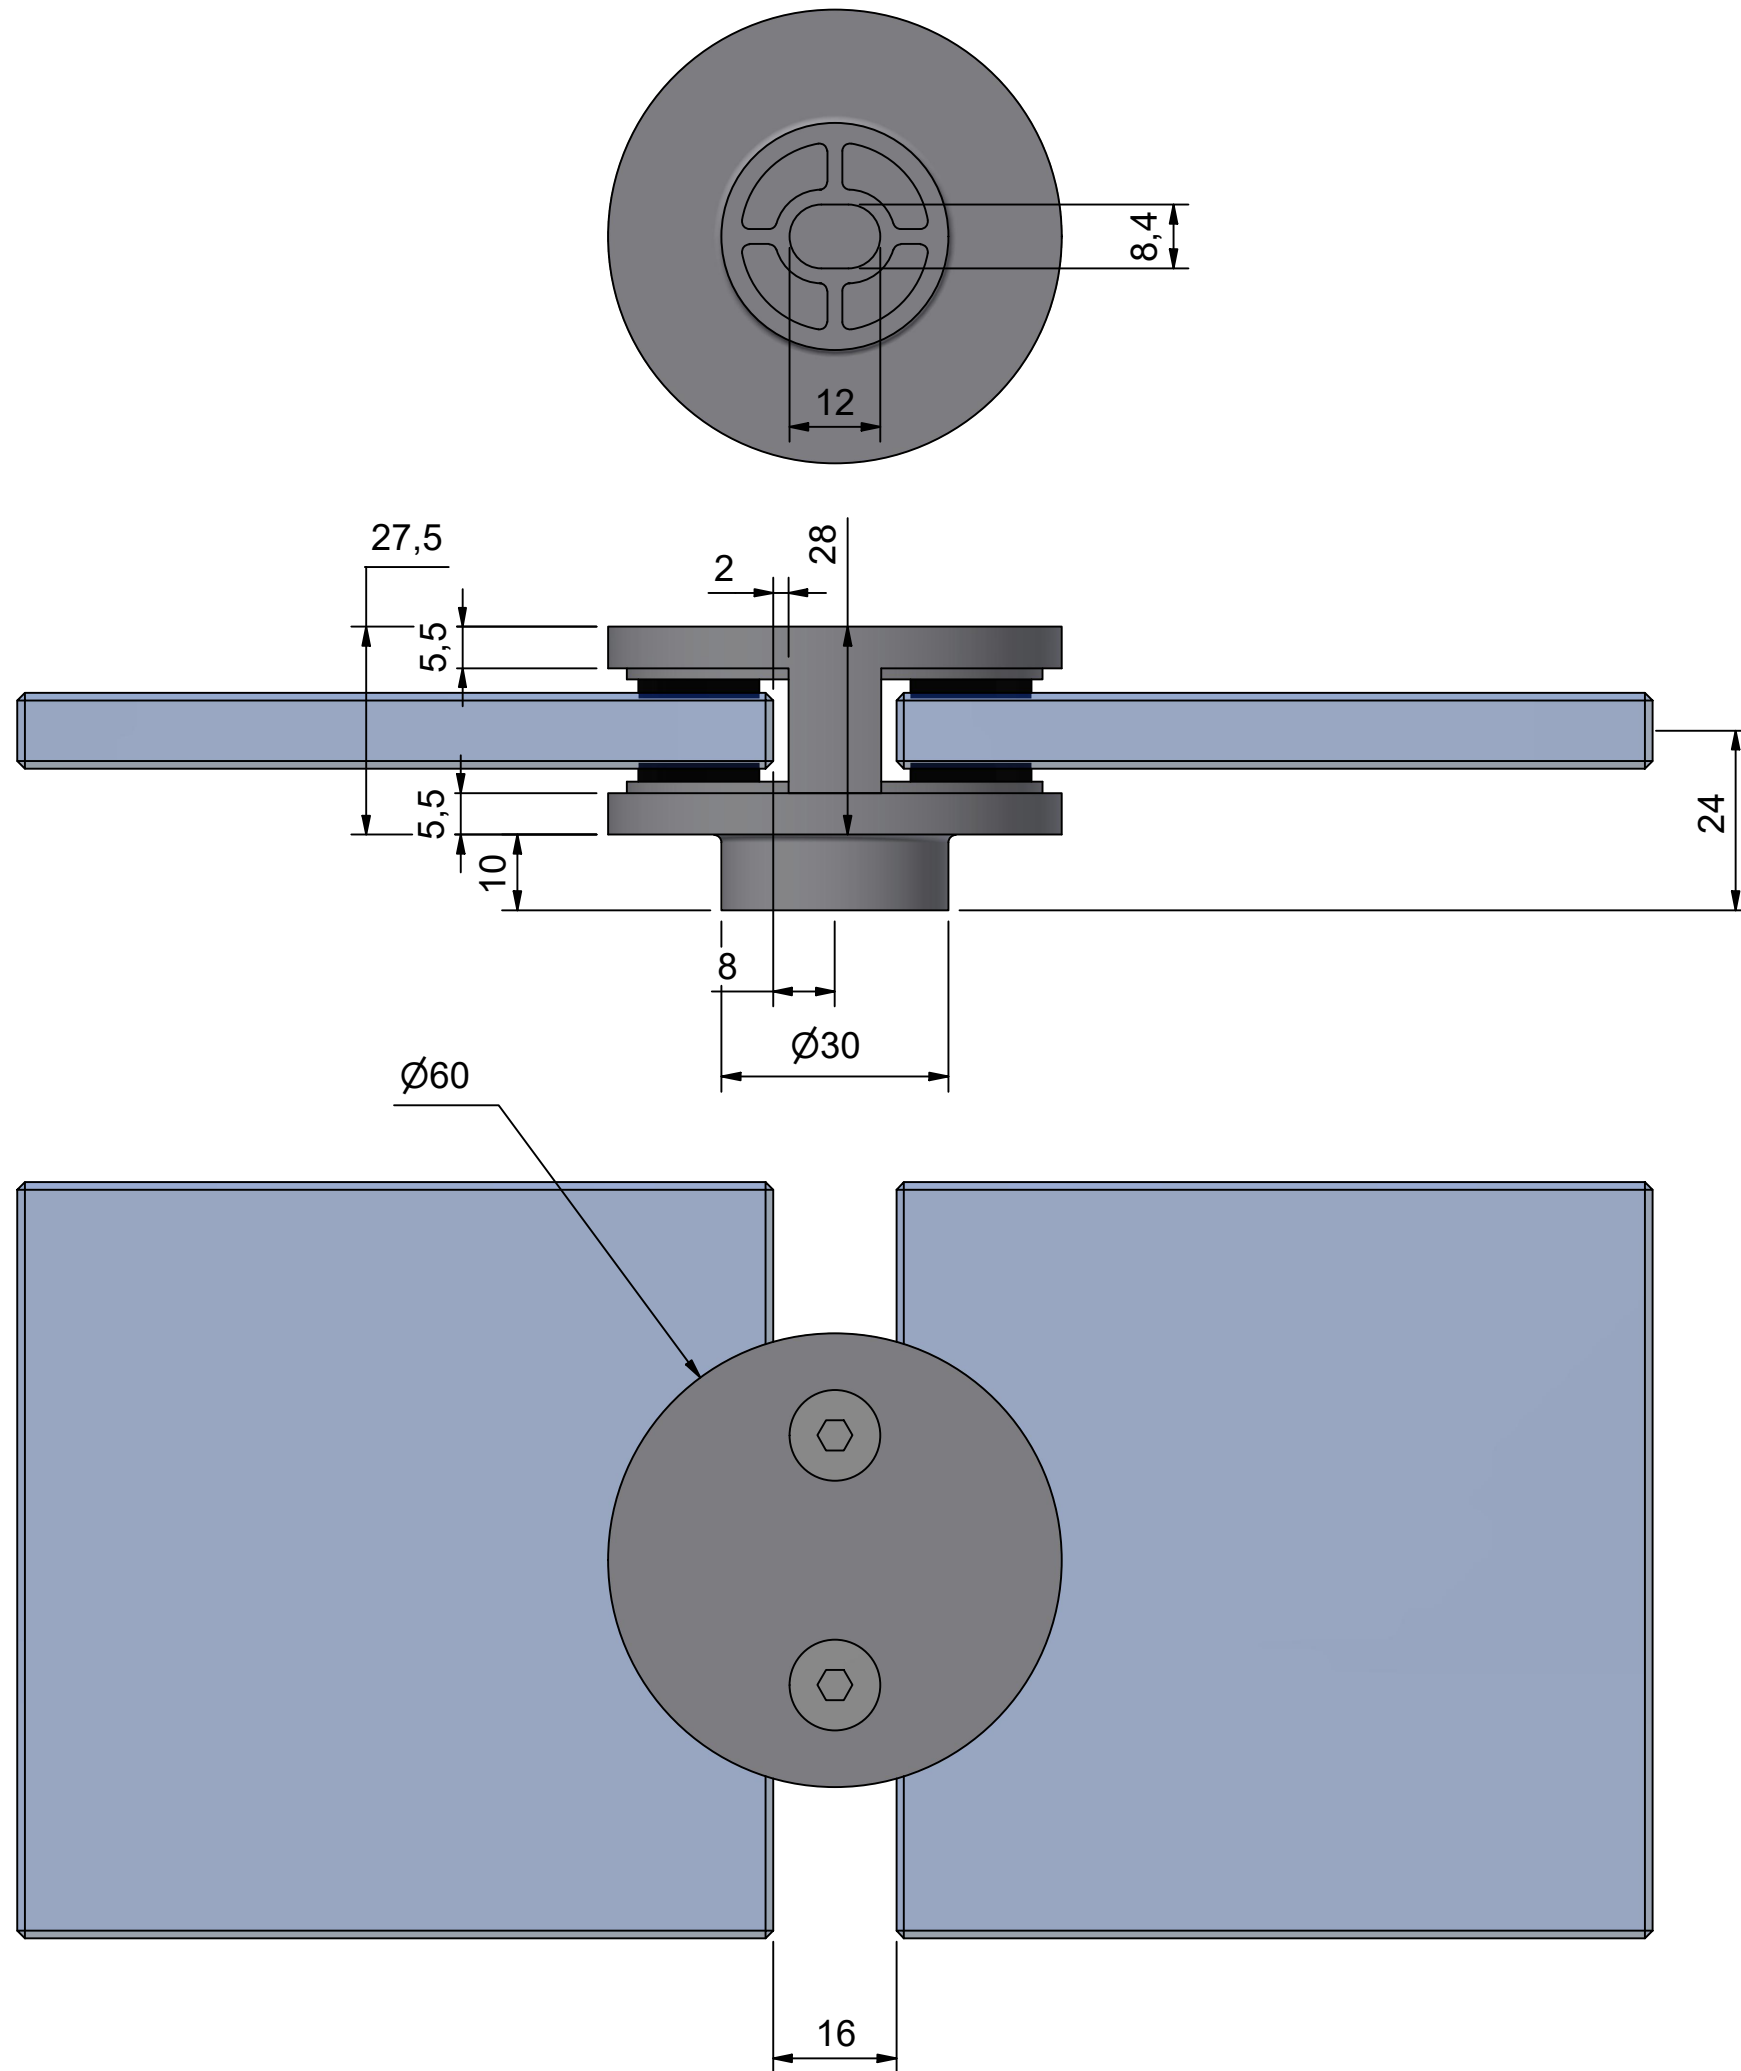

ROCA[®]

Table	
Glass thickness	Pads
8	5/5
8,76	5/4
10	4/4
10,76	4/3
12	3/3