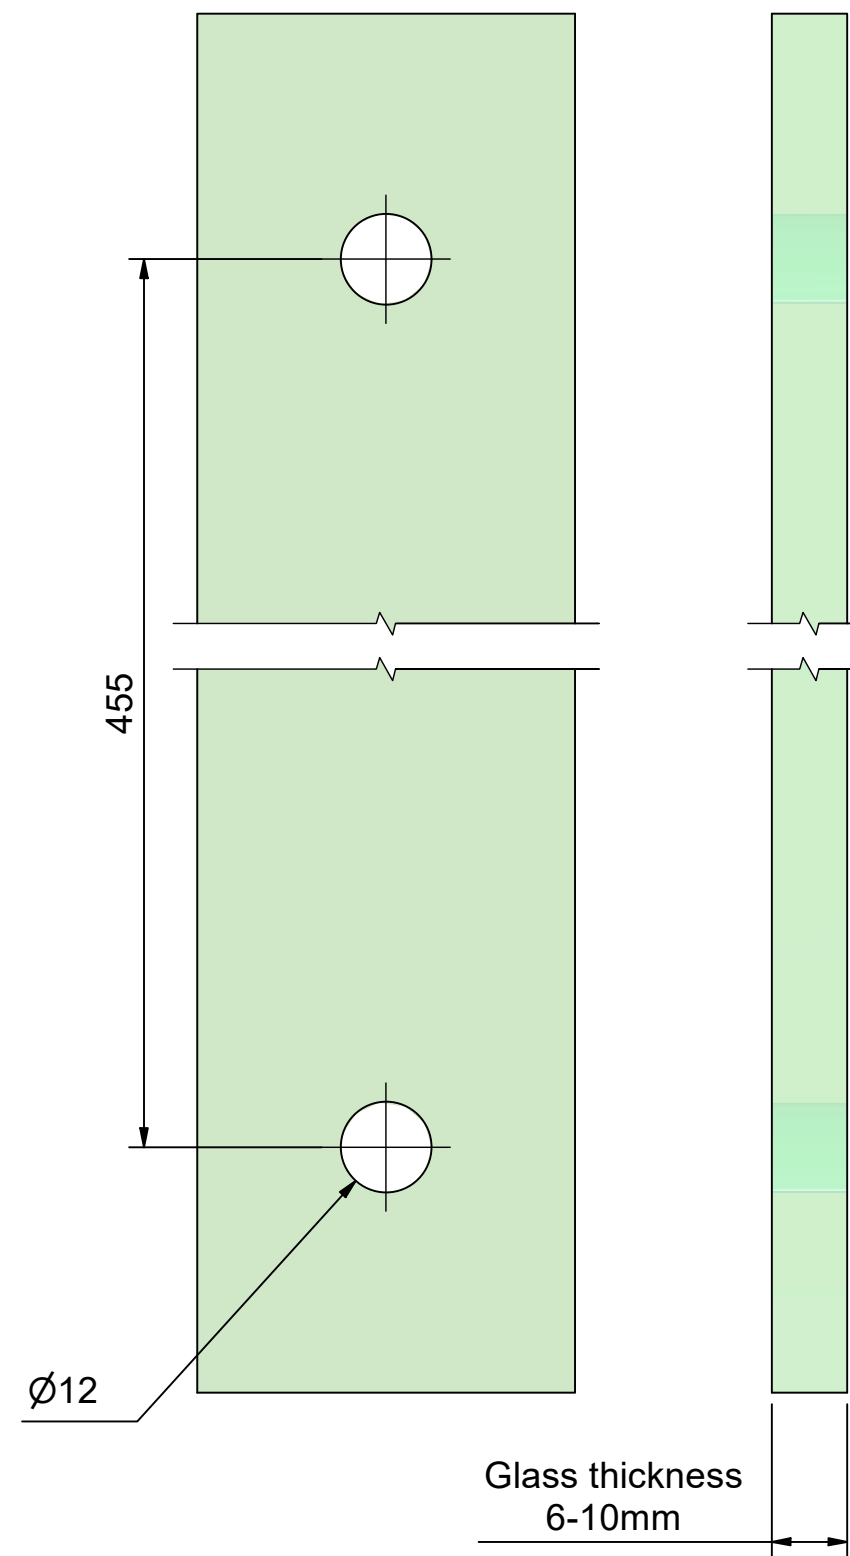

Glass Cut Out

Date	
230719/ks	
Description	Item no.
Door handle 25x13 L=480mm	RG-9607