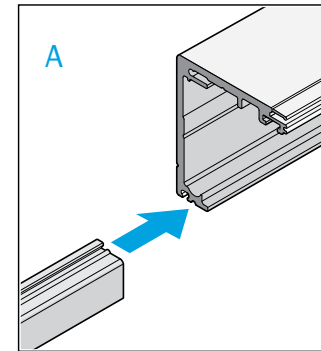

Optional: Fix panel glass. Profile RG-374
(side panel width = CW+70)

13

14