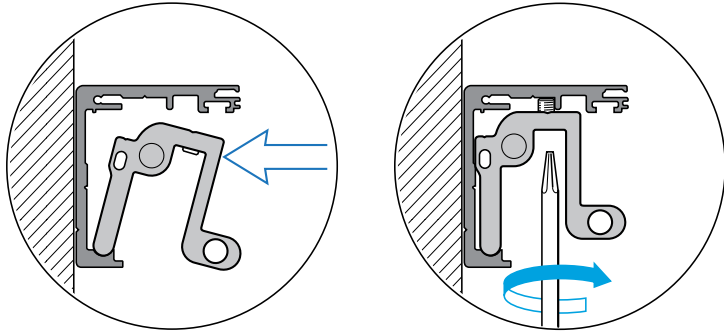

Sliding door system | LINE RG-390

Max door weight 80 Kg

Profile standard length 2700
Length=(2xCW)+110

MIN Glass Door width = 750mm
MAX Height-Width Ratio of the Door is 2.5:1

Tempered glass only

4

5

6

7

8

9

10

11

12

Optional: Fix panel glass. Profile RG-374
 (side panel width = CW+70)

13