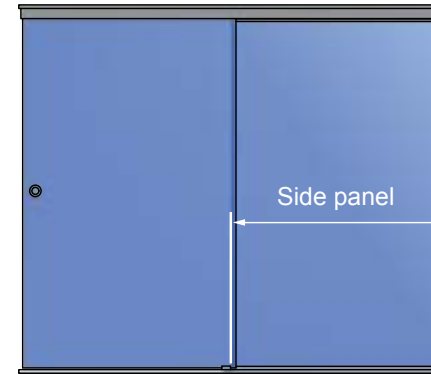

Optional: Fix panel glass. Profile RG-374
(side panel width = CW+70)

13

14