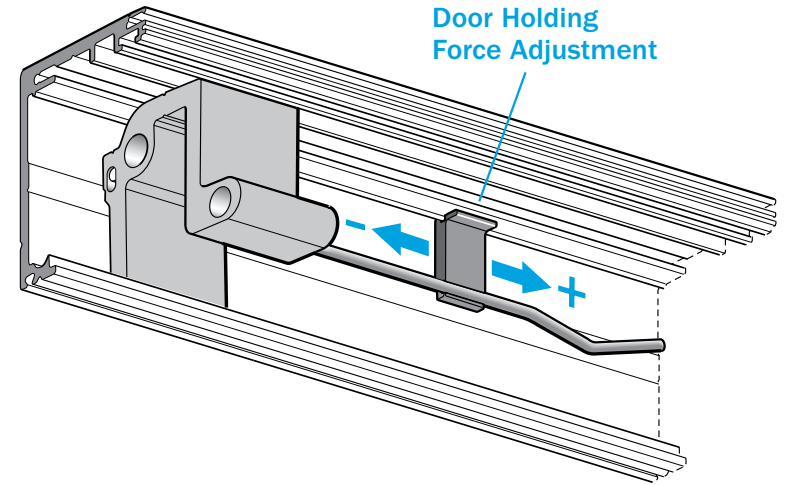

Sliding door system | LINE RG-390

Max door weight 80 Kg

Profile standard length 2700
Length=(2xCW)+110

MIN Glass Door width = 750mm
MAX Height-Width Ratio of the Door is 2.5:1

Tempered glass only

4

5

6

7

8

9

10

11

12

Optional: Fix panel glass. Profile RG-374
 (side panel width = CW+70)

13