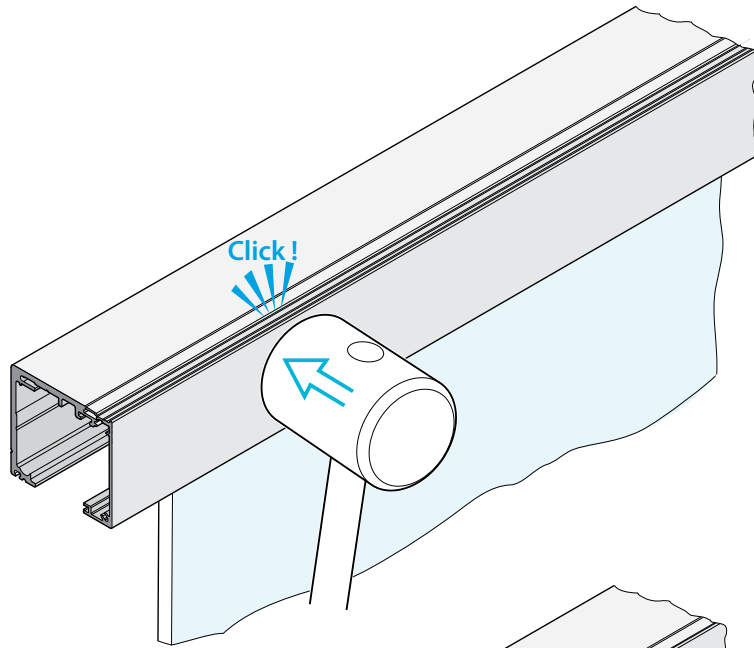

Sliding door system | LINE RG-390

Max door weight 80 Kg

Profile standard length 2700
Length=(2xCW)+110

MIN Glass Door width = 750mm
MAX Height-Width Ratio of the Door is 2.5:1

Tempered glass only

4

5

6

7

8

9

10

11

12

Optional: Fix panel glass. Profile RG-374
 (side panel width = CW+70)

13