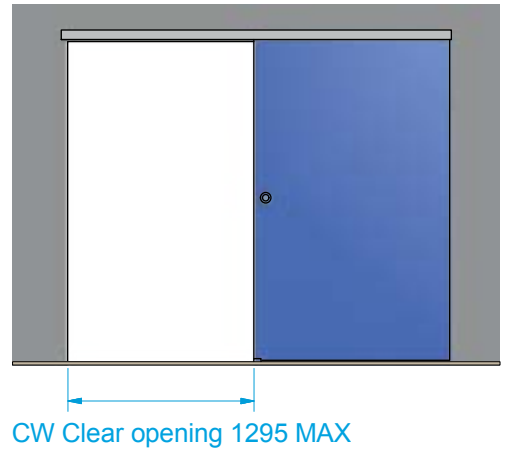

Sliding door system | LINE RG-390

Max door weight 80 Kg

Profile standard length 2700
Length=(2xCW)+110

MIN Glass Door width = 750mm
MAX Height-Width Ratio of the Door is 2.5:1

Tempered glass only

4

5

6

7

8

9

10

11

12

Optional: Fix panel glass. Profile RG-374
 (side panel width = CW+70)

13