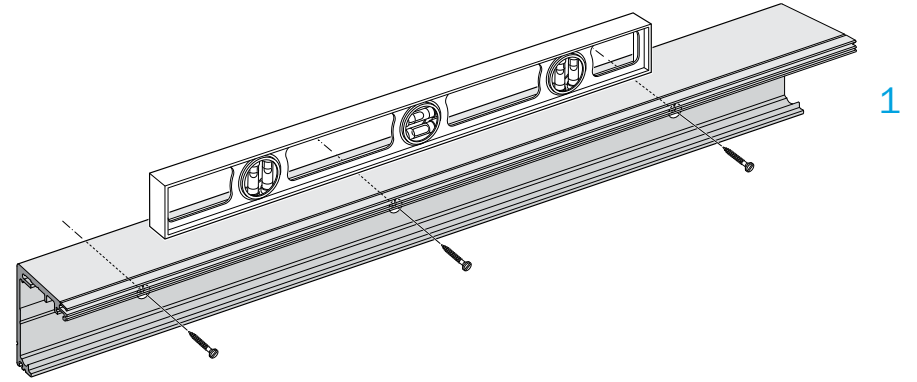

Sliding door system | LINE RG-390

Max door weight 80 Kg

Profile standard length 2700
Length=(2xCW)+110

MIN Glass Door width = 750mm
MAX Height-Width Ratio of the Door is 2.5:1

Tempered glass only

4

5

6

7

8

9

10

11

12

Optional: Fix panel glass. Profile RG-374
 (side panel width = CW+70)

13