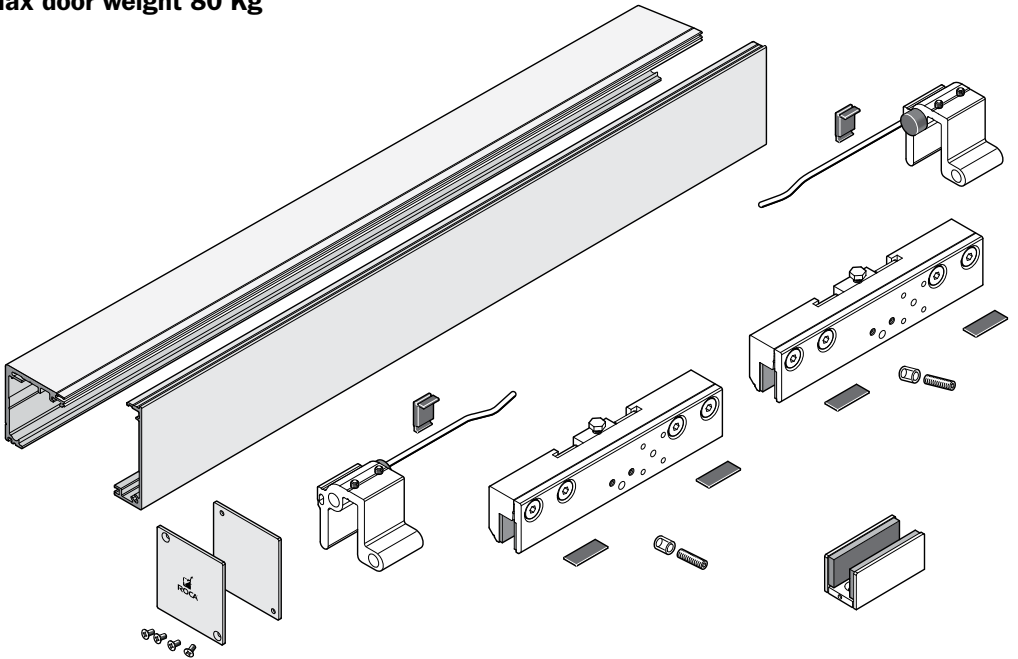

Sliding door system | LINE RG-390

Max door weight 80 Kg

Profile standard length 2700
Length=(2xCW)+110

MIN Glass Door width = 750mm
MAX Height-Width Ratio of the Door is 2.5:1

Tempered glass only

4

5

6

7

8

9

10

11

12

Optional: Fix panel glass. Profile RG-374
 (side panel width = CW+70)

13