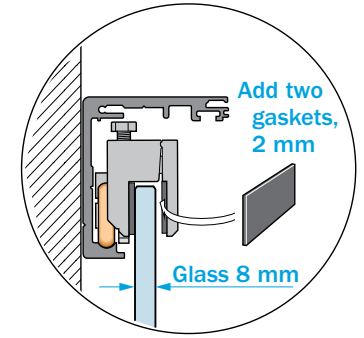

Sliding door system | LINE RG-390

Max door weight 80 Kg

Profile standard length 2700
Length=(2xCW)+110

MIN Glass Door width = 750mm
MAX Height-Width Ratio of the Door is 2.5:1

Tempered glass only

4

5

6

7

8

9

10

11

12

Optional: Fix panel glass. Profile RG-374
 (side panel width = CW+70)

13