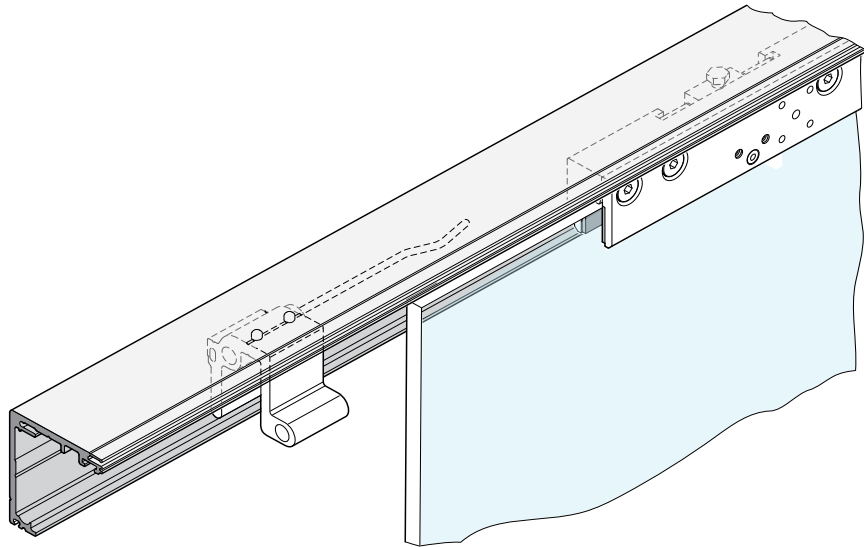

Sliding door system | LINE RG-390

Max door weight 80 Kg

Profile standard length 2700
Length=(2xCW)+110

MIN Glass Door width = 750mm
MAX Height-Width Ratio of the Door is 2.5:1

Tempered glass only

4

5

6

7

8

9

10

11

12

Optional: Fix panel glass. Profile RG-374
 (side panel width = CW+70)

13