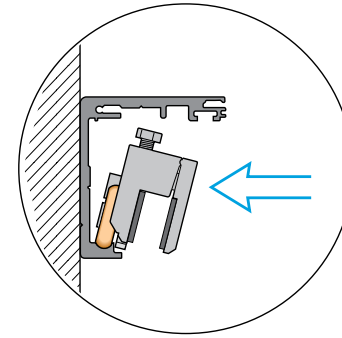

Sliding door system | LINE RG-390

Max door weight 80 Kg

Profile standard length 2700
Length=(2xCW)+110

MIN Glass Door width = 750mm
MAX Height-Width Ratio of the Door is 2.5:1

Tempered glass only

4

5

6

7

8

9

10

11

12

Optional: Fix panel glass. Profile RG-374
 (side panel width = CW+70)

13