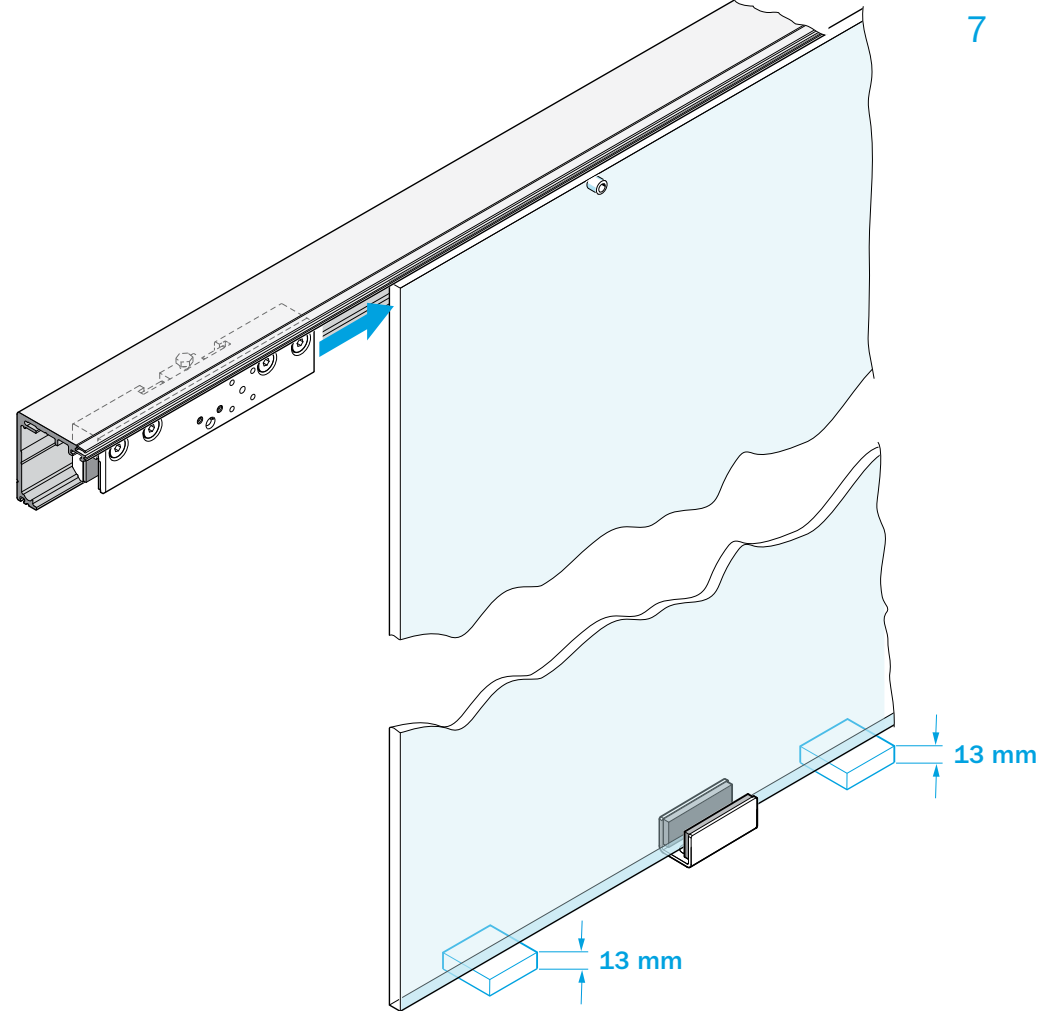

Sliding door system | LINE RG-390

Max door weight 80 Kg

Profile standard length 2700
Length=(2xCW)+110

MIN Glass Door width = 750mm
MAX Height-Width Ratio of the Door is 2.5:1

Tempered glass only

4

5

6

7

8

9

10

11

12

Optional: Fix panel glass. Profile RG-374
 (side panel width = CW+70)

13