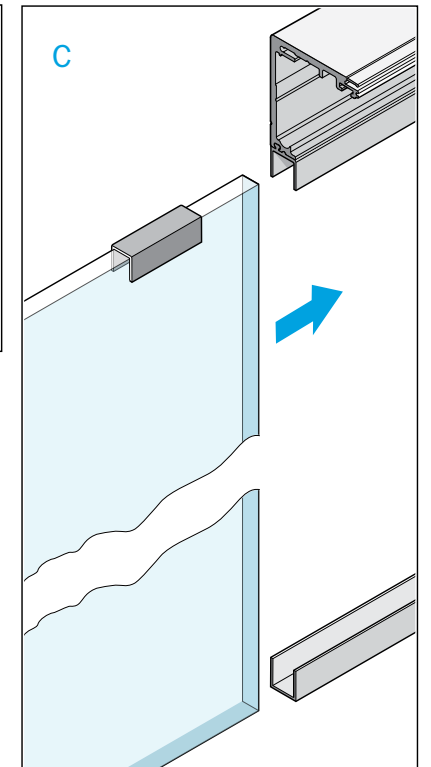

Optional: Fix panel glass. Profile RG-374
(side panel width = CW+70)

13

14