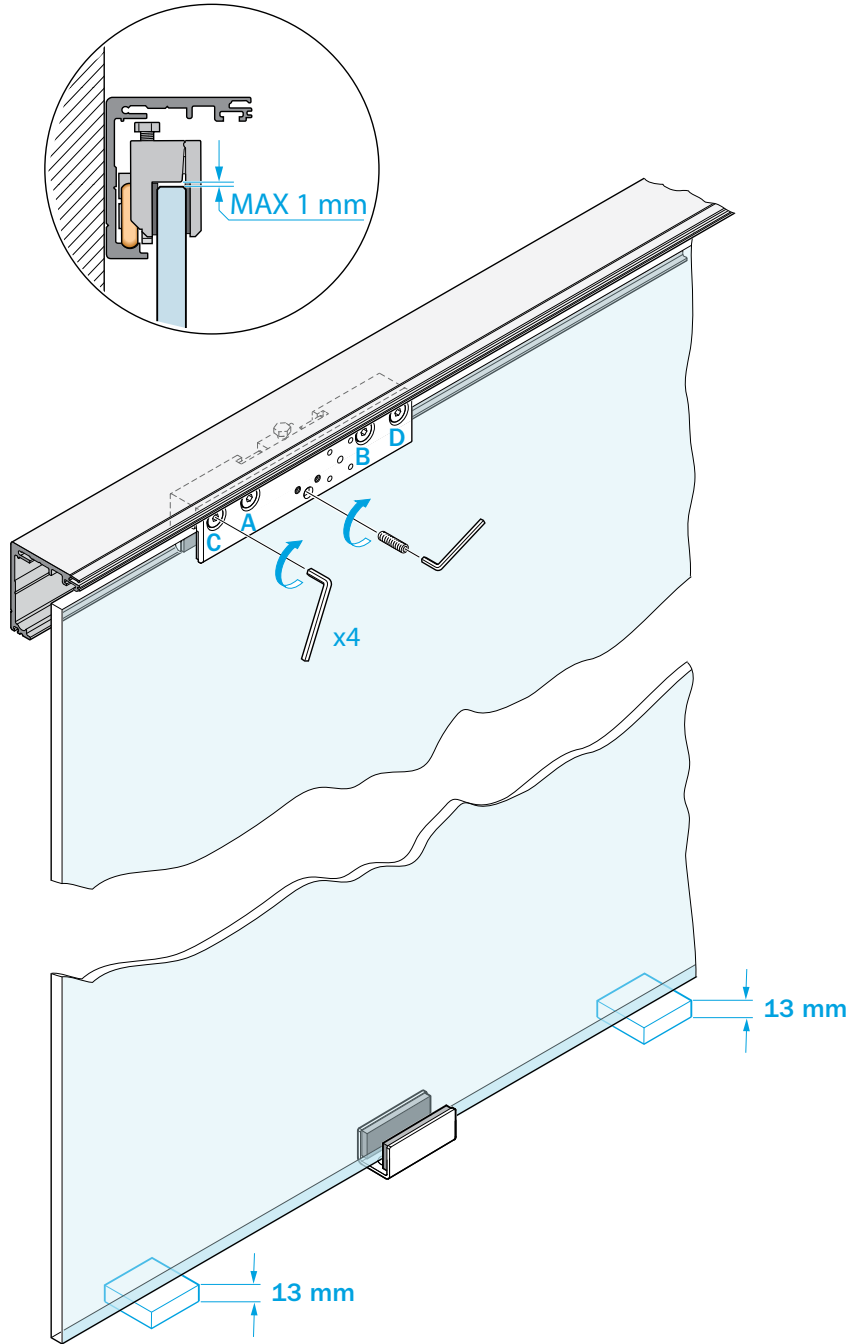

Sliding door system | LINE RG-390

Max door weight 80 Kg

Profile standard length 2700
Length=(2xCW)+110

MIN Glass Door width = 750mm
MAX Height-Width Ratio of the Door is 2.5:1

Tempered glass only

4

5

6

7

8

9

10

11

12

Optional: Fix panel glass. Profile RG-374
 (side panel width = CW+70)

13