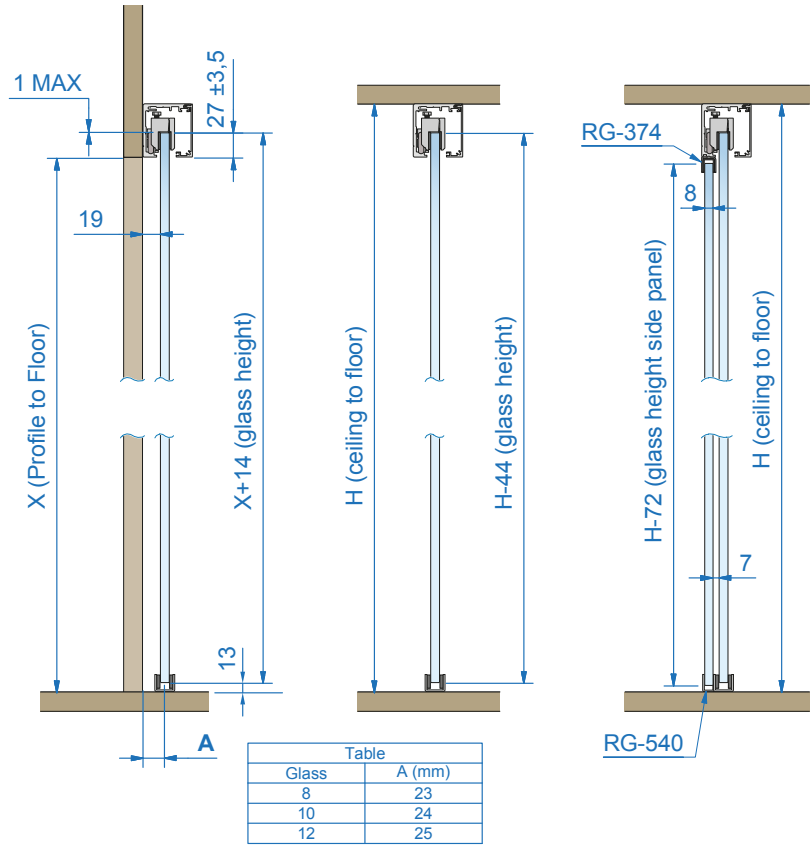

Sliding door system | LINE RG-390

Max door weight 80 Kg

Profile standard length 2700
Length=(2xCW)+110

MIN Glass Door width = 750mm
MAX Height-Width Ratio of the Door is 2.5:1

Tempered glass only

4

5

6

7

8

9

10

11

12

Optional: Fix panel glass. Profile RG-374
 (side panel width = CW+70)

13