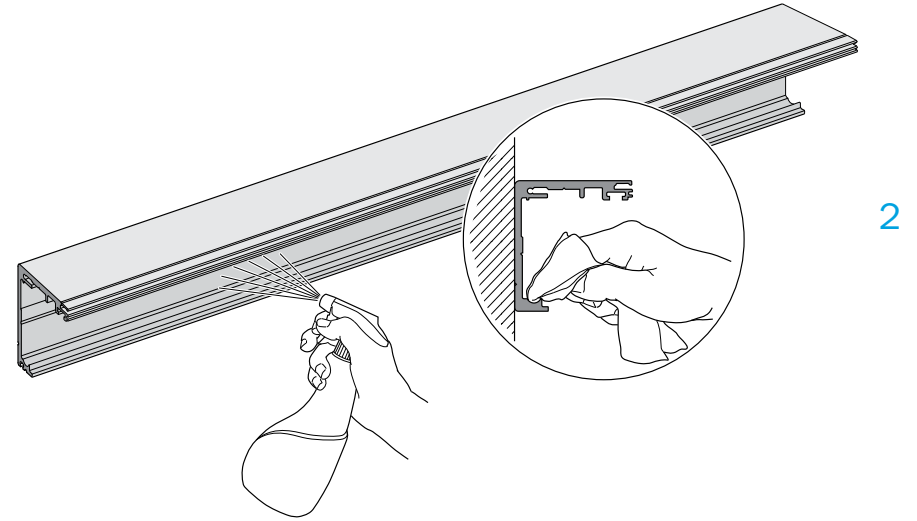

Sliding door system | LINE RG-390

Max door weight 80 Kg

Profile standard length 2700
Length=(2xCW)+110

MIN Glass Door width = 750mm
MAX Height-Width Ratio of the Door is 2.5:1

Tempered glass only

4

5

6

7

8

9

10

11

12

Optional: Fix panel glass. Profile RG-374
 (side panel width = CW+70)

13