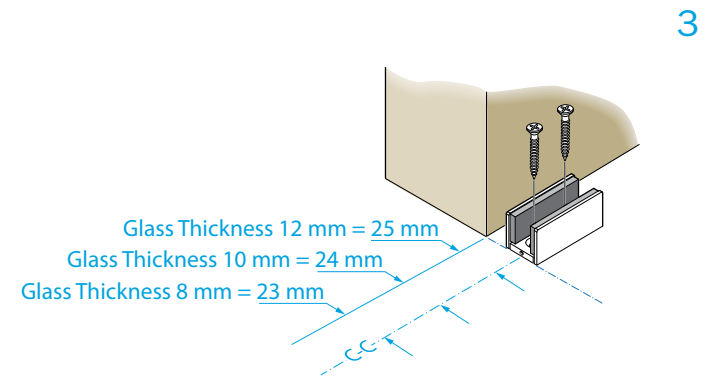

Sliding door system | LINE RG-390

Max door weight 80 Kg

Profile standard length 2700
Length=(2xCW)+110

MIN Glass Door width = 750mm
MAX Height-Width Ratio of the Door is 2.5:1

Tempered glass only

4

5

6

7

8

9

10

11

12

Optional: Fix panel glass. Profile RG-374
 (side panel width = CW+70)

13