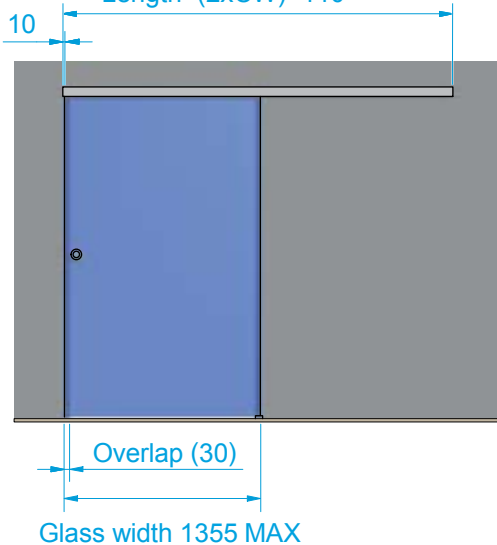

Sliding door system | LINE RG-390

Max door weight 80 Kg

Profile standard length 2700
Length=(2xCW)+110

MIN Glass Door width = 750mm
MAX Height-Width Ratio of the Door is 2.5:1

Tempered glass only

4

5

6

7

8

9

10

11

12

Optional: Fix panel glass. Profile RG-374
 (side panel width = CW+70)

13