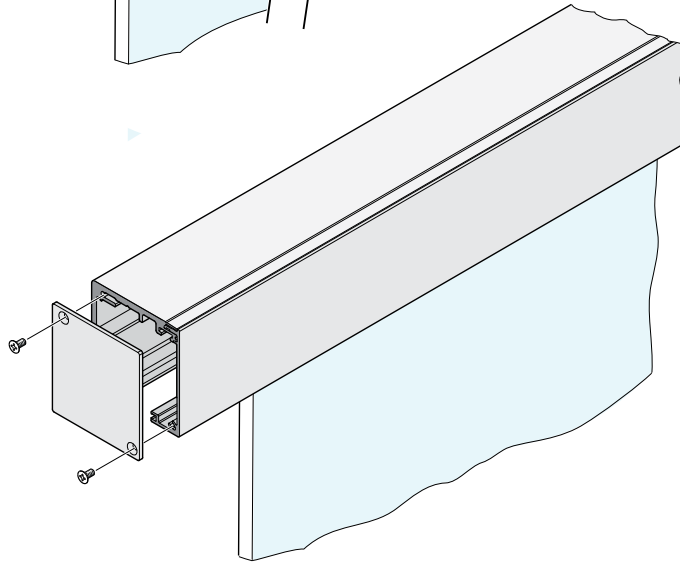

Optional: Fix panel glass. Profile RG-374
(side panel width = CW+70)

13

14