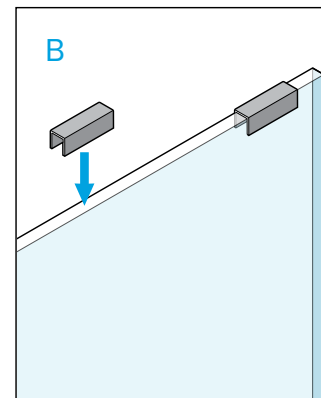

Optional: Fix panel glass. Profile RG-374
(side panel width = CW+70)

13

14