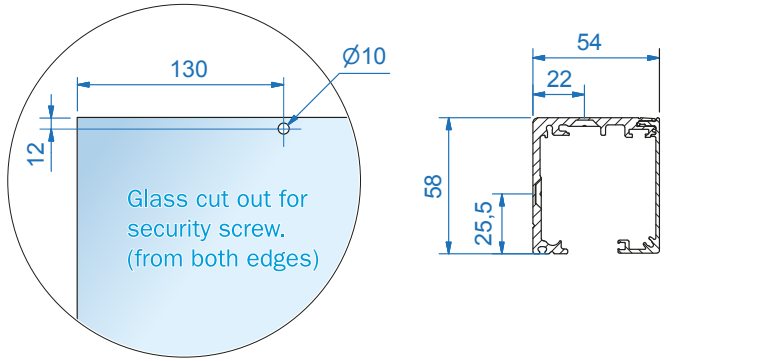

Sliding door system | LINE RG-390

Max door weight 80 Kg

Profile standard length 2700
Length=(2xCW)+110

MIN Glass Door width = 750mm
MAX Height-Width Ratio of the Door is 2.5:1

Tempered glass only

4

5

6

7

8

9

10

11

12

Optional: Fix panel glass. Profile RG-374
 (side panel width = CW+70)

13