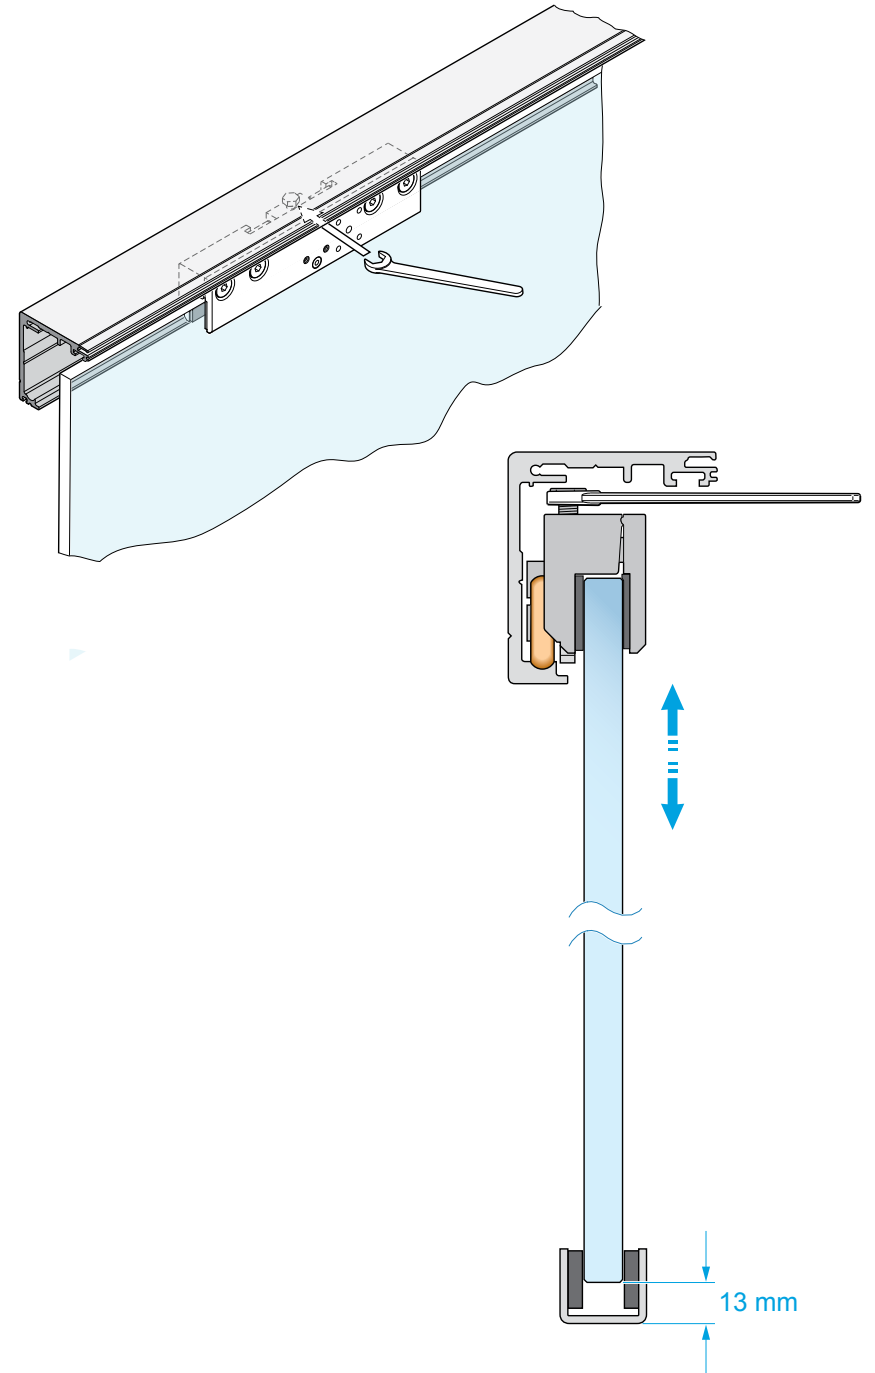

Sliding door system | LINE RG-390

Max door weight 80 Kg

Profile standard length 2700
Length=(2xCW)+110

MIN Glass Door width = 750mm
MAX Height-Width Ratio of the Door is 2.5:1

Tempered glass only

4

5

6

7

8

9

10

11

12

Optional: Fix panel glass. Profile RG-374
 (side panel width = CW+70)

13