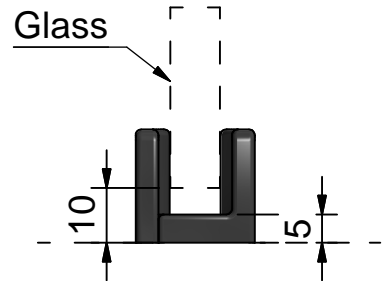

Accepted glass thickness 8-13,5

860203

Accepted glass thickness 6-12mm

8600212

Floor guide for glassdoor

V2 130225/EM

RG-334