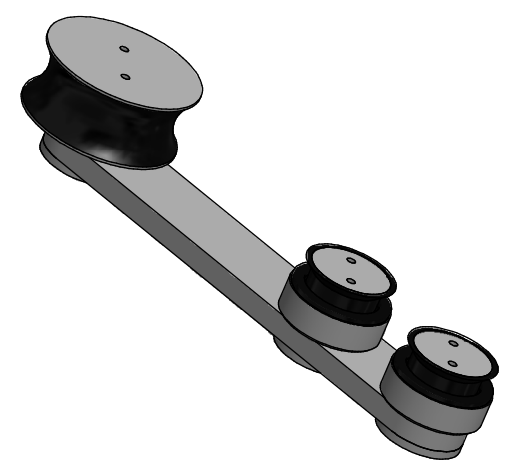

Note: Two wheels-sets needed for each door/glass
One from each side of door/glass

Wheel set	V2 130417/EM
	RG-330