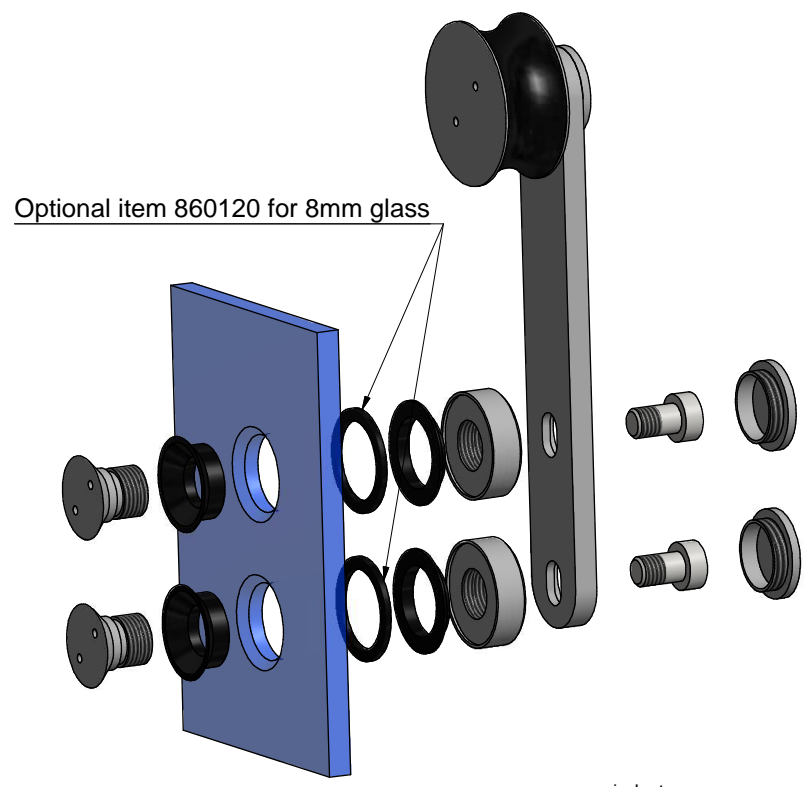

Note: Two wheels-sets needed for each door/glass
One from each side of door/glass

Wheel set	V2 130417/EM
	RG-330